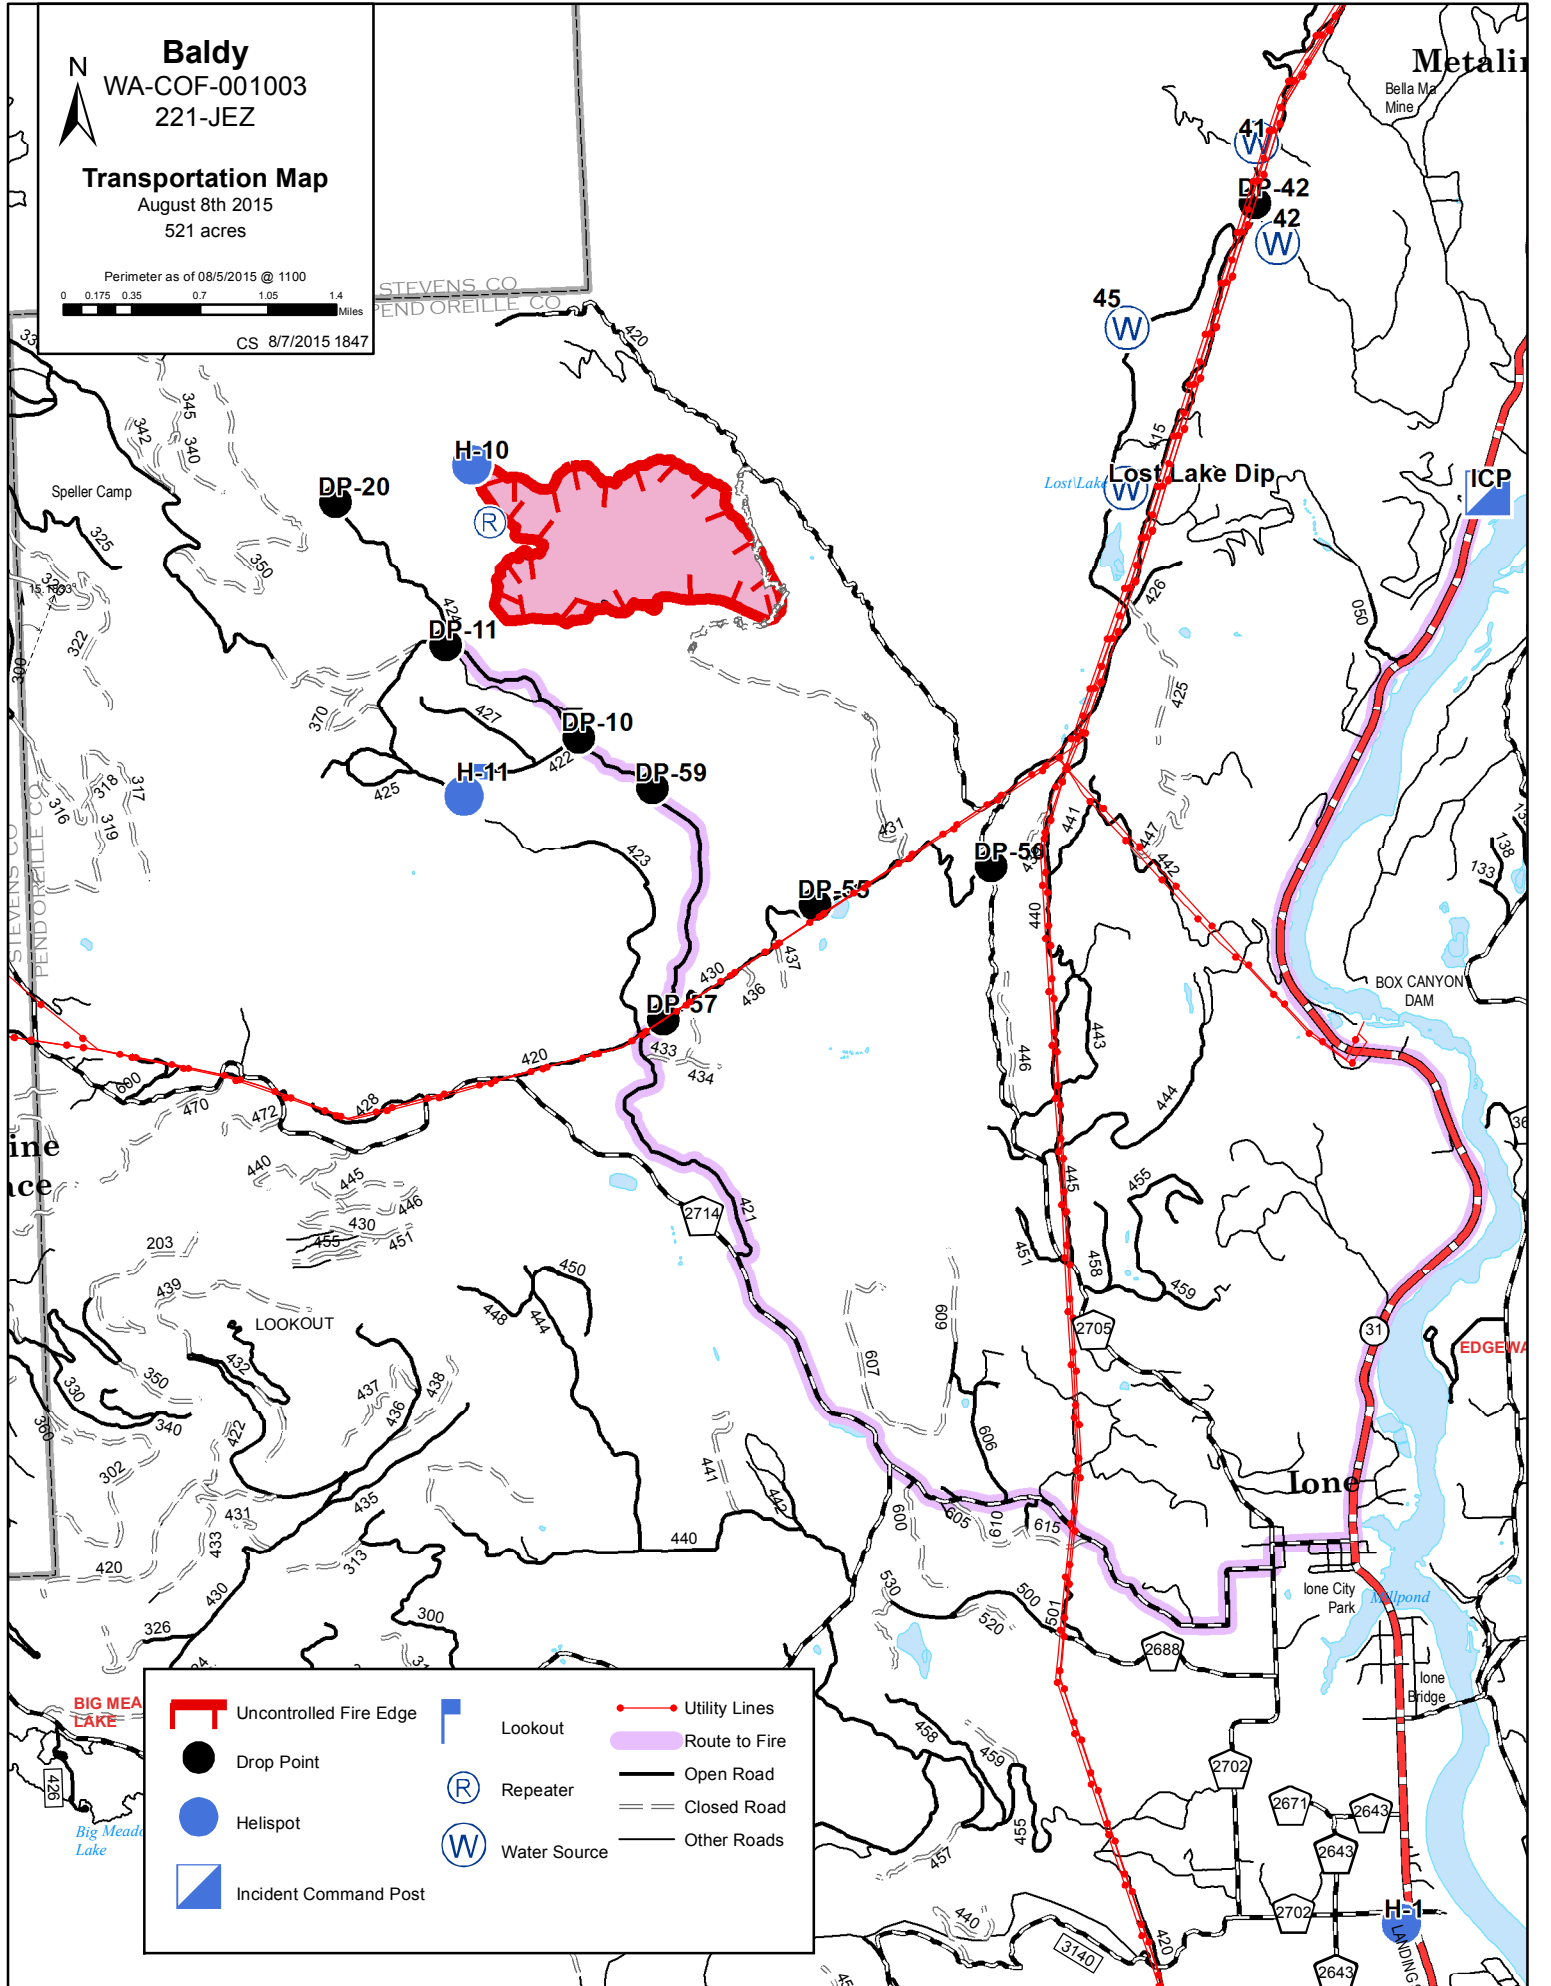

**Baldy**  
 WA-COF-001003  
 221-JEZ

**Transportation Map**  
 August 8th 2015  
 521 acres

Perimeter as of 08/5/2015 @ 1100

CS 8/7/2015 1847

STEVENS CO  
 PEND OREILLE CO

	Uncontrolled Fire Edge		Lookout		Utility Lines
	Drop Point		Repeater		Route to Fire
	Helispot		Water Source		Open Road
	Incident Command Post				Closed Road
					Other Roads