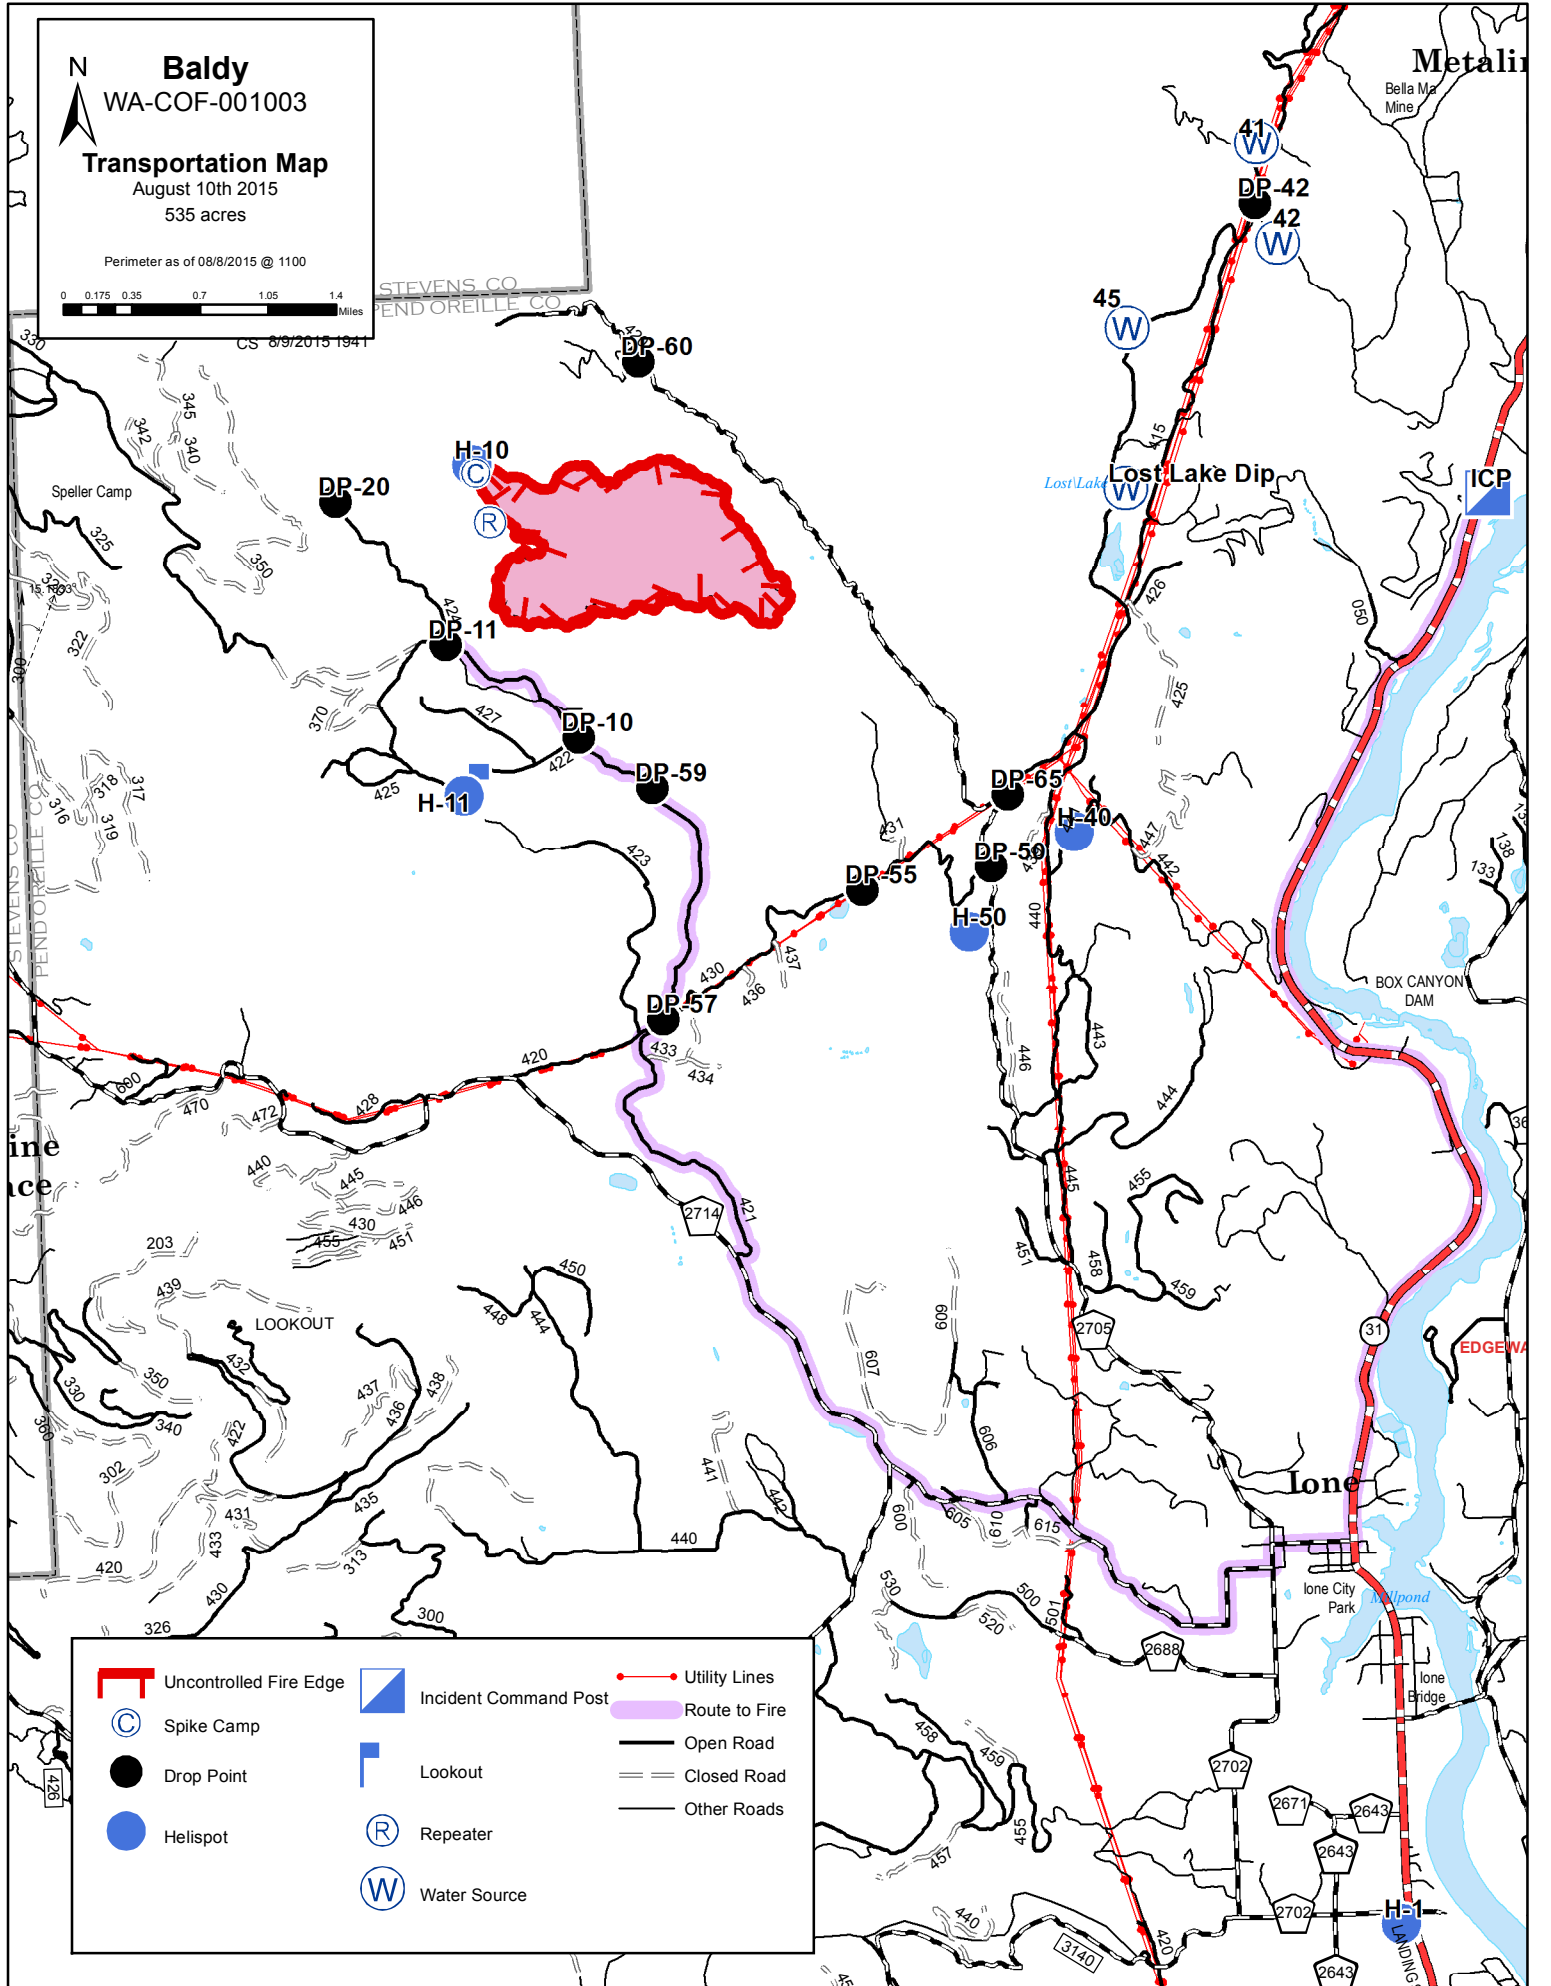

Baldy
 WA-COF-001003
Transportation Map
 August 10th 2015
 535 acres

Perimeter as of 08/8/2015 @ 1100

0 0.175 0.35 0.7 1.05 1.4 Miles

CS 8/9/2015 1941

STEVENS CO
 PEND OREILLE CO

	Uncontrolled Fire Edge		Incident Command Post		Utility Lines
	Spike Camp		Lookout		Route to Fire
	Drop Point		Repeater		Open Road
	Helispot		Water Source		Closed Road
					Other Roads