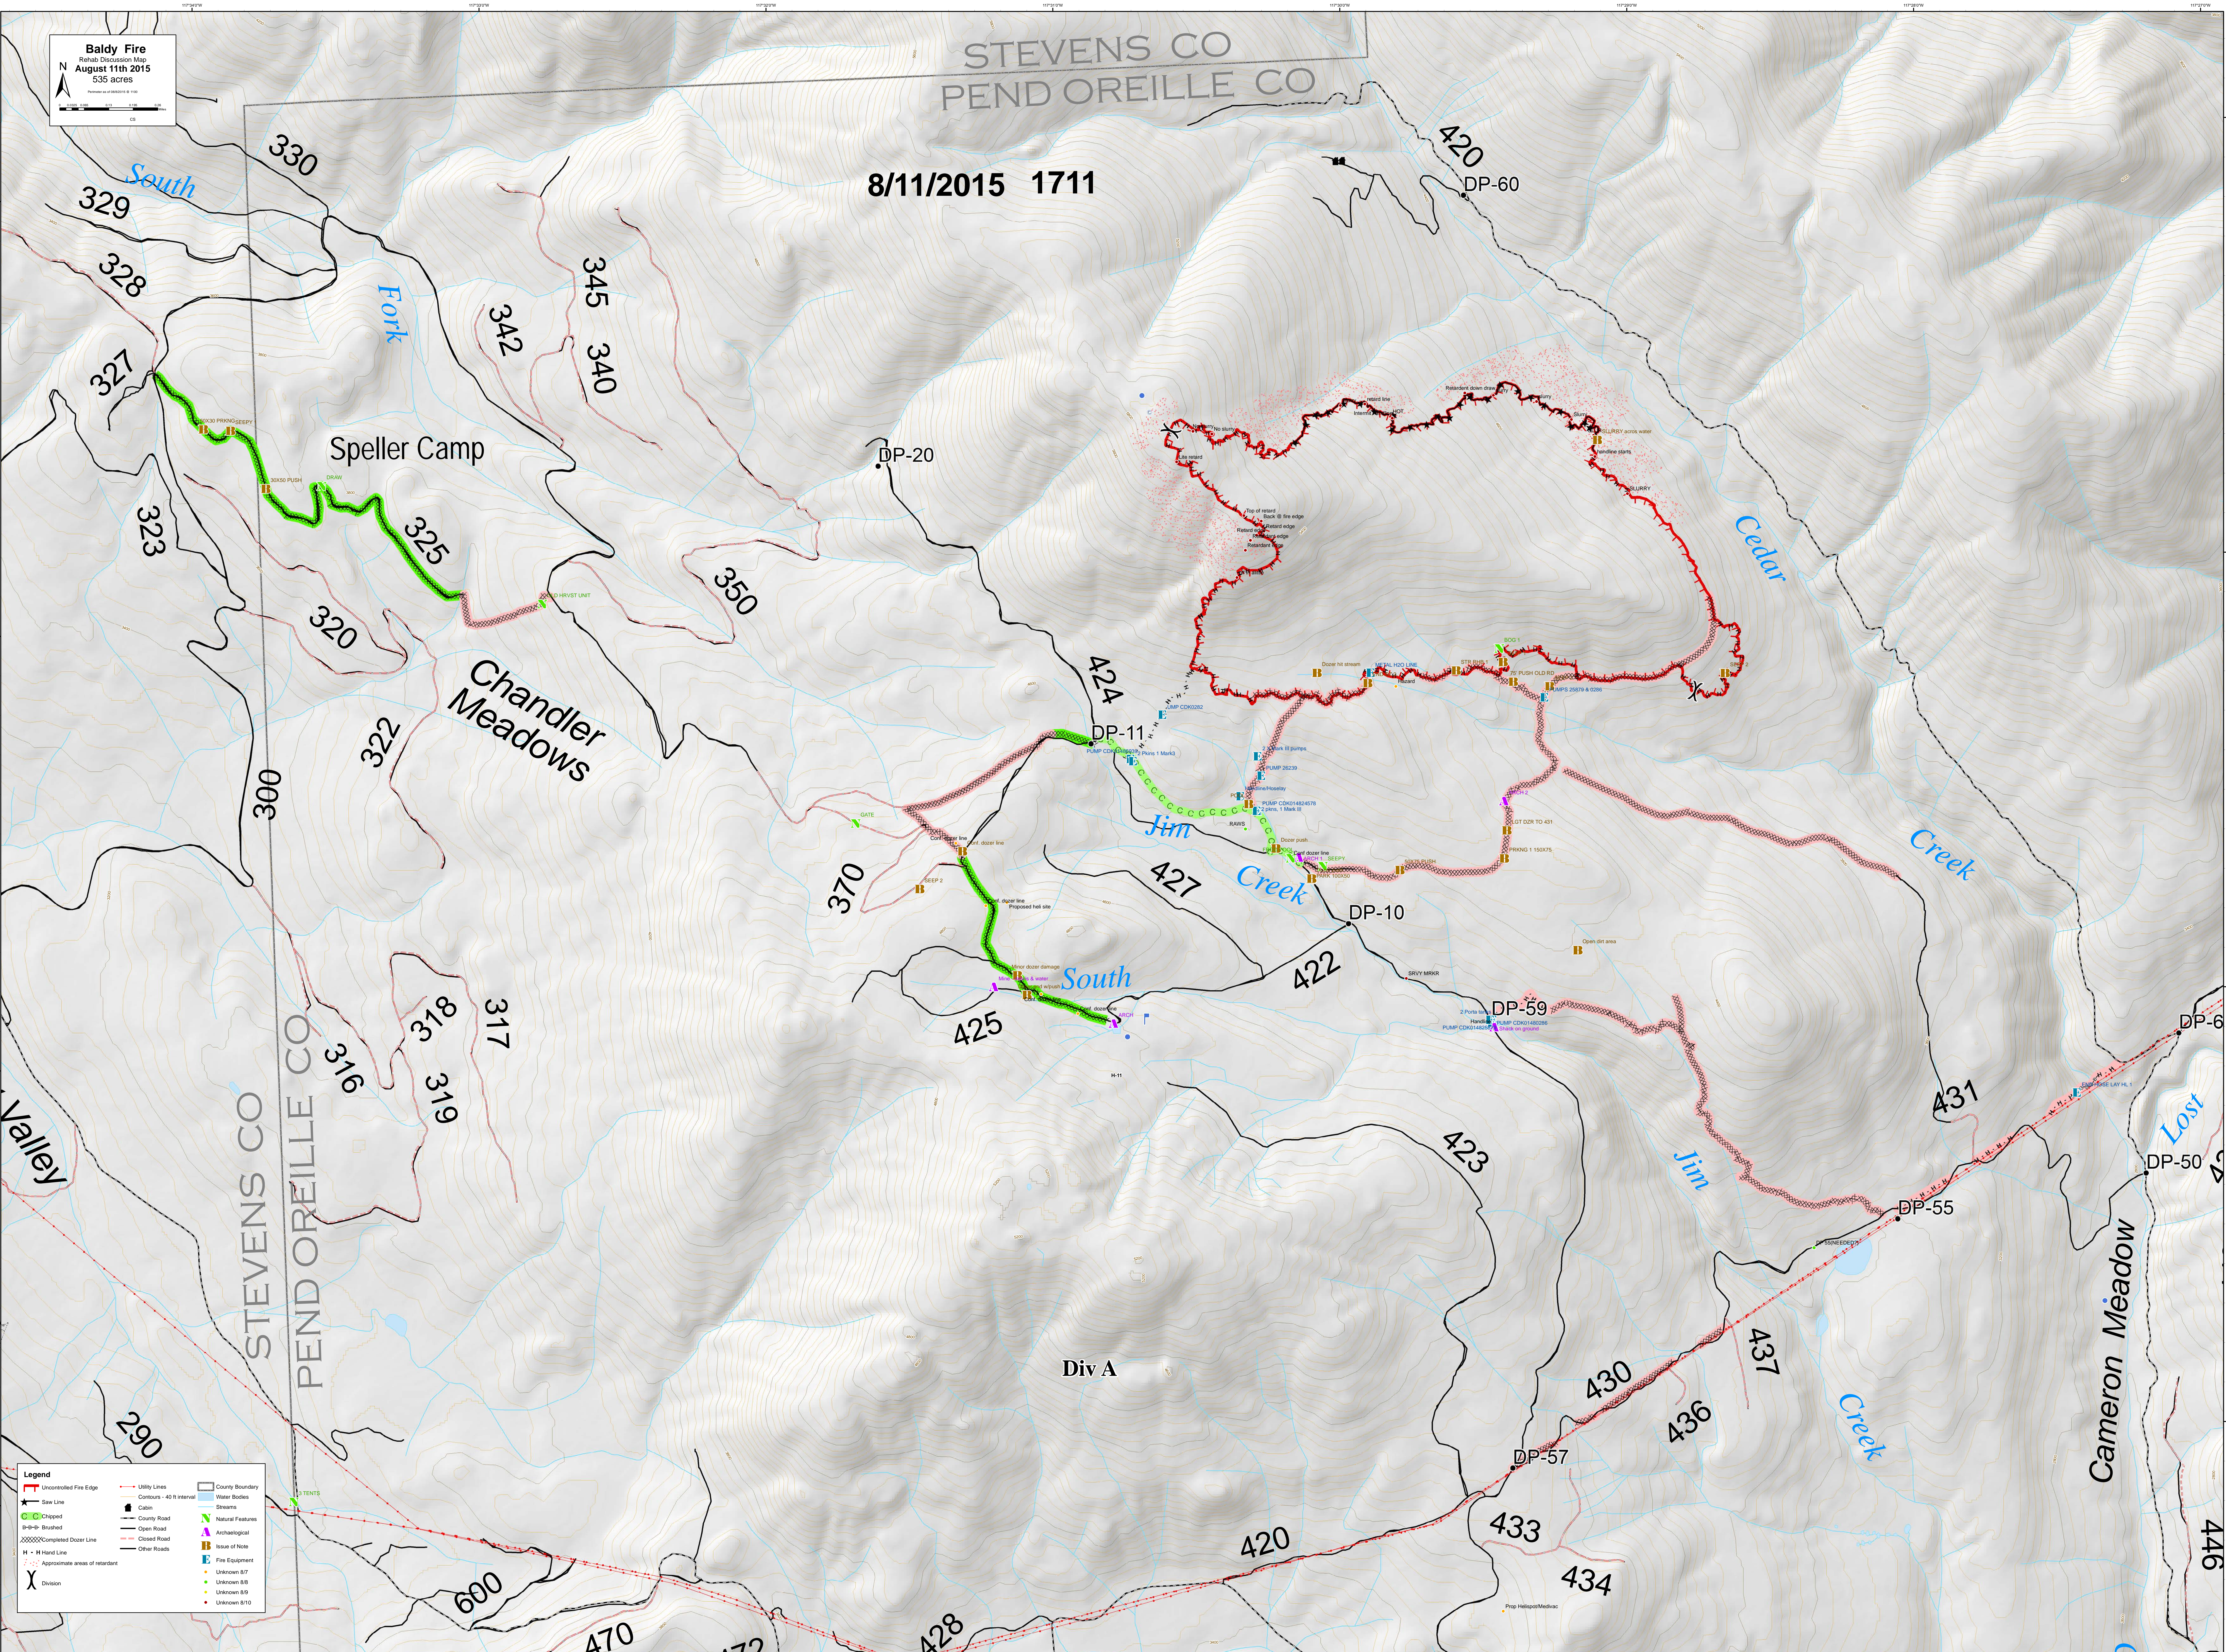

STEVENS CO
PEND OREILLE CO

8/11/2015 1711

Baldy Fire
Rehab Discussion Map
August 11th 2015
535 acres

Legend

- Uncontrolled Fire Edge
- Saw Line
- Chipped
- Brushed
- Completed Dozer Line
- Hand Line
- Approximate areas of retardant
- Division
- Utility Lines
- Contours - 40 ft interval
- Cabin
- County Road
- Open Road
- Closed Road
- Other Roads
- County Boundary
- Water Bodies
- Streams
- Natural Features
- Archaeological
- Issue of Note
- Fire Equipment
- Unknown B7
- Unknown B8
- Unknown B9
- Unknown B10