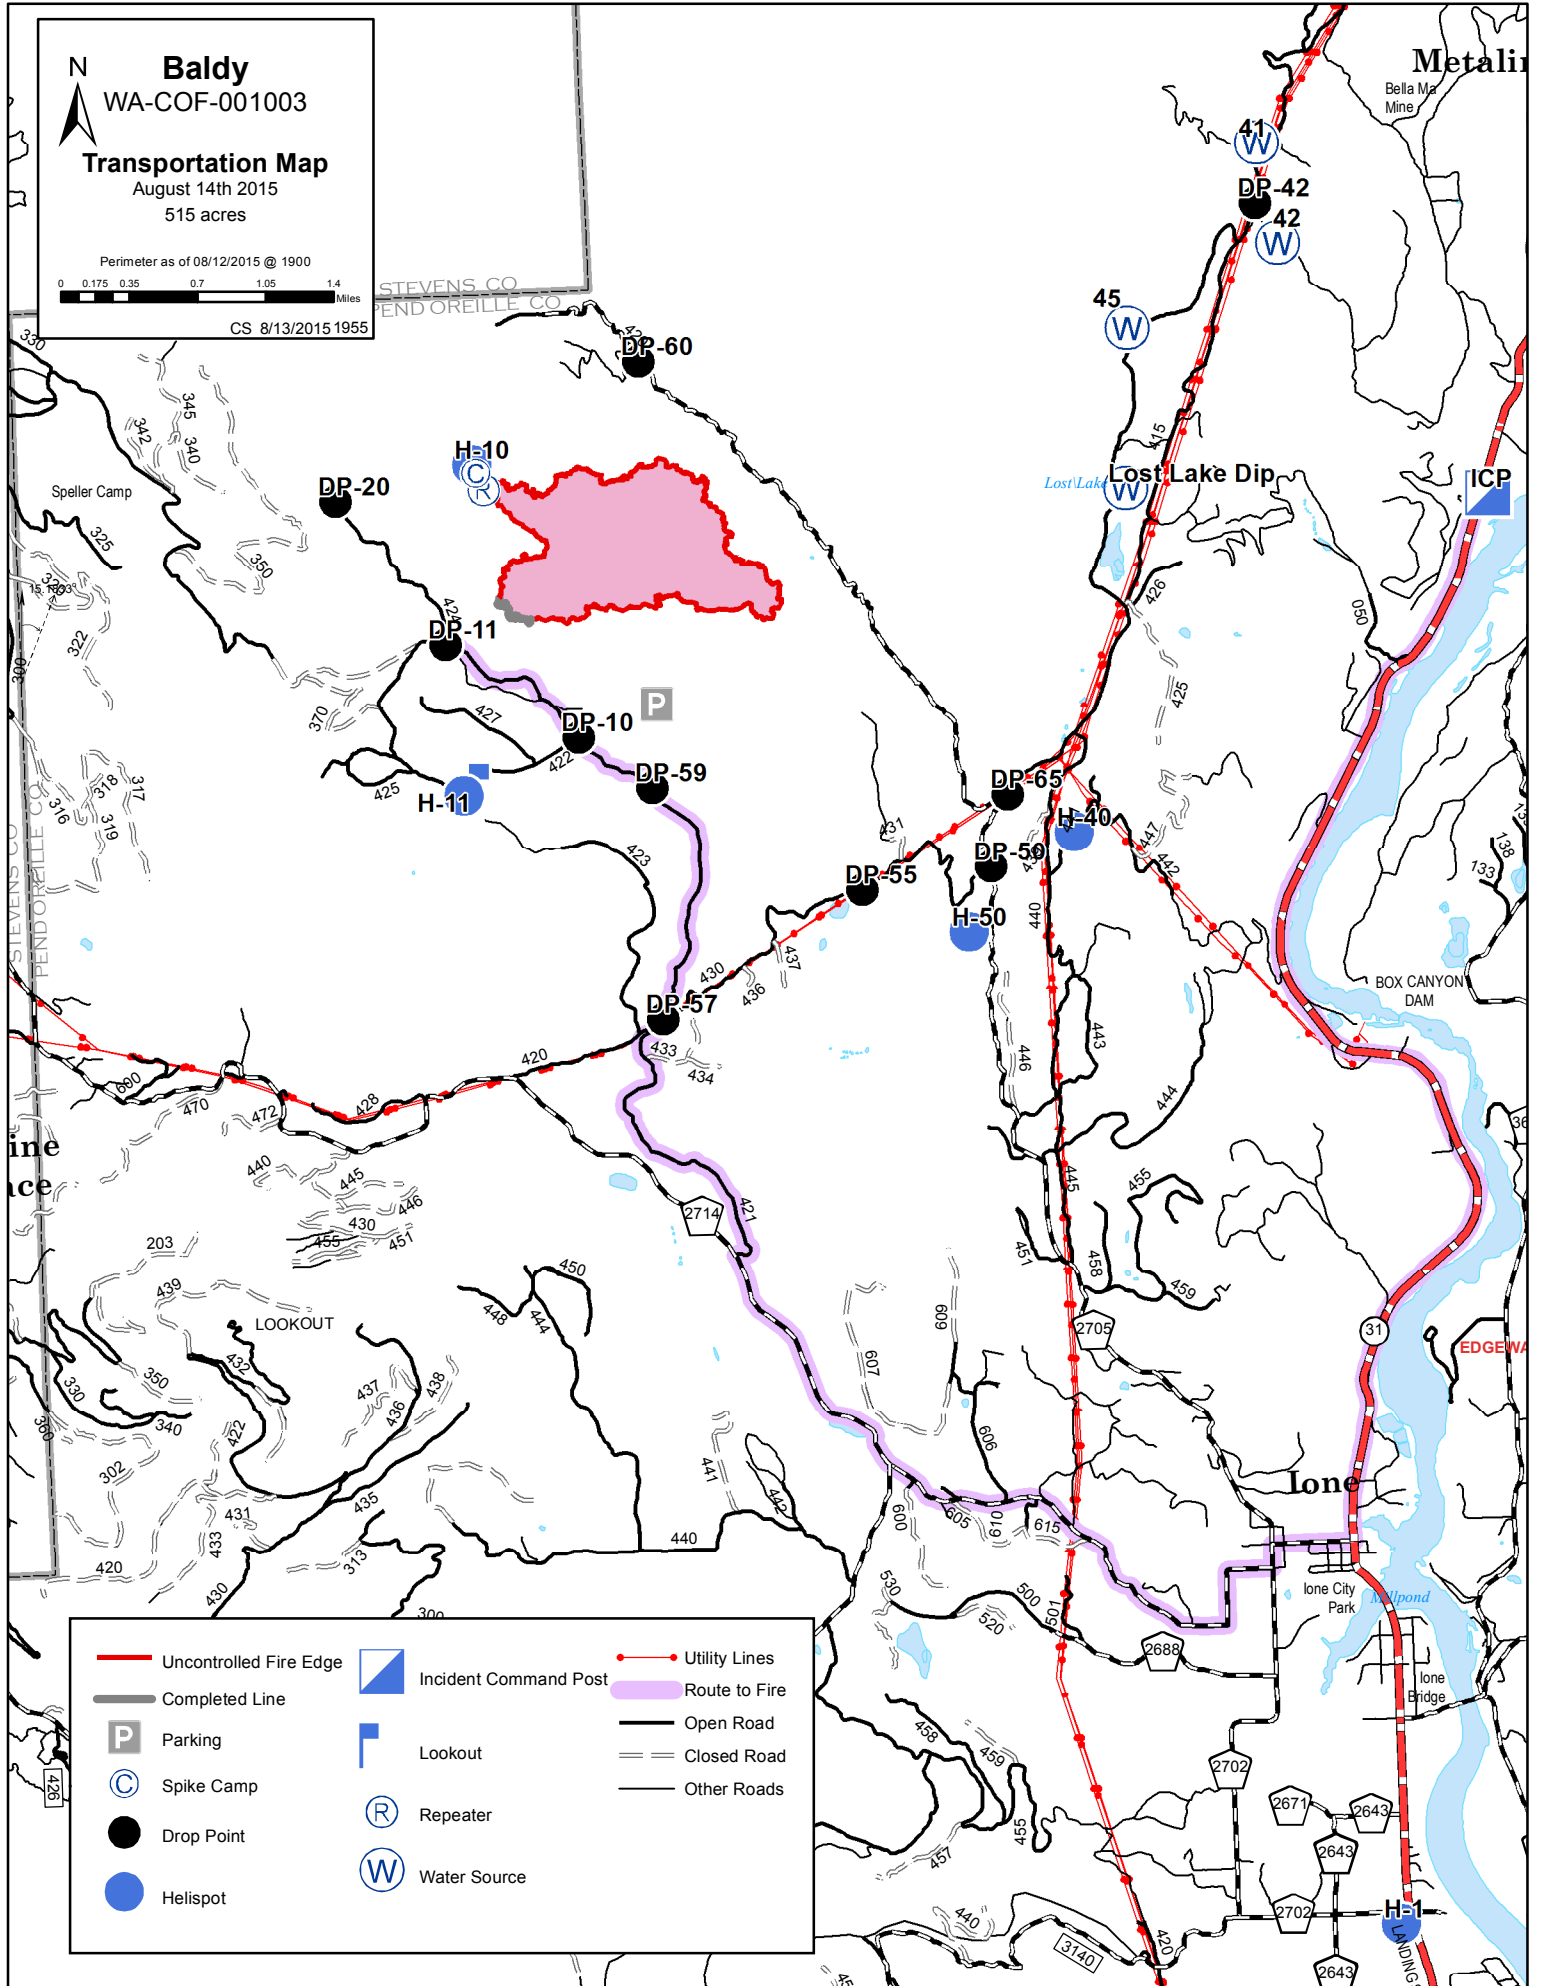

Baldy
 WA-COF-001003
Transportation Map
 August 14th 2015
 515 acres

- | | | |
|------------------------|-----------------------|---------------|
| Uncontrolled Fire Edge | Incident Command Post | Utility Lines |
| Completed Line | Lookout | Route to Fire |
| Parking | Repeater | Open Road |
| Spike Camp | Water Source | Closed Road |
| Drop Point | | Other Roads |
| Helispot | | |