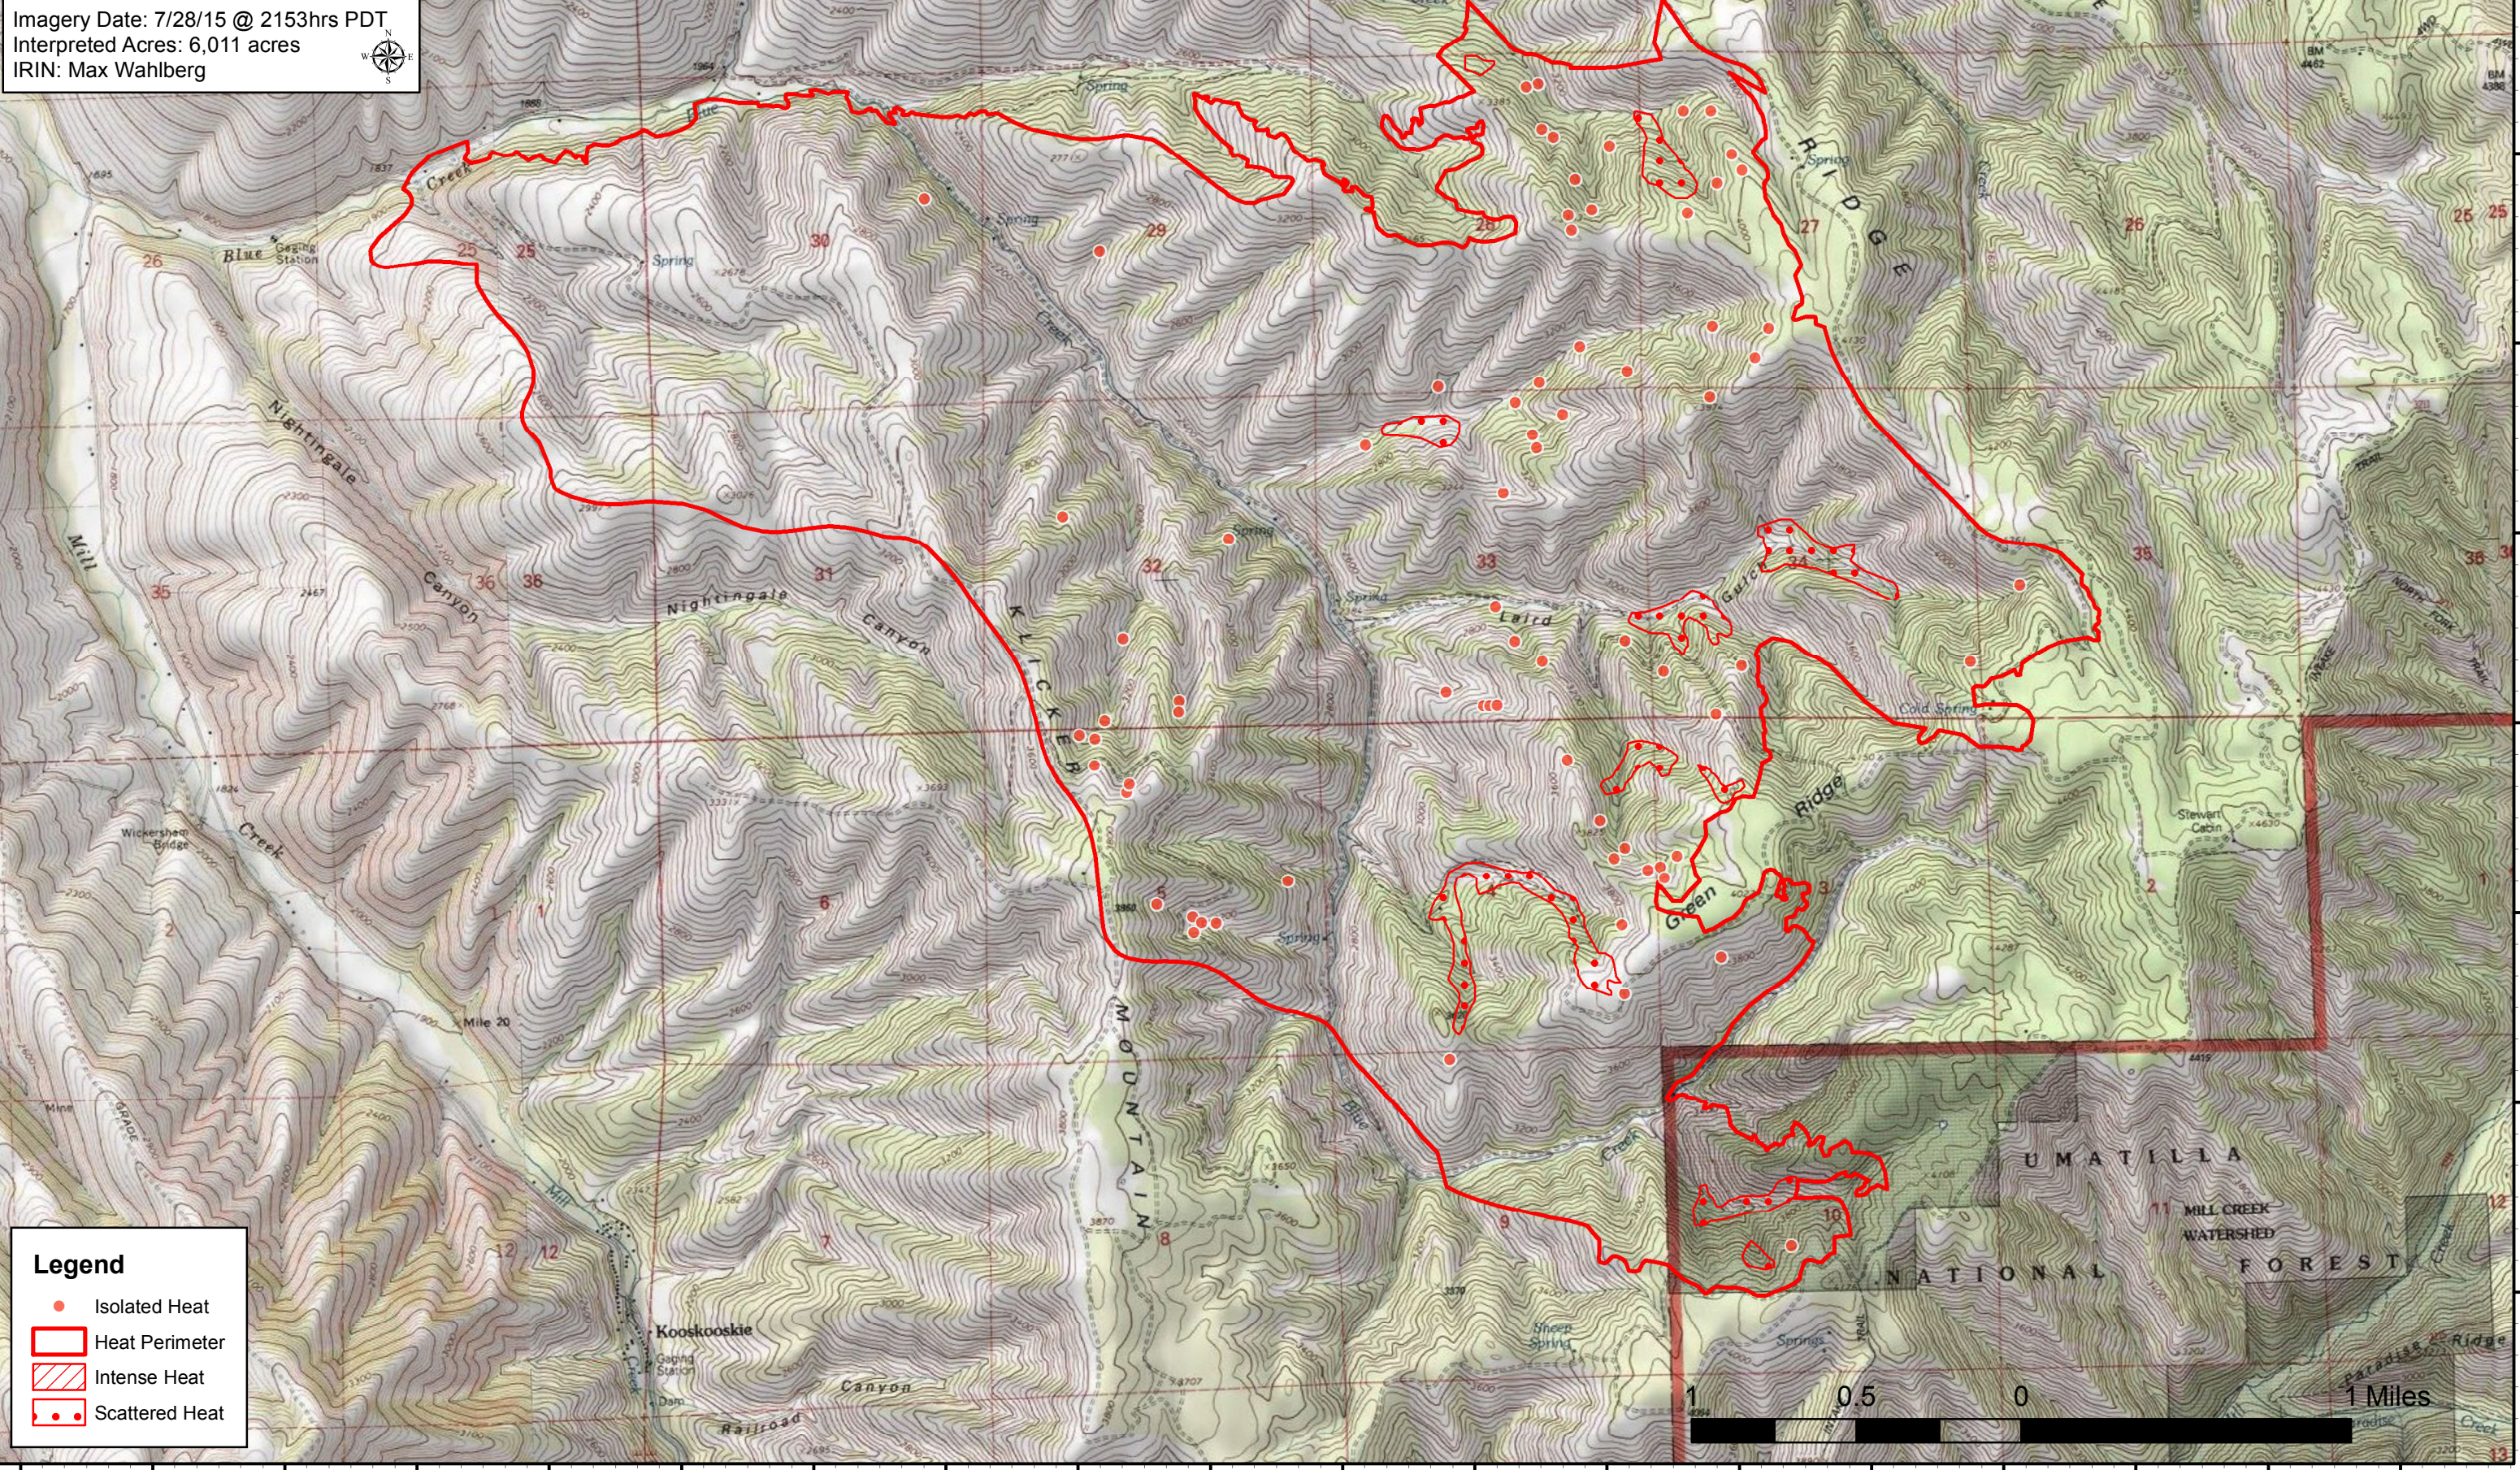

118°9'0"W 118°8'30"W 118°8'0"W 118°7'30"W 118°7'0"W 118°6'30"W 118°6'0"W 118°5'30"W 118°5'0"W 118°4'30"W 118°4'0"W 118°3'30"W 118°3'0"W 118°2'30"W 118°2'0"W 118°1'30"W 118°1'0"W 118°0'30"W 118°0'0"W

# Blue Creek Incident WA-SES-000653 Infrared Map

Imagery Date: 7/28/15 @ 2153hrs PDT  
Interpreted Acres: 6,011 acres  
IRIN: Max Wahlberg

**Legend**

- Isolated Heat
- Heat Perimeter
- Intense Heat
- Scattered Heat

118°9'30"W 118°9'0"W 118°8'30"W 118°8'0"W 118°7'30"W 118°7'0"W 118°6'30"W 118°6'0"W 118°5'30"W 118°5'0"W 118°4'30"W 118°4'0"W 118°3'30"W 118°3'0"W 118°2'30"W 118°2'0"W 118°1'30"W 118°1'0"W 118°0'30"W 118°0'0"W

46°4'0"N  
46°3'30"N  
46°3'0"N  
46°2'30"N  
46°2'0"N  
46°1'30"N  
46°1'0"N  
46°0'30"N  
46°0'0"N