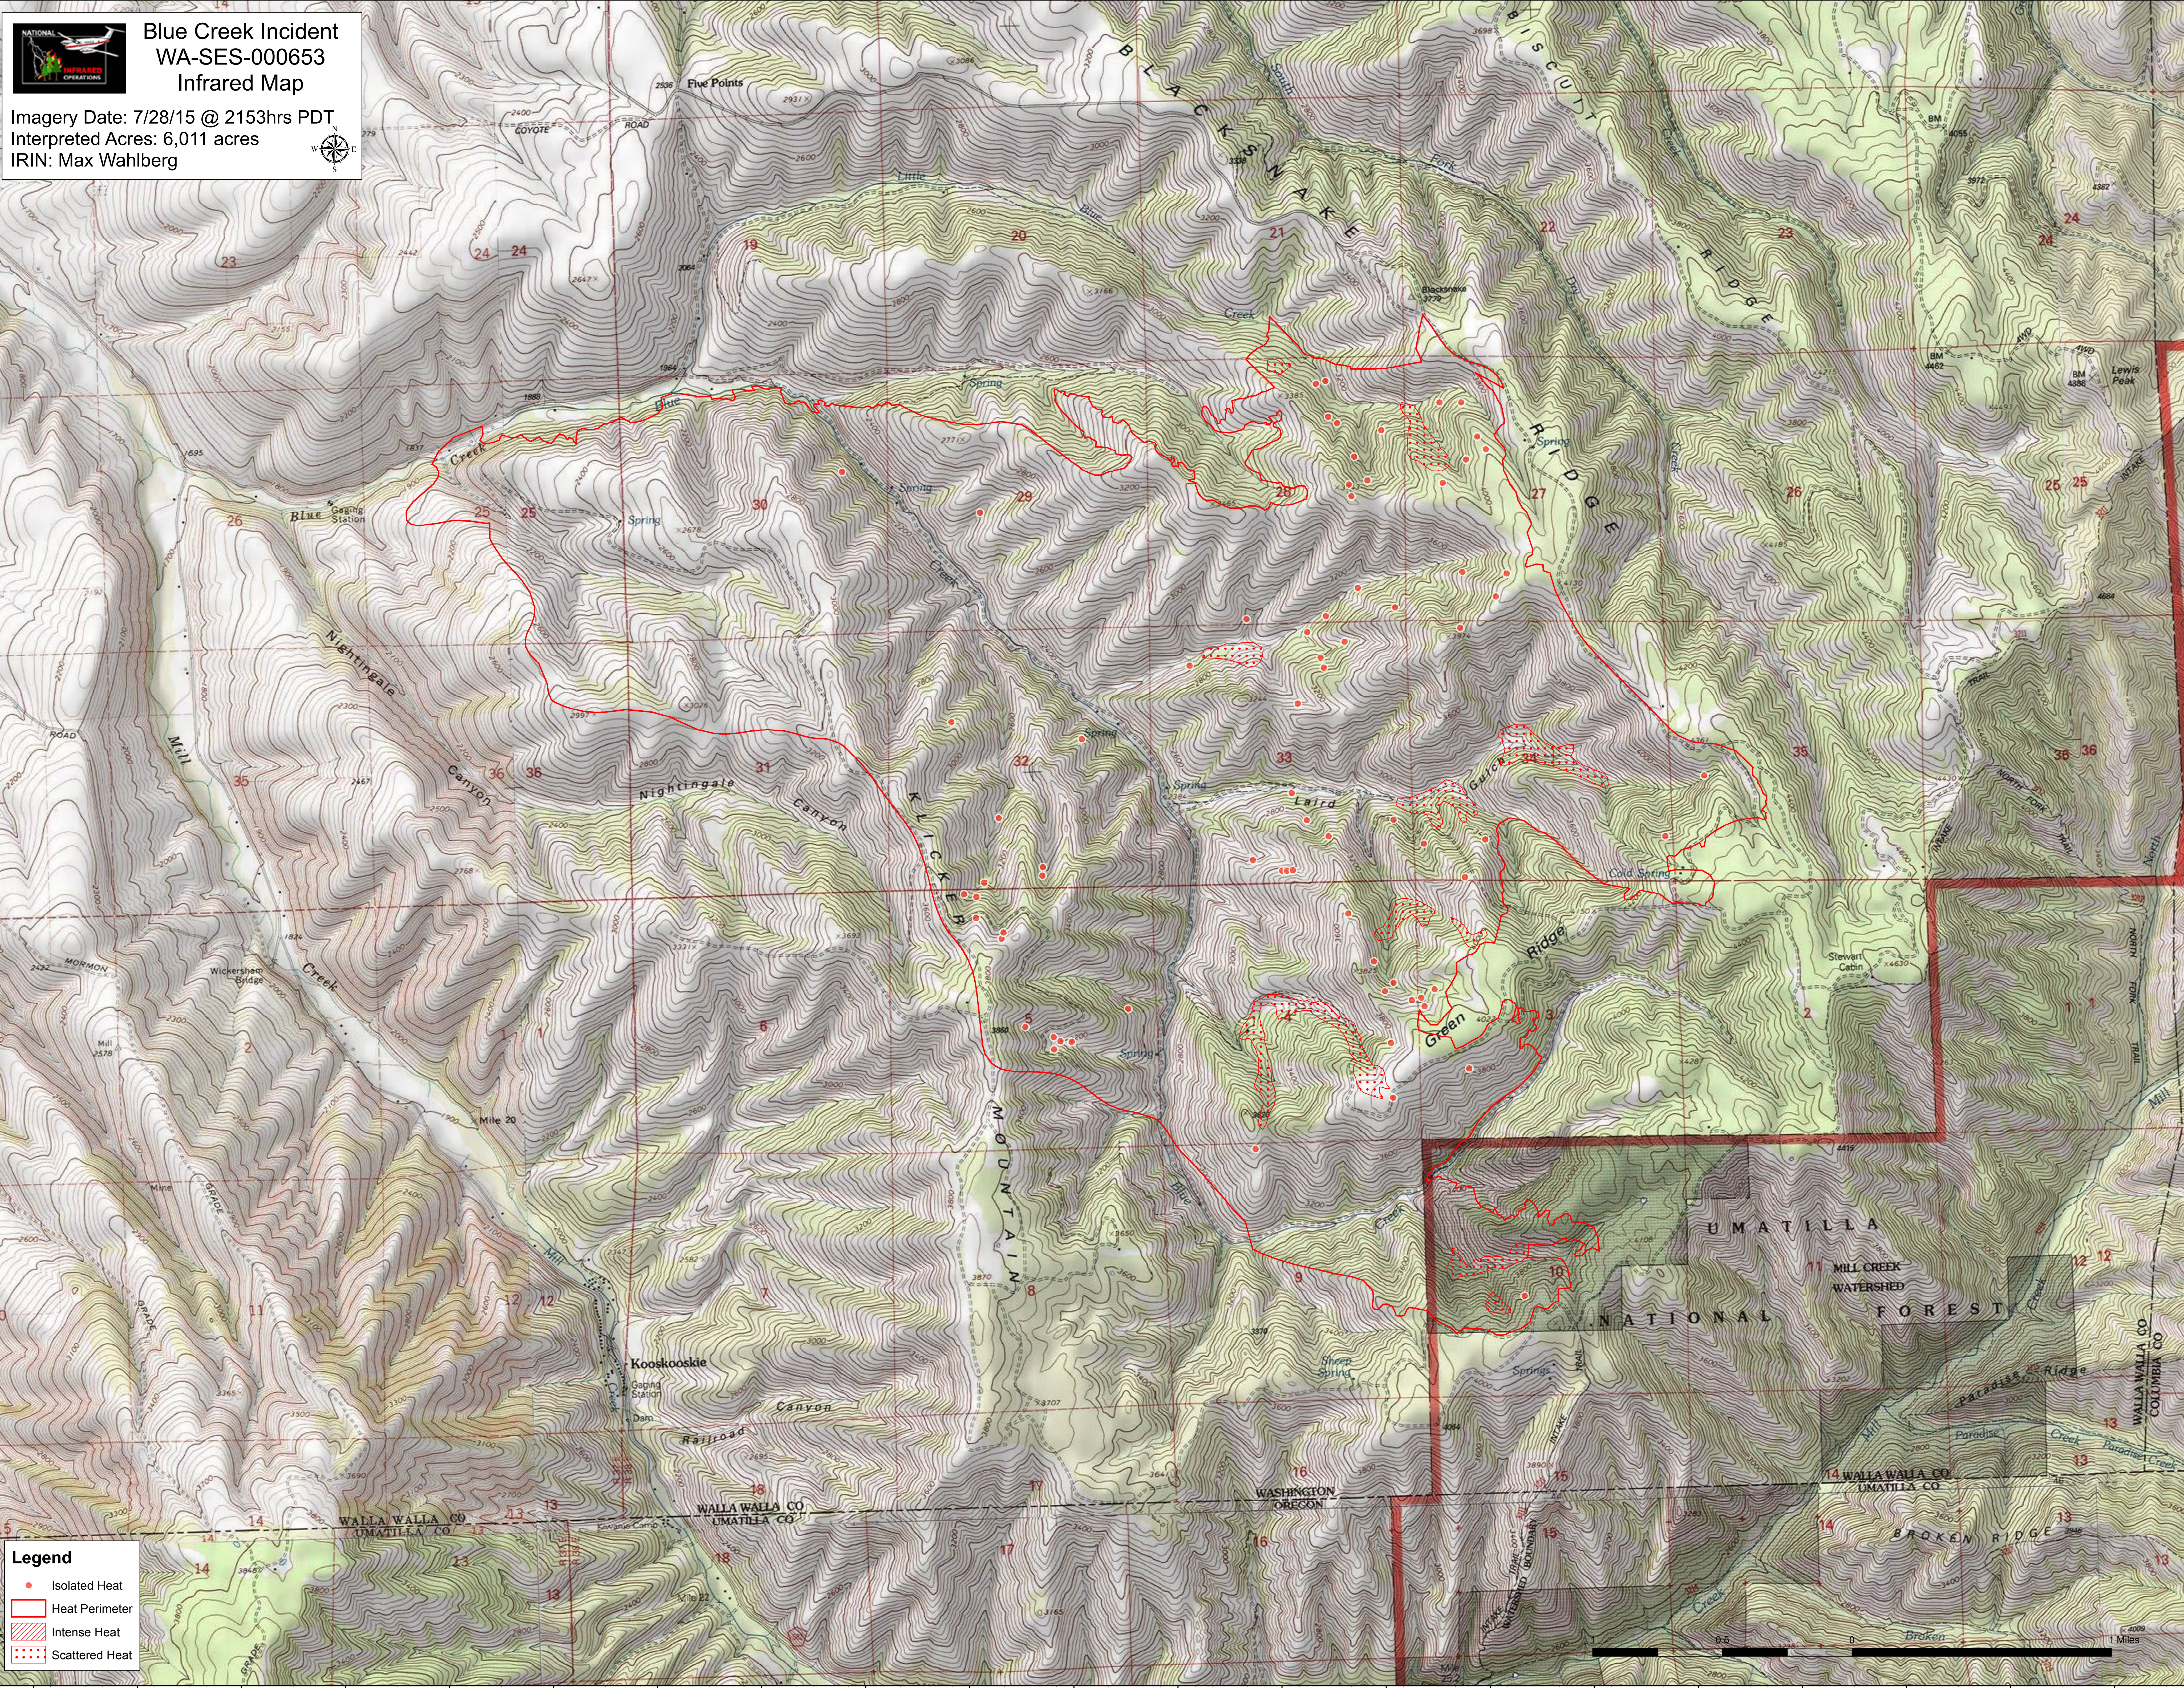

**Blue Creek Incident
WA-SES-000653
Infrared Map**

Imagery Date: 7/28/15 @ 2153hrs PDT
Interpreted Acres: 6,011 acres
IRIN: Max Wahlberg

Legend

- Isolated Heat
- Heat Perimeter
- Intense Heat
- Scattered Heat

Scale: 0 0.5 1 Miles