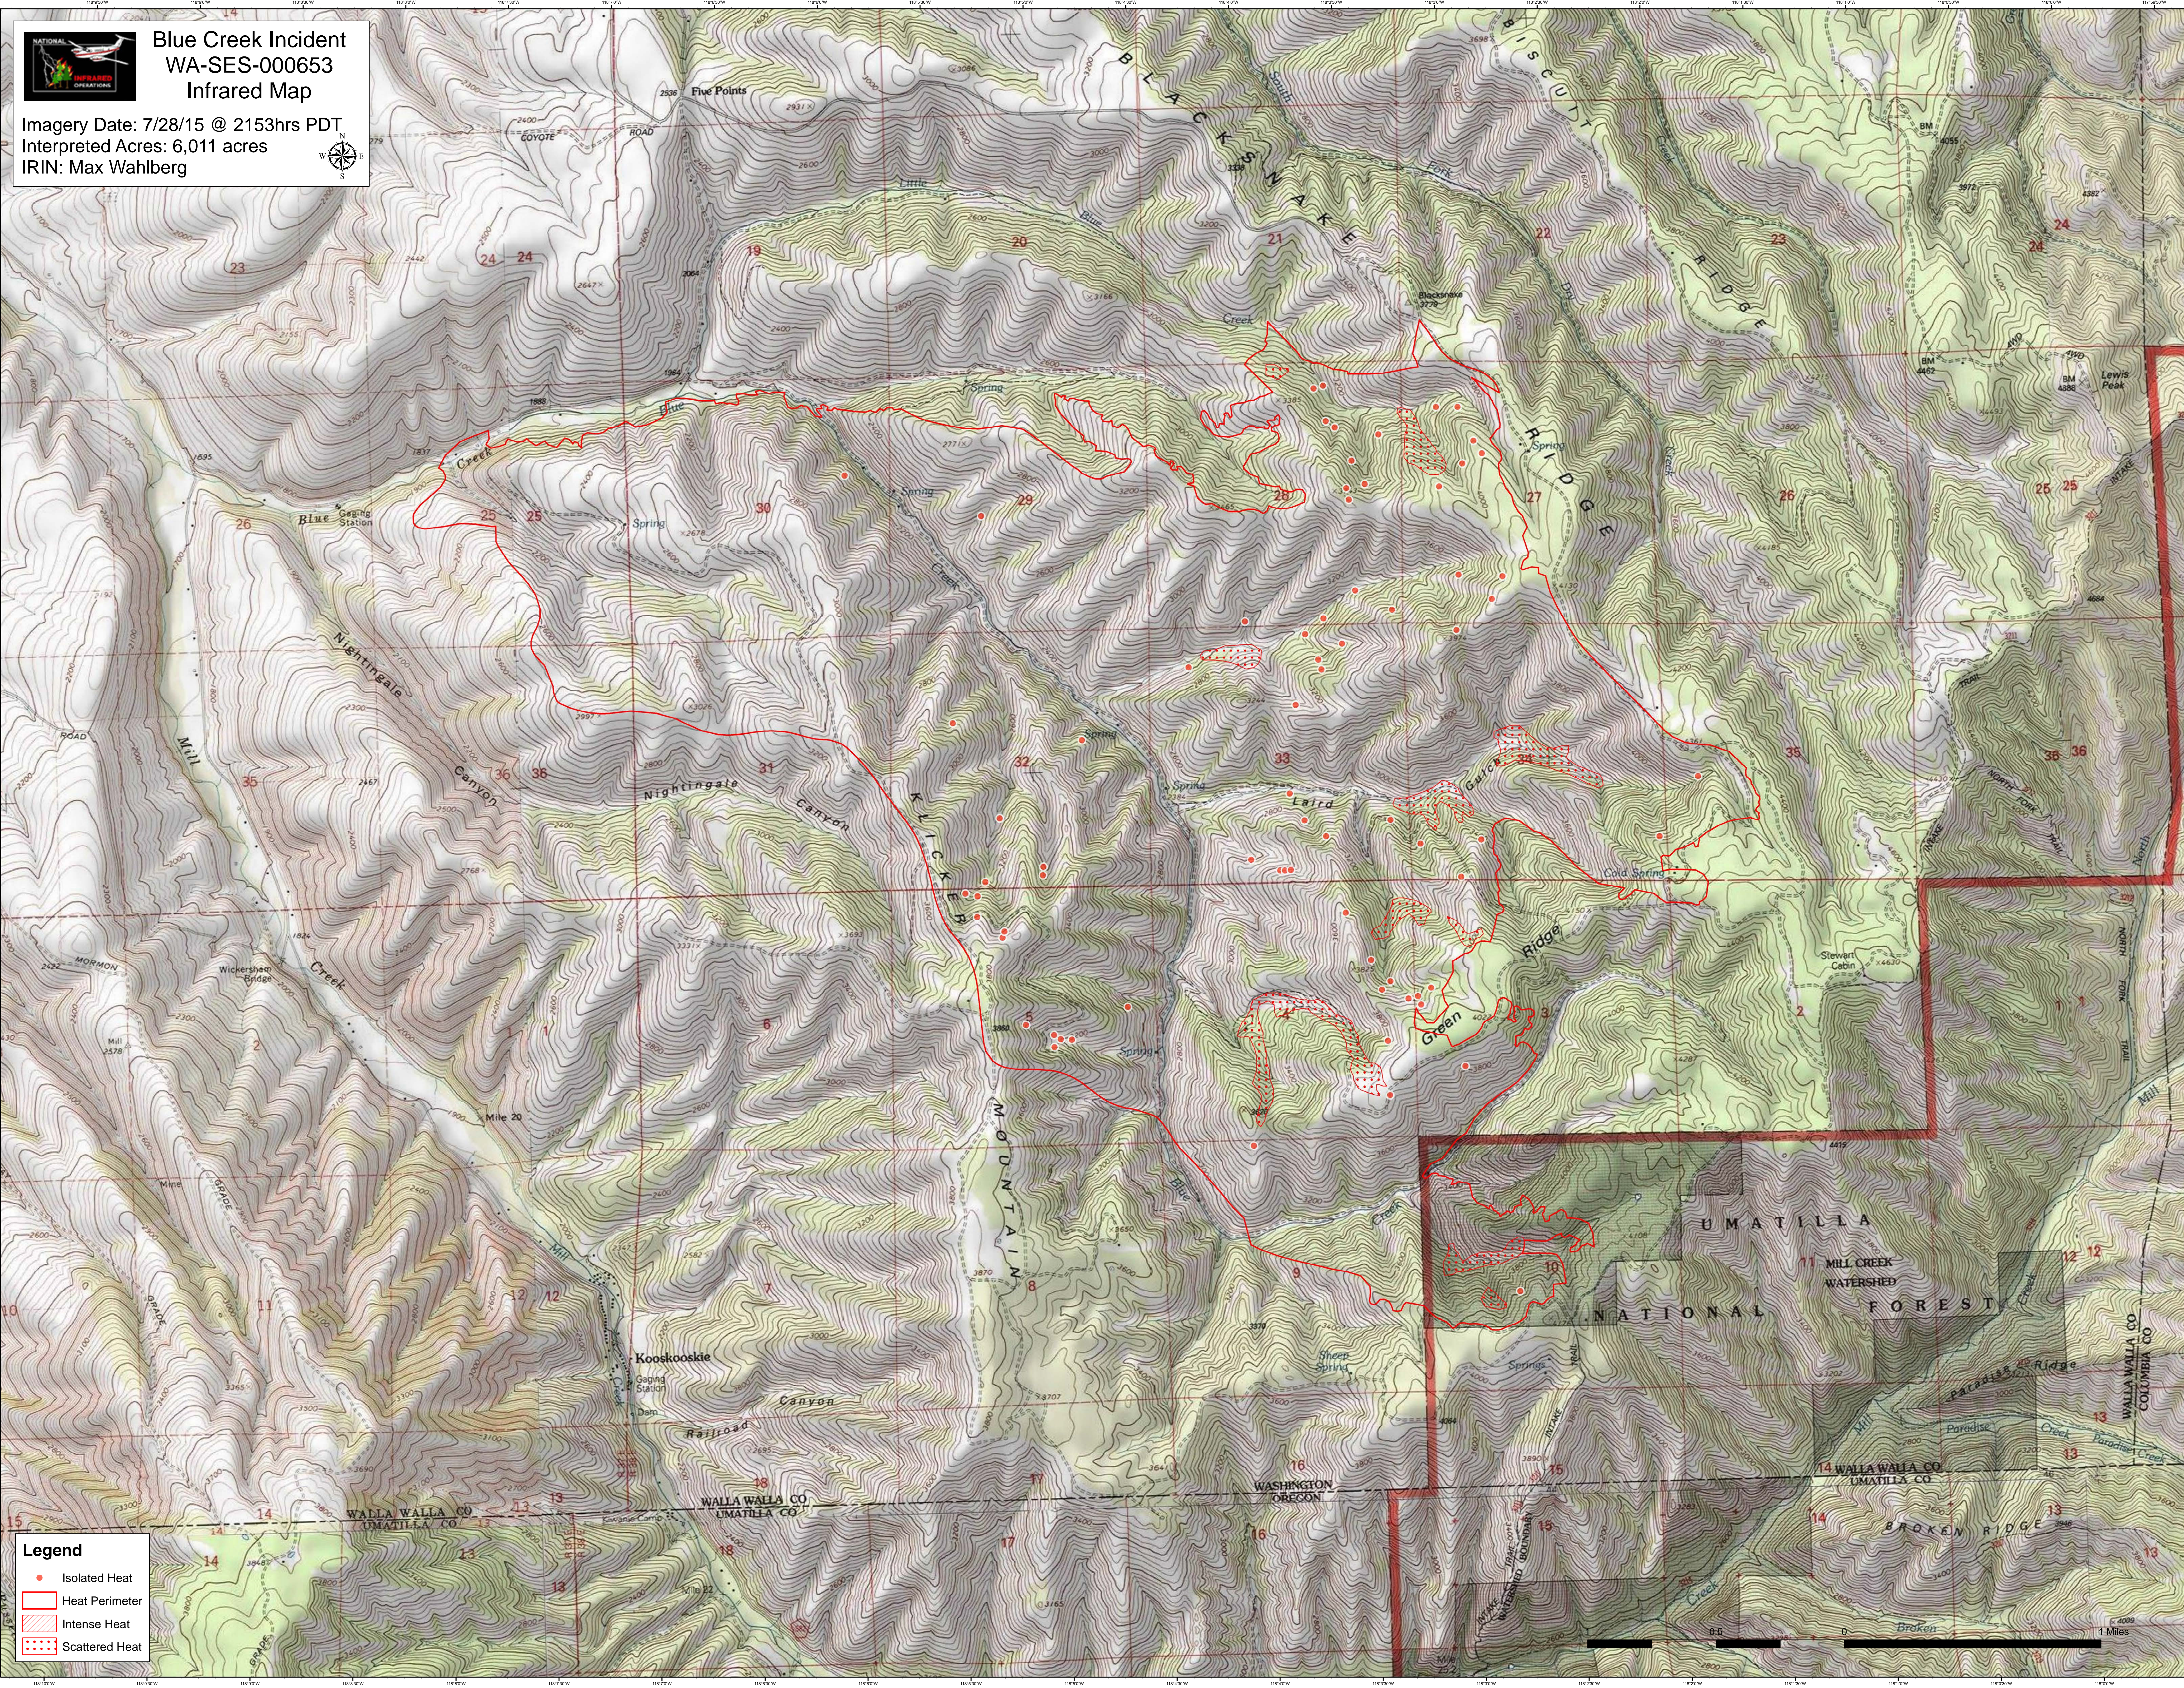

**Blue Creek Incident
WA-SES-000653
Infrared Map**

Imagery Date: 7/28/15 @ 2153hrs PDT
Interpreted Acres: 6,011 acres
IRIN: Max Wahlberg

Legend

- Isolated Heat
- Heat Perimeter
- Intense Heat
- Scattered Heat