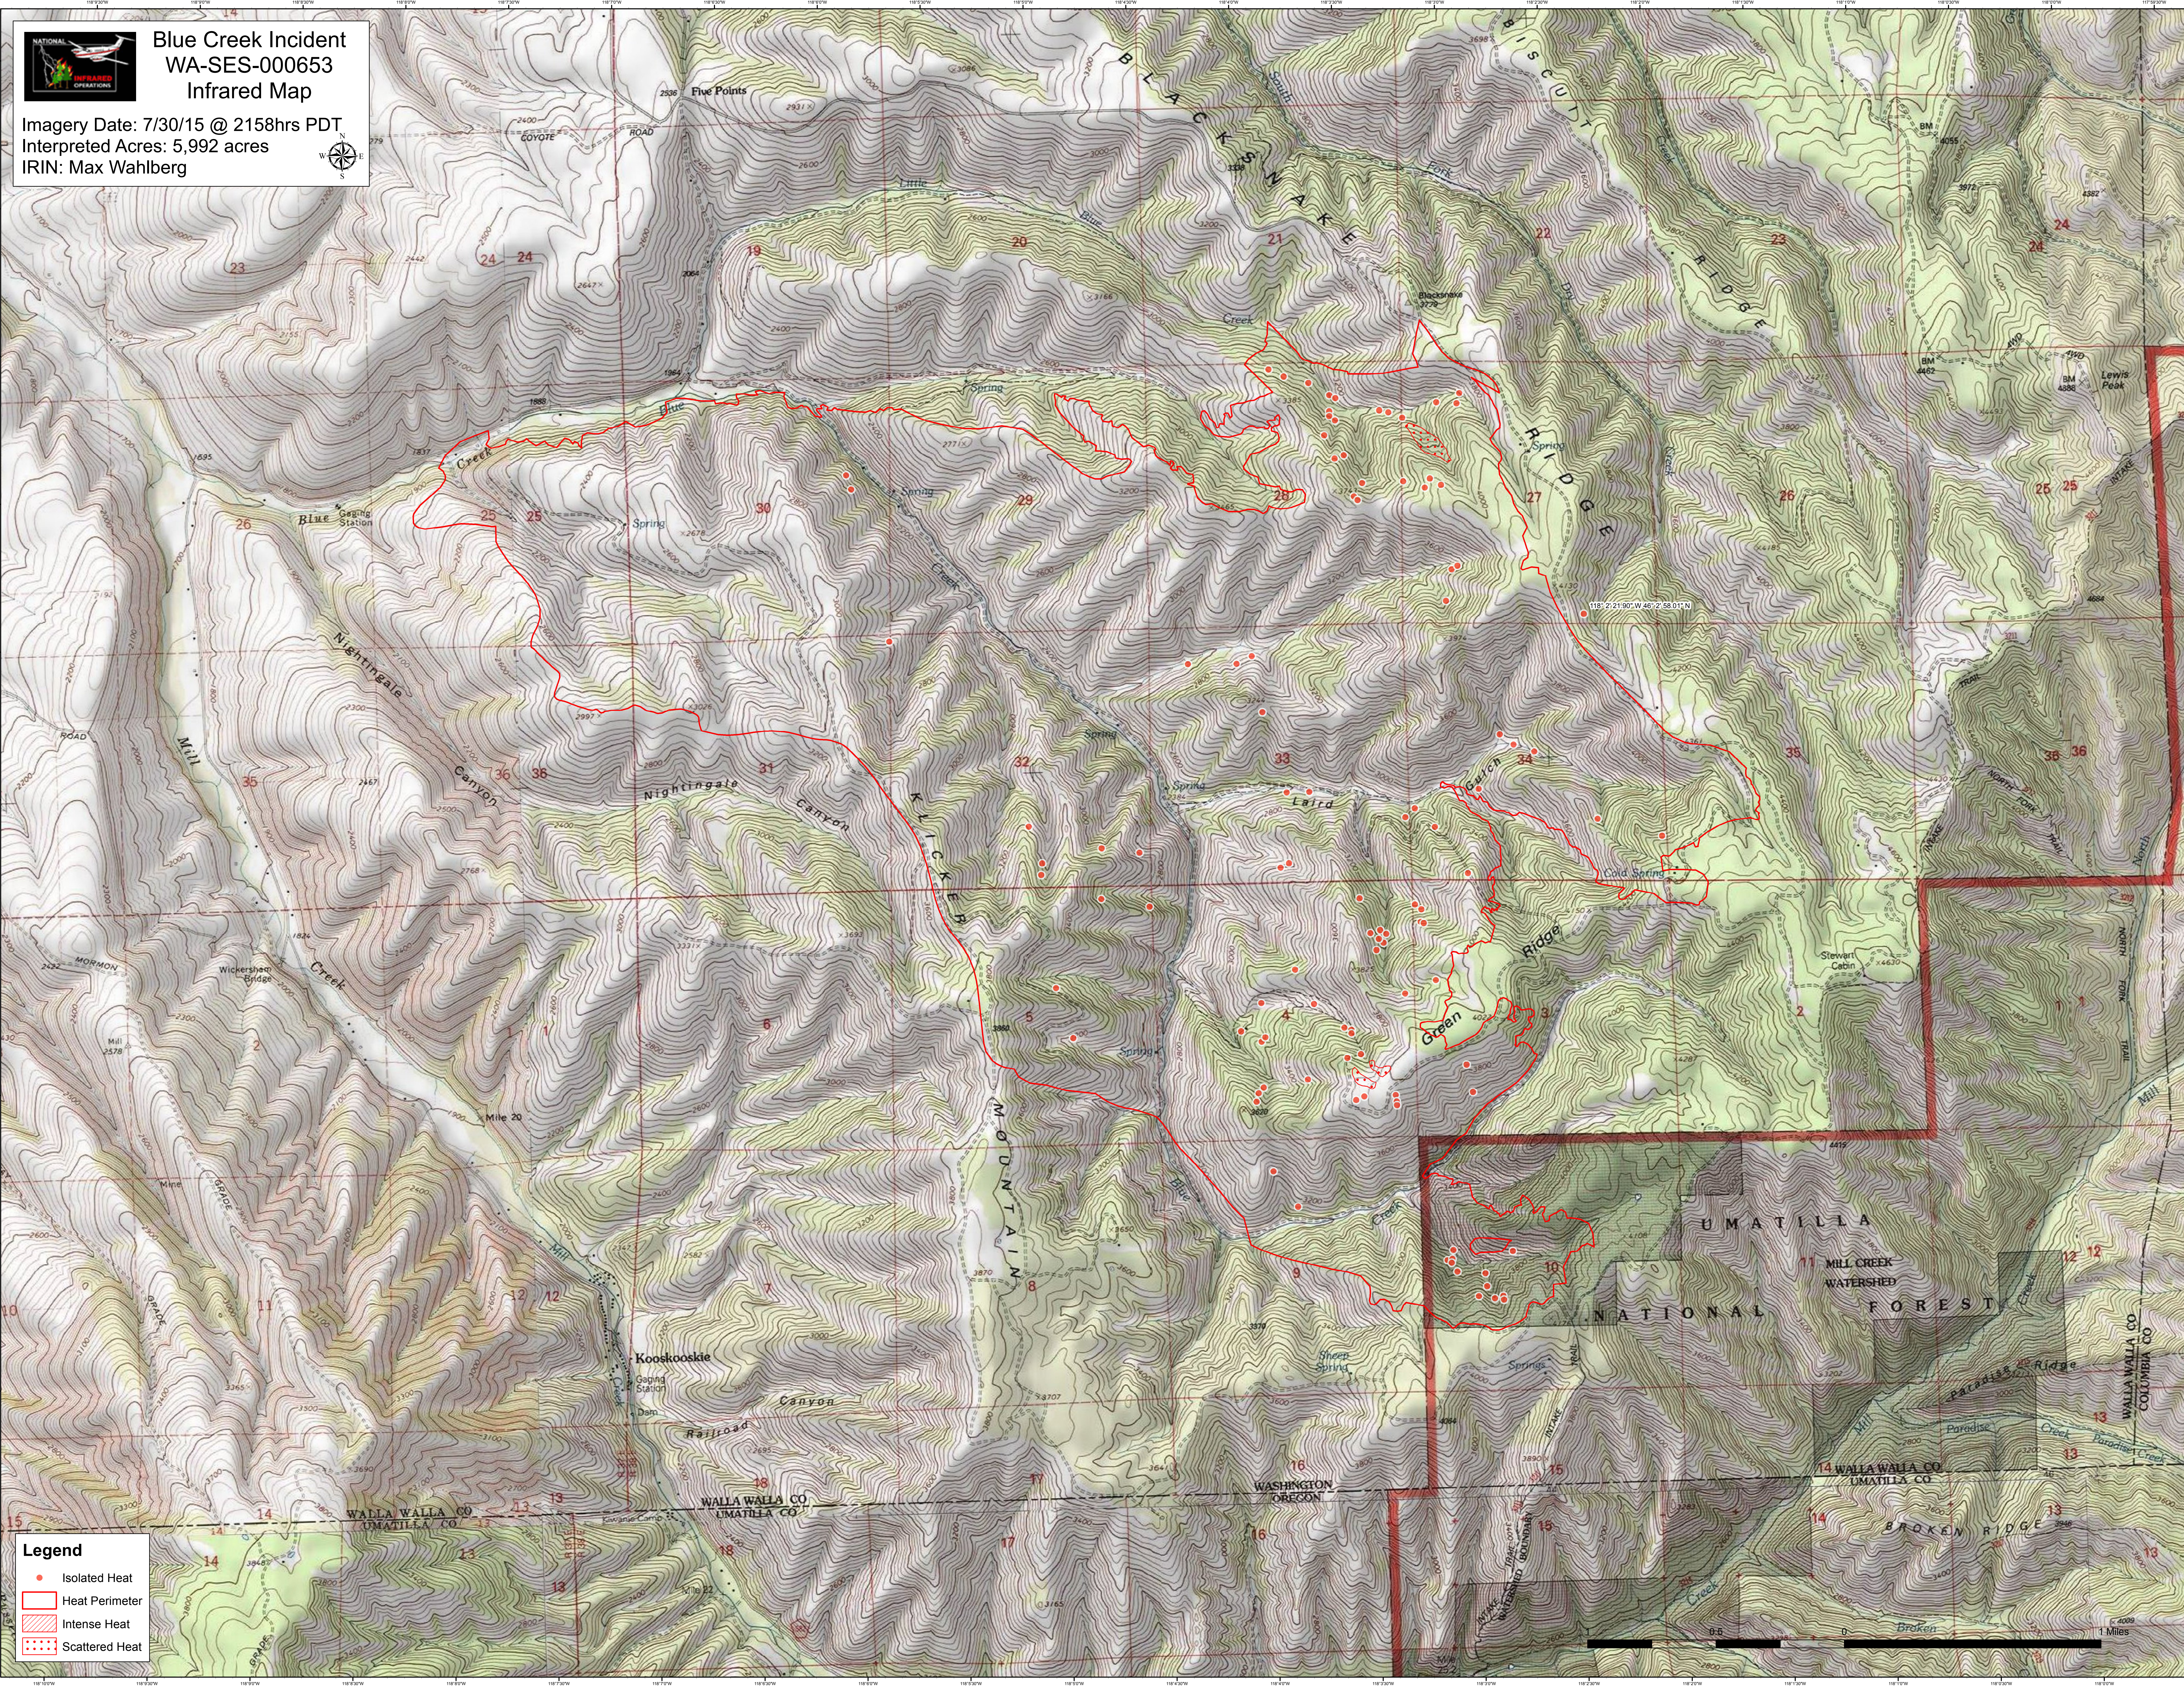

**Blue Creek Incident
WA-SES-000653
Infrared Map**

Imagery Date: 7/30/15 @ 2158hrs PDT
Interpreted Acres: 5,992 acres
IRIN: Max Wahlberg

Legend

- Isolated Heat
- Heat Perimeter
- Intense Heat
- Scattered Heat