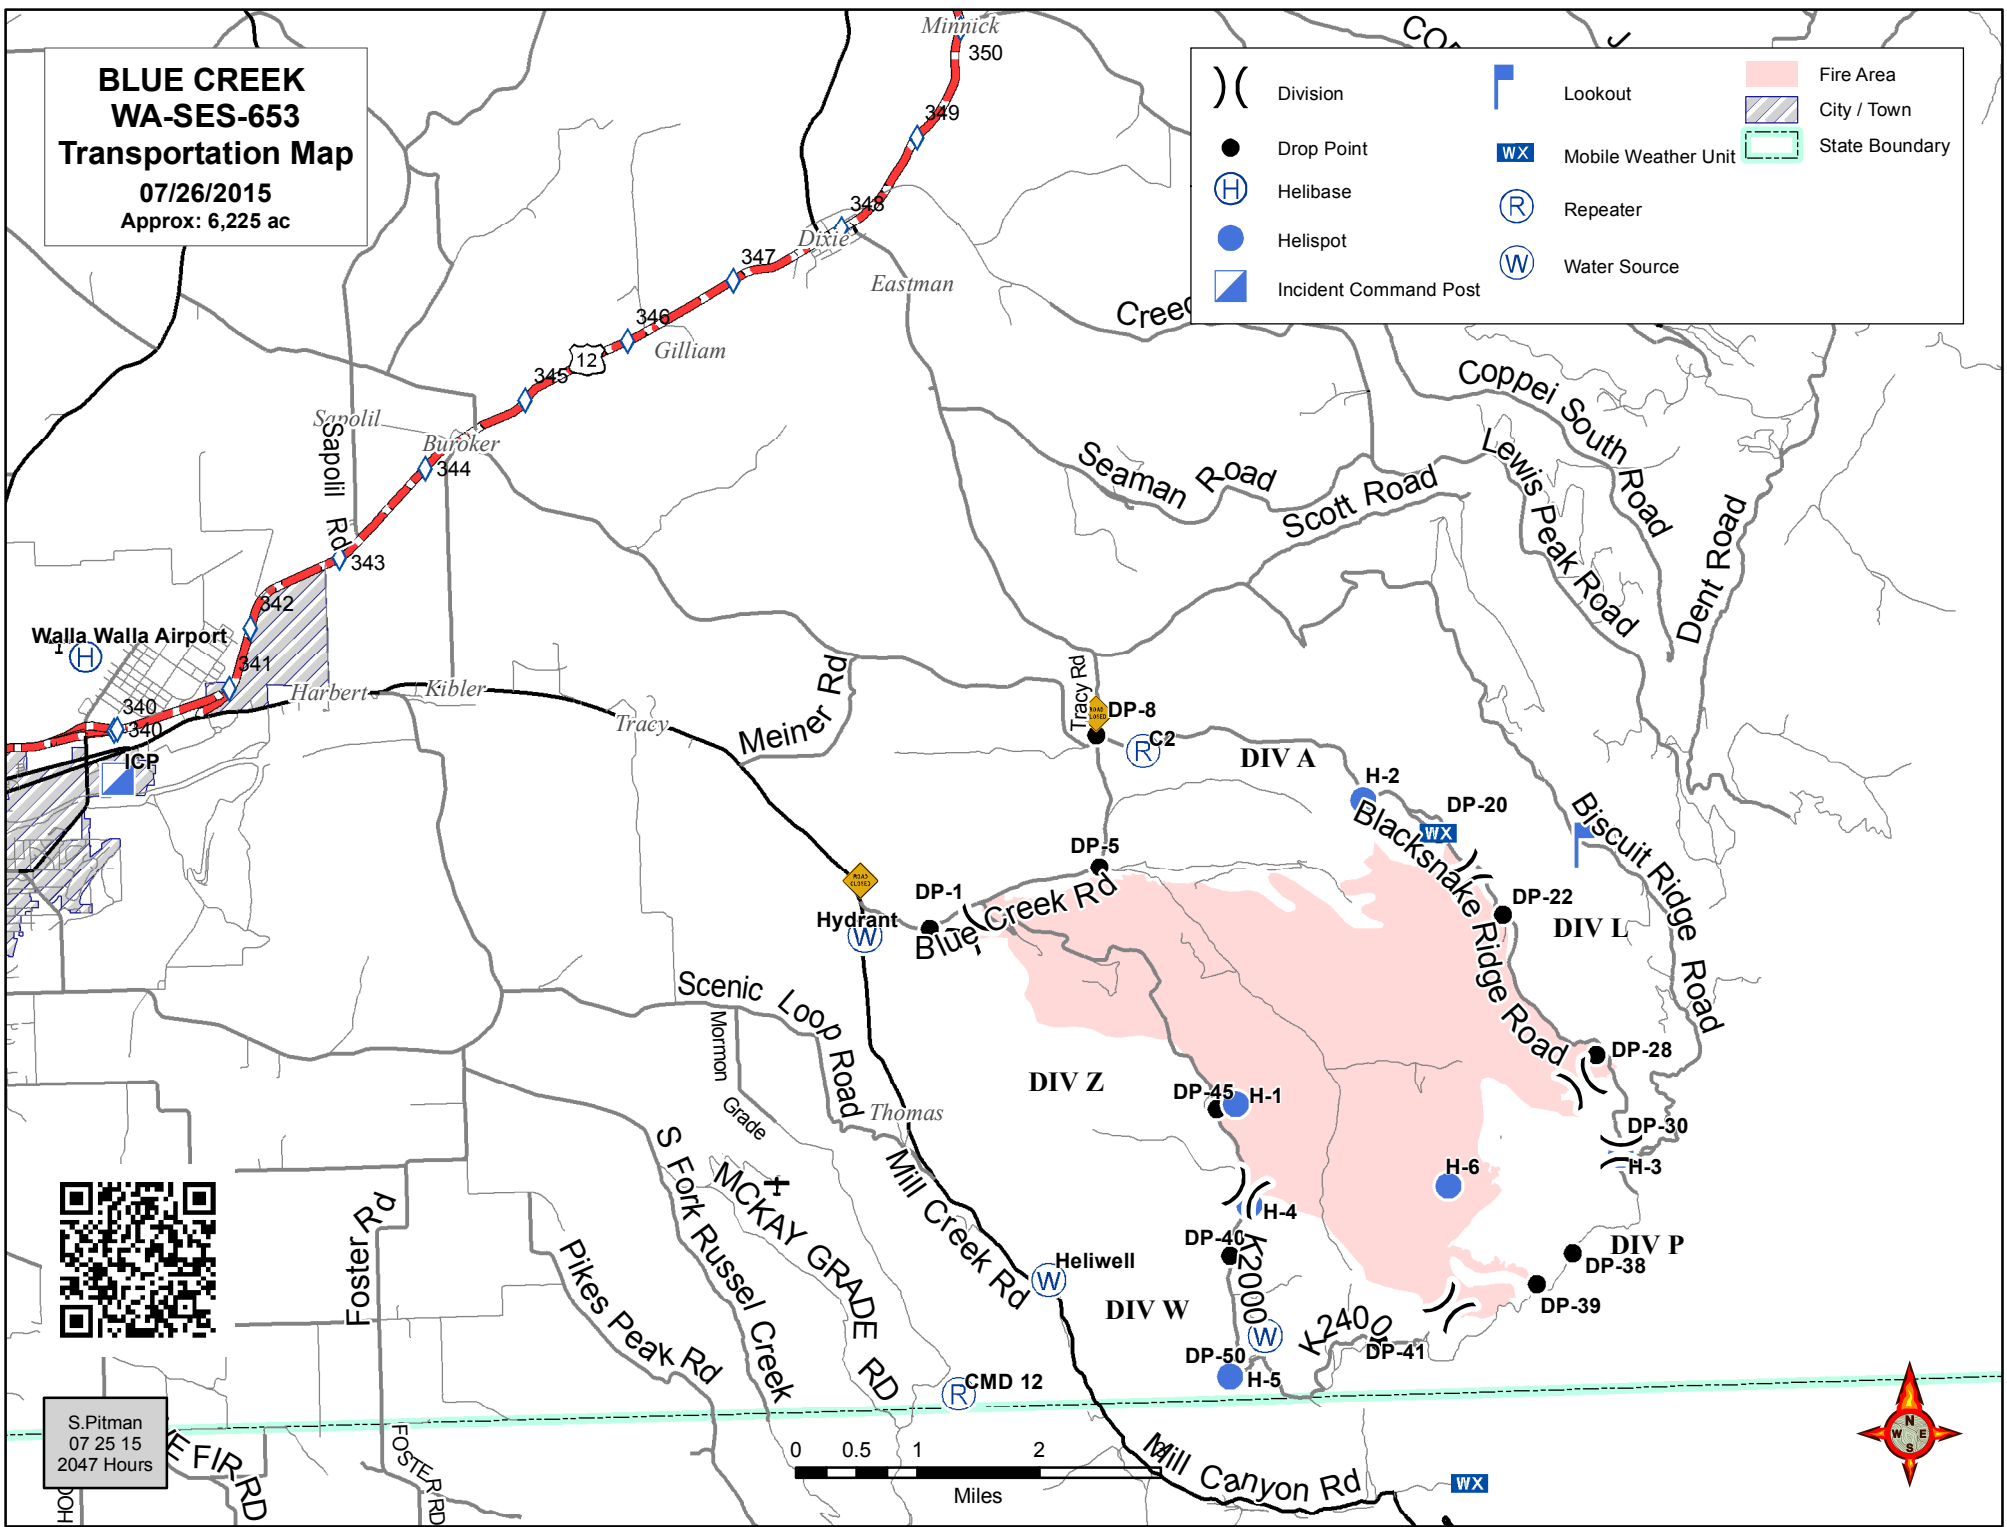

BLUE CREEK WA-SES-653 Transportation Map

07/26/2015
Approx: 6,225 ac

	Division		Lookout		Fire Area
	Drop Point		Mobile Weather Unit		City / Town
	Helibase		Repeater		State Boundary
	Helispot		Water Source		
	Incident Command Post				