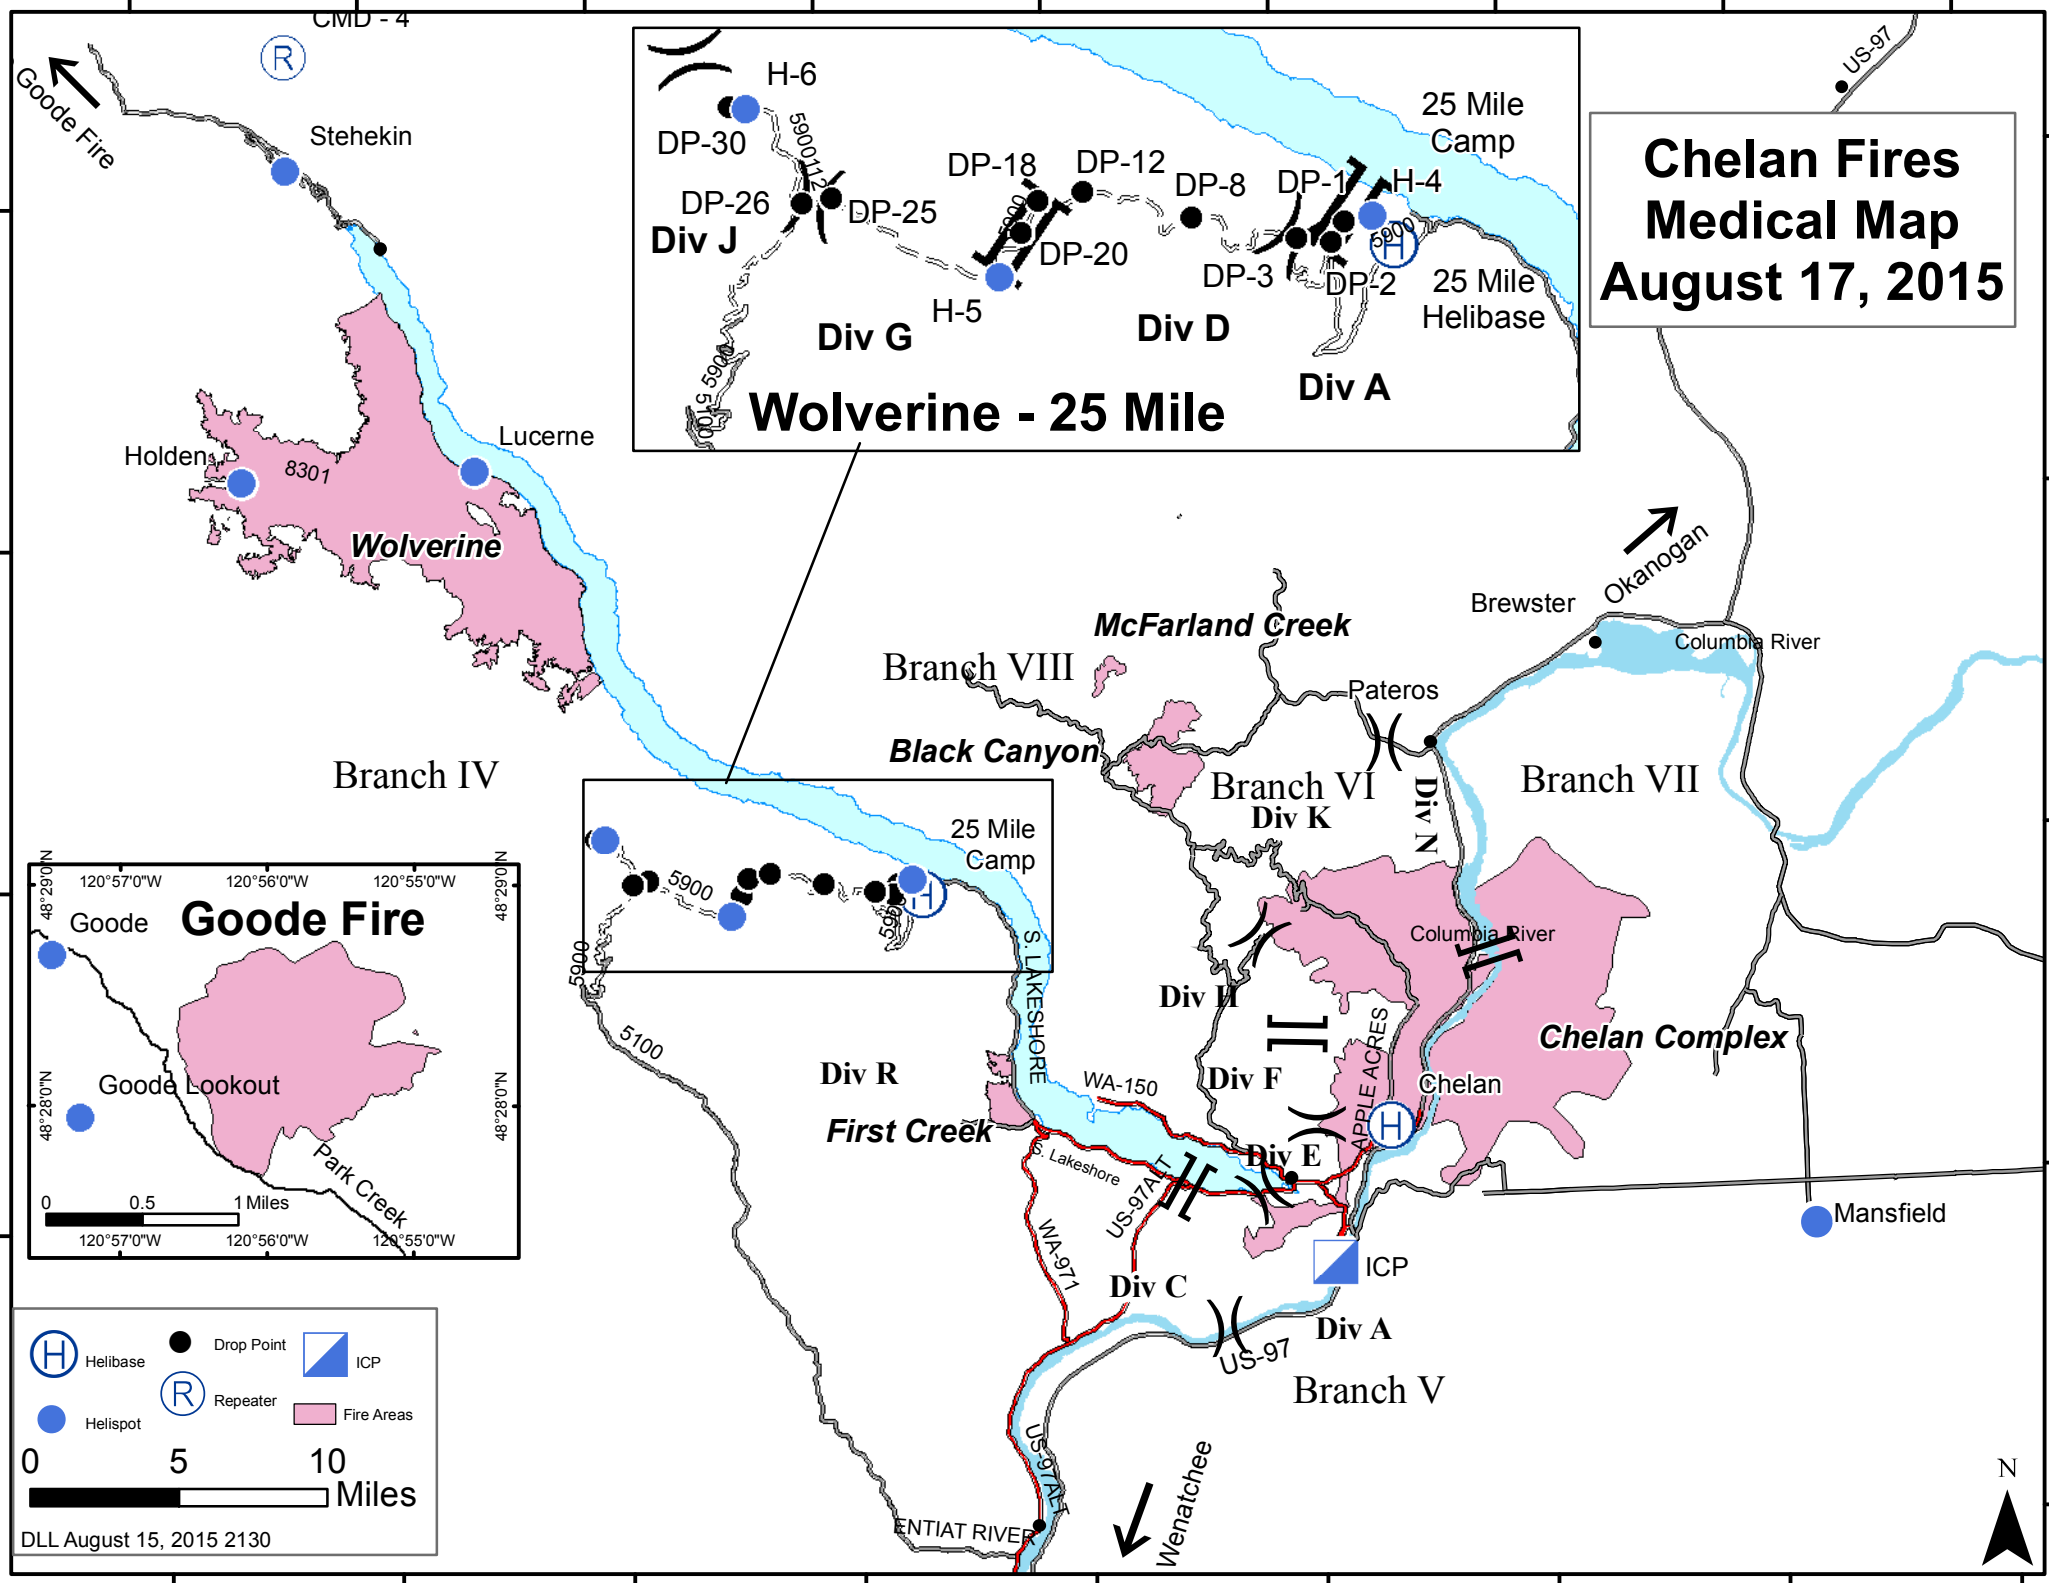

# Chelan Fires Medical Map August 17, 2015

0 5 10 Miles

DLL August 15, 2015 2130