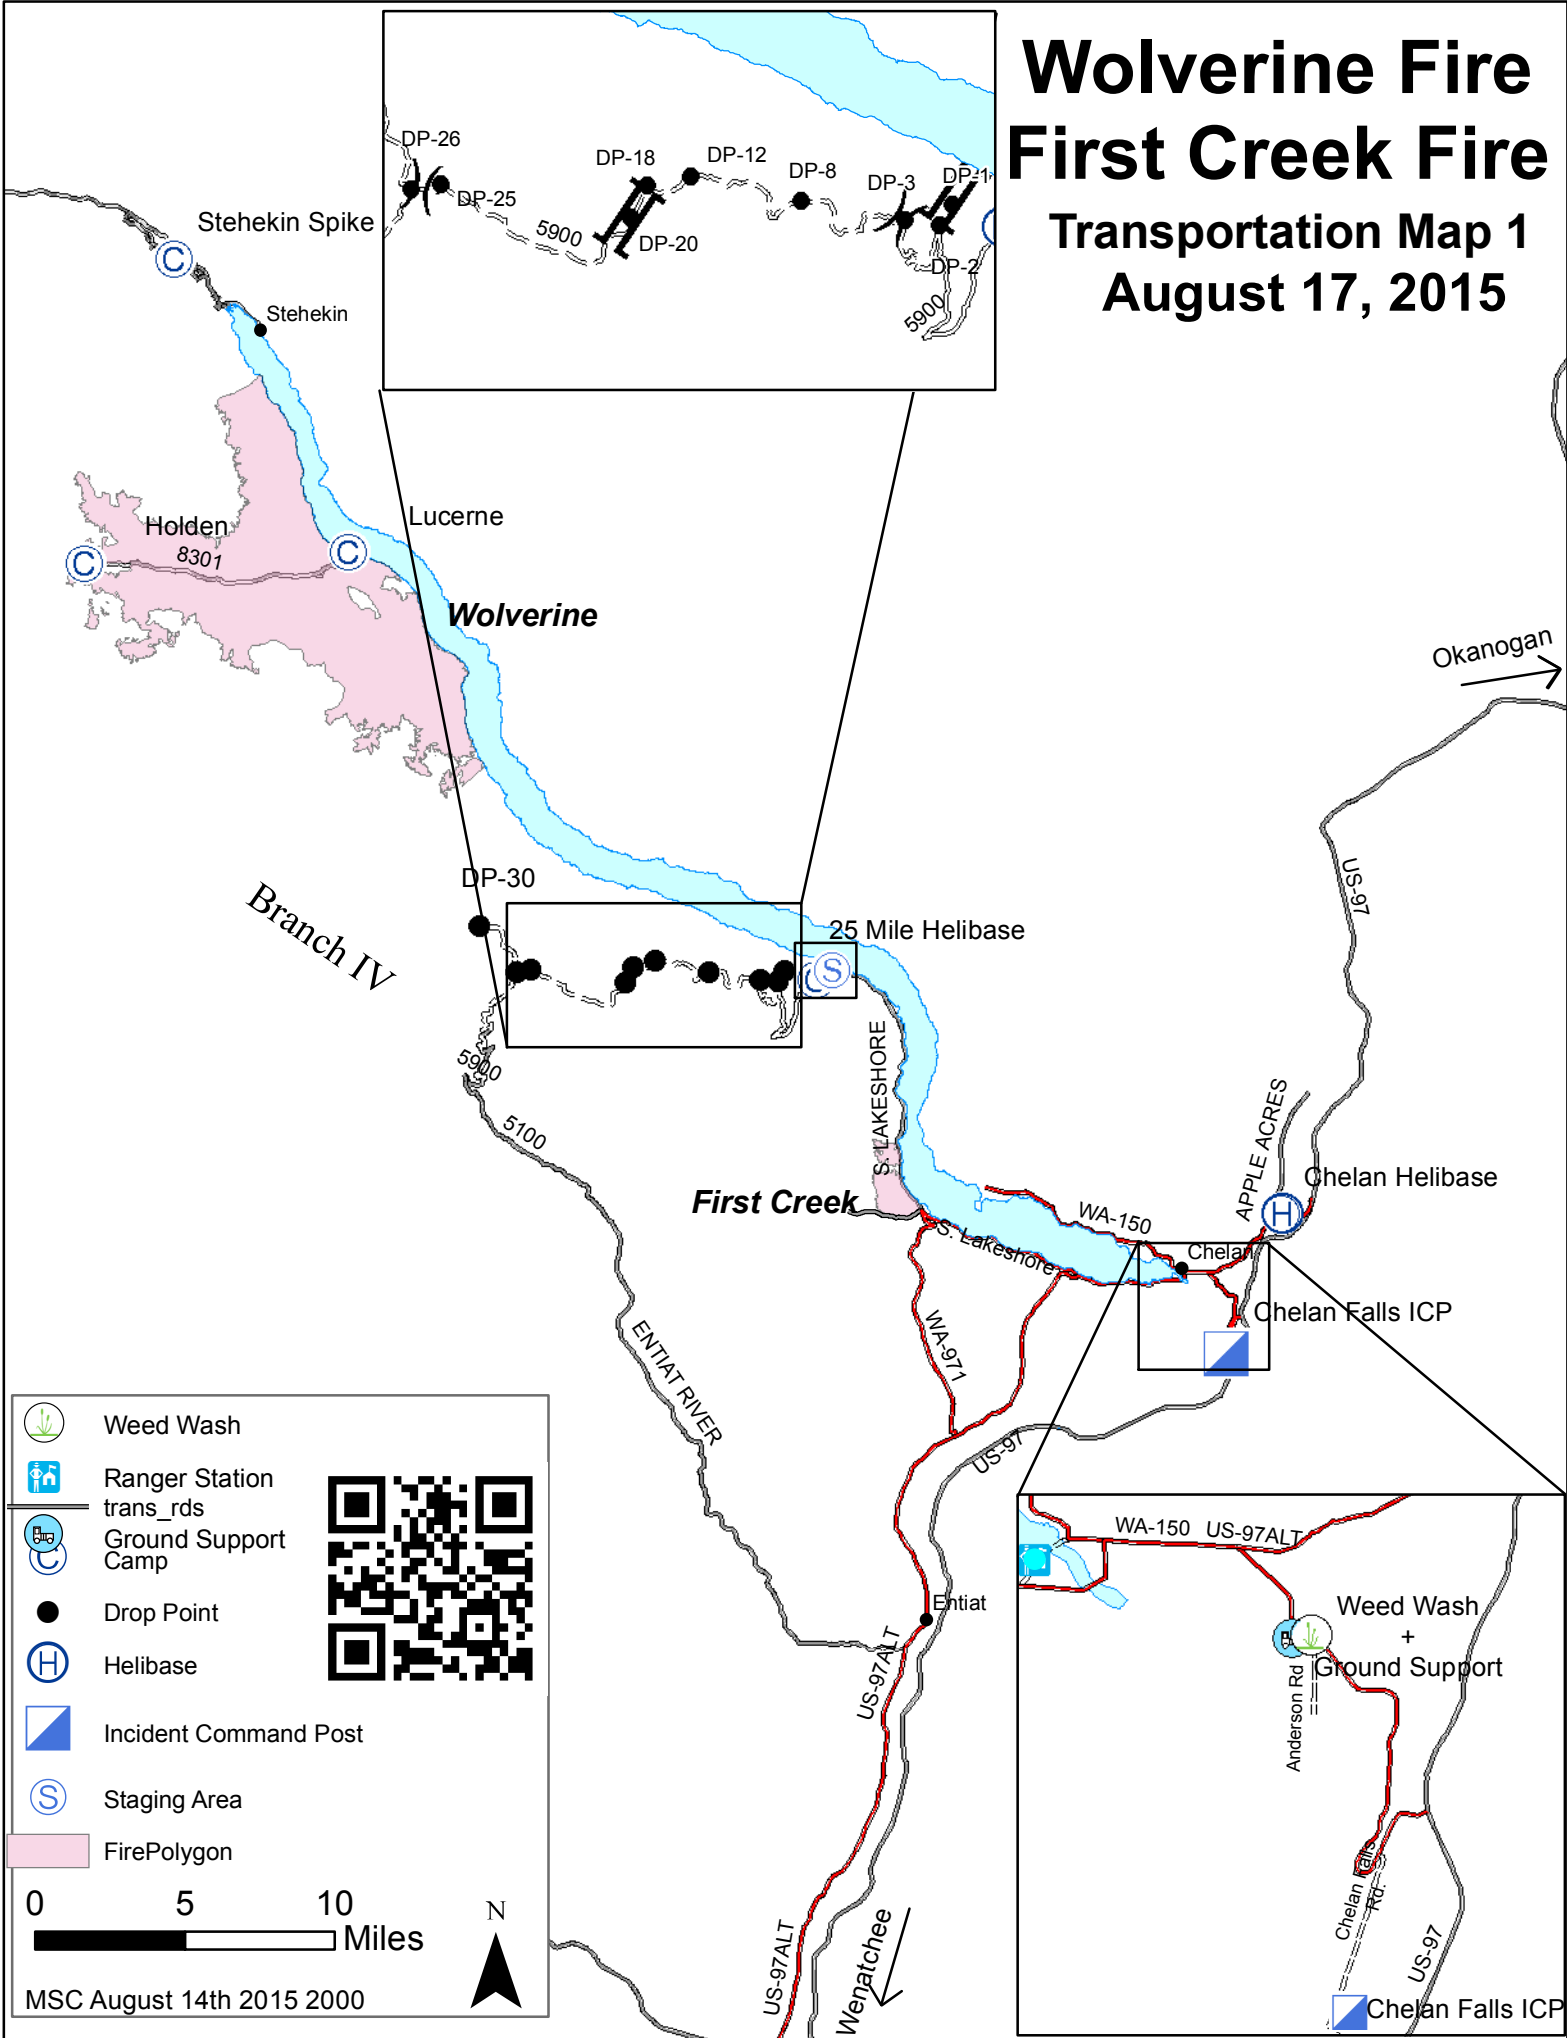

# Wolverine Fire First Creek Fire Transportation Map 1 August 17, 2015

- Weed Wash
- Ranger Station
- Ground Support Camp
- Drop Point
- Helibase
- Incident Command Post
- Staging Area
- Fire Polygon

0 5 10 Miles

MSC August 14th 2015 2000