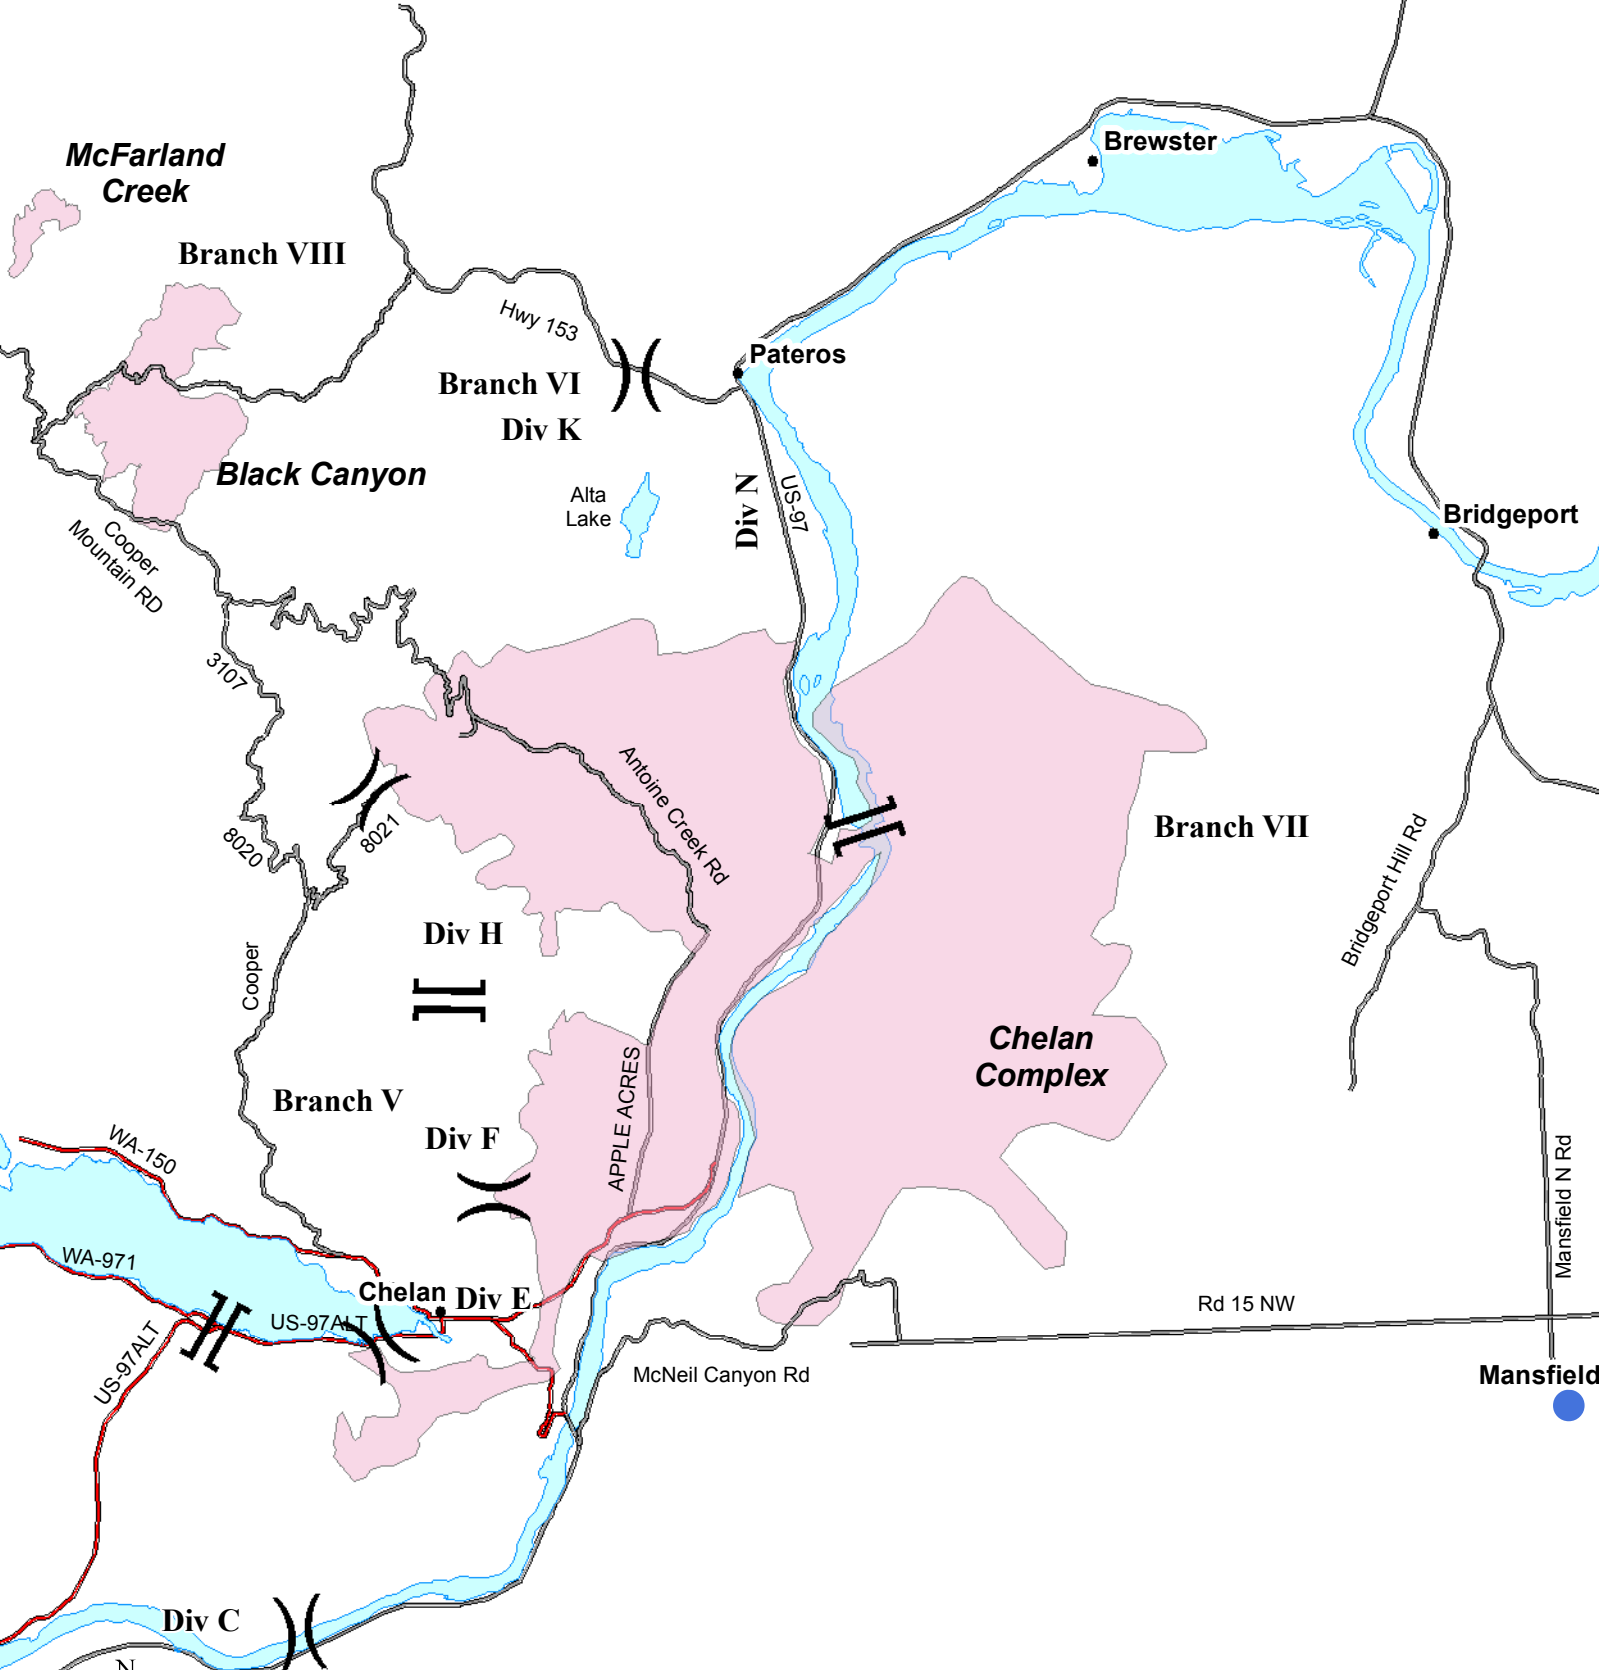

# Chelan Area Fires Transportation Map 2 August 16, 2015

## Legend

● Helispot