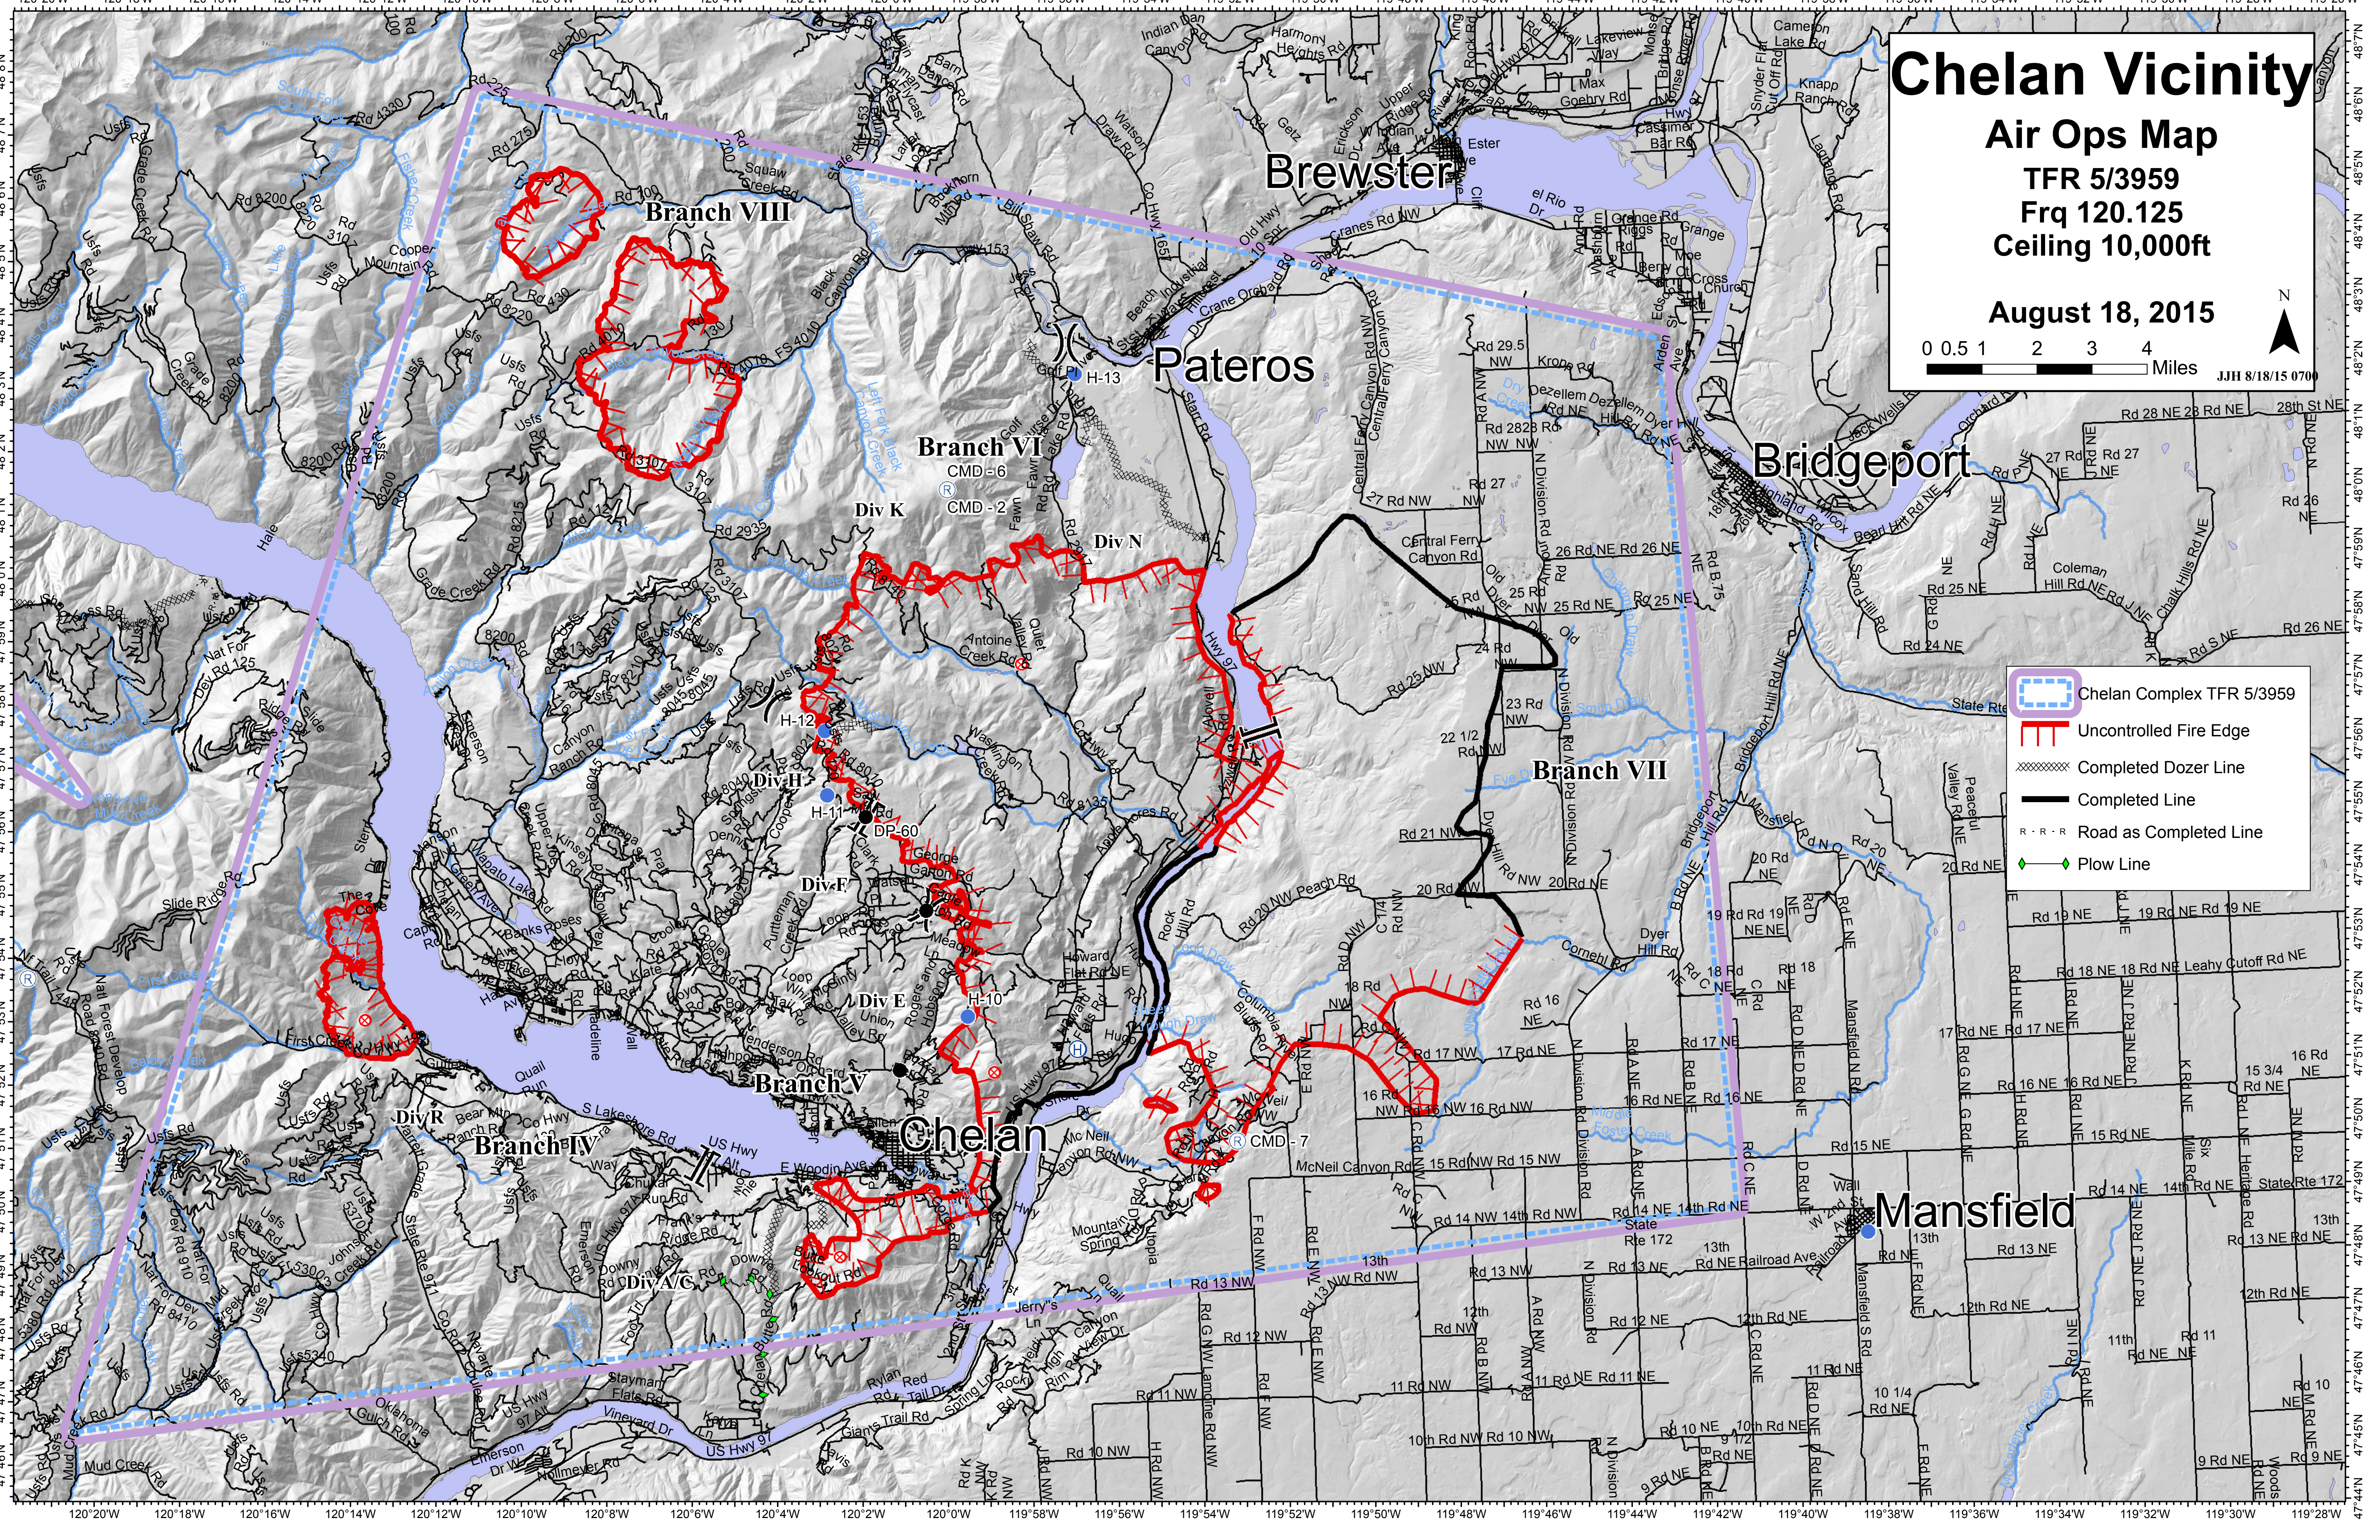

Chelan Vicinity

Air Ops Map

TFR 5/3959
Frq 120.125
Ceiling 10,000ft

August 18, 2015

0 0.5 1 2 3 4 Miles

JJH 8/18/15 070

-  Chelan Complex TFR 5/3959
-  Uncontrolled Fire Edge
-  Completed Dozer Line
-  Completed Line
-  Road as Completed Line
-  Plow Line