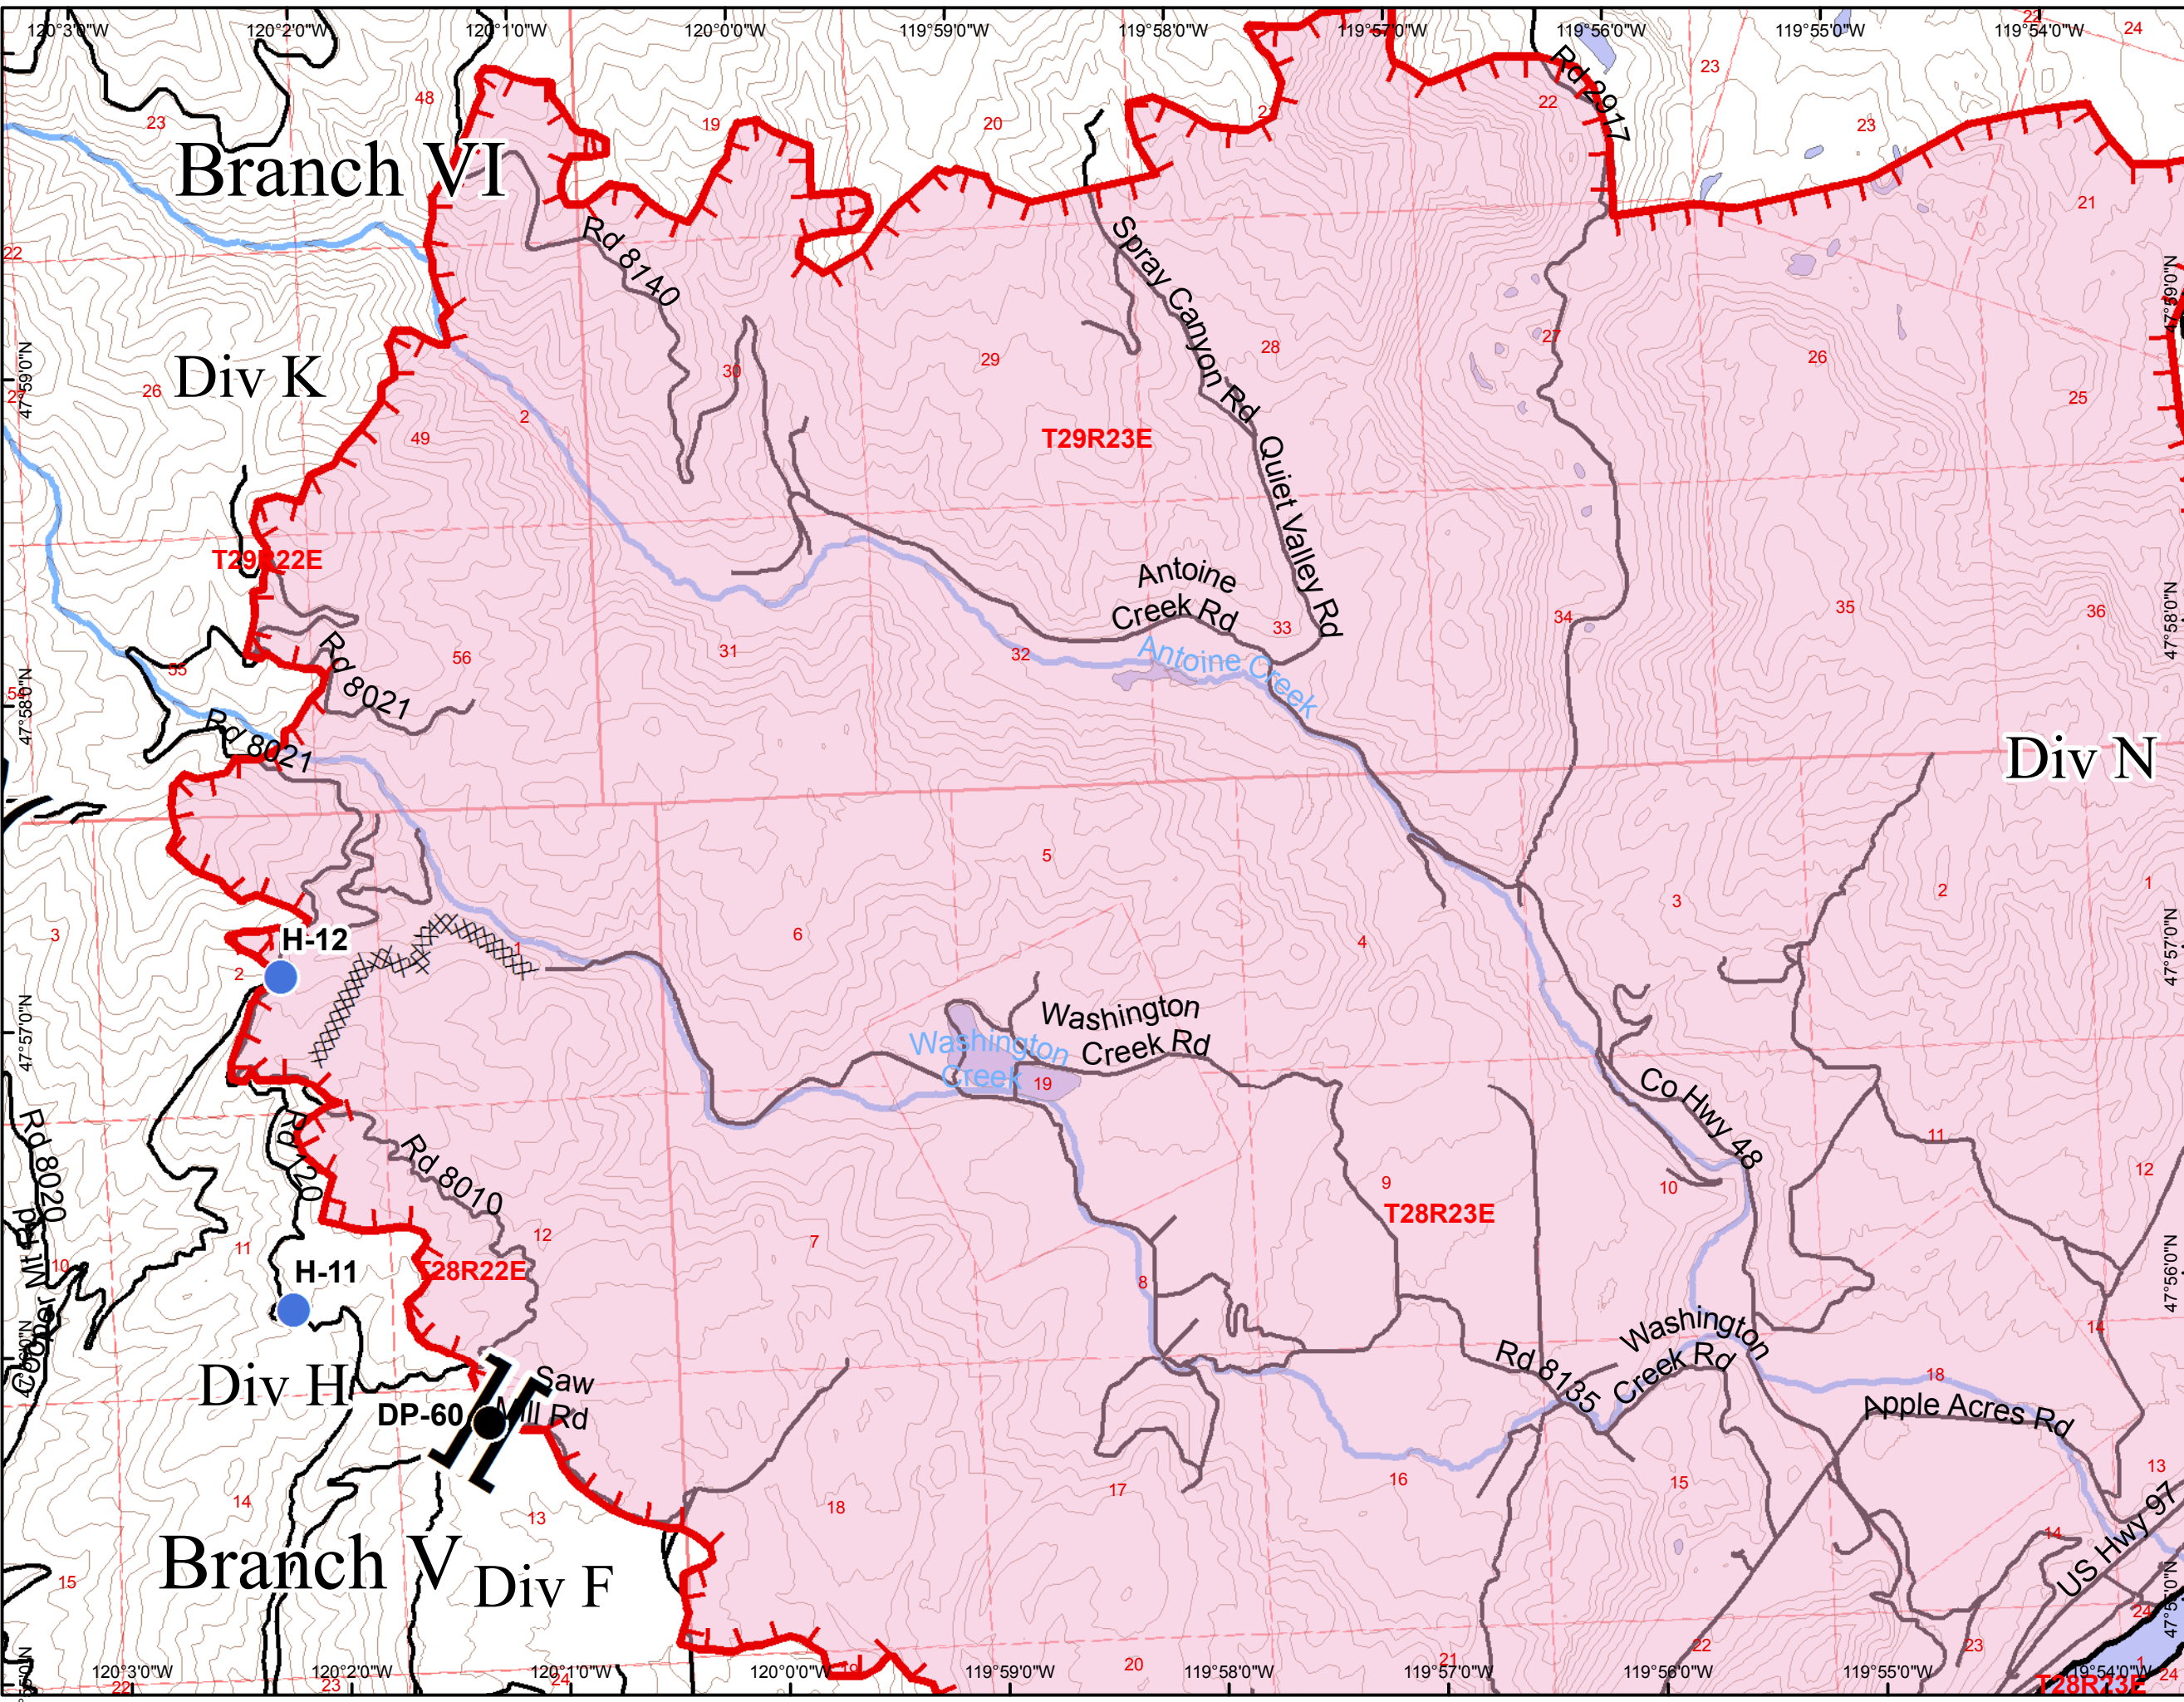

Page 1 of 9

Perimeter as of
August 16, 2015 at 2200
63,425 acres

Chelan Complex WA-SES-000701 IAP Map August 18, 2015

Page 2 of 9

Perimeter as of
August 16, 2015 at 2200
63,425 acres

- Helispot
- Repeater
- Uncontrolled Fire Edge
- Completed Dozer Line
- Fire Area

- Drop Point
- Helispot
- Uncontrolled Fire Edge
- Completed Dozer Line
- Completed Line
- Fire Area

Chelan Complex WA-SES-000701 IAP Map August 18, 2015

Page 5 of 9
Perimeter as of
August 16, 2015 at 2200
63,425 acres

- Drop Point
- Ⓜ Helibase
- Helispot
- ┌─┐ Uncontrolled Fire Edge
- XXXXX Completed Dozer Line
- Completed Line
- Fire Area

Chelan Complex WA-SES-000701 IAP Map August 18, 2015

Page 6 of 9
Perimeter as of
August 16, 2015 at 2200
63,425 acres

- Uncontrolled Fire Edge
- Completed Dozer Line
- Completed Line
- R - R - Road as Completed Line
- Plow Line
- Fire Area

Chelan Complex WA-SES-000701 IAP Map August 18, 2015

Page 7 of 9

Perimeter as of
August 16, 2015 at 2200
63,425 acres