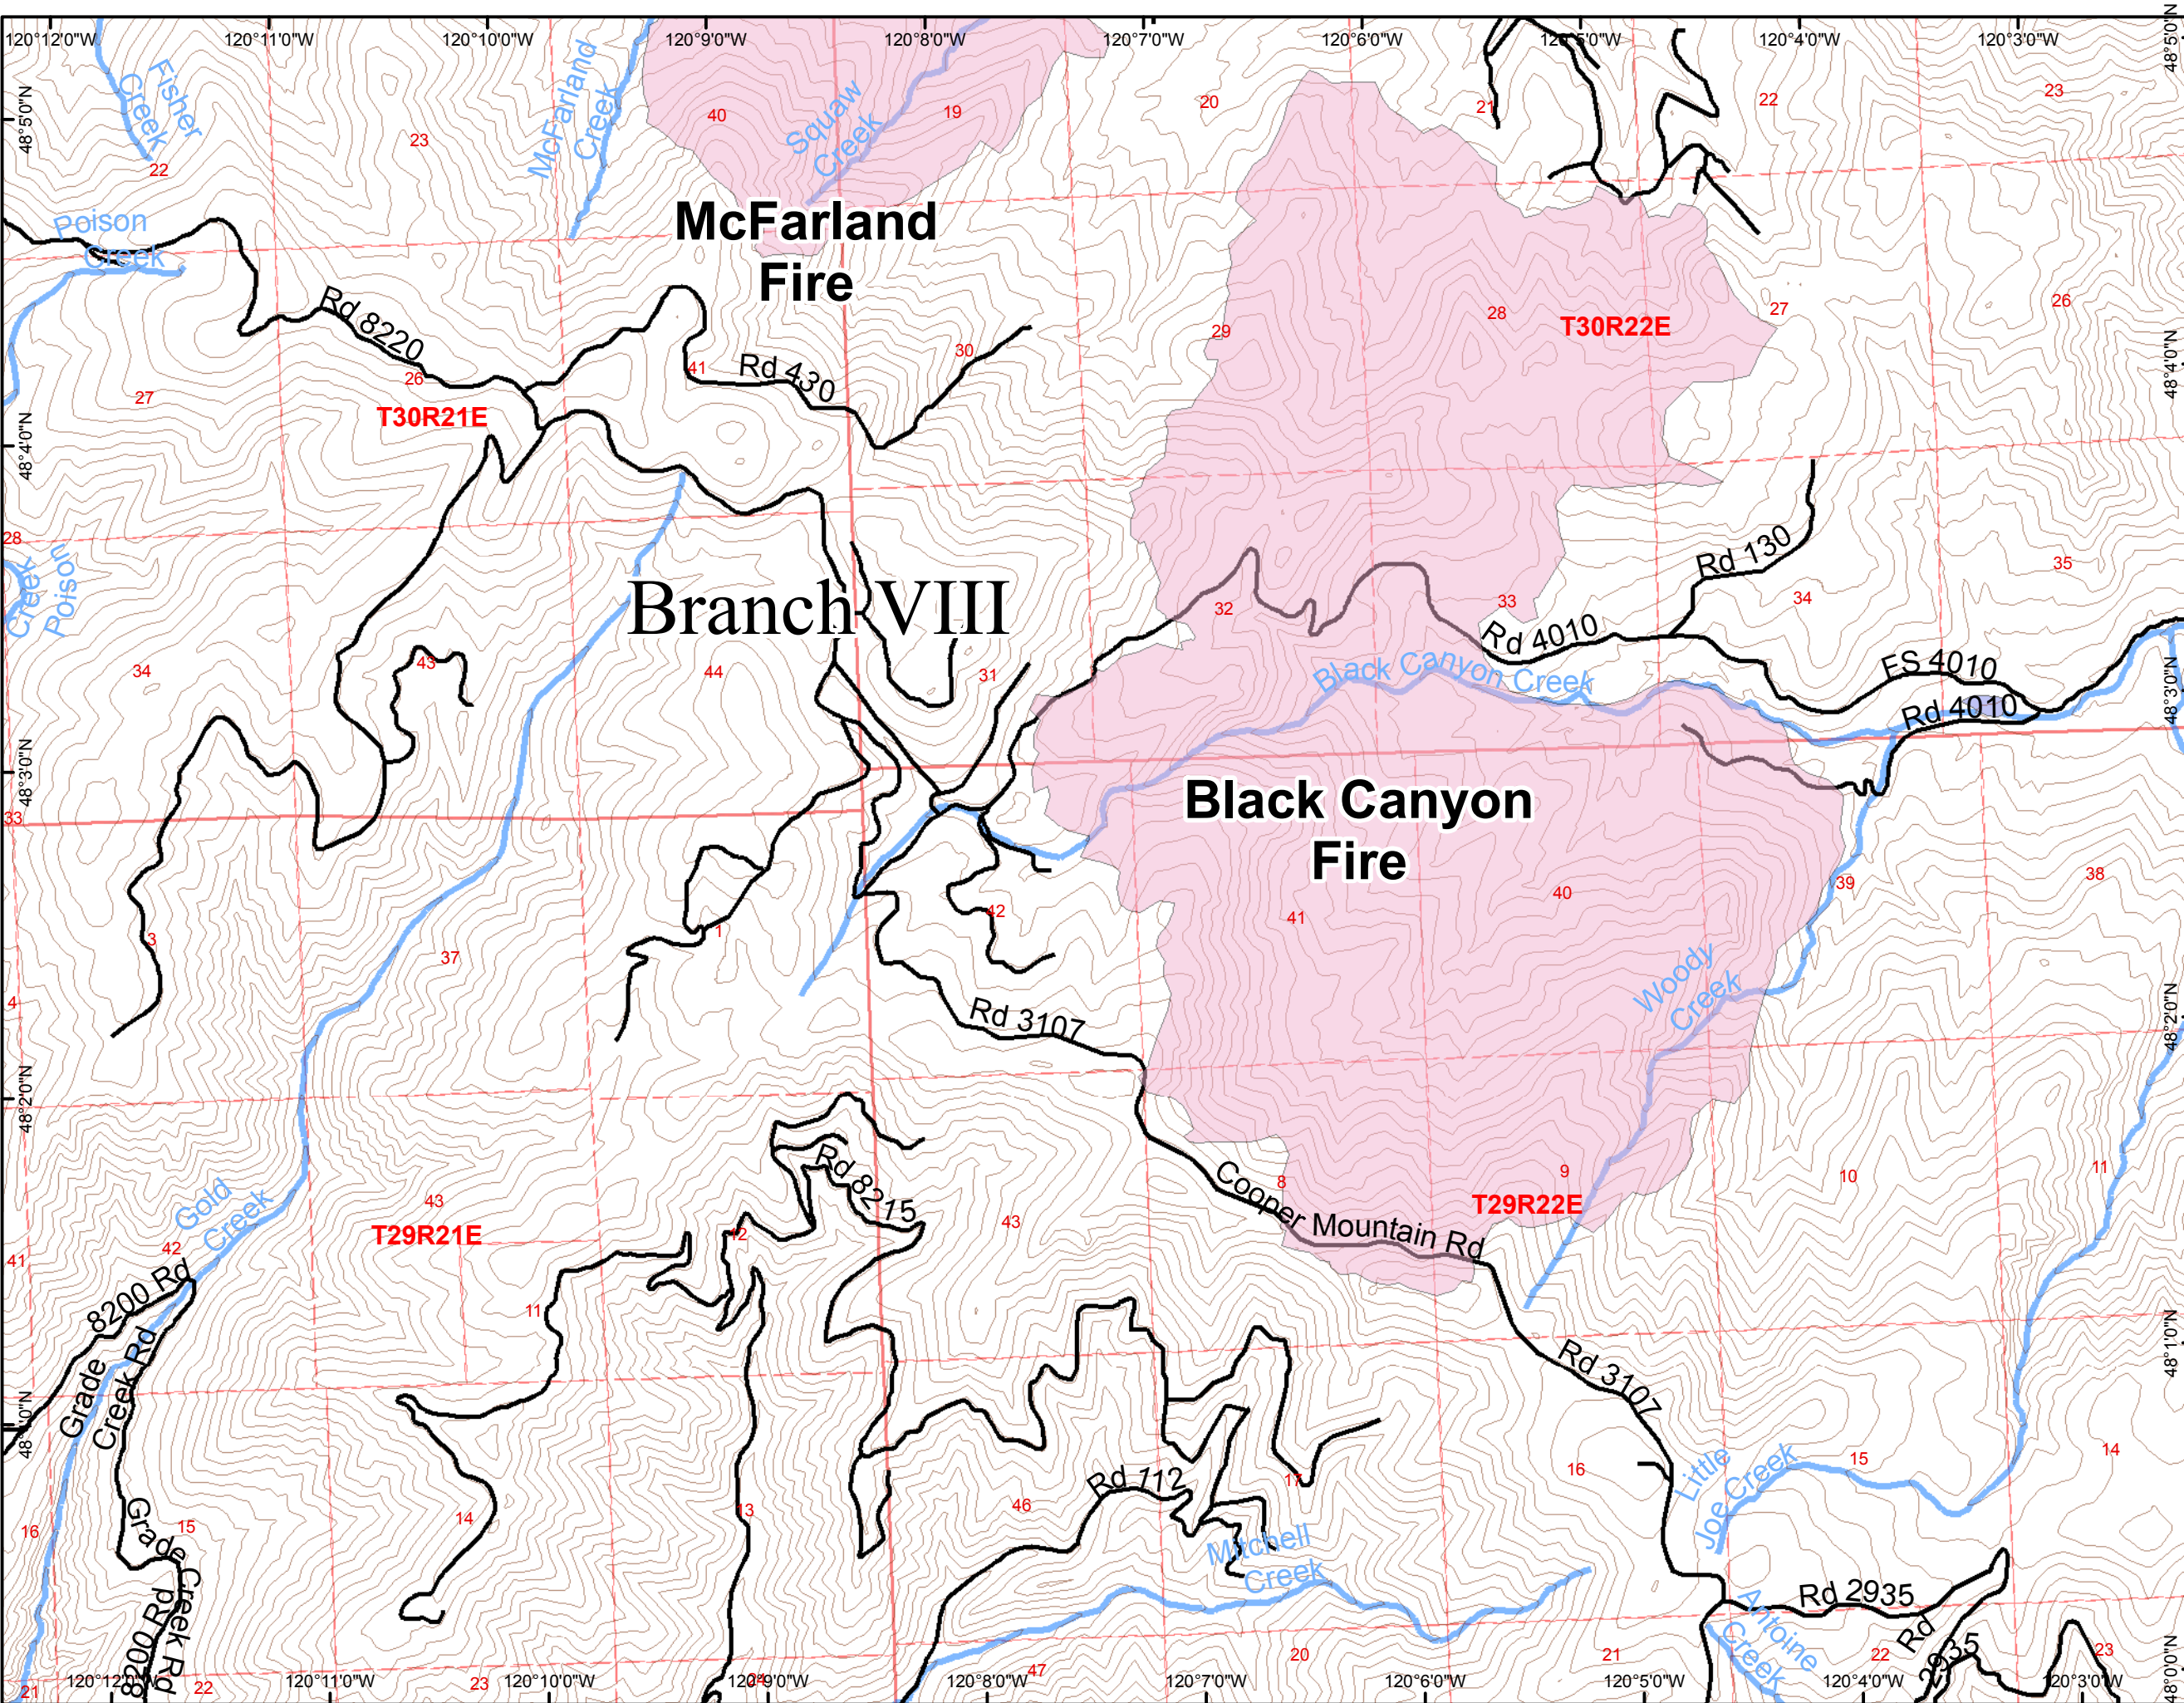

**Chelan Complex
WA-SES-000701
IAP Map Index
August 18, 2015**

**Perimeter as of
August 15, 2015 at 2113
56,500 acres**

- Drop Point
- Ⓜ Helibase
- Helispot
- Ⓜ Repeater
- Fire Area

Chelan Complex WA-SES-000701 IAP Map August 18, 2015

Page 1 of 9

Perimeter as of
August 16, 2015 at 2200
63,425 acres

Chelan Complex WA-SES-000701 IAP Map August 18, 2015

Page 2 of 9

Perimeter as of
August 16, 2015 at 2200
63,425 acres

- Helispot
- Repeater
- Uncontrolled Fire Edge
- Completed Dozer Line
- Fire Area

- Drop Point
- Helispot
- Uncontrolled Fire Edge
- Completed Dozer Line
- Completed Line
- Fire Area

Chelan Complex WA-SES-000701 IAP Map August 18, 2015

Page 5 of 9
Perimeter as of
August 16, 2015 at 2200
63,425 acres

- Uncontrolled Fire Edge
- Completed Dozer Line
- Completed Line
- R - R - Road as Completed Line
- Plow Line
- Fire Area

Chelan Complex WA-SES-000701 IAP Map August 18, 2015

Page 7 of 9

Perimeter as of
August 16, 2015 at 2200
63,425 acres