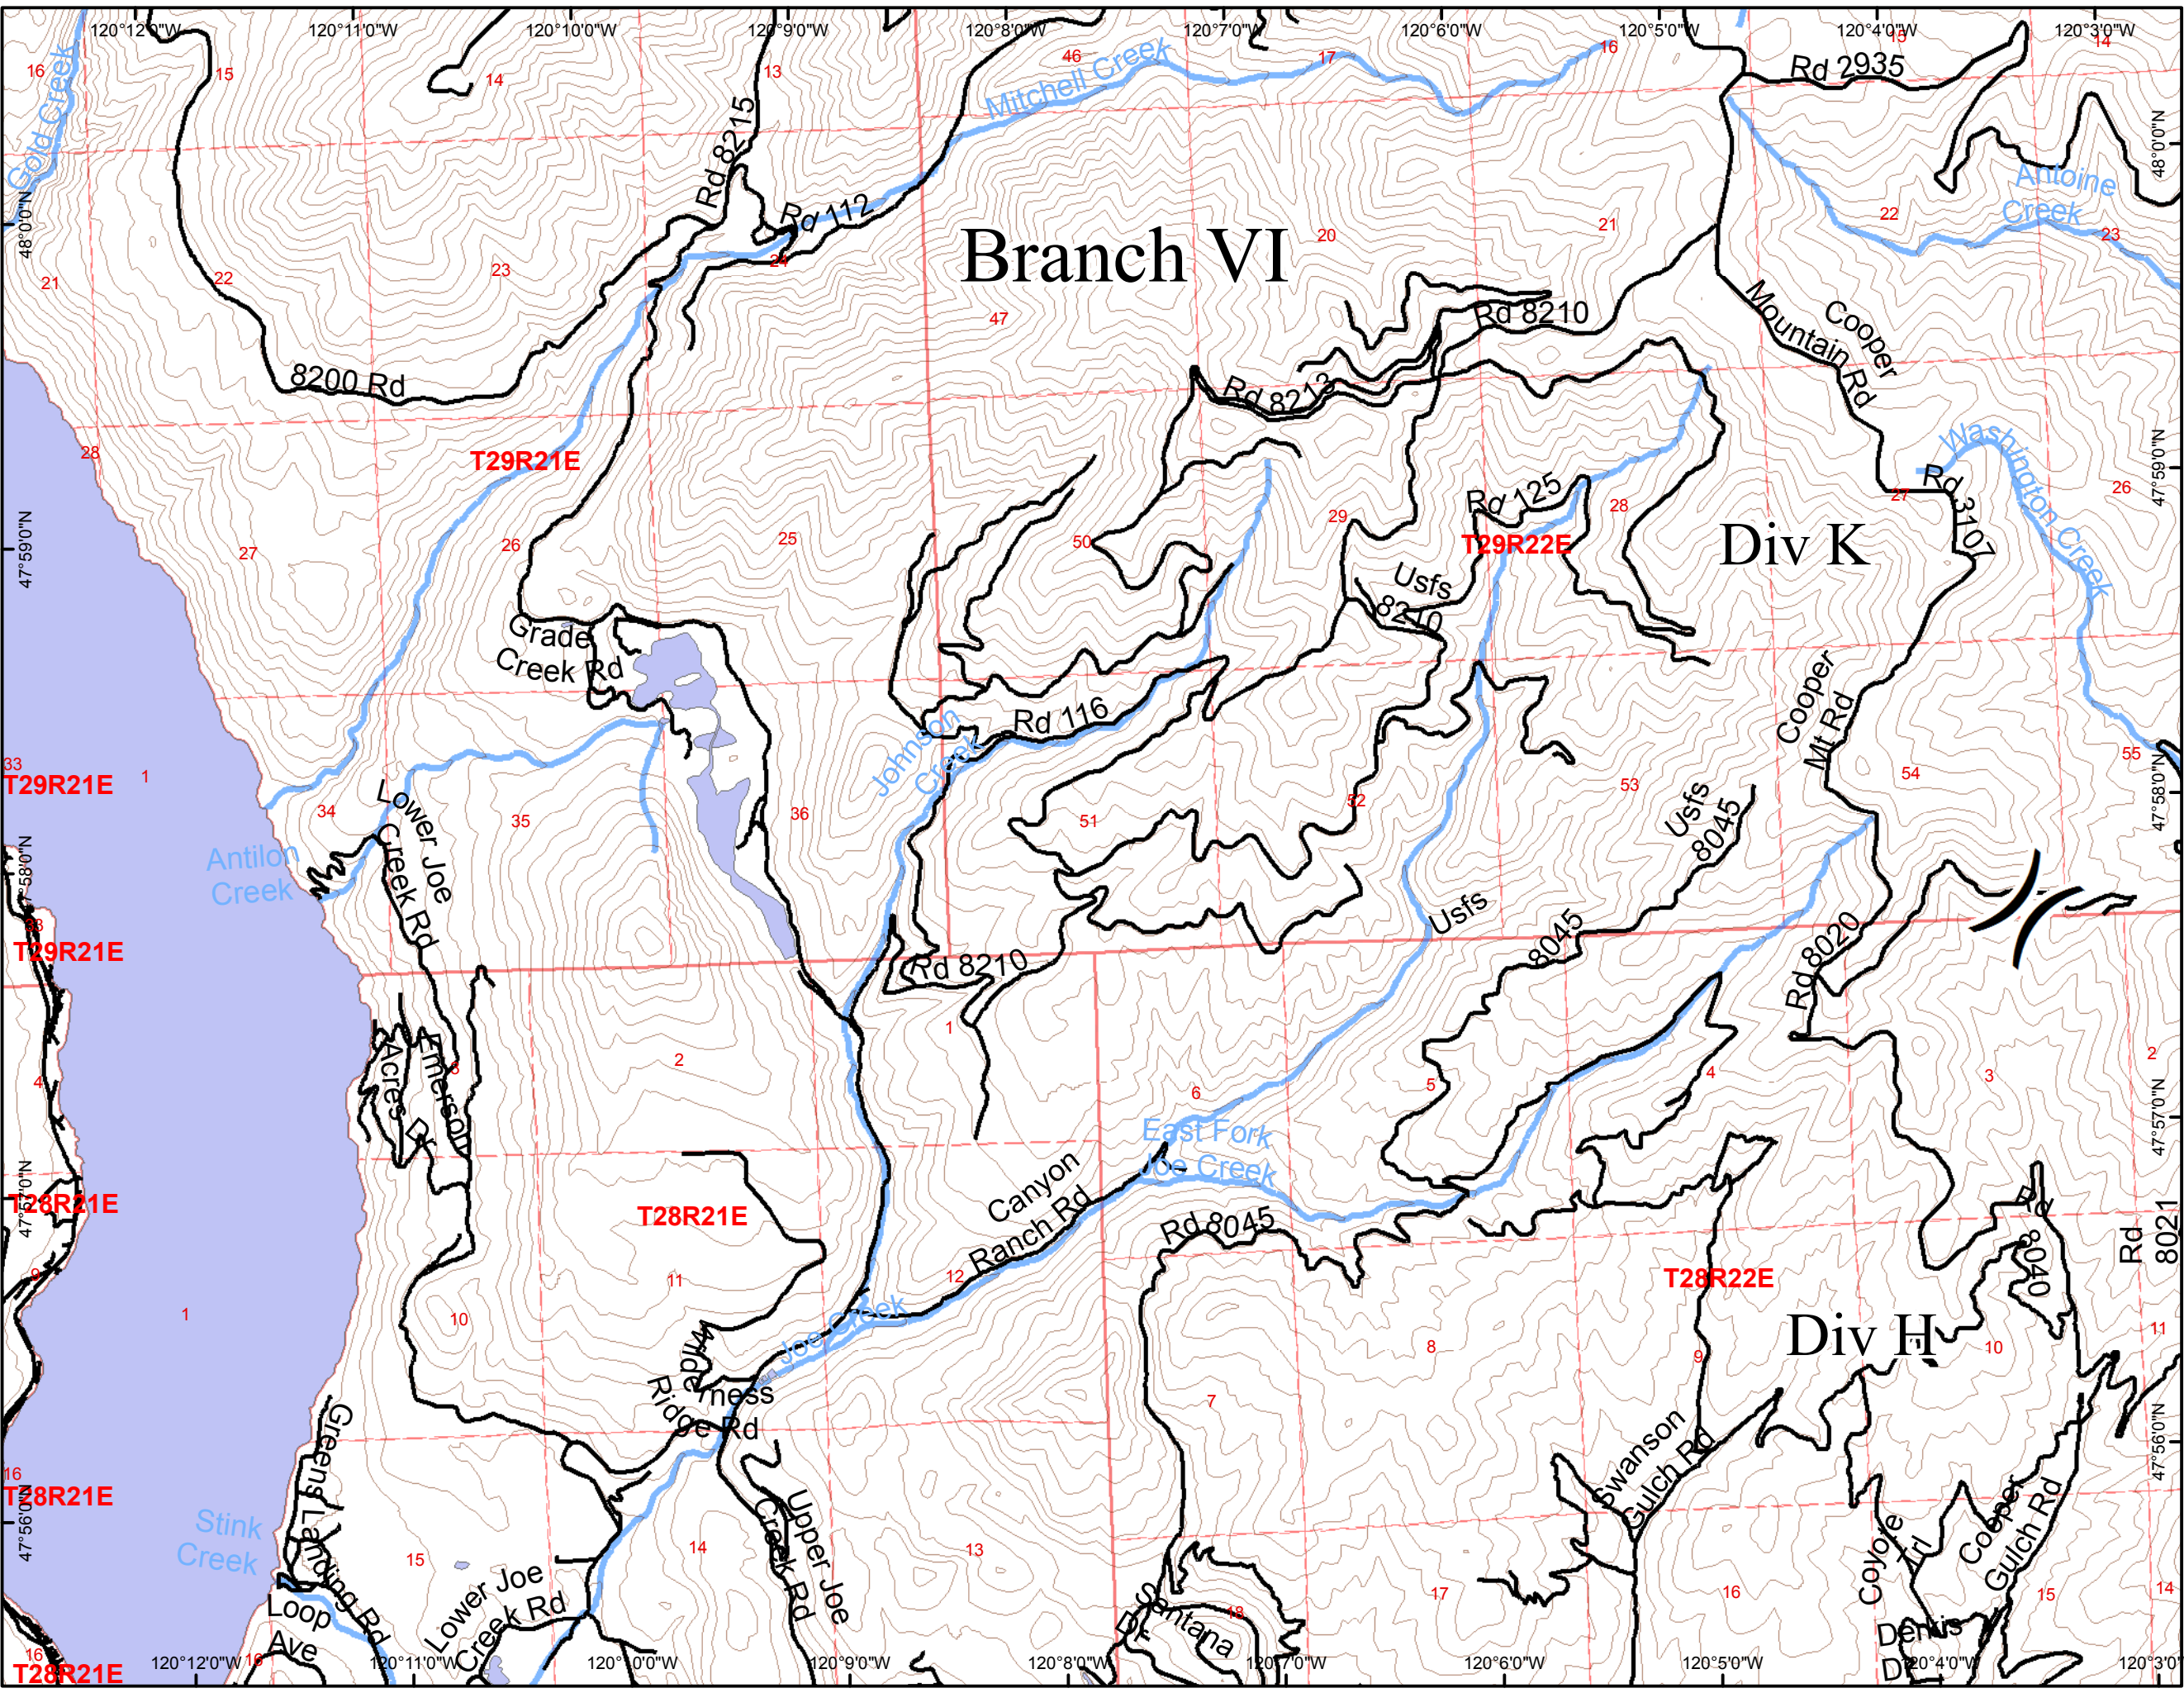

Chelan Complex WA-SES-000701 IAP Map August 18, 2015

Page 3 of 9

Perimeter as of
August 16, 2015 at 2200
63,425 acres