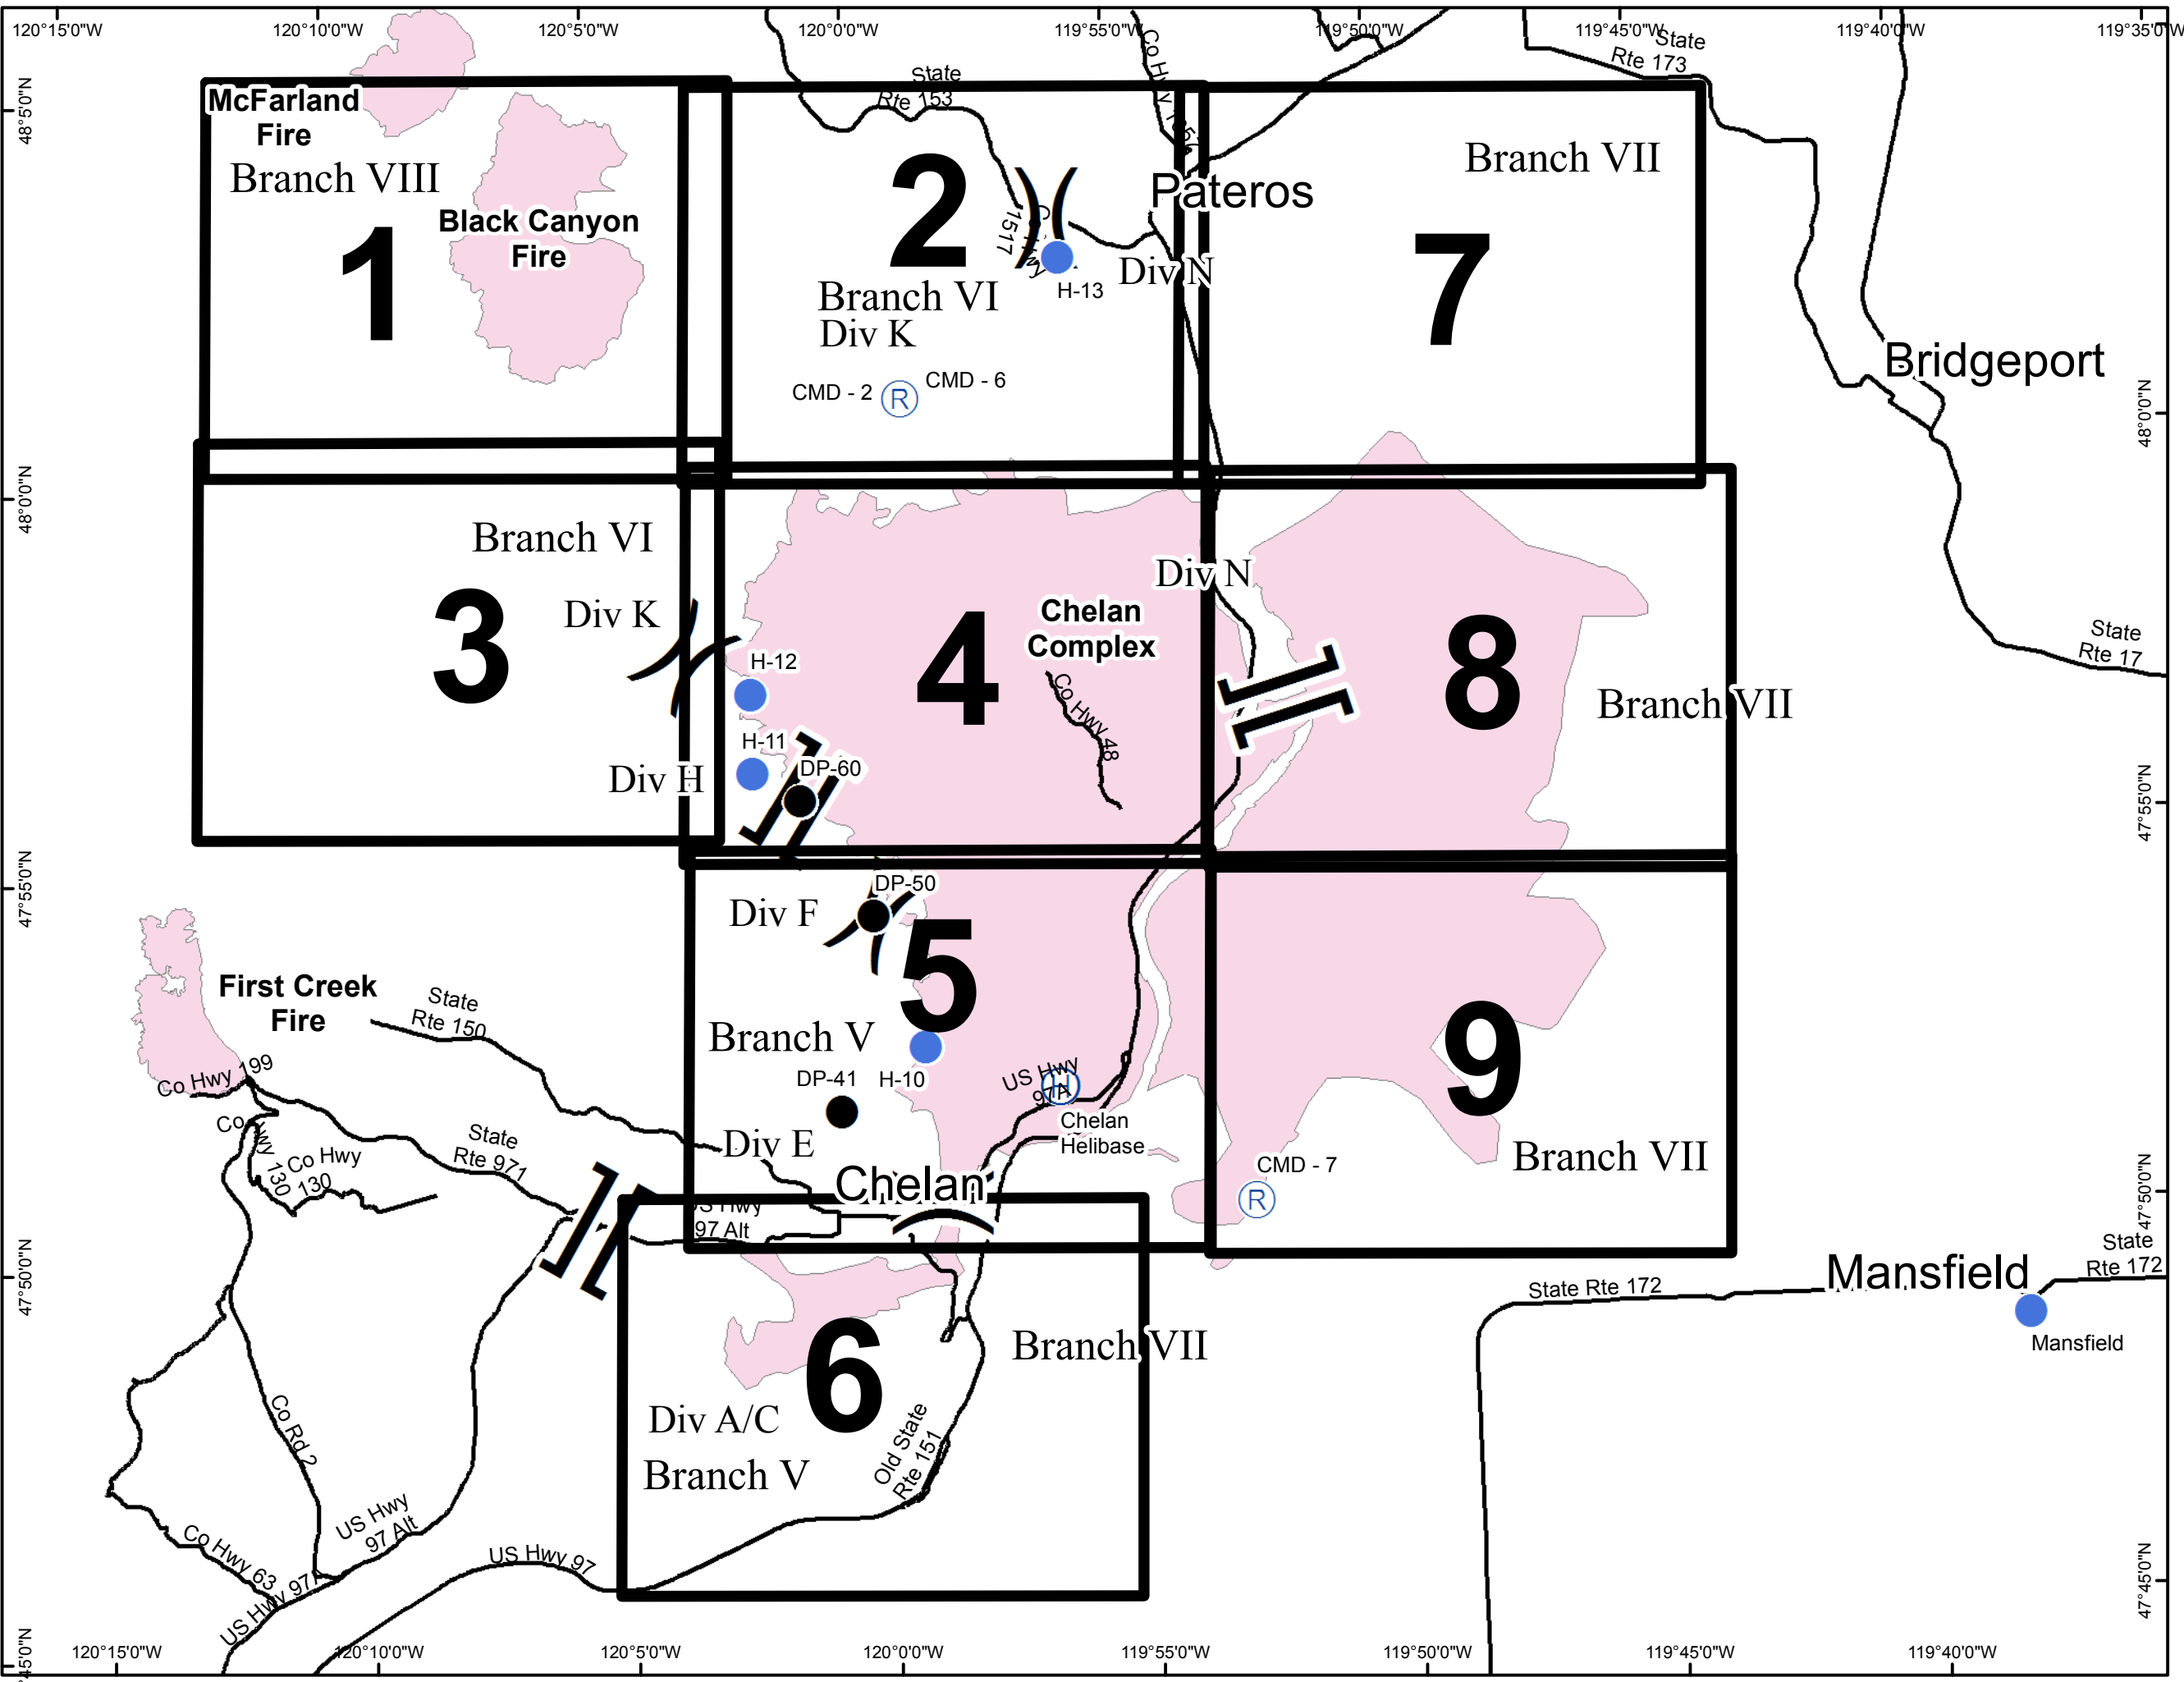

**Chelan Complex
WA-SES-000701
IAP Map Index
August 18, 2015**

**Perimeter as of
August 15, 2015 at 2113
56,500 acres**

- Drop Point
- Ⓜ Helibase
- Helispot
- Ⓜ Repeater
- Fire Area

Chelan Complex WA-SES-000701 IAP Map August 18, 2015

Page 1 of 9

Perimeter as of
August 16, 2015 at 2200
63,425 acres

Chelan Complex WA-SES-000701 IAP Map August 18, 2015

Page 2 of 9

Perimeter as of
August 16, 2015 at 2200
63,425 acres

- Helispot
- Repeater
- Uncontrolled Fire Edge
- Completed Dozer Line
- Fire Area

- Drop Point
- Helispot
- Uncontrolled Fire Edge
- Completed Dozer Line
- Completed Line
- Fire Area

Chelan Complex WA-SES-000701 IAP Map August 18, 2015

Page 5 of 9
Perimeter as of
August 16, 2015 at 2200
63,425 acres

- Uncontrolled Fire Edge
- Completed Dozer Line
- Completed Line
- R - R - Road as Completed Line
- Plow Line
- Fire Area

Chelan Complex WA-SES-000701 IAP Map August 18, 2015

Page 7 of 9

Perimeter as of
August 16, 2015 at 2200
63,425 acres