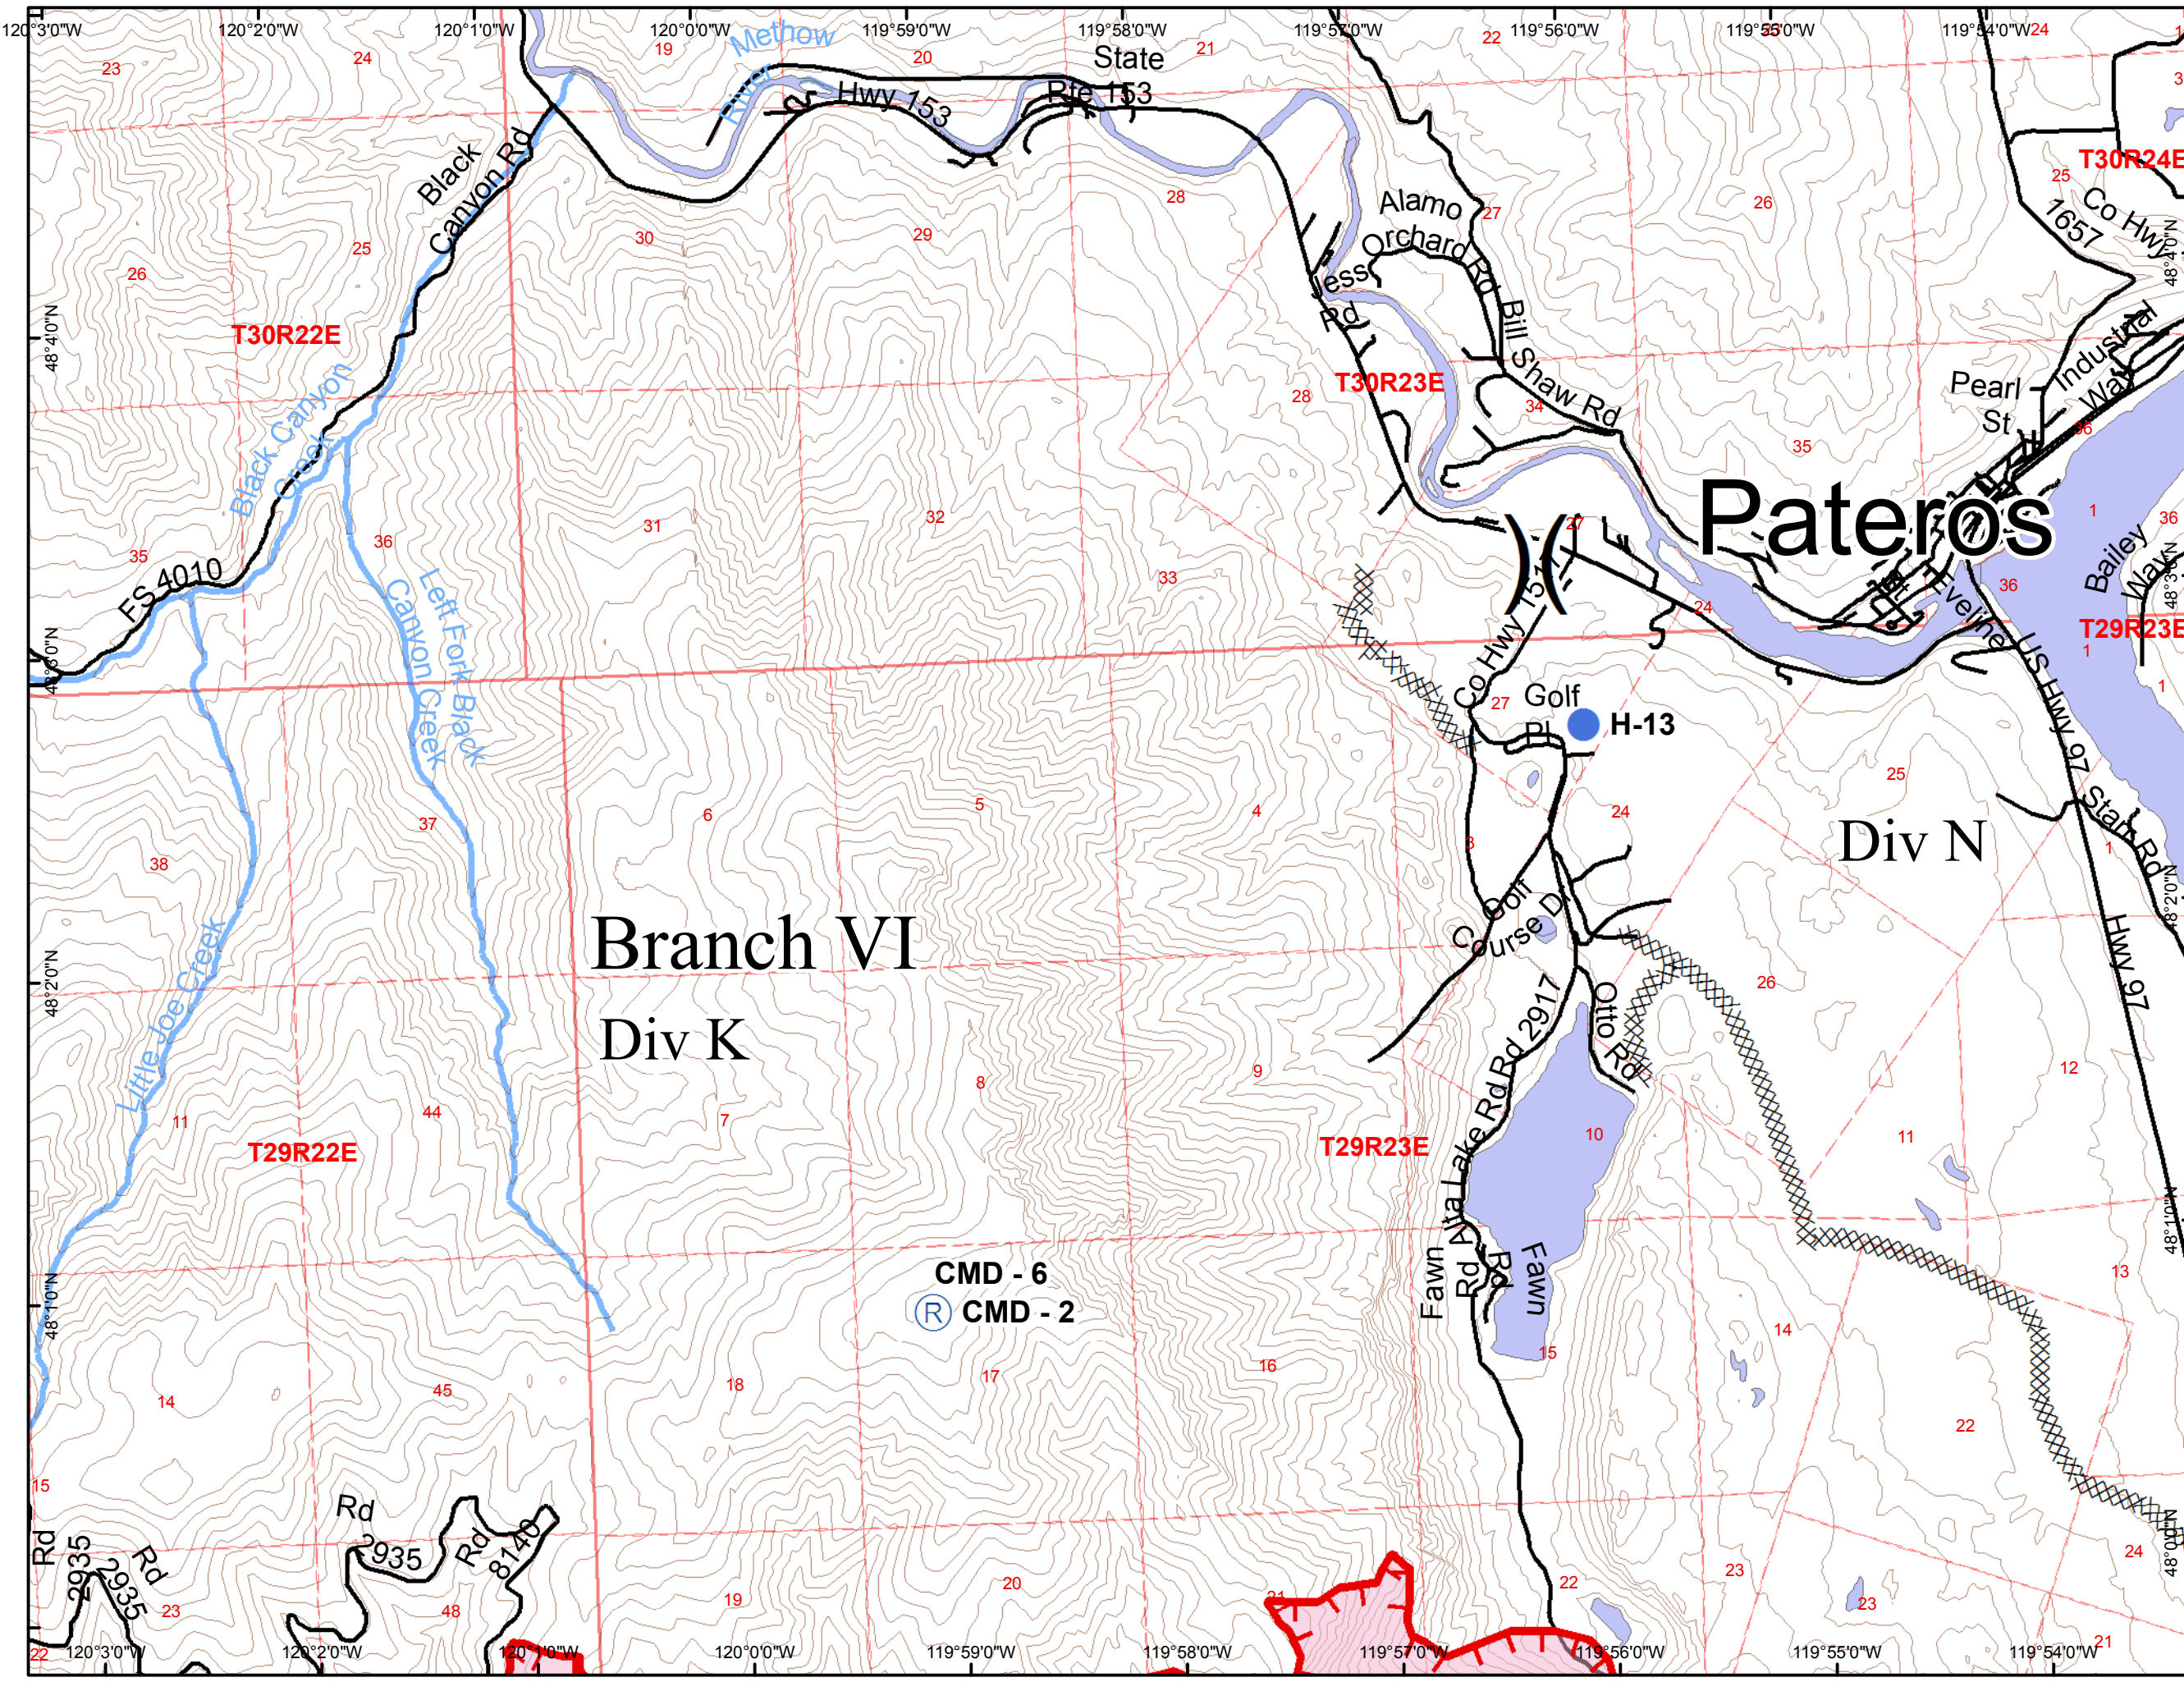

**Chelan Complex
WA-SES-000701
IAP Map Index
August 18, 2015**

**Perimeter as of
August 15, 2015 at 2113
56,500 acres**

- Drop Point
- Ⓜ Helibase
- Helispot
- Ⓜ Repeater
- Fire Area

Chelan Complex WA-SES-000701 IAP Map August 18, 2015

Page 1 of 9

Perimeter as of
August 16, 2015 at 2200
63,425 acres

Chelan Complex WA-SES-000701 IAP Map August 18, 2015

Page 2 of 9

Perimeter as of
August 16, 2015 at 2200
63,425 acres

- Helispot
- Repeater
- Uncontrolled Fire Edge
- Completed Dozer Line
- Fire Area

- Drop Point
- Helispot
- Uncontrolled Fire Edge
- Completed Dozer Line
- Completed Line
- Fire Area

Chelan Complex WA-SES-000701 IAP Map August 18, 2015

Page 5 of 9
Perimeter as of
August 16, 2015 at 2200
63,425 acres

- Uncontrolled Fire Edge
- Completed Dozer Line
- Completed Line
- R - R - Road as Completed Line
- Plow Line
- Fire Area

Chelan Complex WA-SES-000701 IAP Map August 18, 2015

Page 7 of 9

Perimeter as of
August 16, 2015 at 2200
63,425 acres