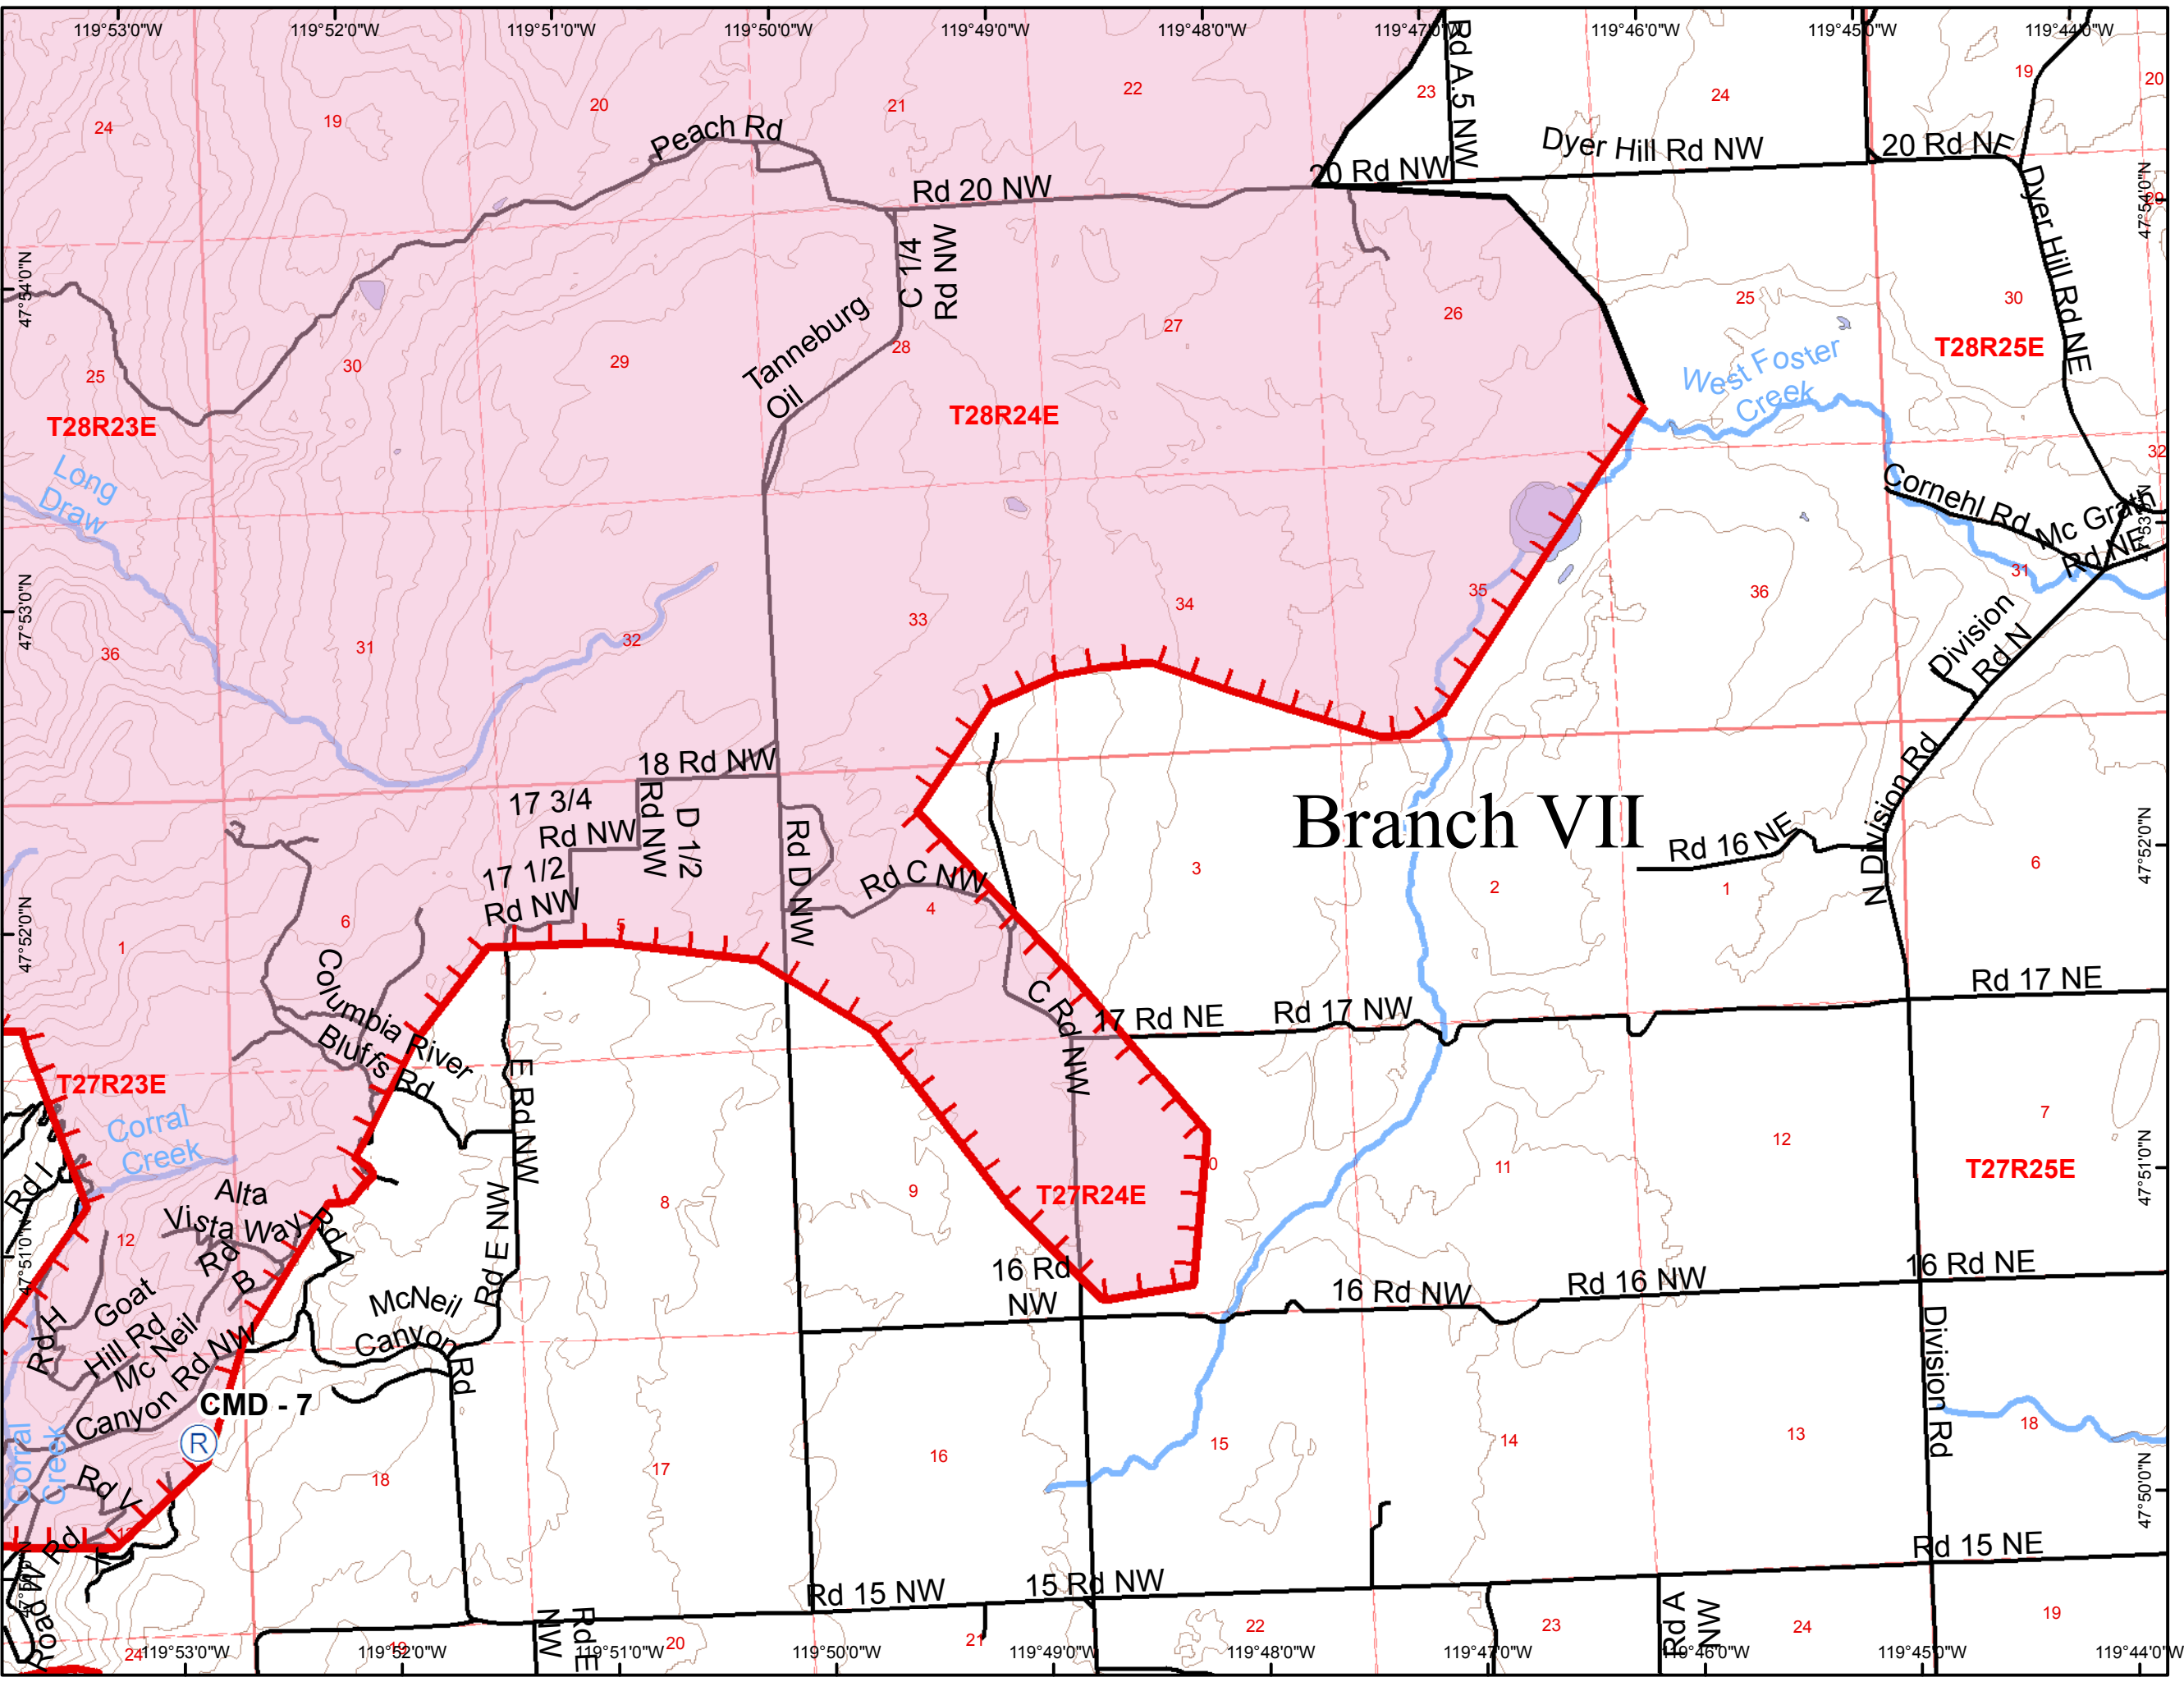

- Drop Point
- Helispot
- Uncontrolled Fire Edge
- Completed Dozer Line
- Completed Line
- Fire Area

Chelan Complex WA-SES-000701 IAP Map August 18, 2015

Page 5 of 9
Perimeter as of
August 16, 2015 at 2200
63,425 acres

- Uncontrolled Fire Edge
- Completed Dozer Line
- Completed Line
- R - R - Road as Completed Line
- Plow Line
- Fire Area

Chelan Complex WA-SES-000701 IAP Map August 18, 2015

Page 7 of 9

Perimeter as of
August 16, 2015 at 2200
63,425 acres

- XXXXX Completed Dozer Line
- Completed Line
- Fire Area

Chelan Complex WA-SES-000701

IAP Map
August 18, 2015

Page 8 of 9

Perimeter as of
August 16, 2015 at 2200
63,425 acres

- Uncontrolled Fire Edge
- Completed Line
- Fire Area

Chelan Complex WA-SES-000701 IAP Map August 18, 2015

Page 9 of 9

Perimeter as of
August 16, 2015 at 2200
63,425 acres

- Repeater
- Uncontrolled Fire Edge
- Completed Line
- Fire Area