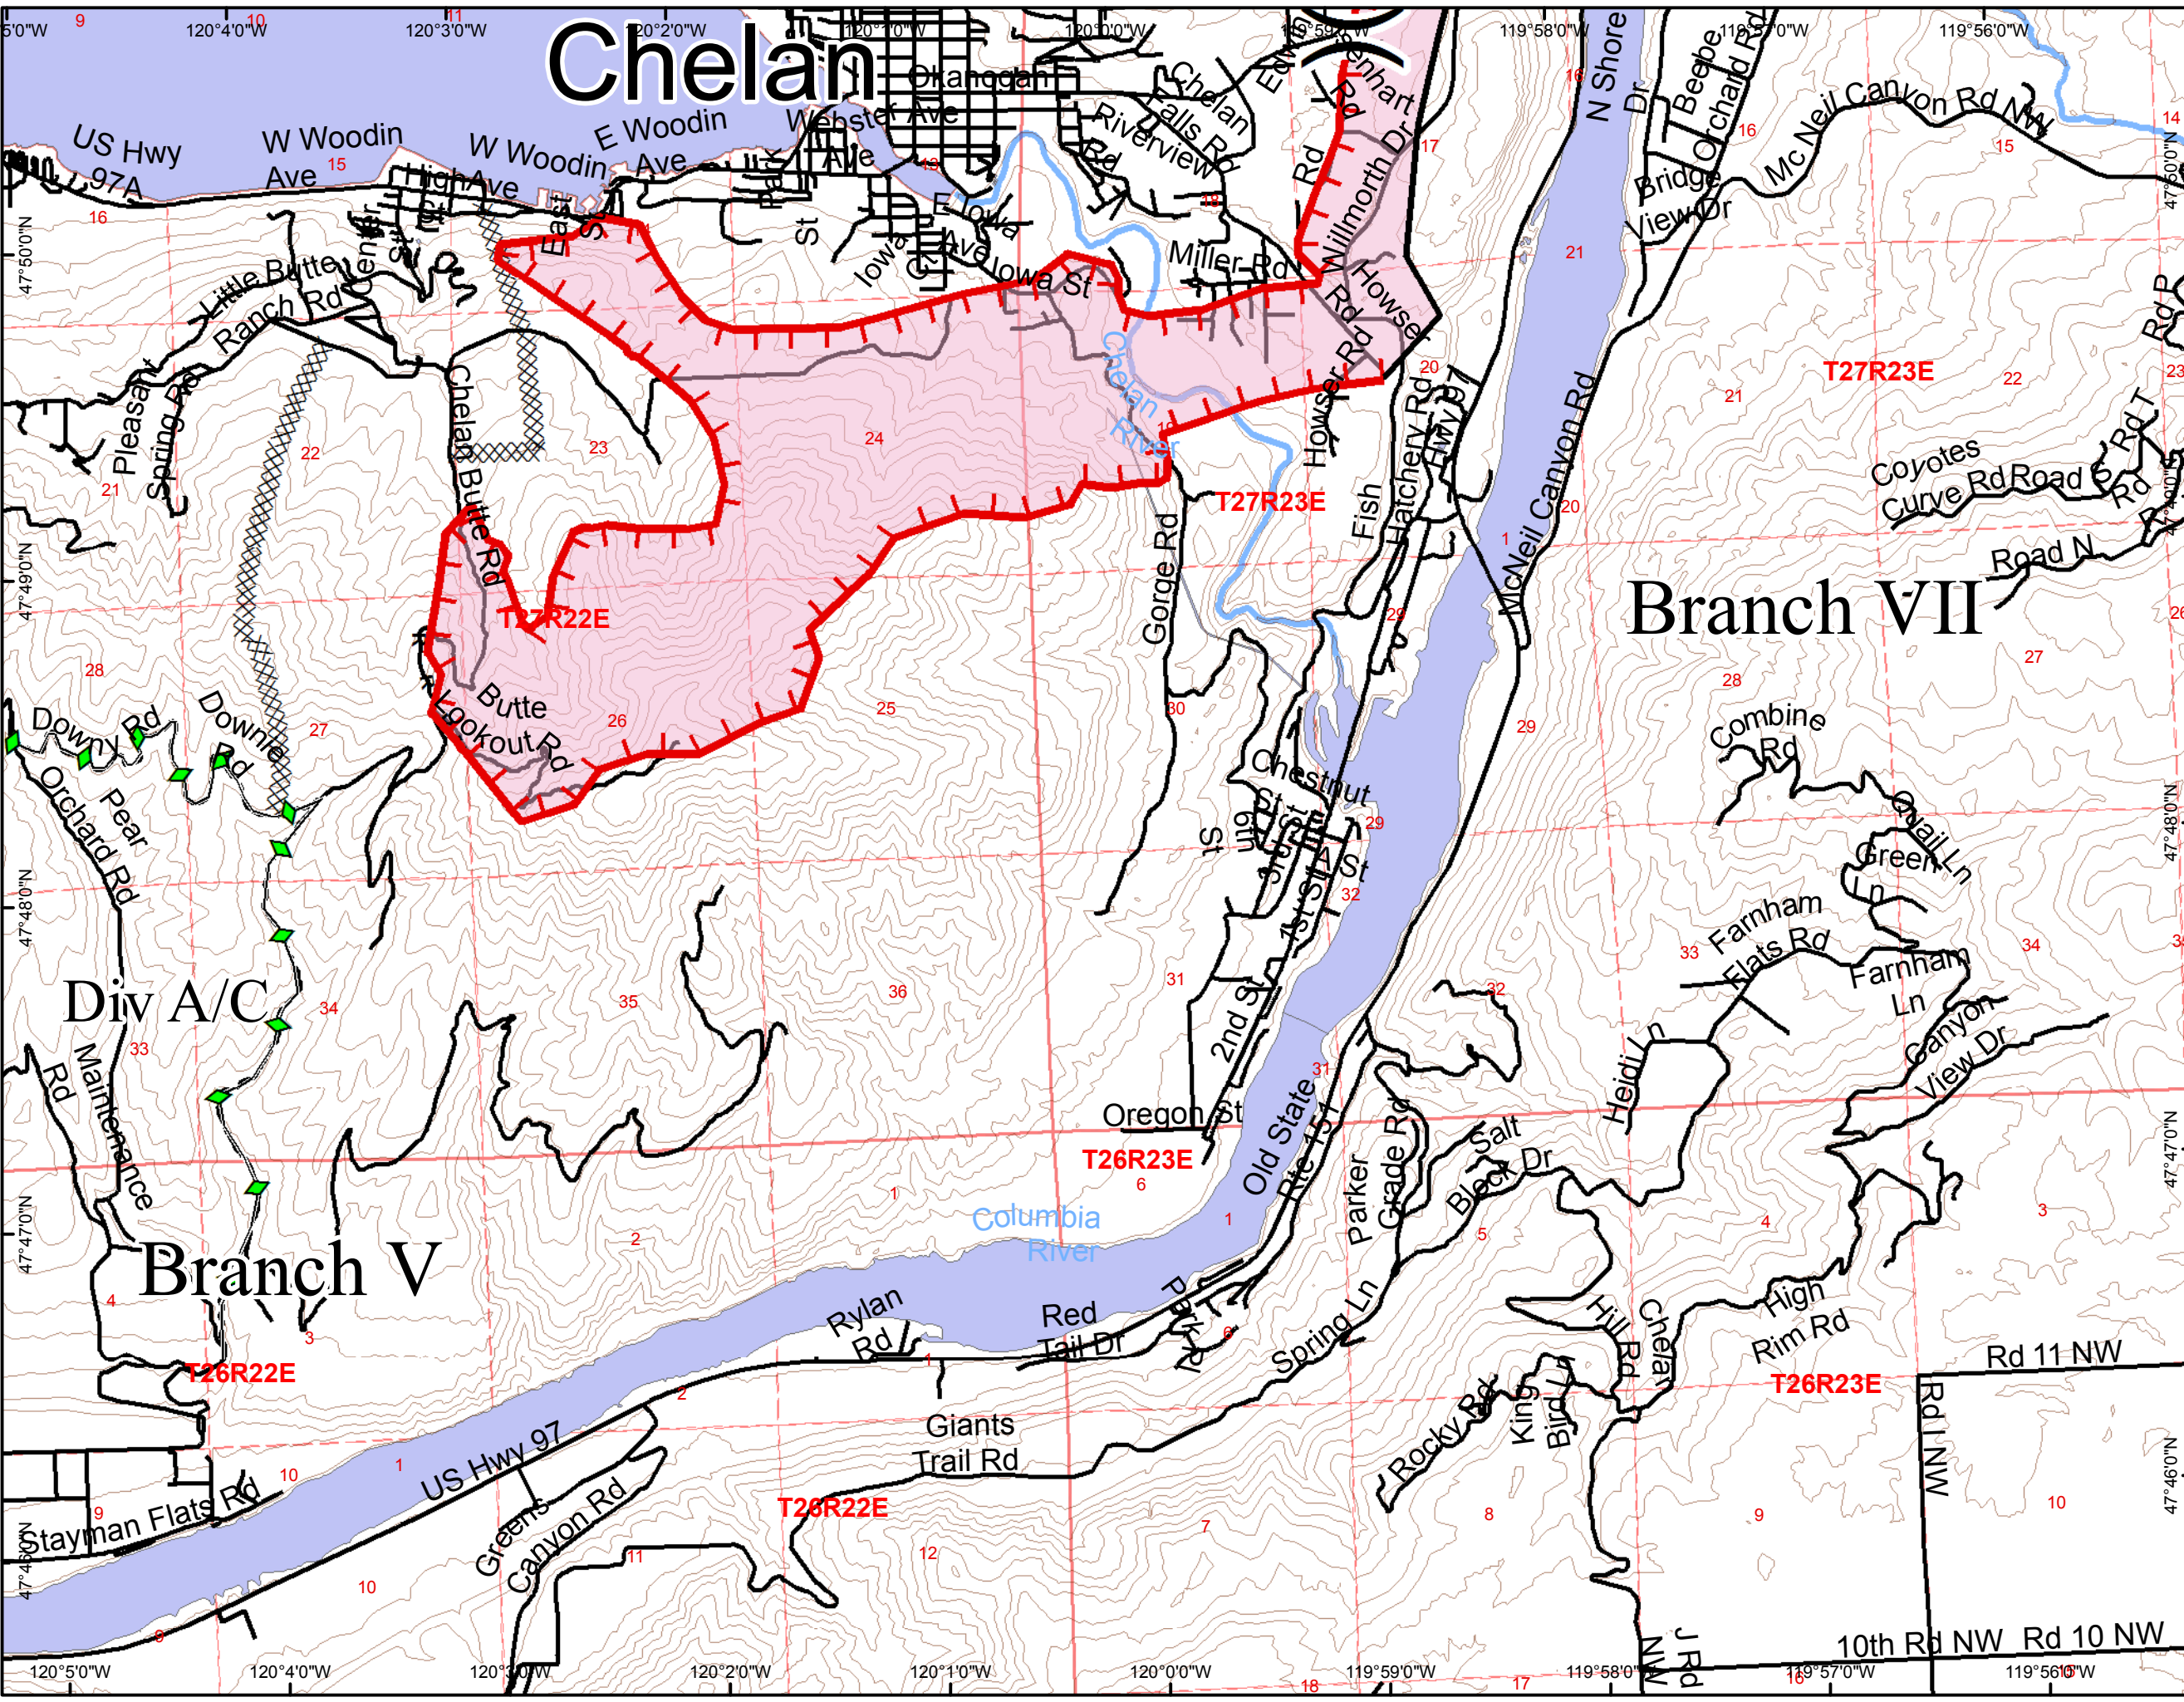

Page 1 of 9

Perimeter as of
August 16, 2015 at 2200
63,425 acres

Chelan Complex WA-SES-000701 IAP Map August 18, 2015

Page 2 of 9

Perimeter as of
August 16, 2015 at 2200
63,425 acres

- Helispot
- Repeater
- Uncontrolled Fire Edge
- Completed Dozer Line
- Fire Area

- Drop Point
- Helispot
- Uncontrolled Fire Edge
- Completed Dozer Line
- Completed Line
- Fire Area

Chelan Complex WA-SES-000701 IAP Map August 18, 2015

Page 5 of 9
Perimeter as of
August 16, 2015 at 2200
63,425 acres

- Drop Point
- Ⓜ Helibase
- Helispot
- ┌─┐ Uncontrolled Fire Edge
- XXXXX Completed Dozer Line
- Completed Line
- Fire Area

Chelan Complex WA-SES-000701 IAP Map August 18, 2015

Page 6 of 9
Perimeter as of
August 16, 2015 at 2200
63,425 acres

- Uncontrolled Fire Edge
- Completed Dozer Line
- Completed Line
- R - R - Road as Completed Line
- Plow Line
- Fire Area

Chelan Complex WA-SES-000701 IAP Map August 18, 2015

Page 7 of 9

Perimeter as of
August 16, 2015 at 2200
63,425 acres