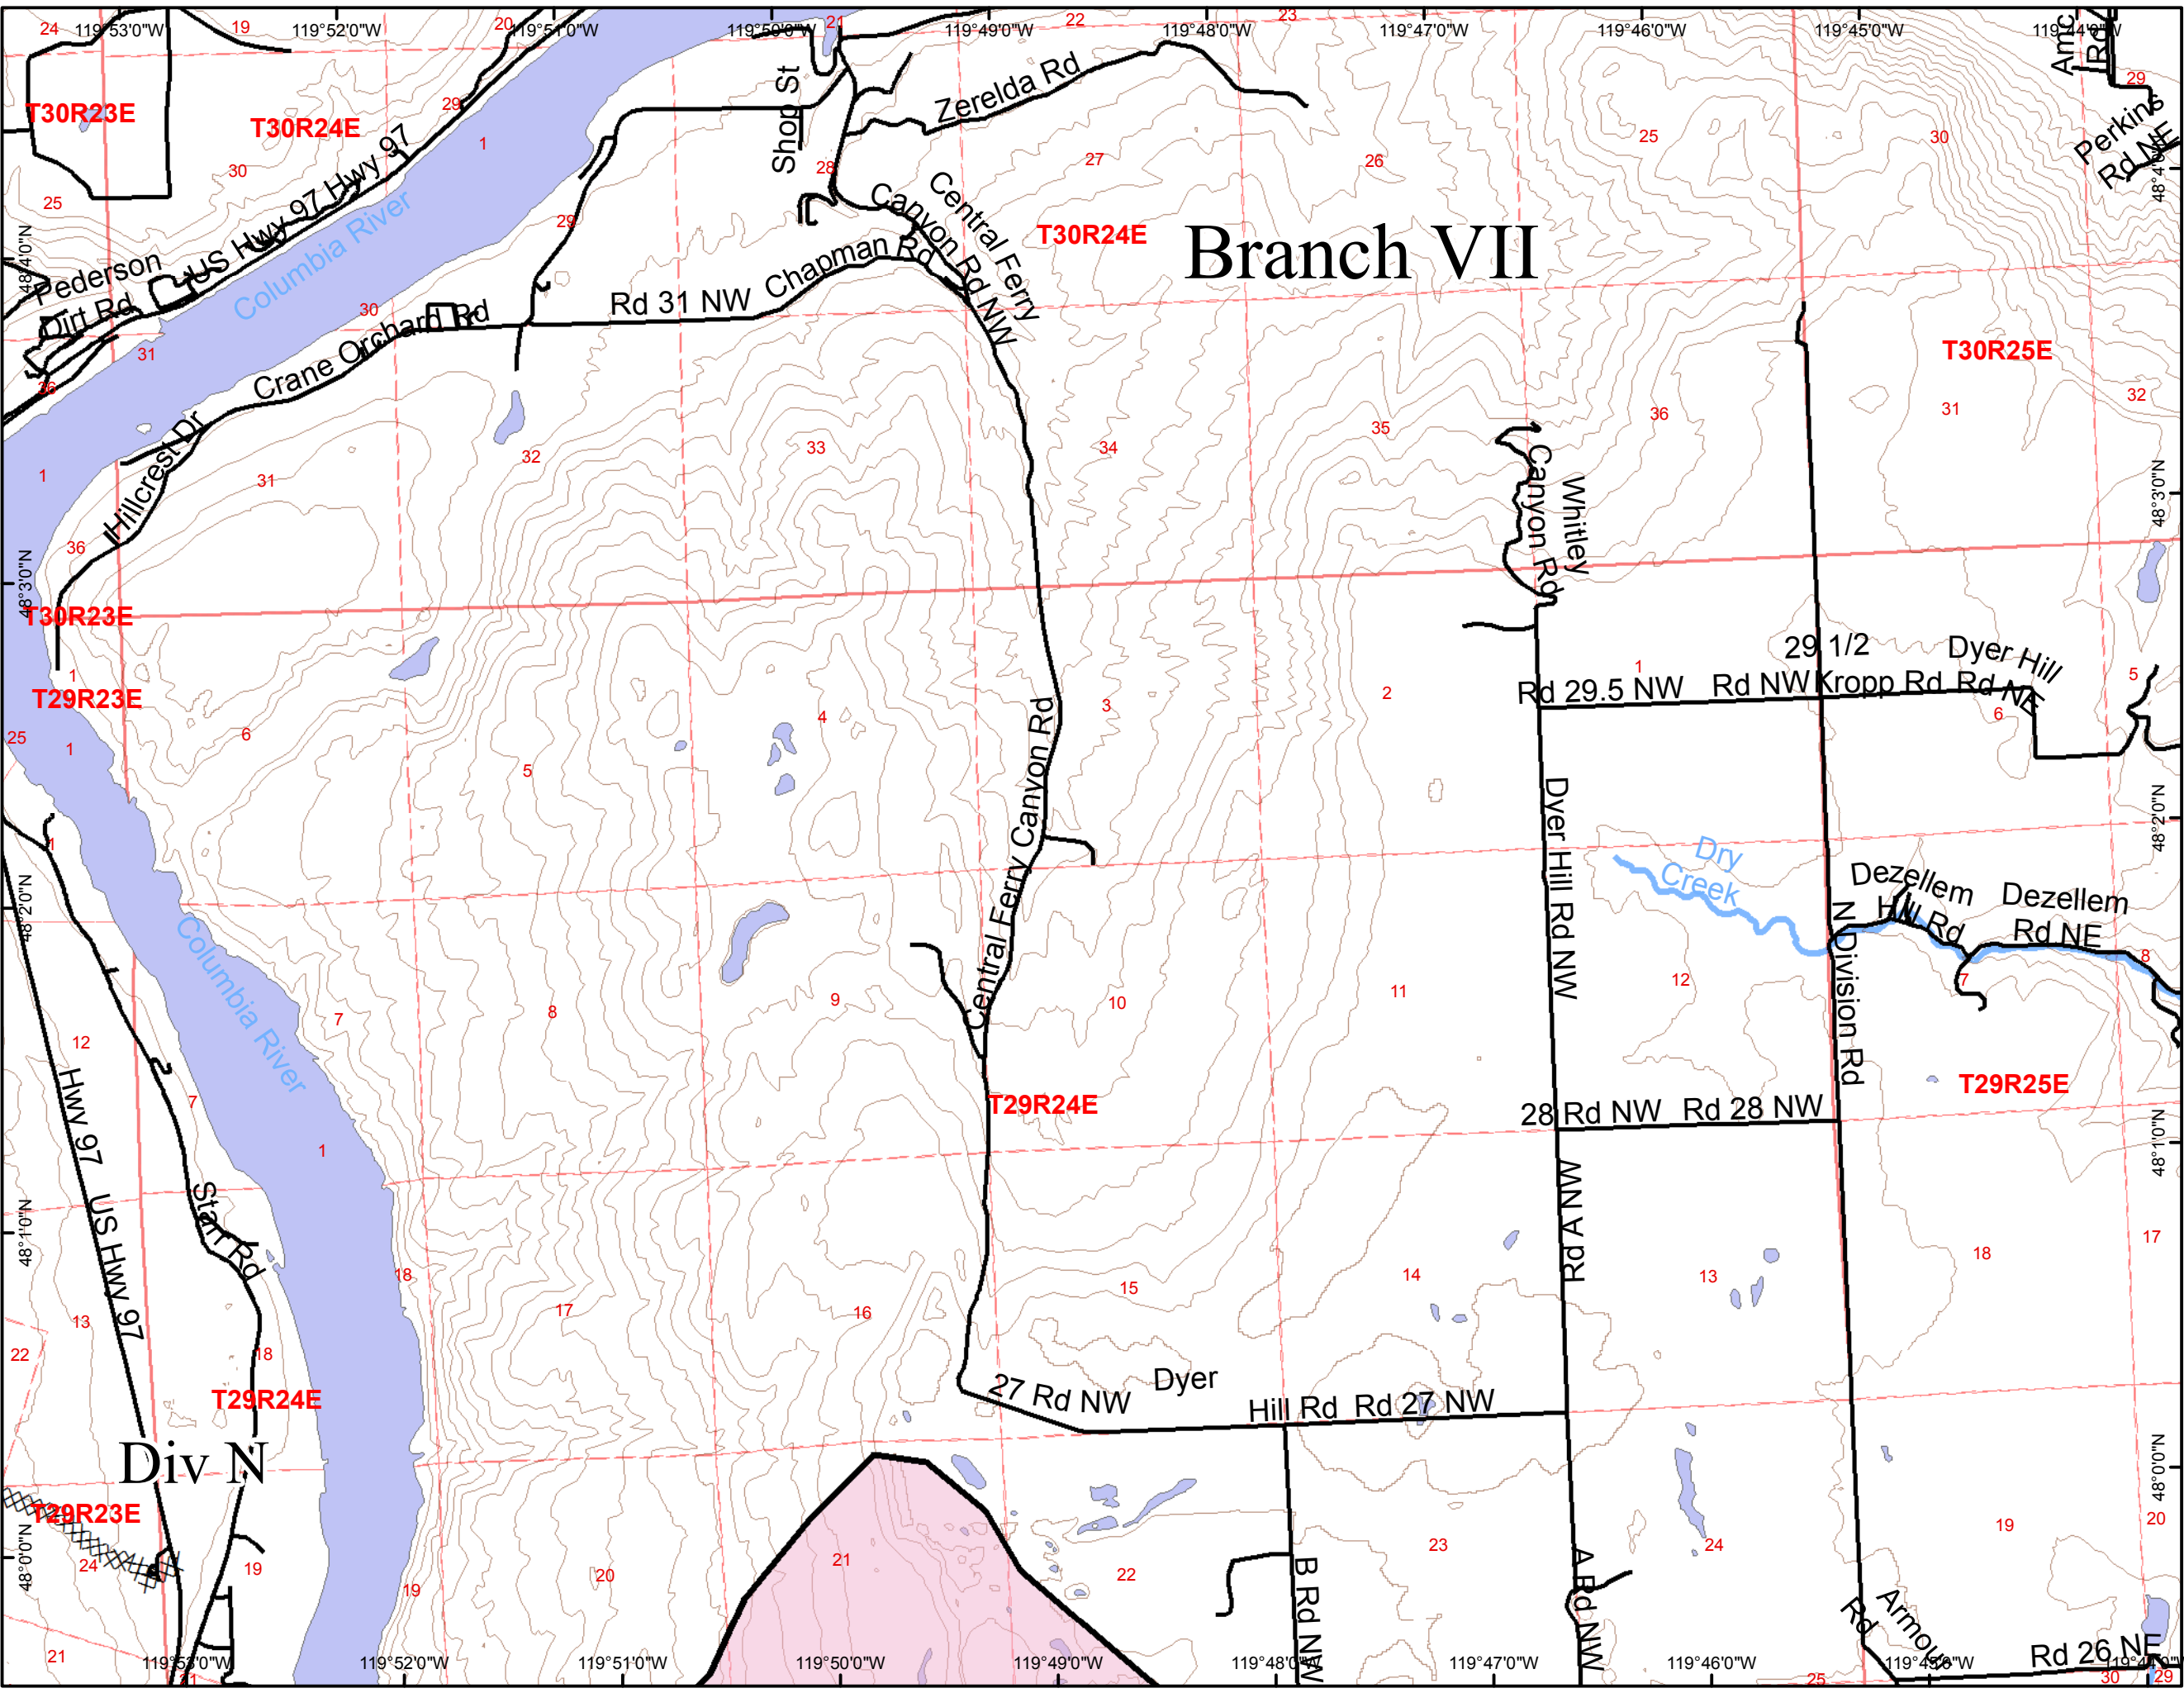

- Drop Point
- Helispot
- Uncontrolled Fire Edge
- Completed Dozer Line
- Completed Line
- Fire Area

Chelan Complex WA-SES-000701 IAP Map August 18, 2015

Page 5 of 9
Perimeter as of
August 16, 2015 at 2200
63,425 acres

- Drop Point
- Ⓜ Helibase
- Helispot
- ┌─┐ Uncontrolled Fire Edge
- XXXXX Completed Dozer Line
- Completed Line
- Fire Area

Chelan Complex WA-SES-000701 IAP Map August 18, 2015

Page 6 of 9
Perimeter as of
August 16, 2015 at 2200
63,425 acres

- Uncontrolled Fire Edge
- Completed Dozer Line
- Completed Line
- R - R - Road as Completed Line
- Plow Line
- Fire Area

Chelan Complex WA-SES-000701 IAP Map August 18, 2015

Page 7 of 9

Perimeter as of
August 16, 2015 at 2200
63,425 acres

- XXXXX Completed Dozer Line
- Completed Line
- Fire Area

Chelan Complex WA-SES-000701

IAP Map
August 18, 2015

Page 8 of 9

Perimeter as of
August 16, 2015 at 2200
63,425 acres

- Uncontrolled Fire Edge
- Completed Line
- Fire Area