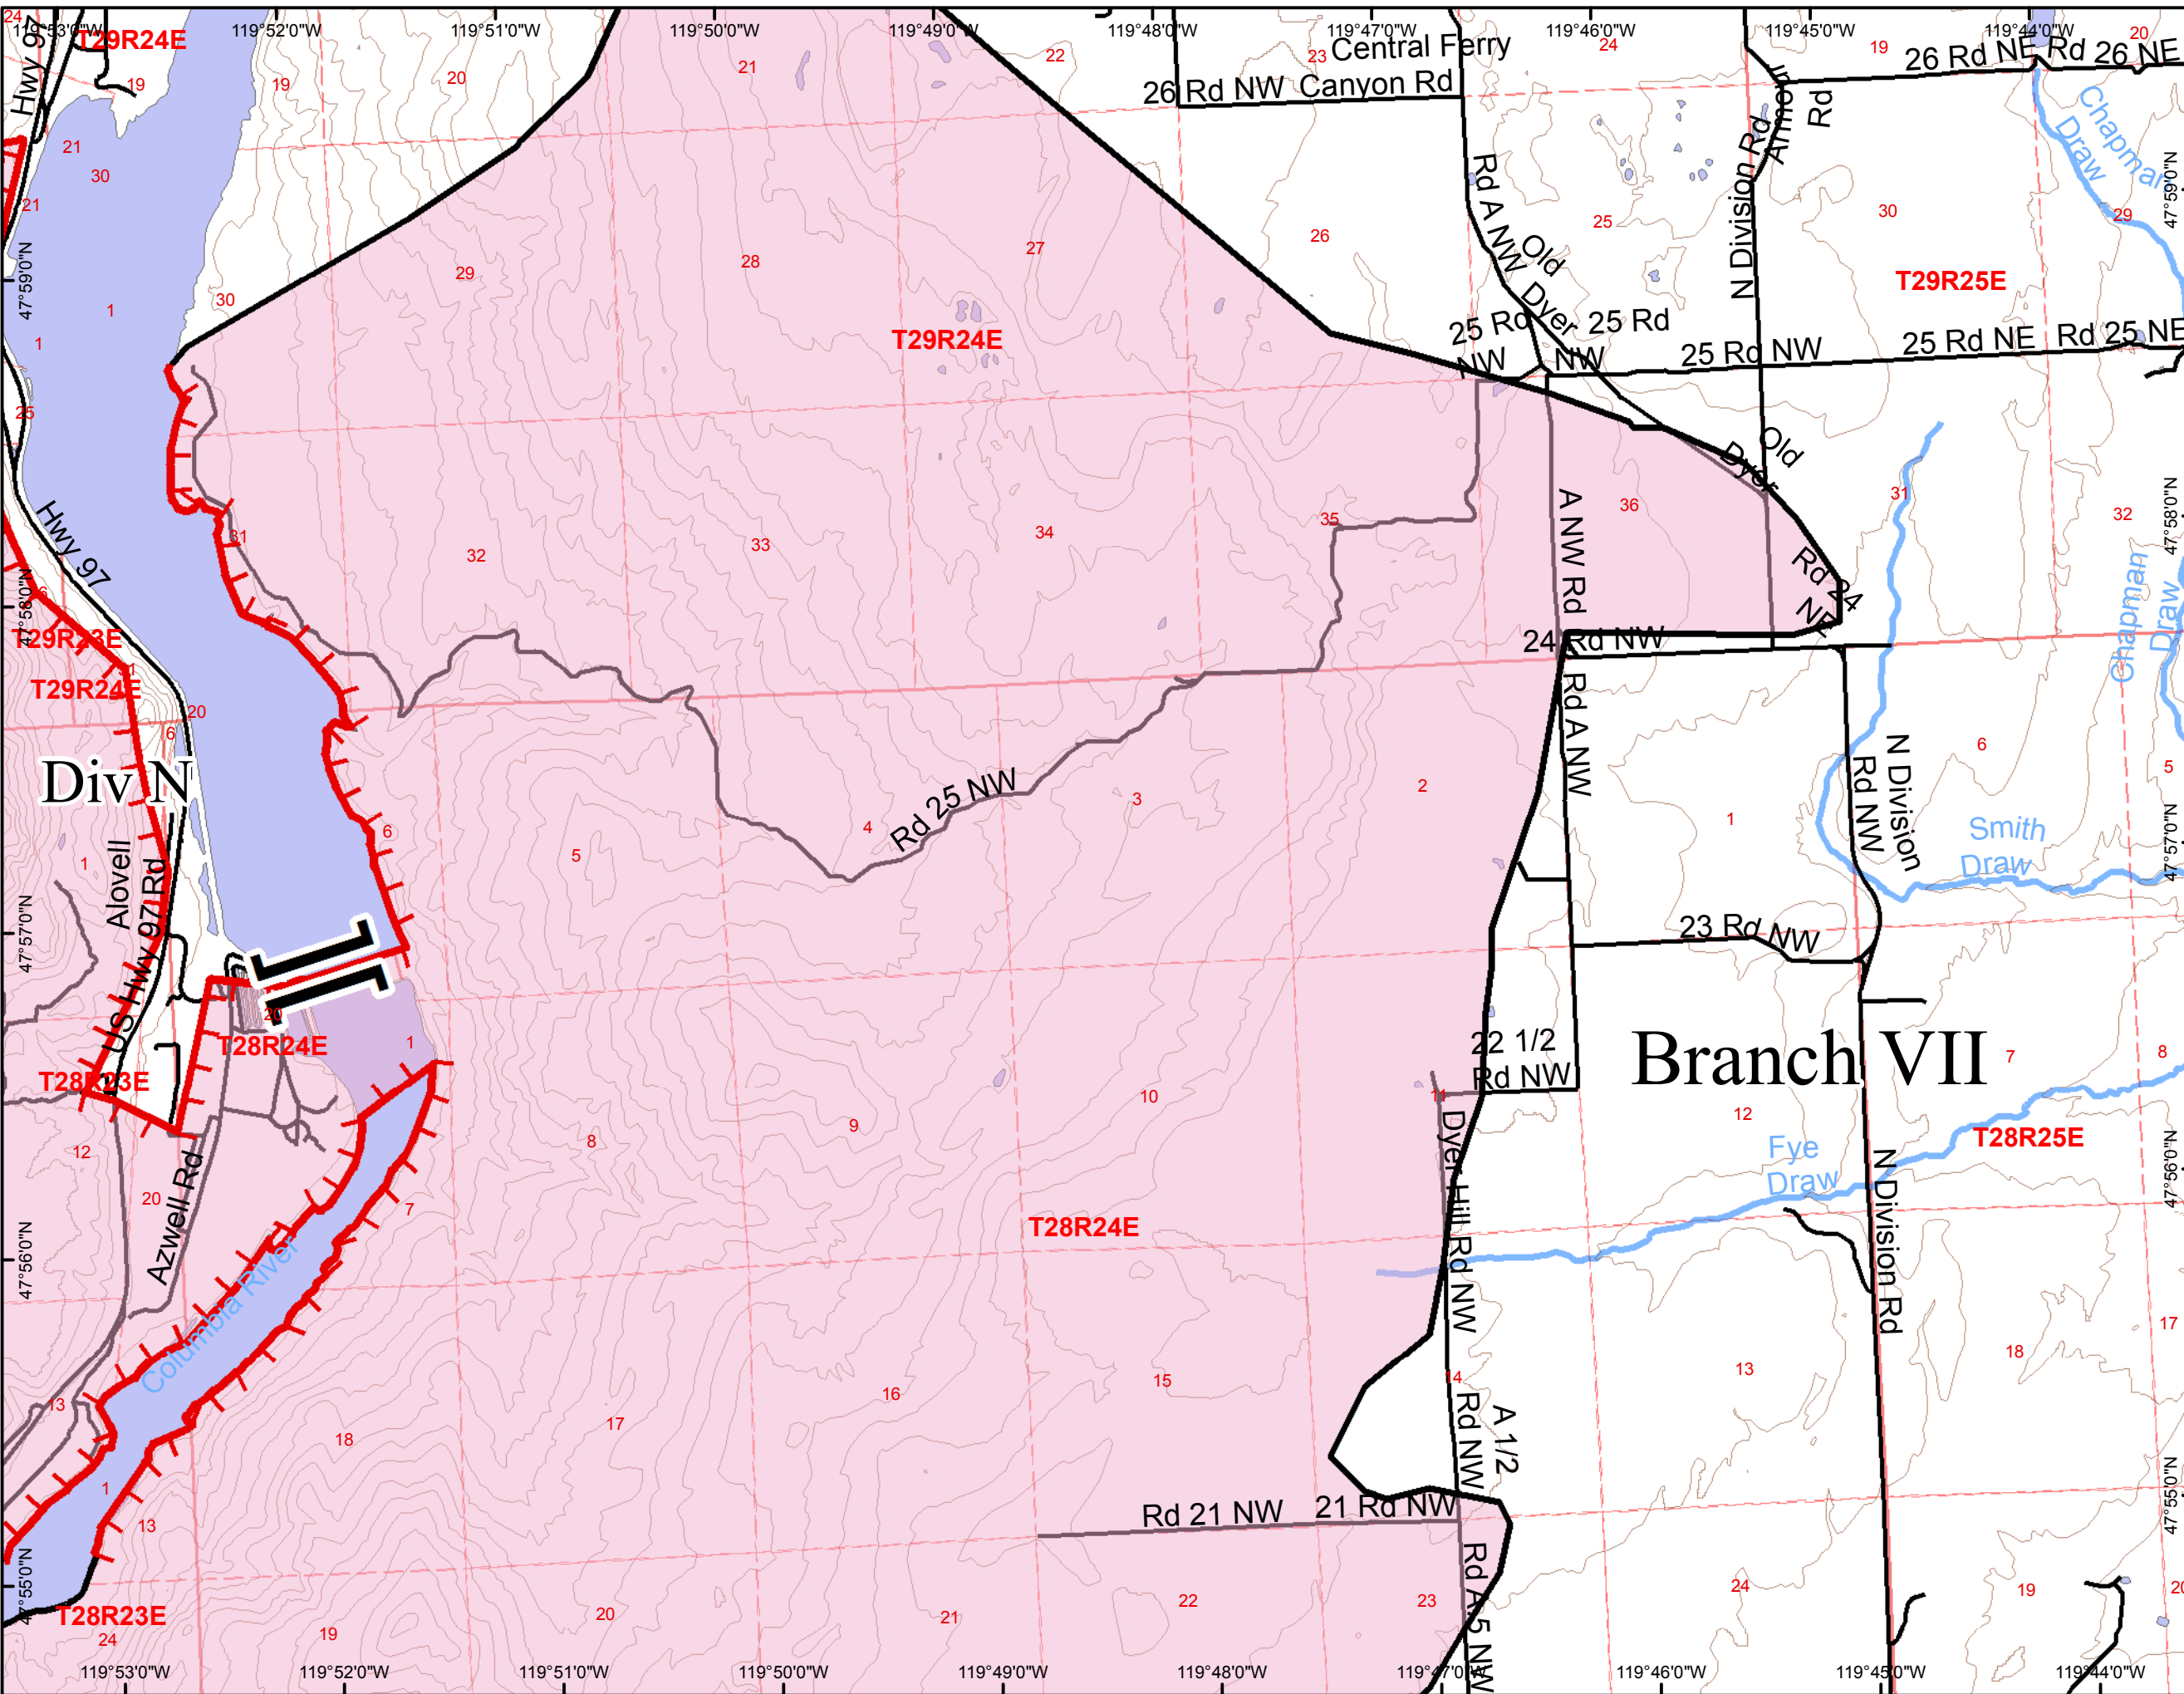

- Drop Point
- Helispot
- Uncontrolled Fire Edge
- Completed Dozer Line
- Completed Line
- Fire Area

Chelan Complex WA-SES-000701 IAP Map August 18, 2015

Page 5 of 9
Perimeter as of
August 16, 2015 at 2200
63,425 acres

- Drop Point
- Ⓜ Helibase
- Helispot
- ┌─┐ Uncontrolled Fire Edge
- XXXXX Completed Dozer Line
- Completed Line
- Fire Area

Chelan Complex WA-SES-000701 IAP Map August 18, 2015

Page 6 of 9
Perimeter as of
August 16, 2015 at 2200
63,425 acres

- Uncontrolled Fire Edge
- Completed Dozer Line
- Completed Line
- R - R - Road as Completed Line
- Plow Line
- Fire Area

Chelan Complex WA-SES-000701 IAP Map August 18, 2015

Page 7 of 9

Perimeter as of
August 16, 2015 at 2200
63,425 acres

- XXXXX Completed Dozer Line
- Completed Line
- Fire Area

Chelan Complex WA-SES-000701

IAP Map
August 18, 2015

Page 8 of 9

Perimeter as of
August 16, 2015 at 2200
63,425 acres

- Uncontrolled Fire Edge
- Completed Line
- Fire Area