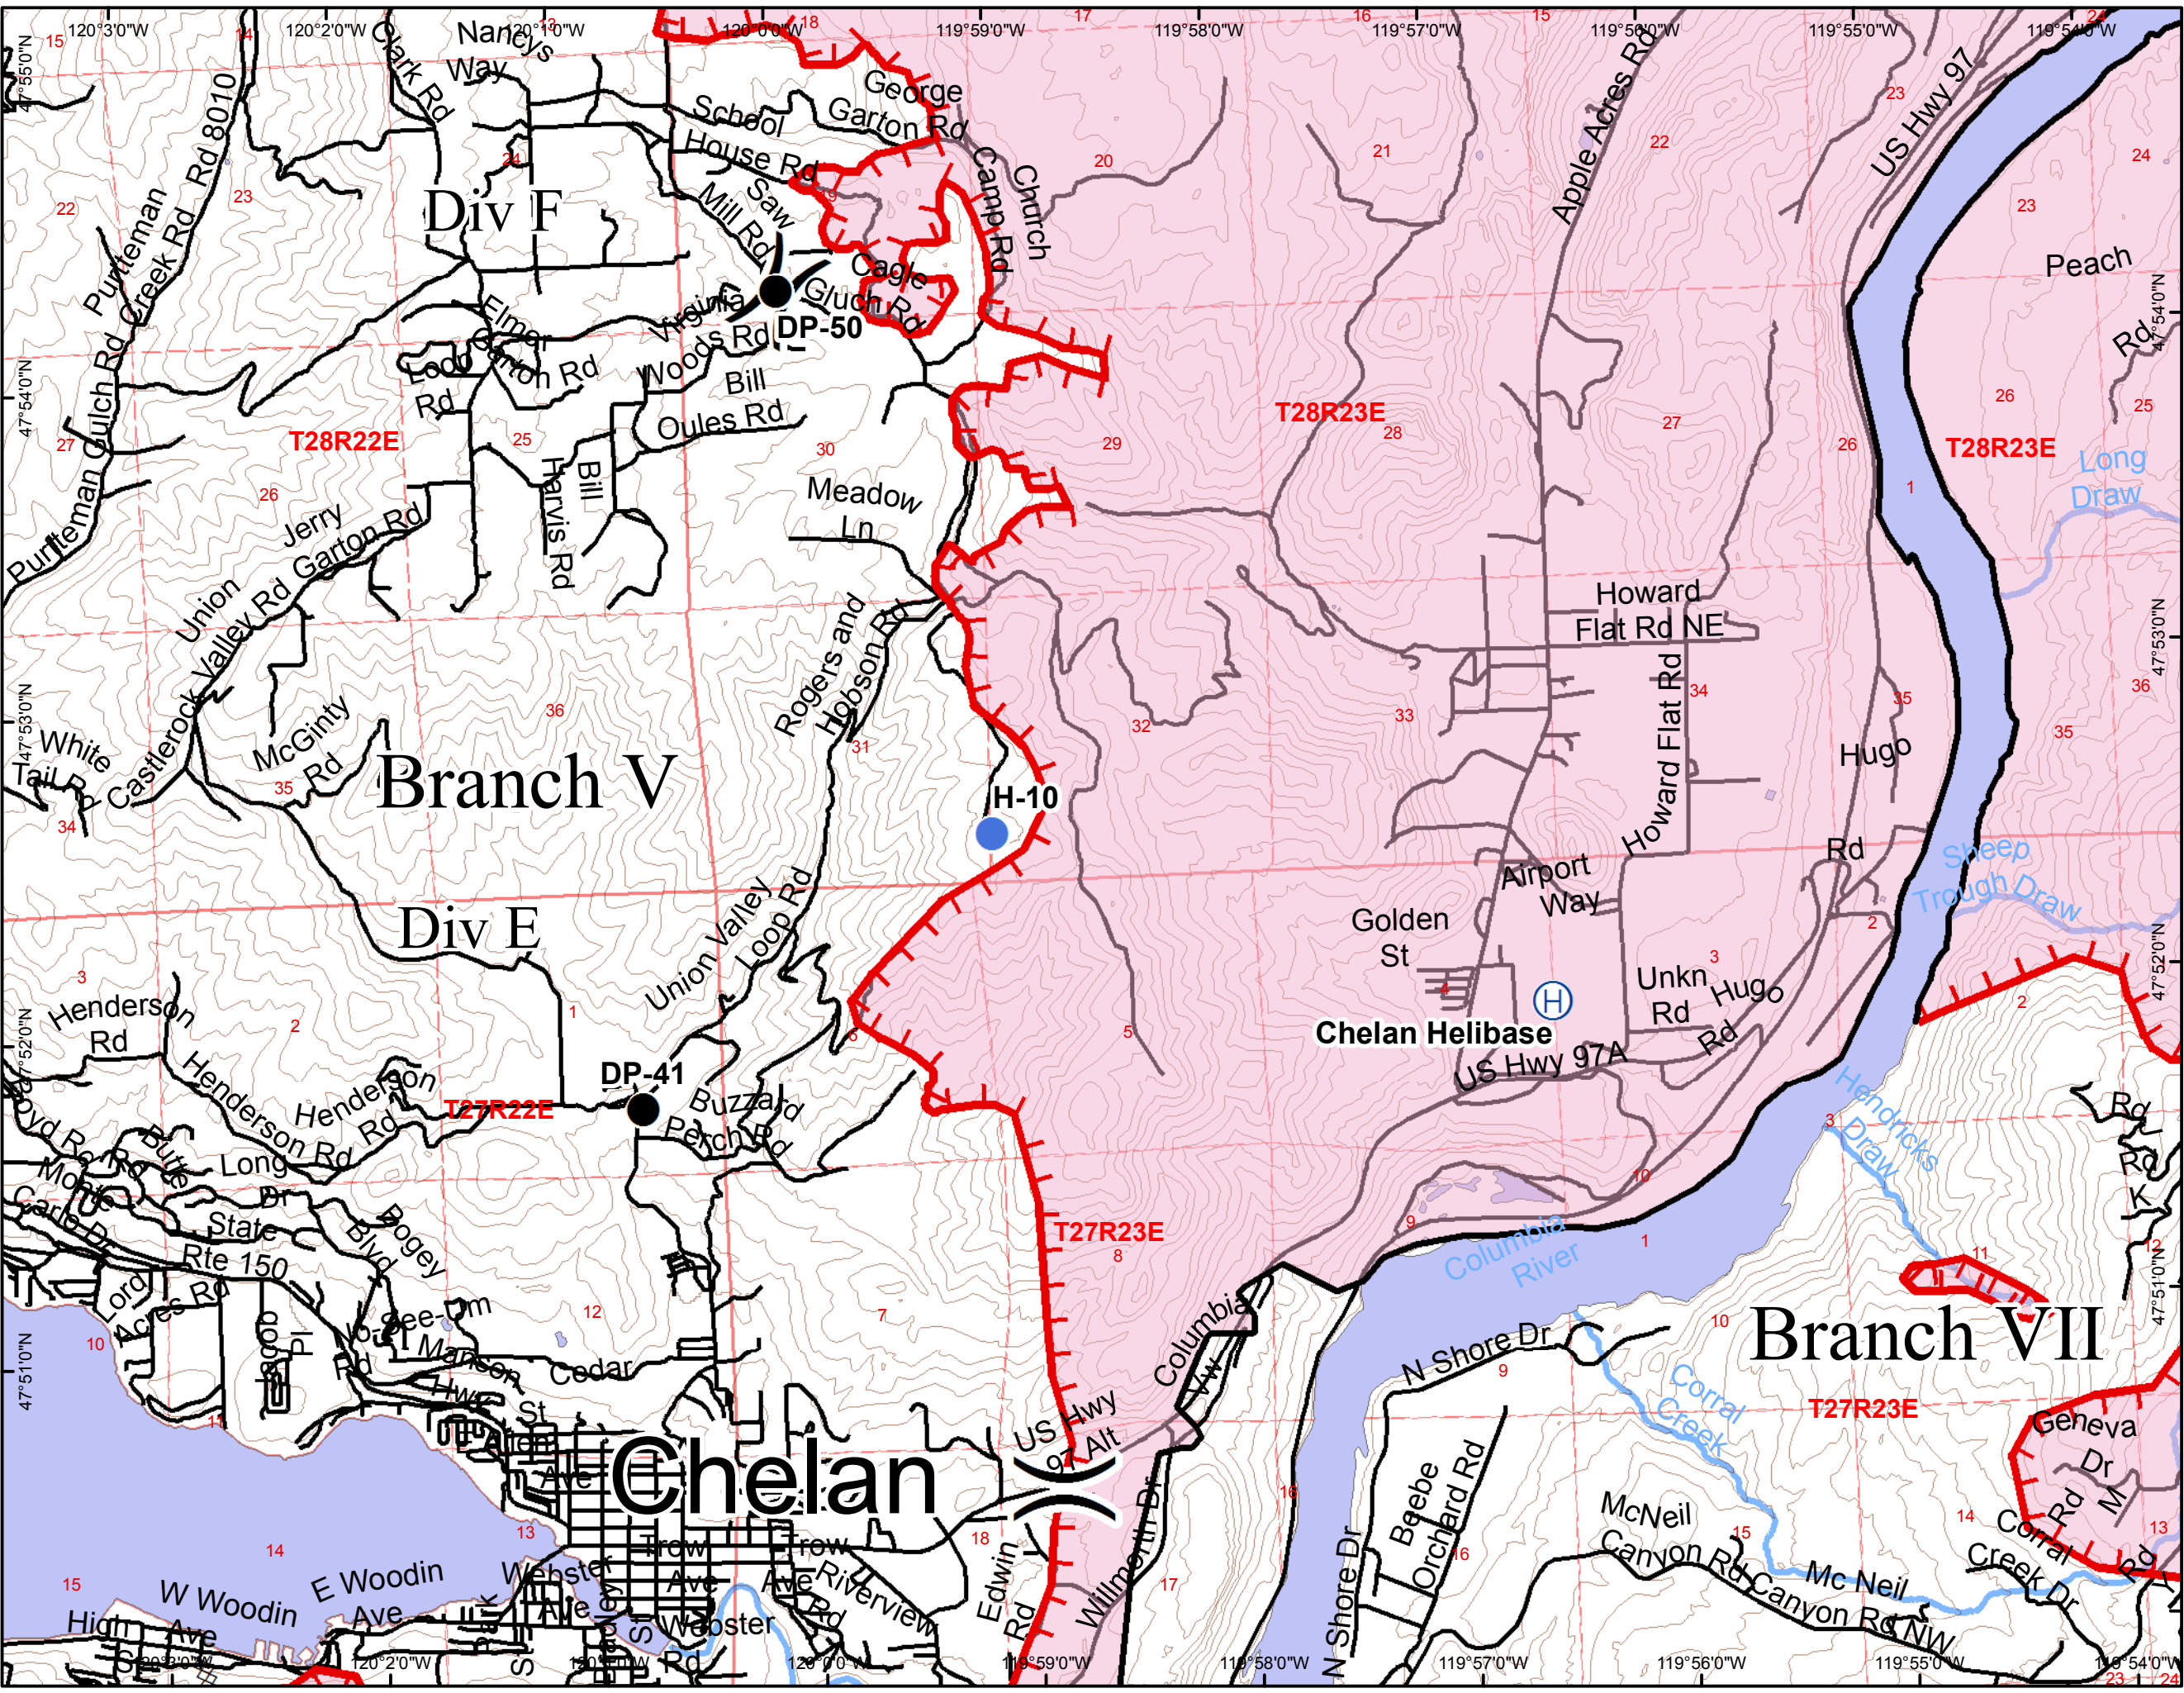

Page 1 of 9

Perimeter as of
August 16, 2015 at 2200
63,425 acres

Chelan Complex WA-SES-000701 IAP Map August 18, 2015

Page 2 of 9

Perimeter as of
August 16, 2015 at 2200
63,425 acres

- Helispot
- Repeater
- Uncontrolled Fire Edge
- Completed Dozer Line
- Fire Area

- Drop Point
- Helispot
- Uncontrolled Fire Edge
- Completed Dozer Line
- Completed Line
- Fire Area

Chelan Complex WA-SES-000701 IAP Map August 18, 2015

Page 5 of 9
Perimeter as of
August 16, 2015 at 2200
63,425 acres

- Drop Point
- Ⓜ Helibase
- Helispot
- ┌─┐ Uncontrolled Fire Edge
- XXXXX Completed Dozer Line
- Completed Line
- Fire Area

Chelan Complex WA-SES-000701 IAP Map August 18, 2015

Page 6 of 9
Perimeter as of
August 16, 2015 at 2200
63,425 acres

- Uncontrolled Fire Edge
- Completed Dozer Line
- Completed Line
- R - R - Road as Completed Line
- Plow Line
- Fire Area

Chelan Complex WA-SES-000701 IAP Map August 18, 2015

Page 7 of 9

Perimeter as of
August 16, 2015 at 2200
63,425 acres