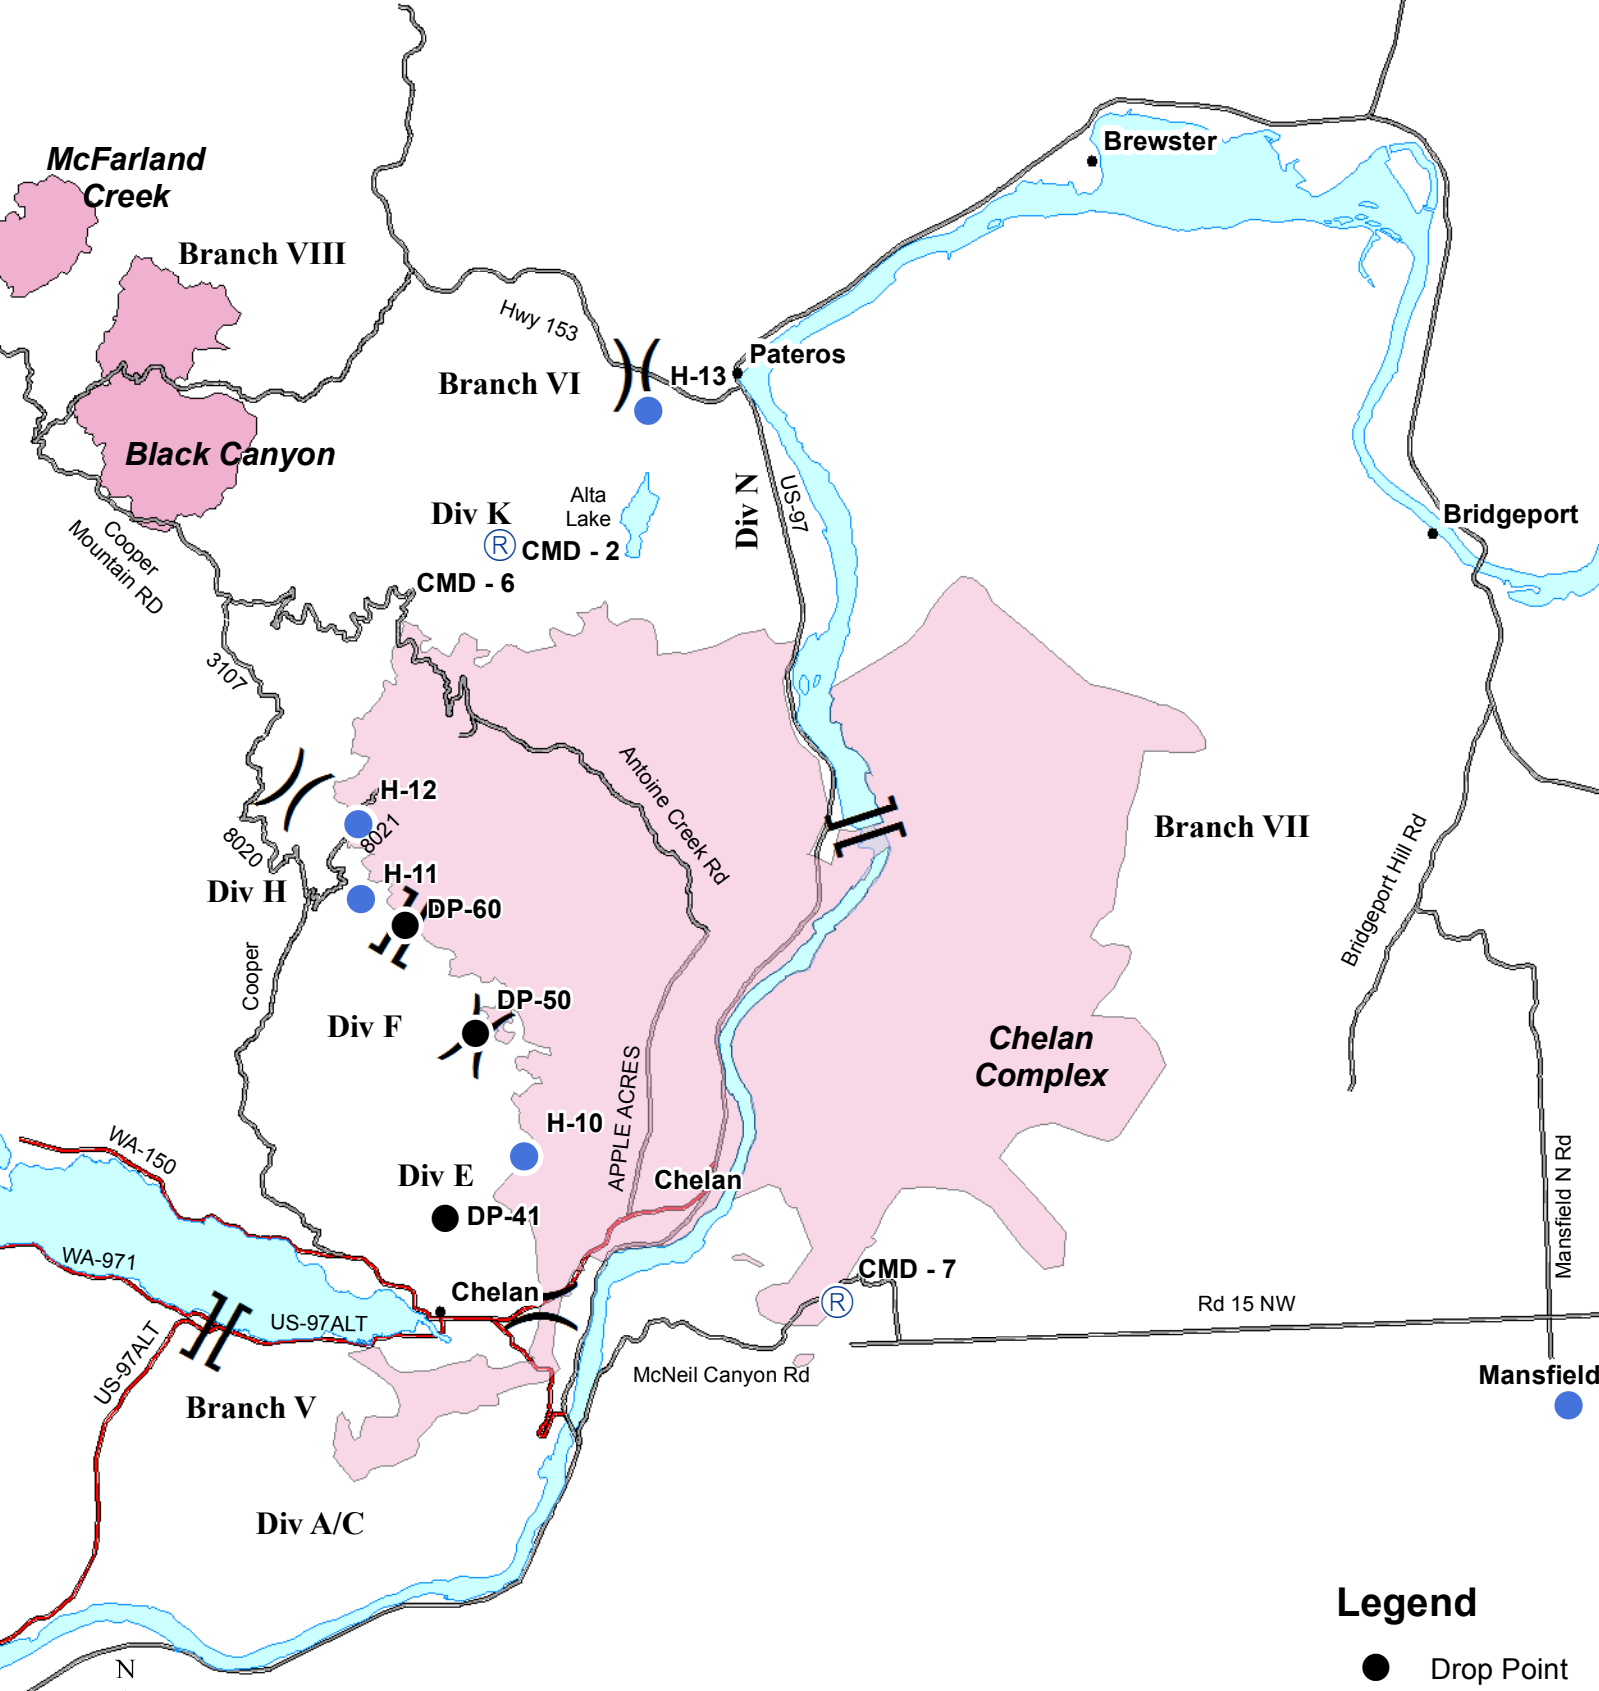

Chelan Area Fires Transportation Map 2 August 18, 2015

- Legend**
- Drop Point
 - Helispot
 - Ⓡ Repeater