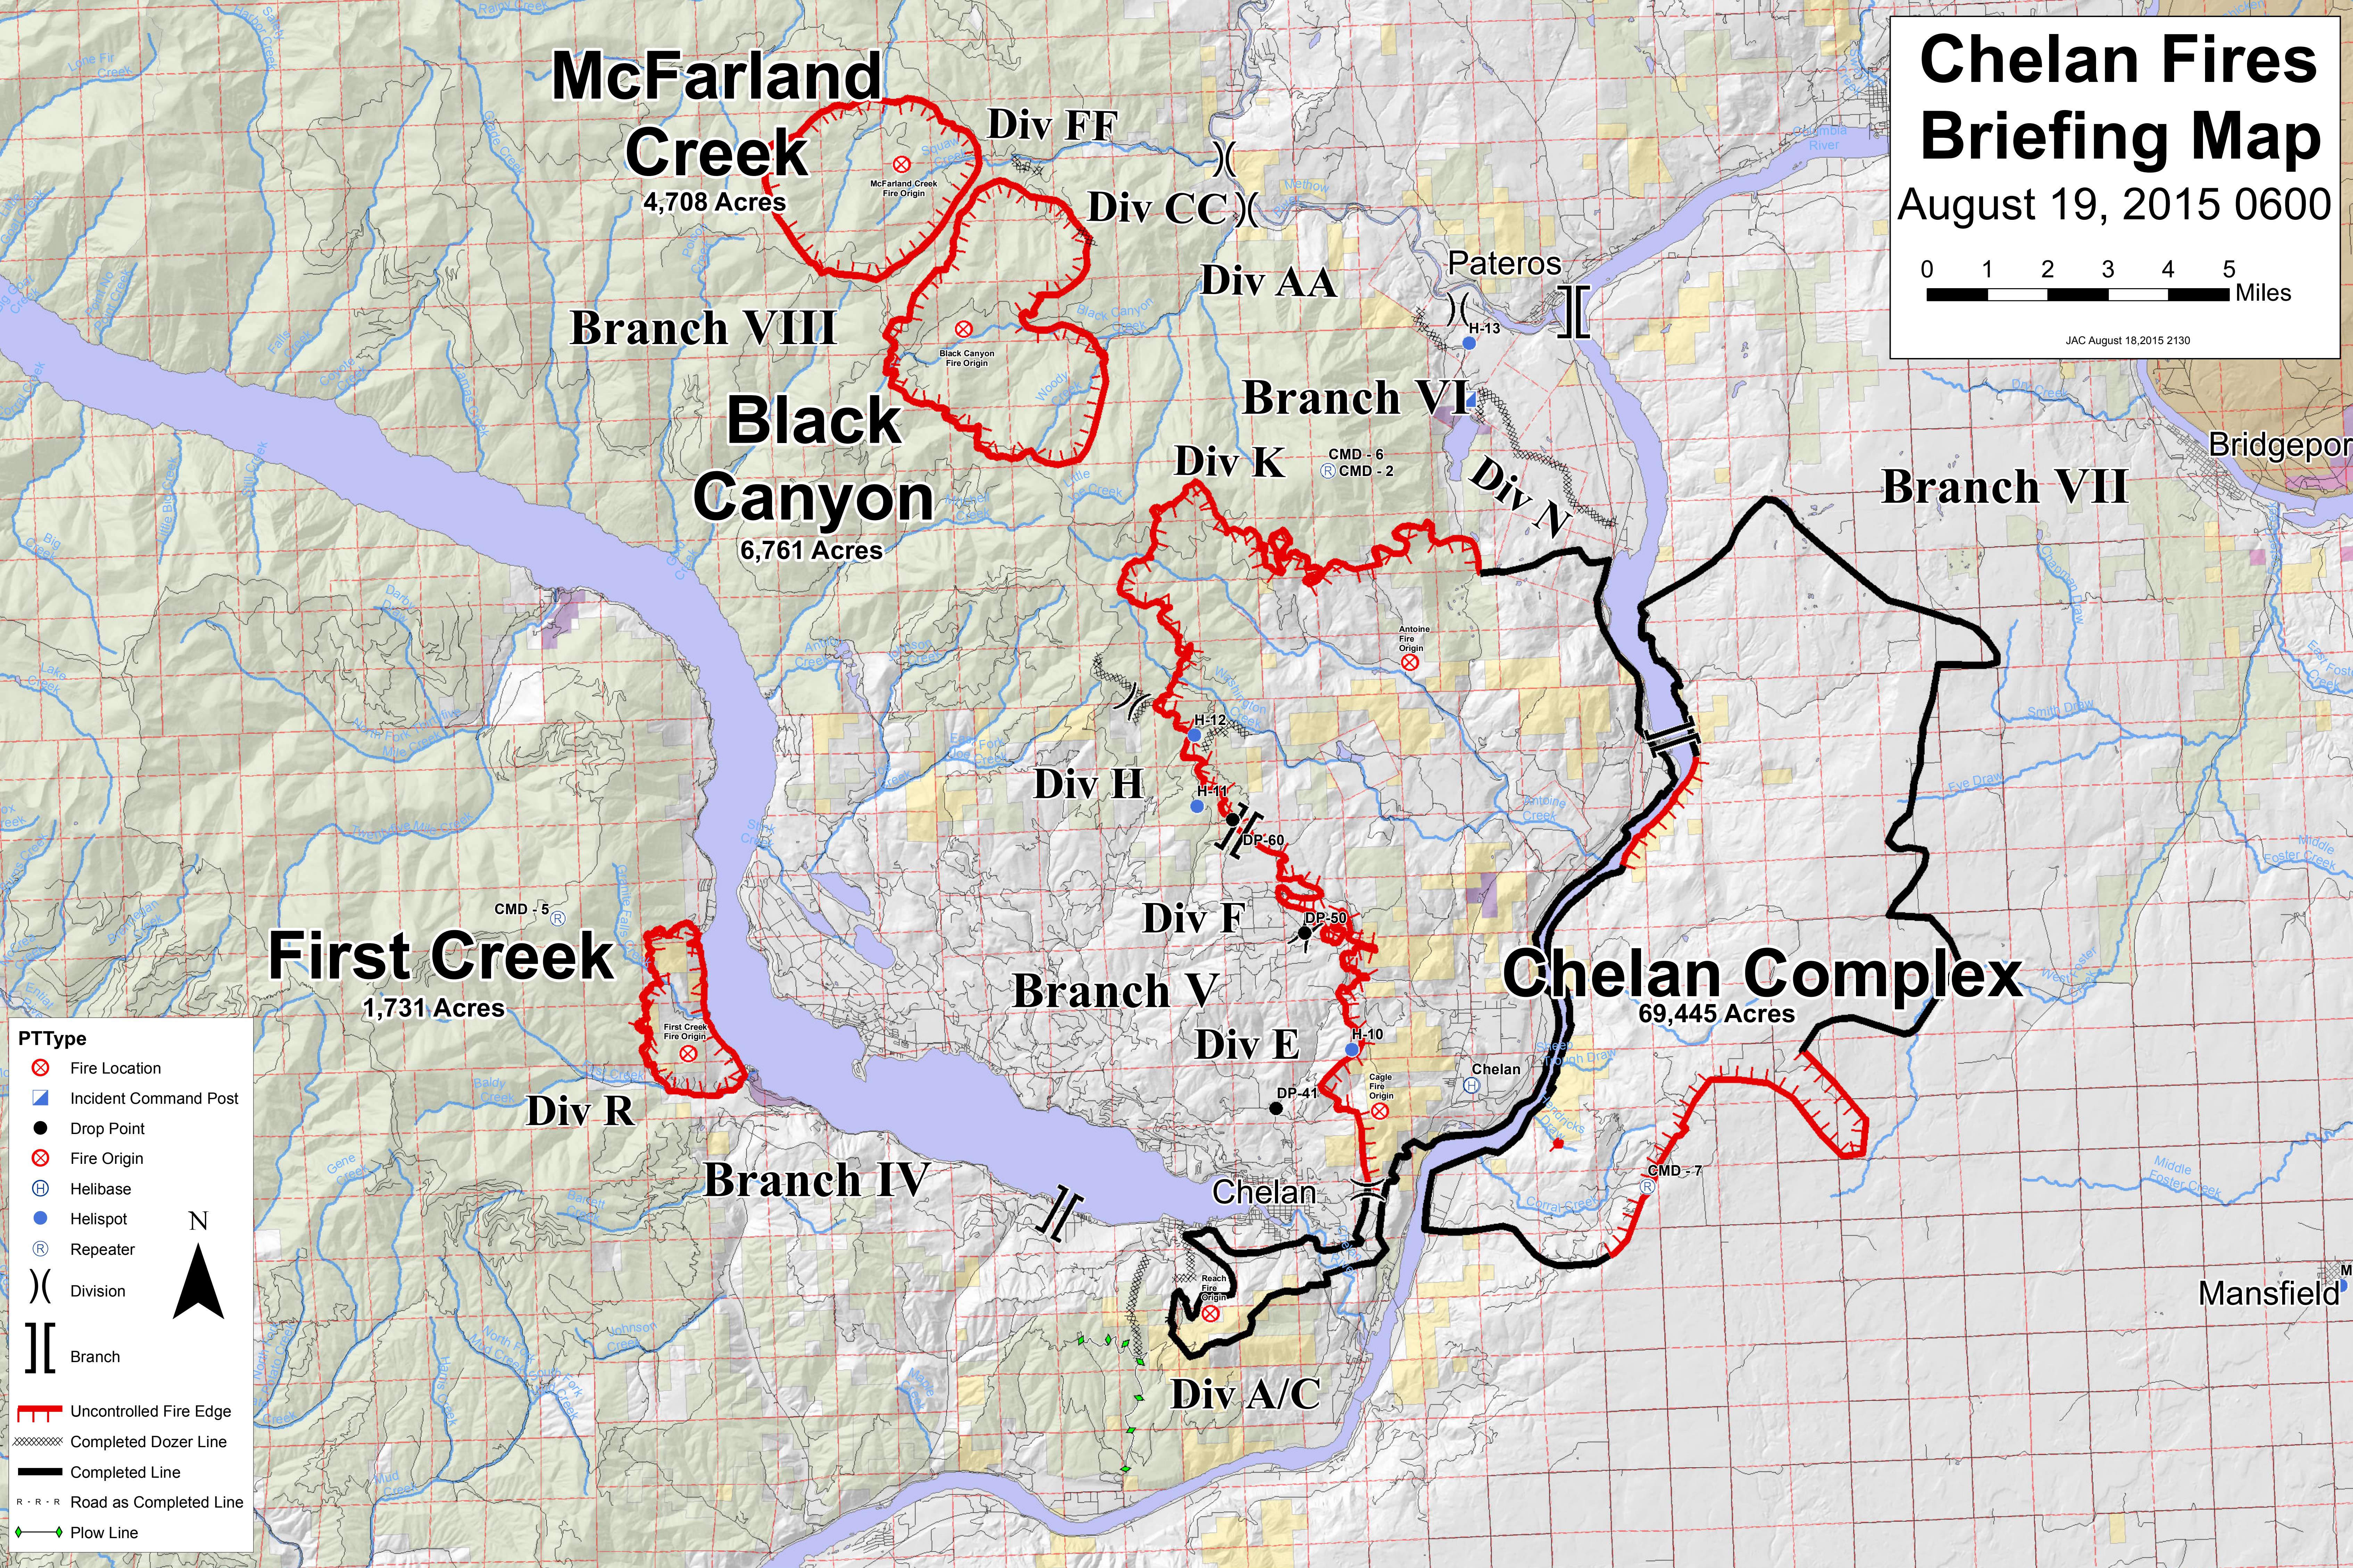

Chelan Fires Briefing Map

August 19, 2015 0600

0 1 2 3 4 5 Miles

JAC August 18, 2015 2130

- PTType**
- Fire Location
 - Incident Command Post
 - Drop Point
 - Fire Origin
 - Helibase
 - Helispot
 - Repeater
 - Division
 - Branch
 - Uncontrolled Fire Edge
 - Completed Dozer Line
 - Completed Line
 - Road as Completed Line
 - Plow Line

Mansfield