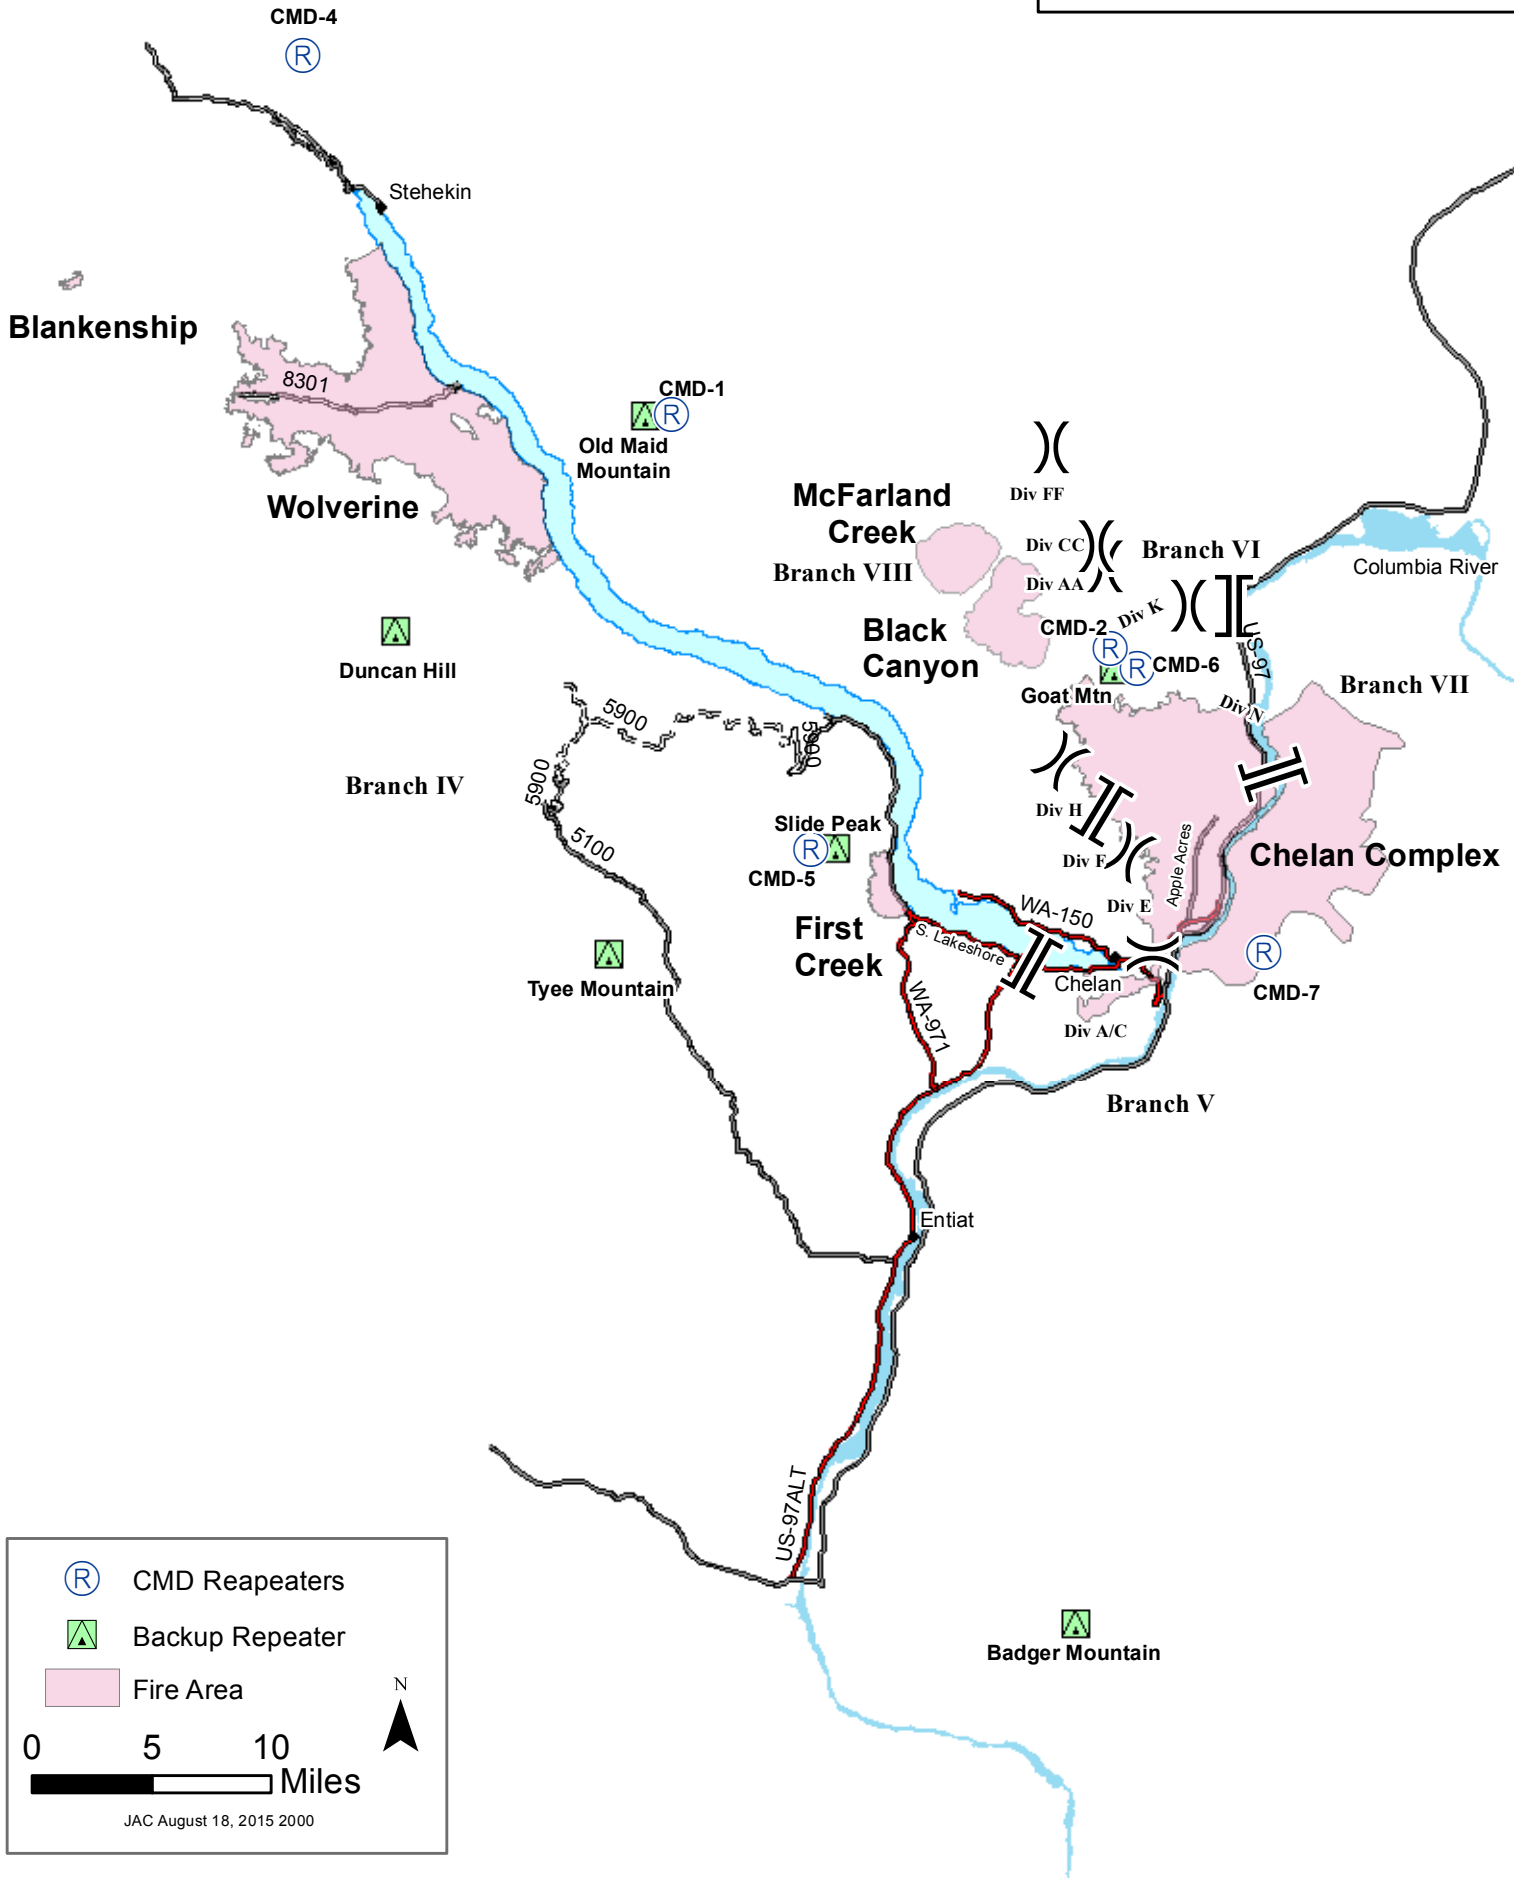

Repeater Map August 19, 2015

Ⓡ CMD Repeaters

▲ Backup Repeater

Fire Area

0 5 10
Miles

JAC August 18, 2015 2000