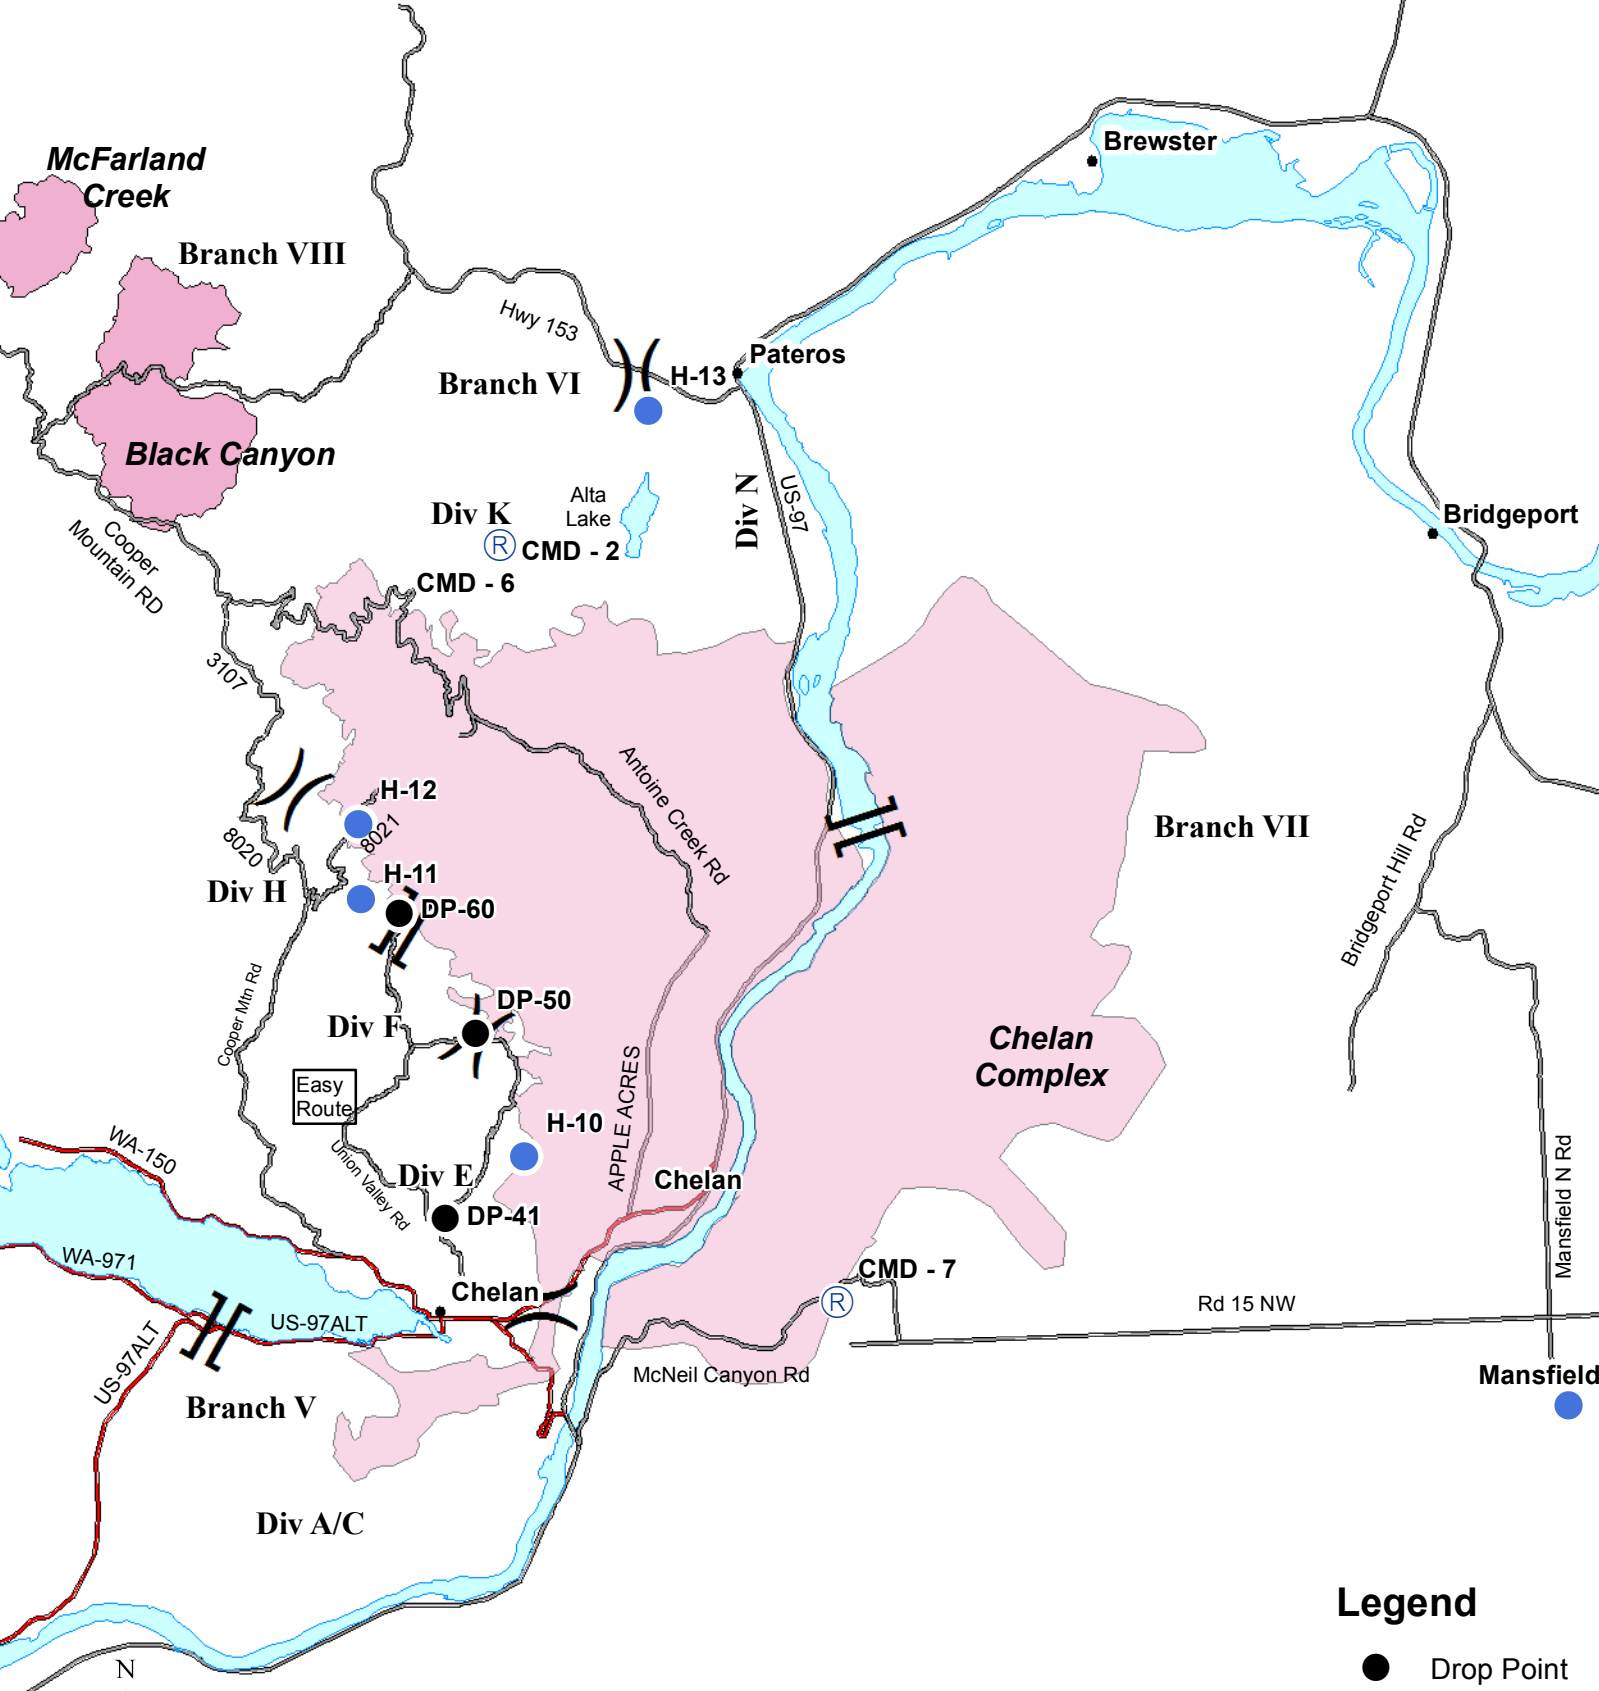

Chelan Area Fires Transportation Map 2 August 19, 2015

- Legend**
- Drop Point
 - Helispot
 - Ⓜ Repeater