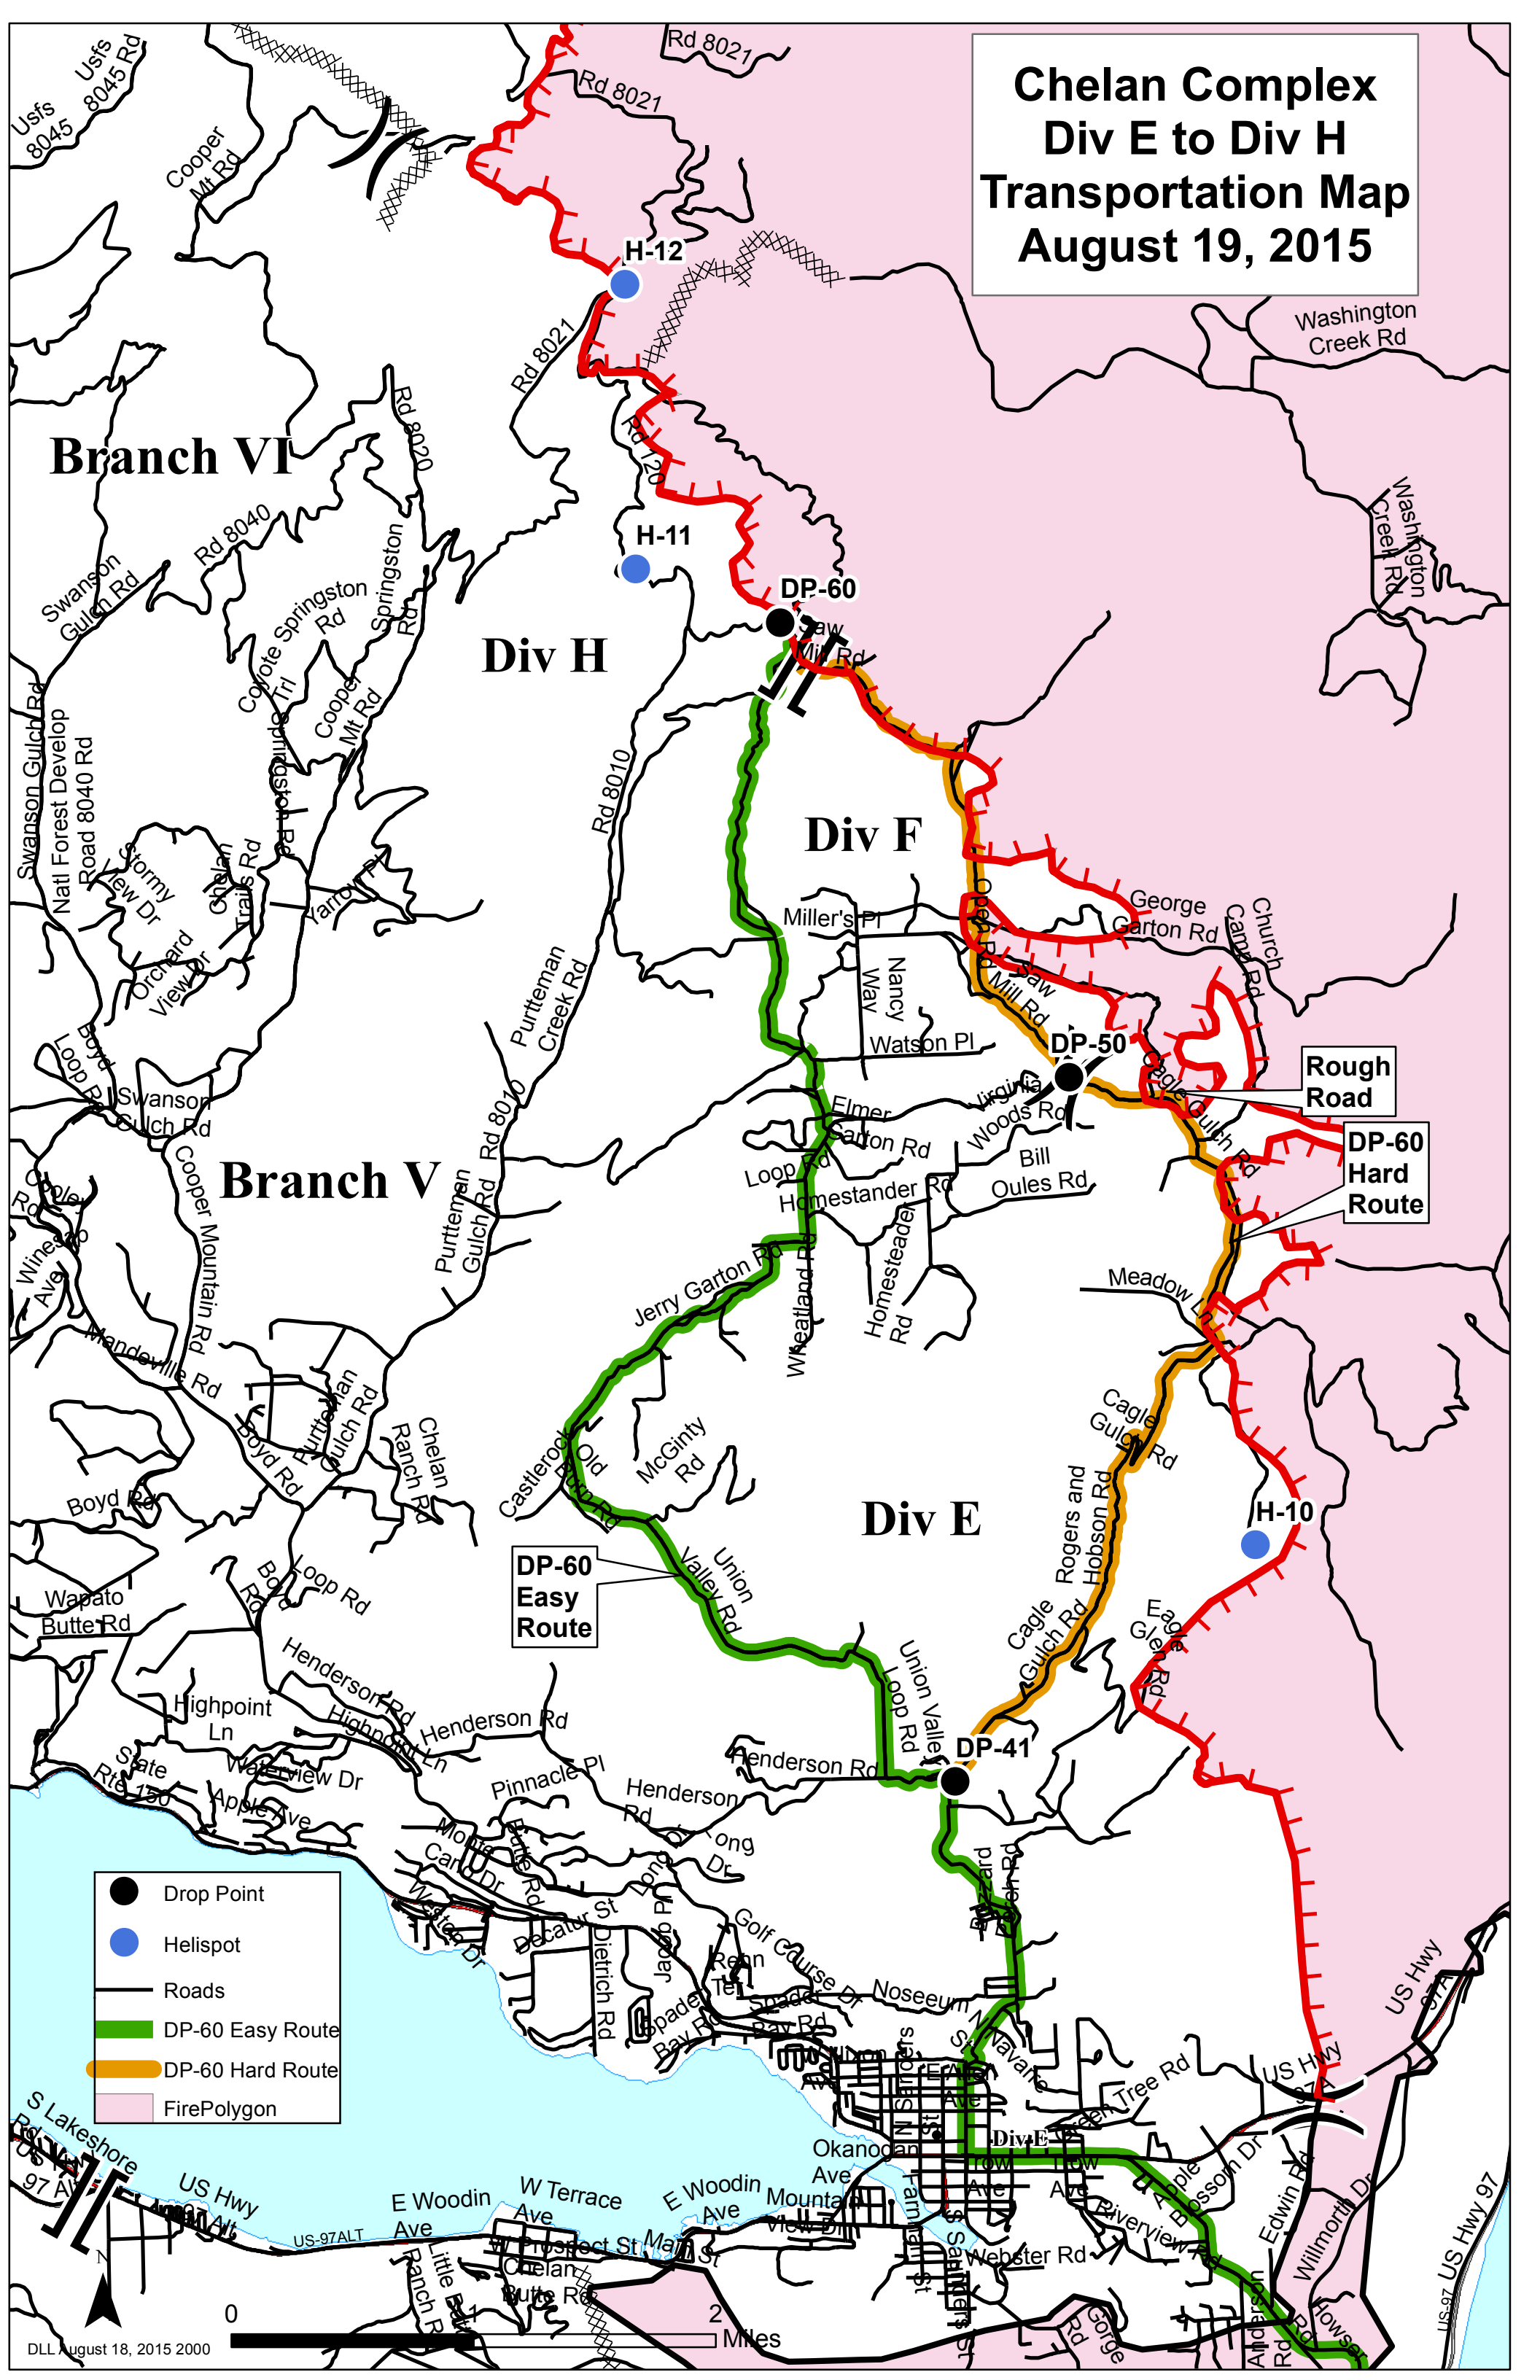

Chelan Complex Div E to Div H Transportation Map August 19, 2015

Branch VI

Div H

Div F

Branch V

Div E

- Drop Point
- Helispot
- Roads
- DP-60 Easy Route
- DP-60 Hard Route
- FirePolygon