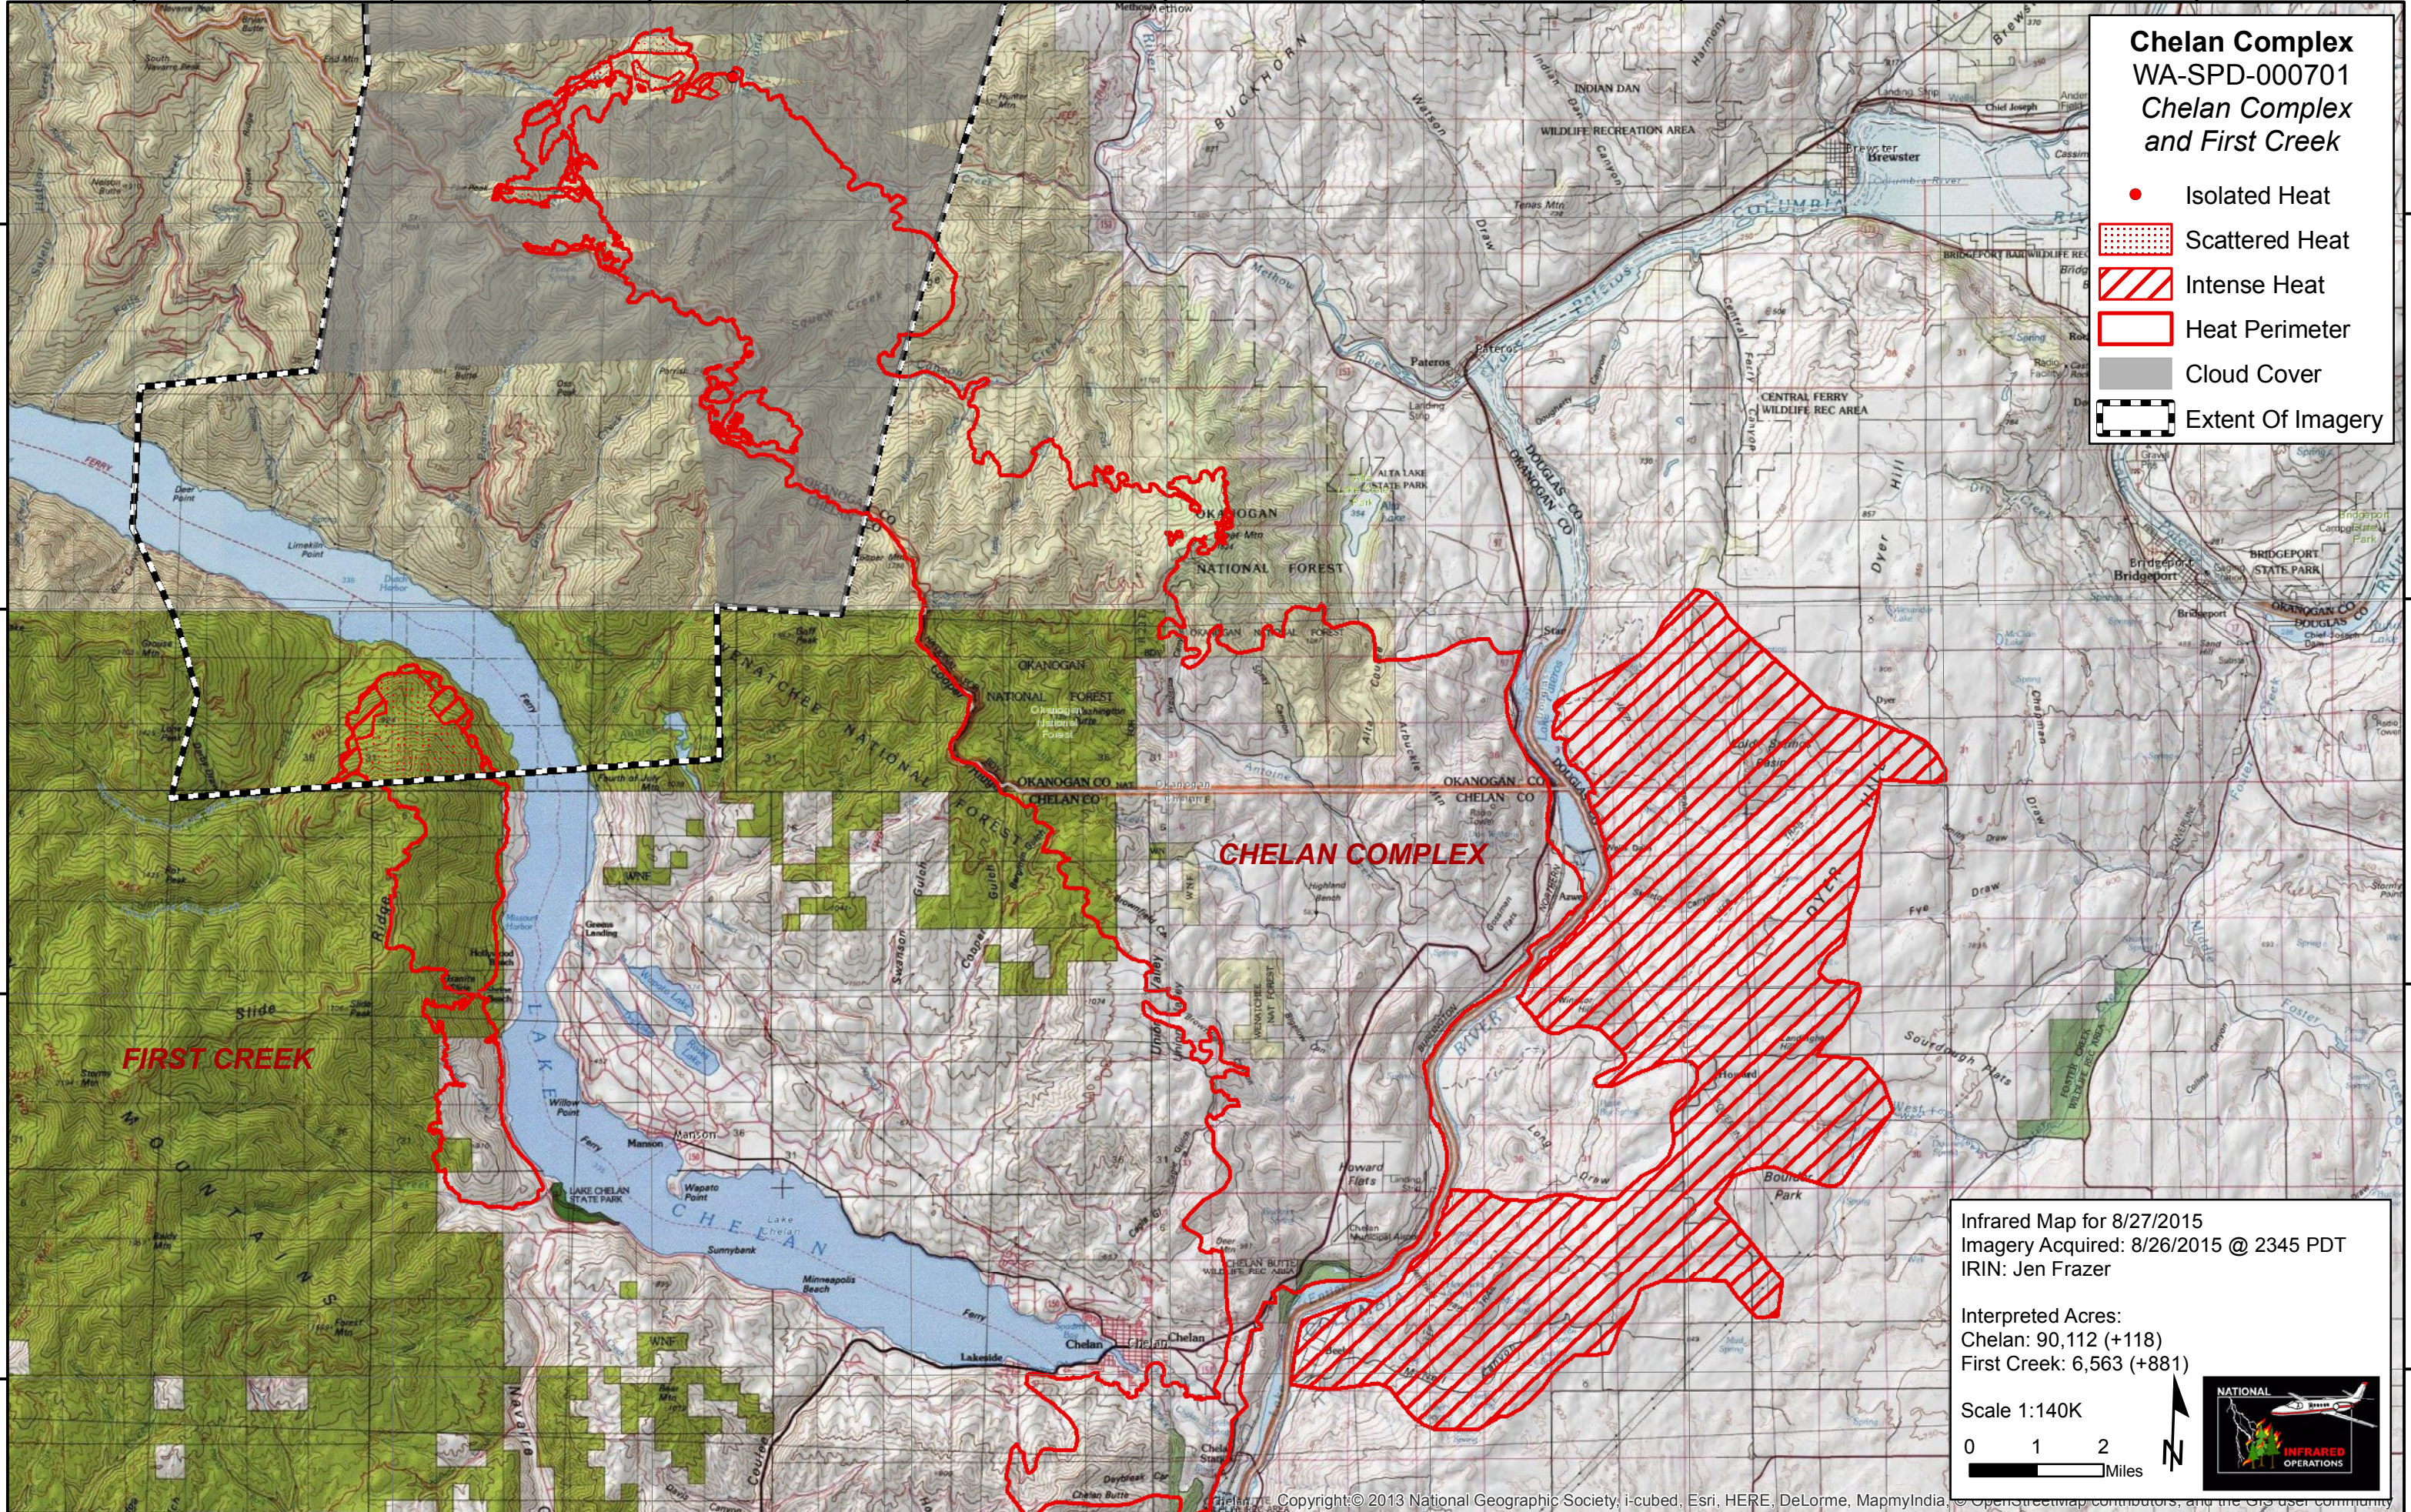

120°20'0"W 120°15'0"W 120°10'0"W 120°5'0"W 120°0'0"W 119°55'0"W 119°50'0"W 119°45'0"W 119°40'0"W

48°50'0"N
48°0'0"N
47°55'0"N
47°50'0"N

48°50'0"N
48°0'0"N
47°55'0"N
47°50'0"N

Chelan Complex WA-SPD-000701 Chelan Complex and First Creek

- Isolated Heat
- Scattered Heat
- Intense Heat
- Heat Perimeter
- Cloud Cover
- Extent Of Imagery

FIRST CREEK

CHELAN COMPLEX

Infrared Map for 8/27/2015
 Imagery Acquired: 8/26/2015 @ 2345 PDT
 IRIN: Jen Frazer

Interpreted Acres:
 Chelan: 90,112 (+118)
 First Creek: 6,563 (+881)

Scale 1:140K

120°20'0"W 120°15'0"W 120°10'0"W 120°5'0"W 120°0'0"W 119°55'0"W 119°50'0"W 119°45'0"W 119°40'0"W