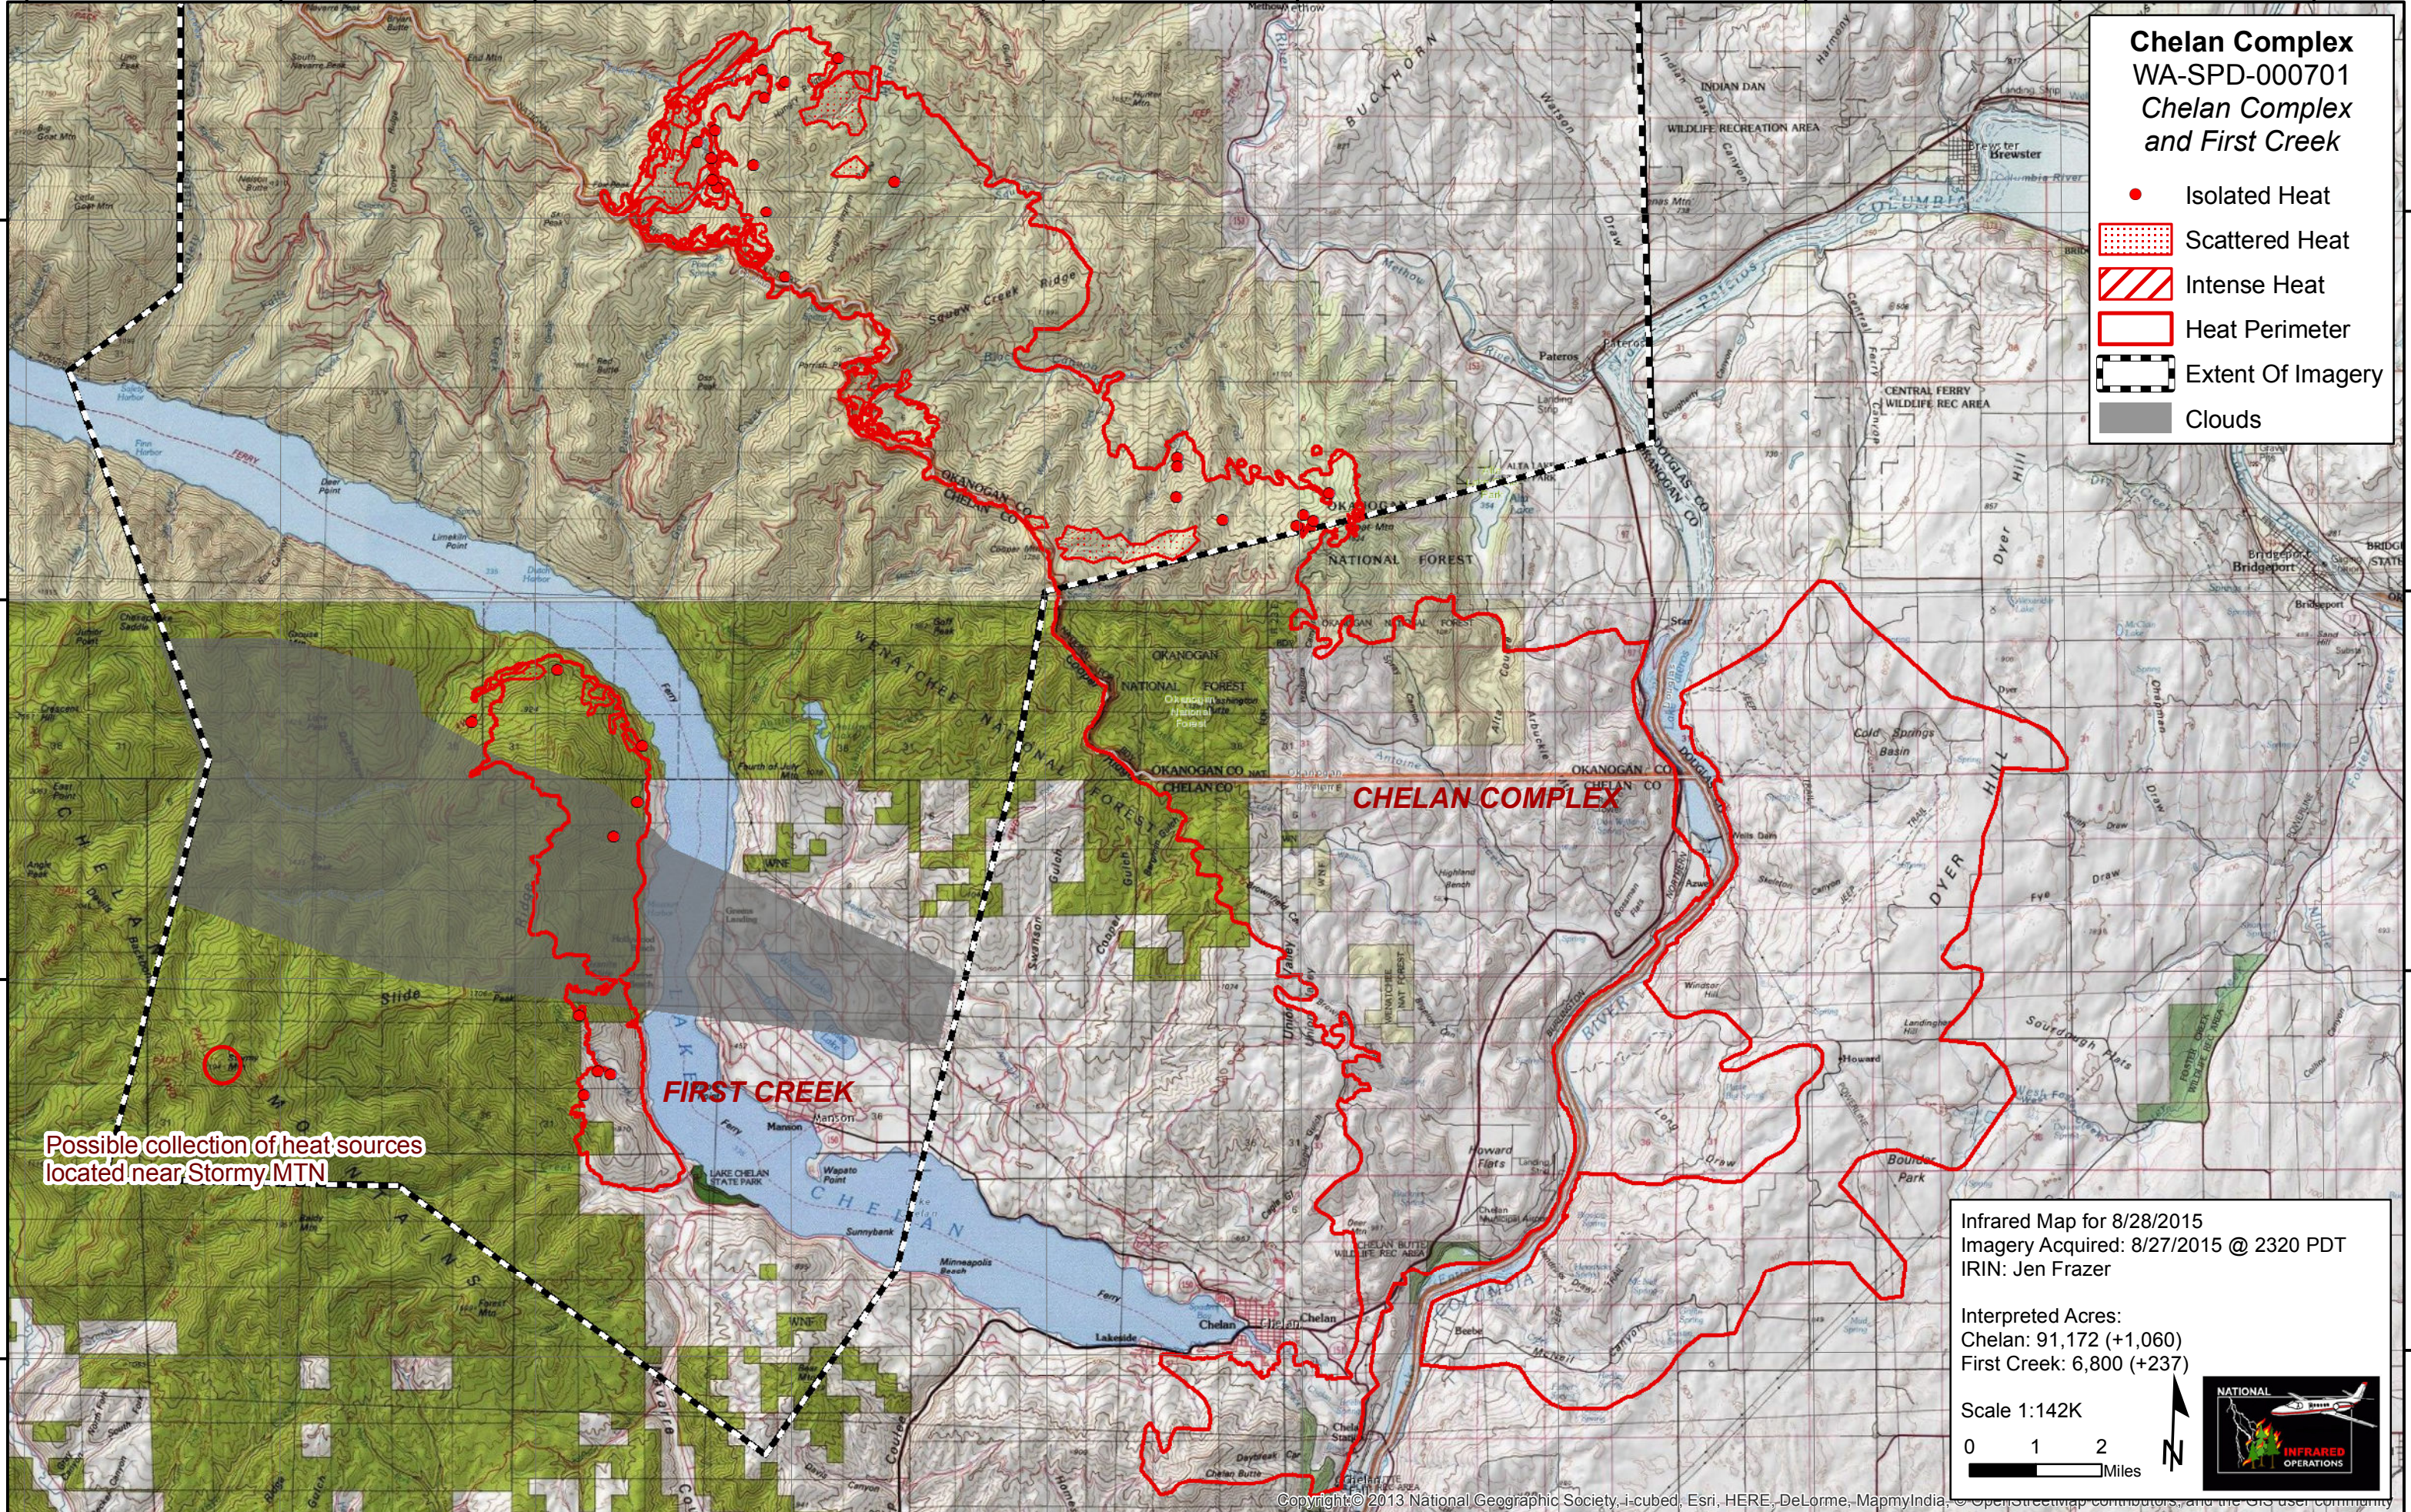

120°25'0"W 120°20'0"W 120°15'0"W 120°10'0"W 120°5'0"W 120°0'0"W 119°55'0"W 119°50'0"W 119°45'0"W 119°40'0"W

48°5'0"N

48°0'0"N

47°55'0"N

47°50'0"N

48°5'0"N

48°0'0"N

47°55'0"N

47°50'0"N

Chelan Complex WA-SPD-000701 Chelan Complex and First Creek

- Isolated Heat
- Scattered Heat
- Intense Heat
- Heat Perimeter
- Extent Of Imagery
- Clouds

Possible collection of heat sources located near Stormy MTN

CHELAN COMPLEX

FIRST CREEK

Infrared Map for 8/28/2015
Imagery Acquired: 8/27/2015 @ 2320 PDT
IRIN: Jen Frazer

Interpreted Acres:
Chelan: 91,172 (+1,060)
First Creek: 6,800 (+237)

Scale 1:142K

120°25'0"W 120°20'0"W 120°15'0"W 120°10'0"W 120°5'0"W 120°0'0"W 119°55'0"W 119°50'0"W 119°45'0"W 119°40'0"W