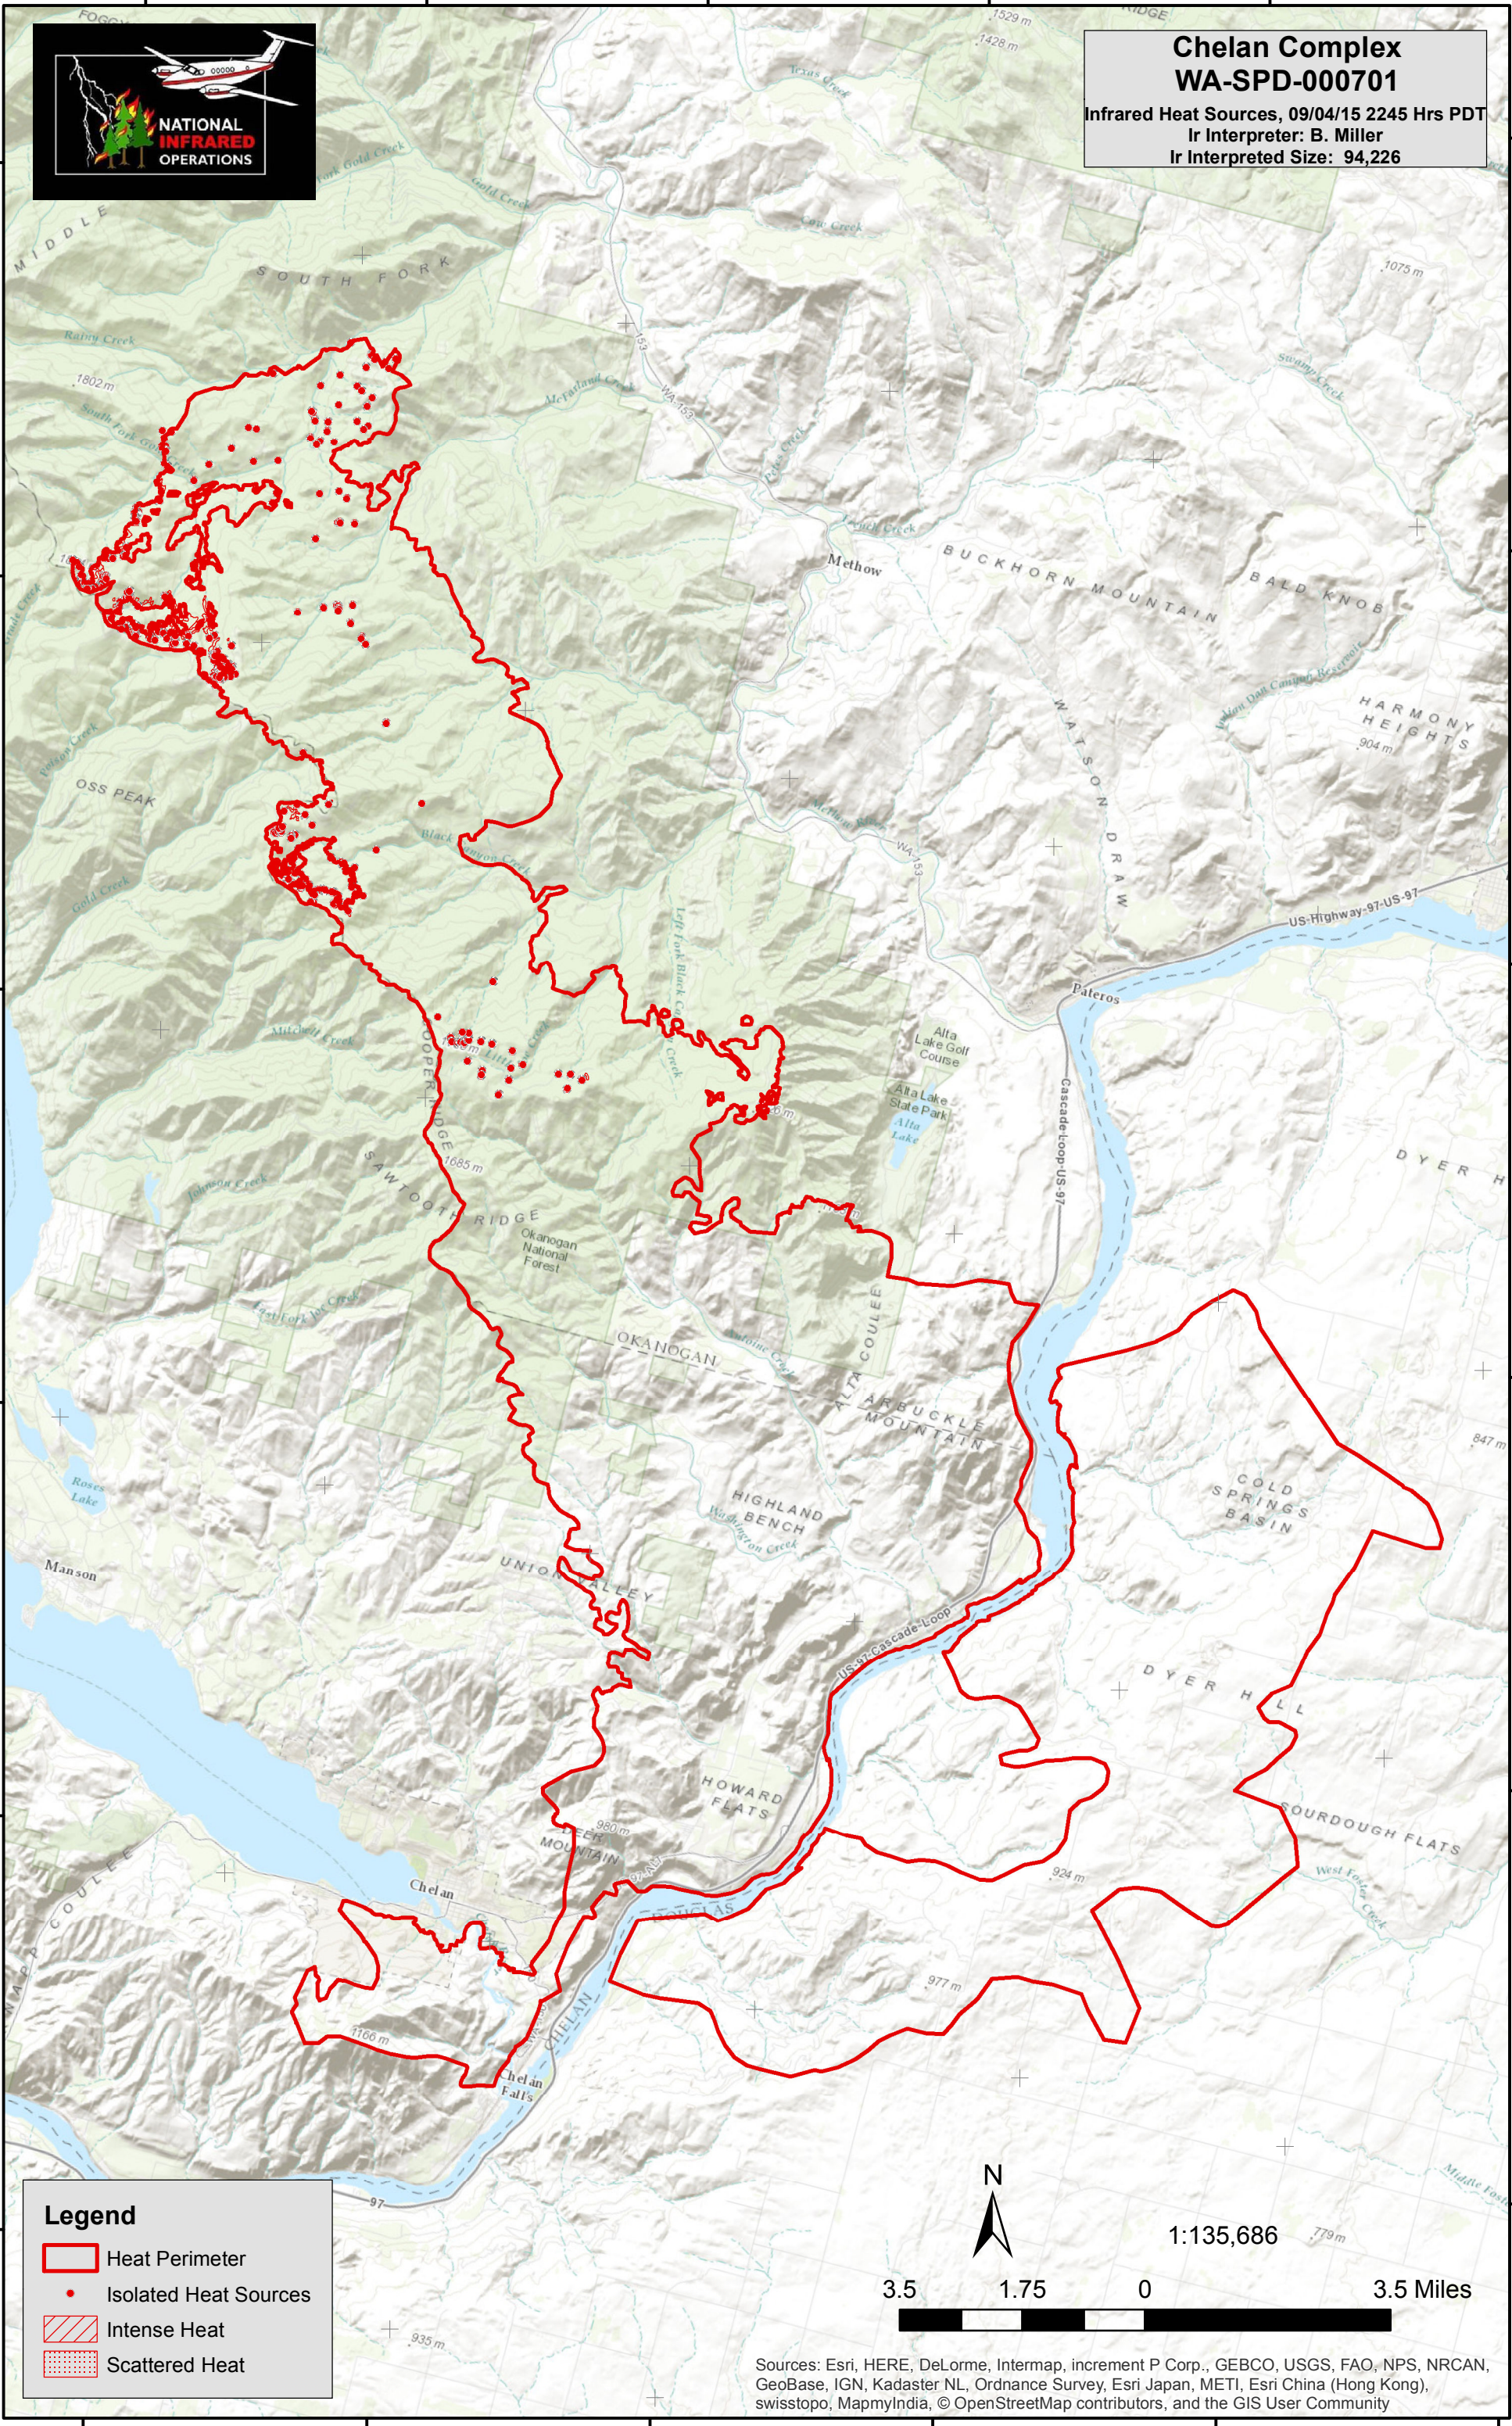

120°15'0"W 120°10'0"W 120°5'0"W 120°0'0"W 119°55'0"W

Chelan Complex
WA-SPD-000701
Infrared Heat Sources, 09/04/15 2245 Hrs PDT
Ir Interpreter: B. Miller
Ir Interpreted Size: 94,226

48°10'0"N
48°5'0"N
48°0'0"N
47°55'0"N
47°50'0"N
47°45'0"N

48°15'0"N
48°10'0"N
48°5'0"N
48°0'0"N
47°55'0"N
47°50'0"N

Legend

- Heat Perimeter
- Isolated Heat Sources
- Intense Heat
- Scattered Heat

N

1:135,686

3.5 1.75 0 3.5 Miles

Sources: Esri, HERE, DeLorme, Intermap, increment P Corp., GEBCO, USGS, FAO, NPS, NRCAN, GeoBase, IGN, Kadaster NL, Ordnance Survey, Esri Japan, METI, Esri China (Hong Kong), swisstopo, MapmyIndia, © OpenStreetMap contributors, and the GIS User Community

120°5'0"W 120°0'0"W 119°55'0"W 119°50'0"W 119°45'0"W 119°40'0"W