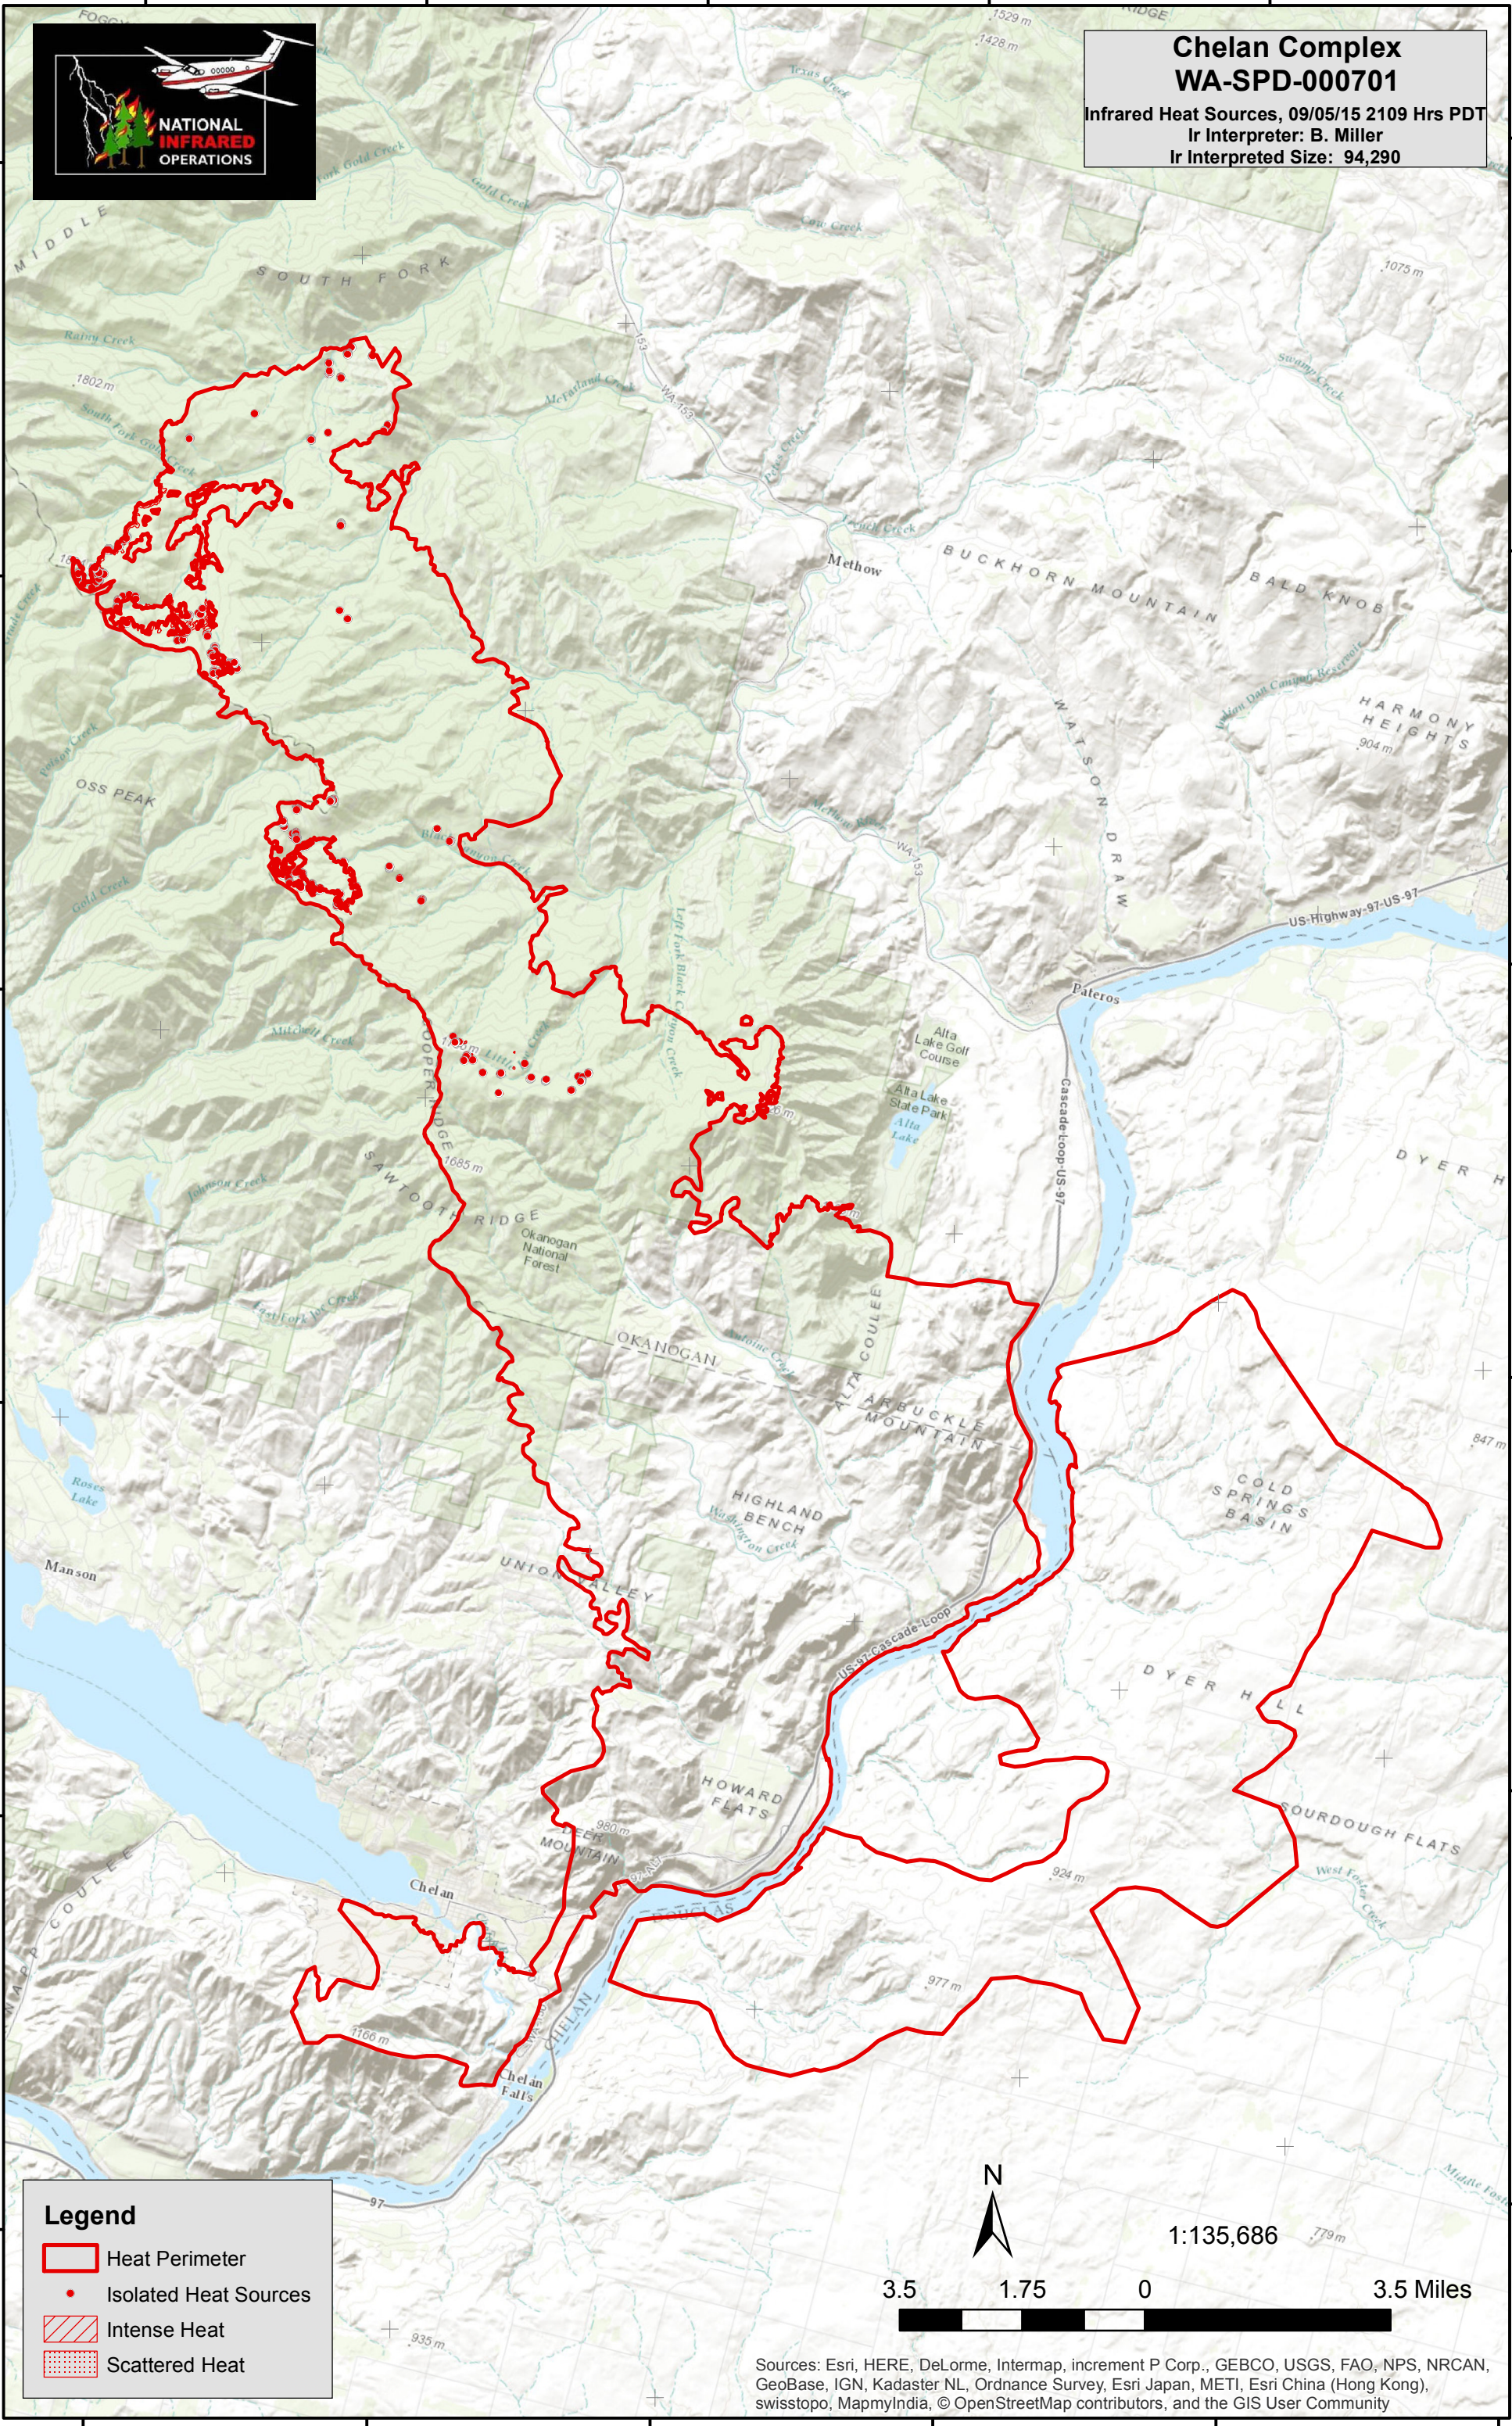

120°15'0"W 120°10'0"W 120°5'0"W 120°0'0"W 119°55'0"W

Chelan Complex
WA-SPD-000701
Infrared Heat Sources, 09/05/15 2109 Hrs PDT
Ir Interpreter: B. Miller
Ir Interpreted Size: 94,290

48°10'0"N
48°5'0"N
48°0'0"N
47°55'0"N
47°50'0"N
47°45'0"N

48°15'0"N
48°10'0"N
48°5'0"N
48°0'0"N
47°55'0"N
47°50'0"N

Legend

- Heat Perimeter
- Isolated Heat Sources
- Intense Heat
- Scattered Heat

N

1:135,686

3.5 1.75 0 3.5 Miles

Sources: Esri, HERE, DeLorme, Intermap, increment P Corp., GEBCO, USGS, FAO, NPS, NRCAN, GeoBase, IGN, Kadaster NL, Ordnance Survey, Esri Japan, METI, Esri China (Hong Kong), swisstopo, MapmyIndia, © OpenStreetMap contributors, and the GIS User Community

120°5'0"W 120°0'0"W 119°55'0"W 119°50'0"W 119°45'0"W 119°40'0"W