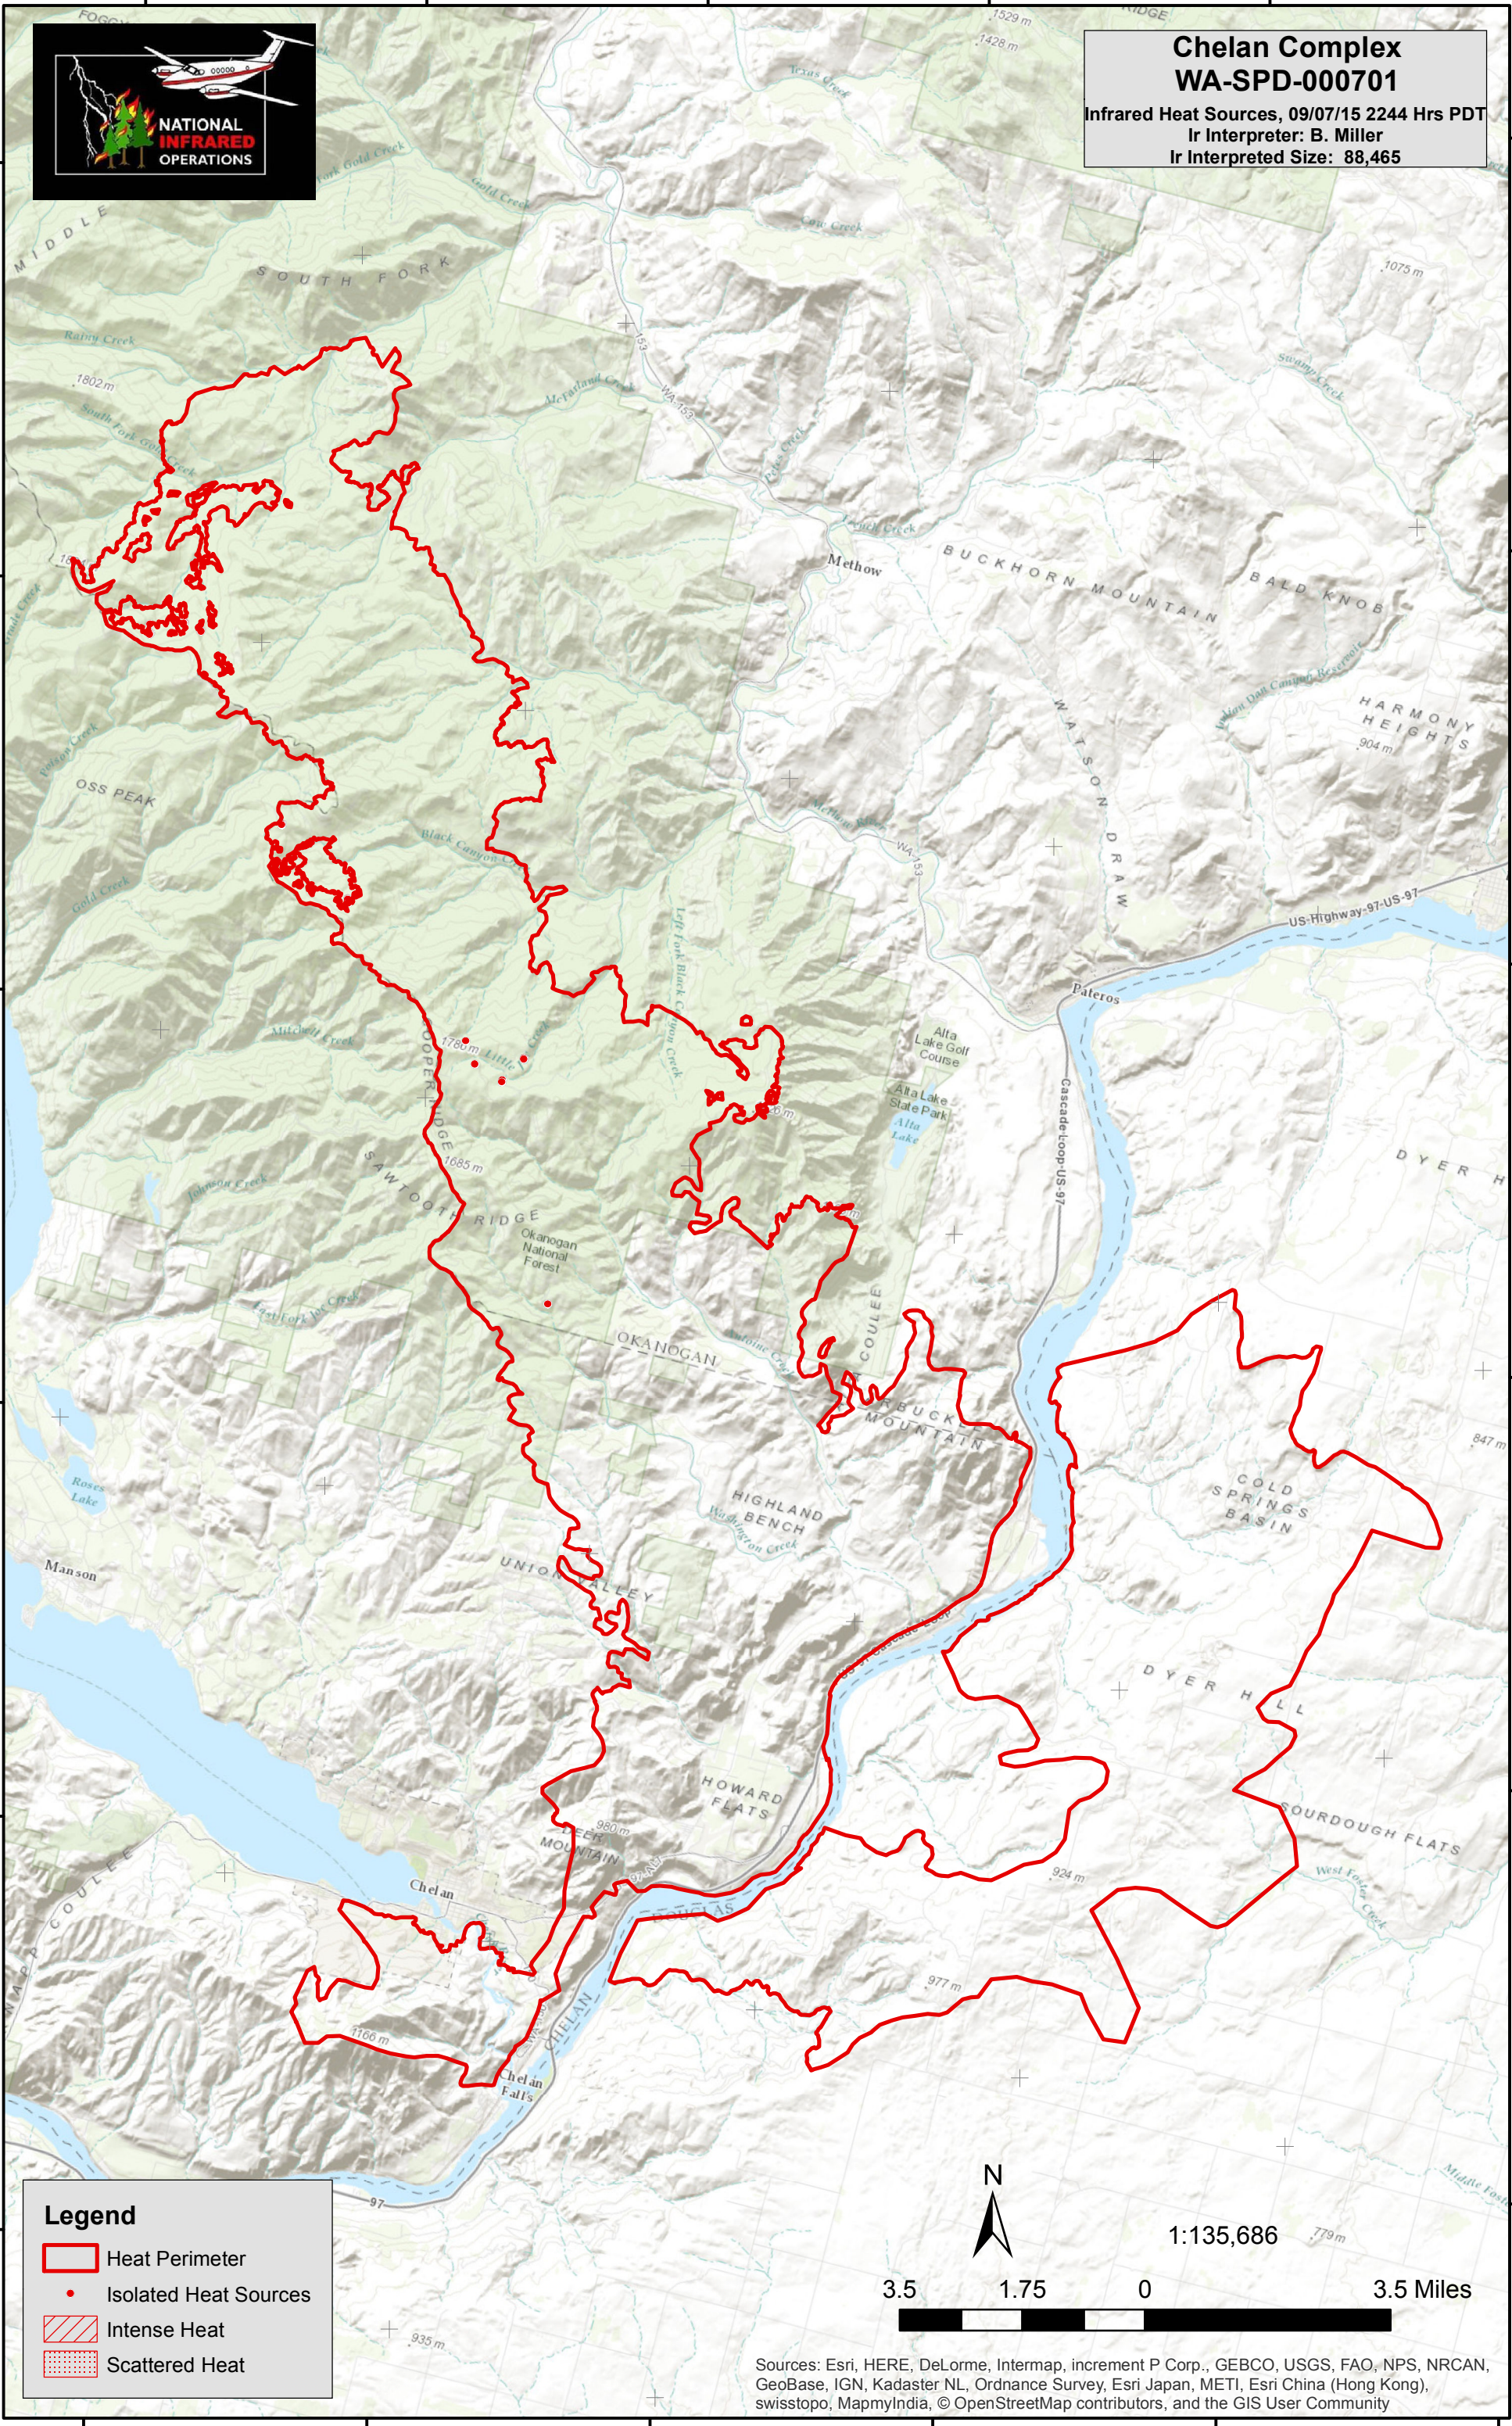

120°15'0"W 120°10'0"W 120°5'0"W 120°0'0"W 119°55'0"W

Chelan Complex
WA-SPD-000701
Infrared Heat Sources, 09/07/15 2244 Hrs PDT
Ir Interpreter: B. Miller
Ir Interpreted Size: 88,465

48°10'0"N
48°5'0"N
48°0'0"N
47°55'0"N
47°50'0"N
47°45'0"N

48°15'0"N
48°10'0"N
48°5'0"N
48°0'0"N
47°55'0"N
47°50'0"N
47°45'0"N

Legend

- Heat Perimeter
- Isolated Heat Sources
- Intense Heat
- Scattered Heat

Sources: Esri, HERE, DeLorme, Intermap, increment P Corp., GEBCO, USGS, FAO, NPS, NRCAN, GeoBase, IGN, Kadaster NL, Ordnance Survey, Esri Japan, METI, Esri China (Hong Kong), swisstopo, MapmyIndia, © OpenStreetMap contributors, and the GIS User Community

120°5'0"W 120°0'0"W 119°55'0"W 119°50'0"W 119°45'0"W 119°40'0"W