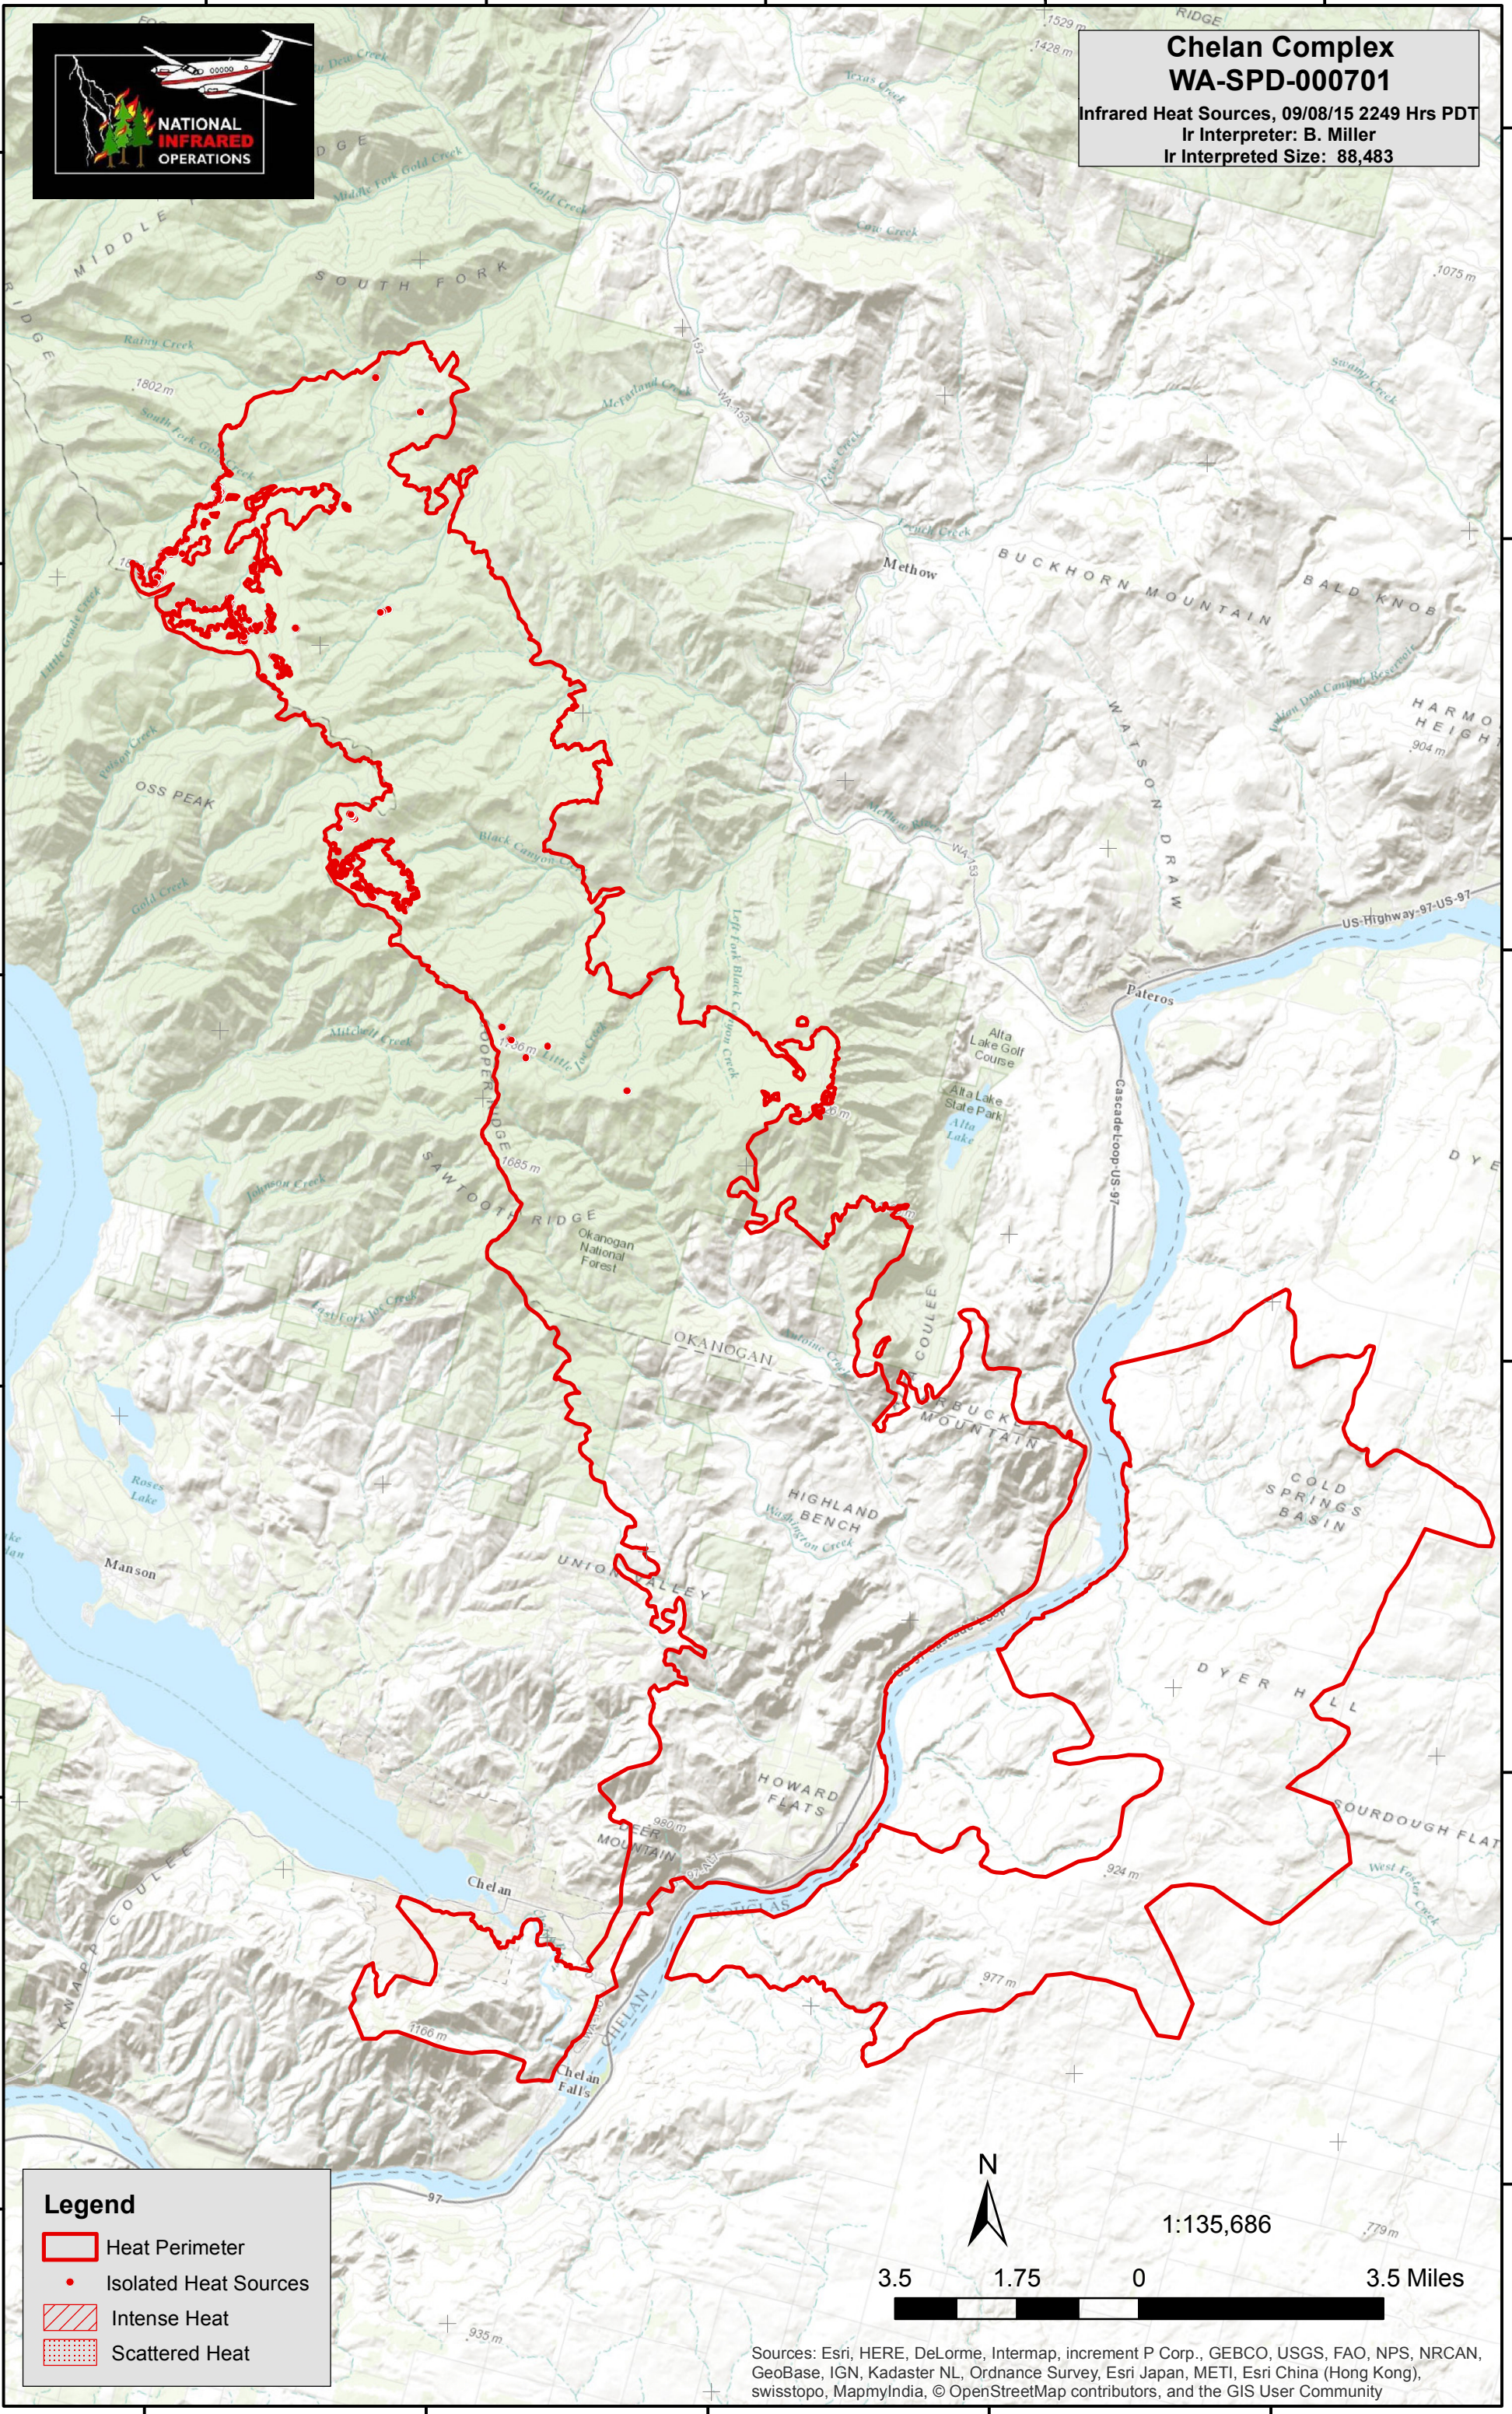

120°15'0"W 120°10'0"W 120°5'0"W 120°0'0"W 119°55'0"W

Chelan Complex
WA-SPD-000701
Infrared Heat Sources, 09/08/15 2249 Hrs PDT
Ir Interpreter: B. Miller
Ir Interpreted Size: 88,483

48°10'0"N
48°5'0"N
48°0'0"N
47°55'0"N
47°50'0"N
47°45'0"N

48°15'0"N
48°10'0"N
48°5'0"N
48°0'0"N
47°55'0"N
47°50'0"N

Legend

- Heat Perimeter
- Isolated Heat Sources
- Intense Heat
- Scattered Heat

N

1:135,686

3.5 1.75 0 3.5 Miles

Sources: Esri, HERE, DeLorme, Intermap, increment P Corp., GEBCO, USGS, FAO, NPS, NRCAN, GeoBase, IGN, Kadaster NL, Ordnance Survey, Esri Japan, METI, Esri China (Hong Kong), swisstopo, MapmyIndia, © OpenStreetMap contributors, and the GIS User Community

120°5'0"W 120°0'0"W 119°55'0"W 119°50'0"W 119°45'0"W