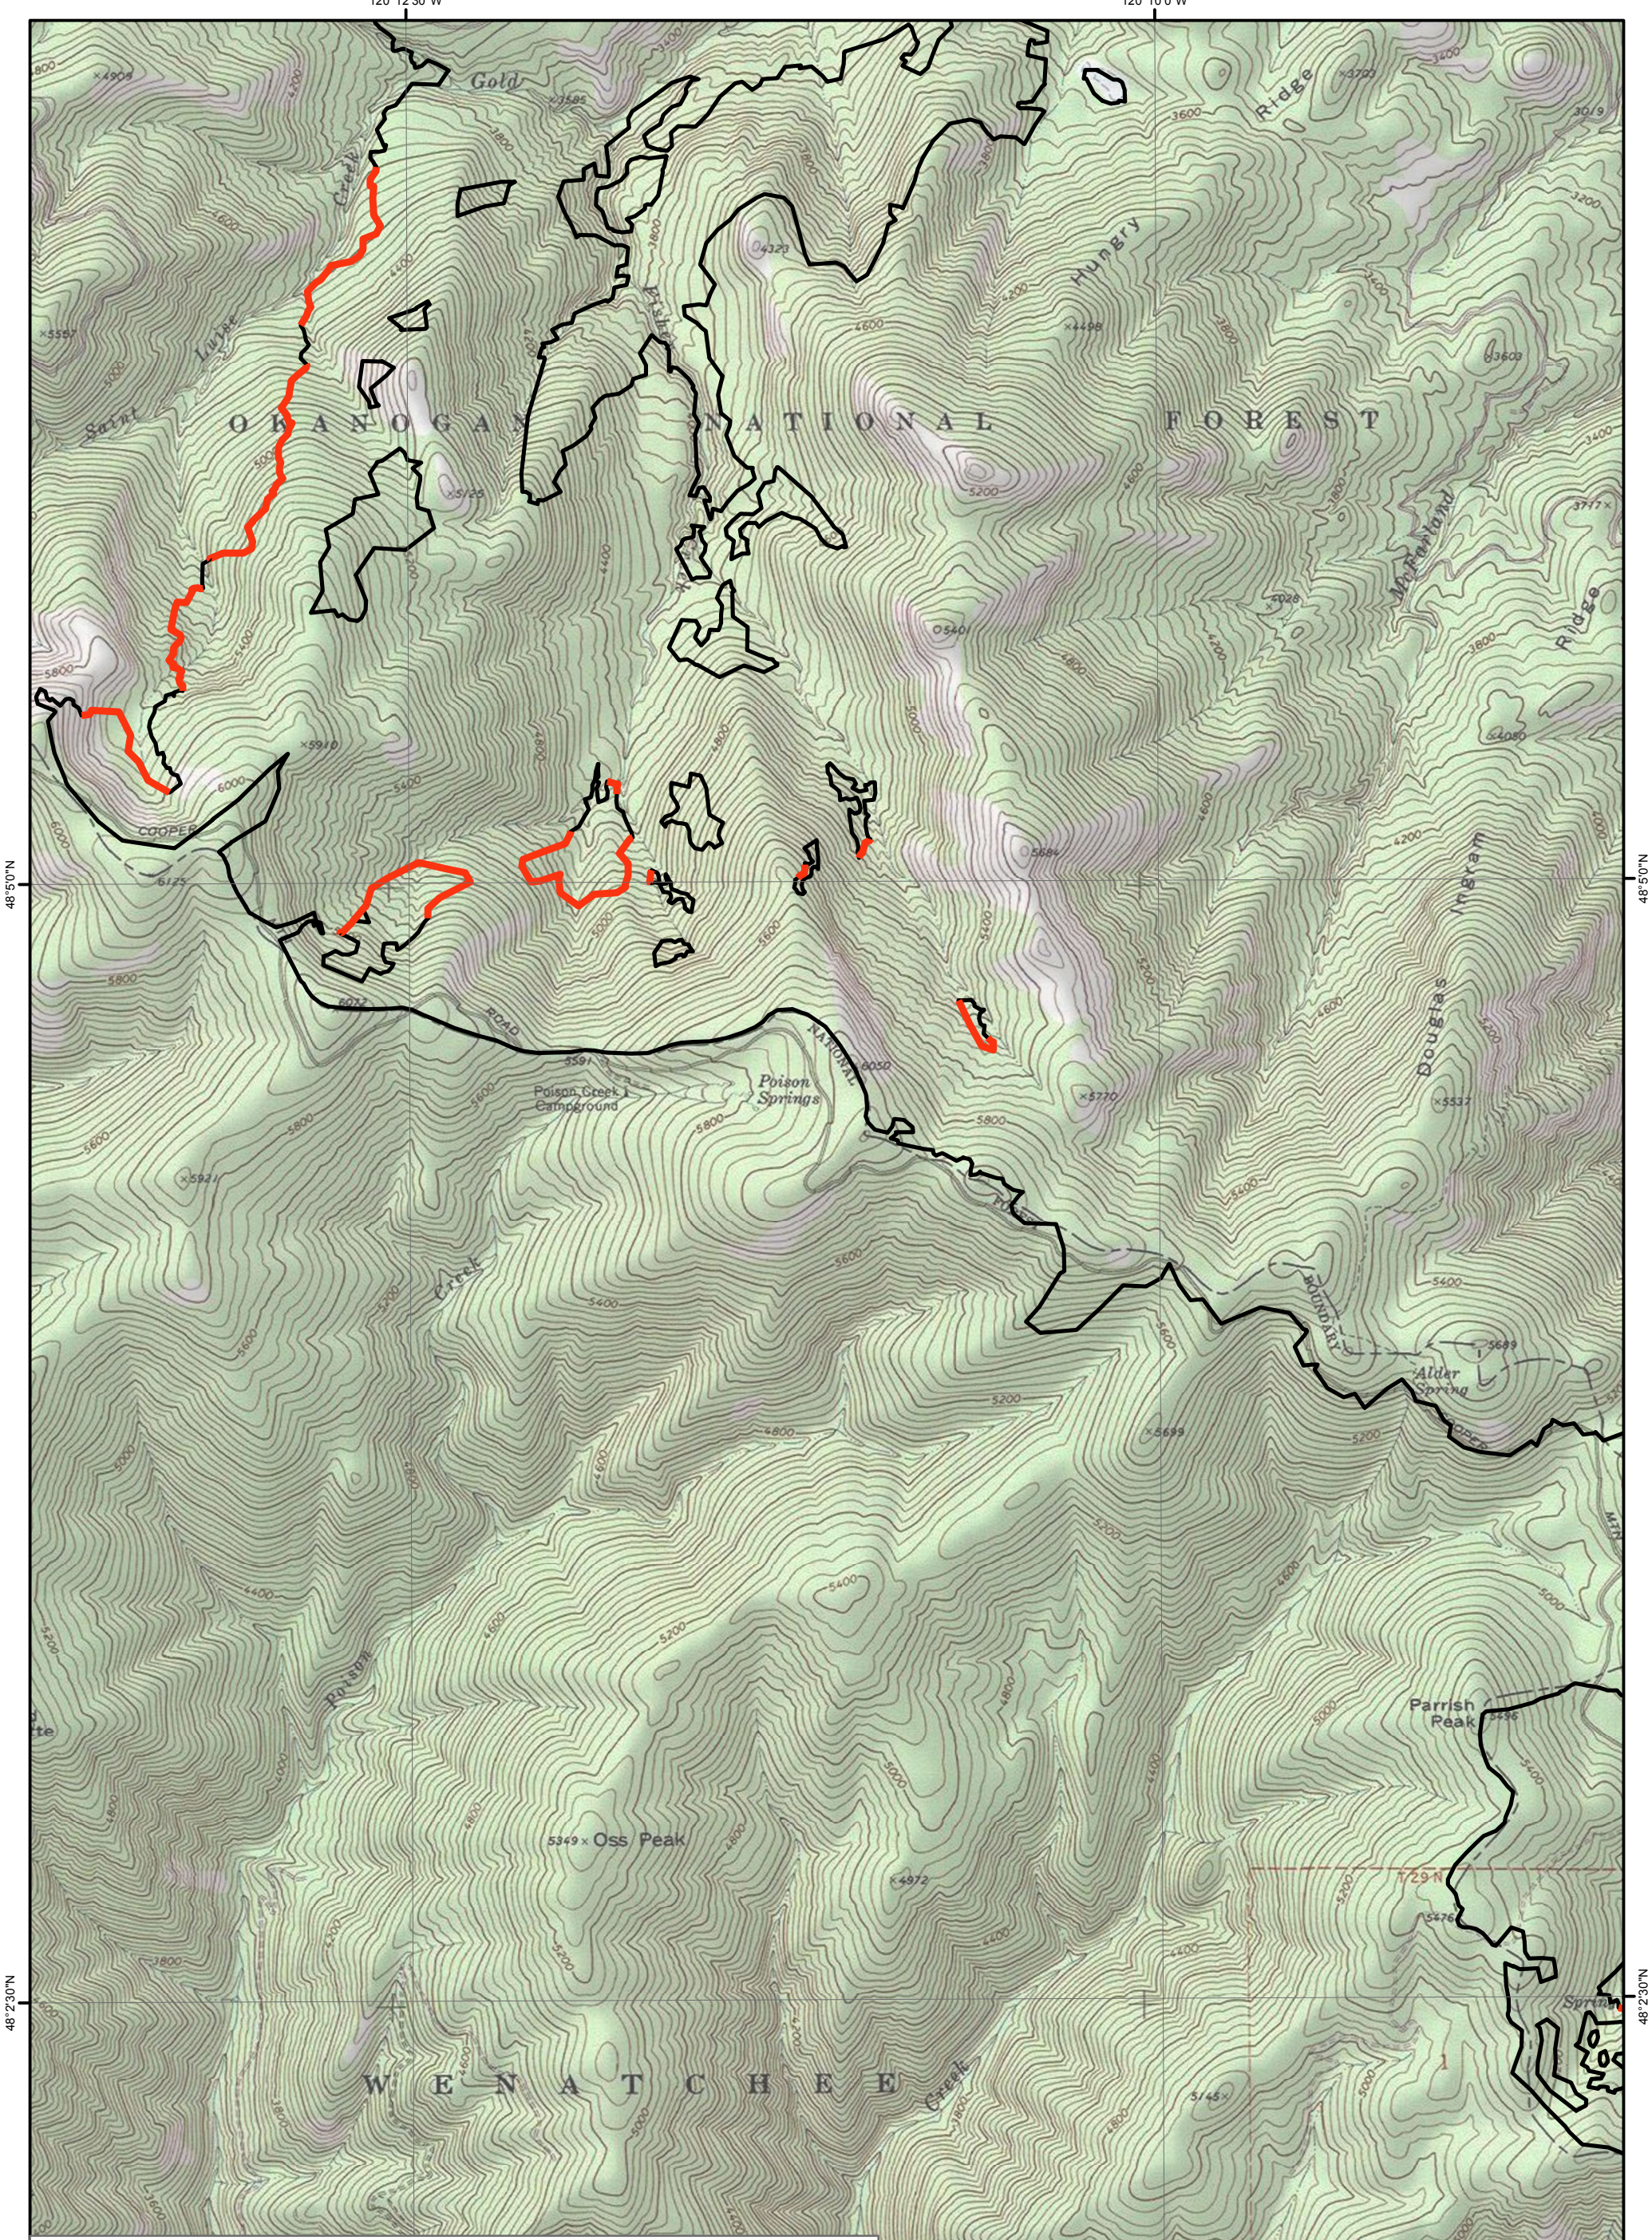

120°12'30"W

120°10'0"W

48°50'N

48°50'N

48°23'0"N

48°23'0"N

- Heat Perimeter Near Heat
- Heat Perimeter

**Chelan Complex
(WA-WA-SPD-000701)**

Infrared Map: 09/13/2015
 Imagery Date: 09/13/2015
 Imagery Time: 0232
 Interpreted Total Acres: 89,076
 IRIN: Pete Martinez

120°12'30"W

120°10'0"W