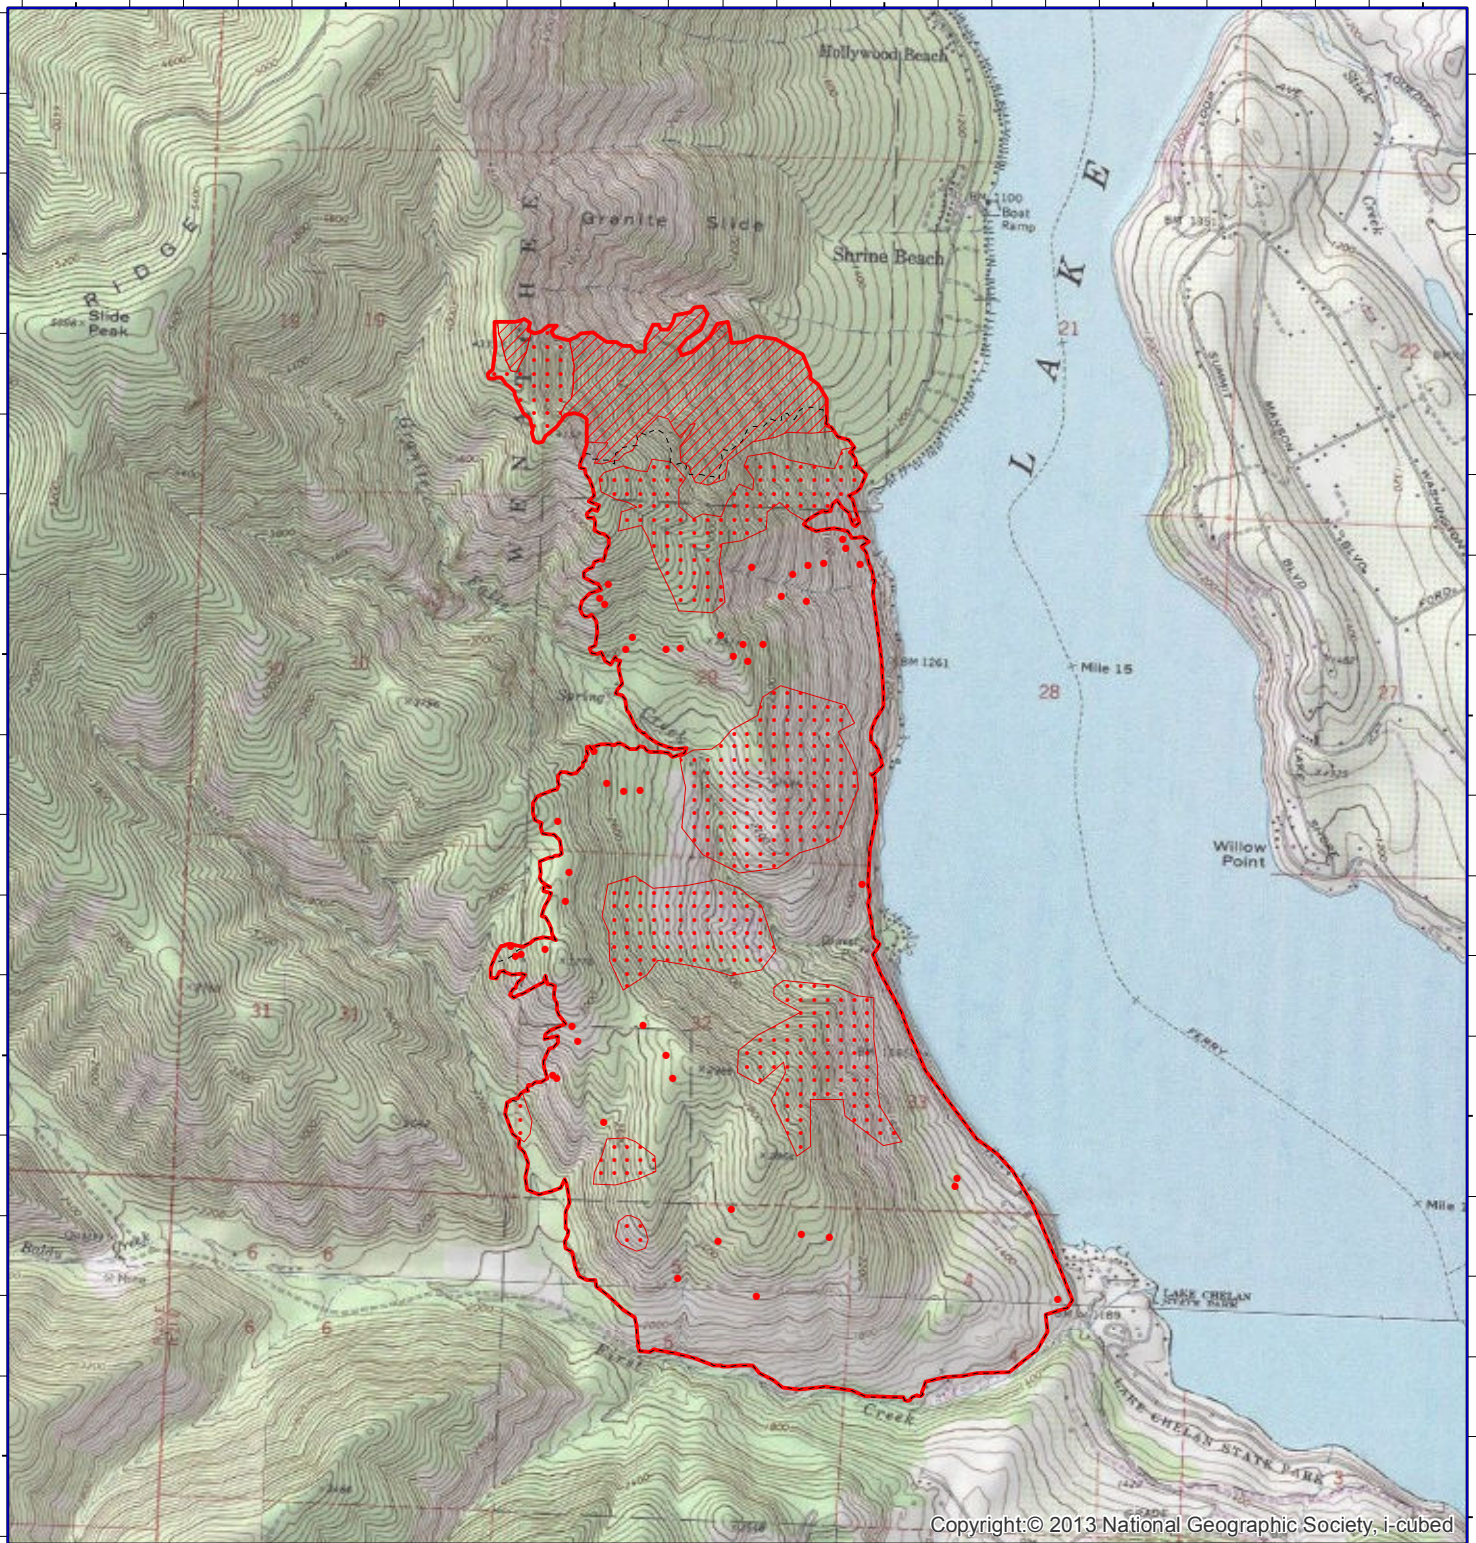

120°16'0"W 120°15'0"W 120°14'0"W 120°13'0"W 120°12'0"W 120°11'0"W

47°55'0"N

47°54'0"N

47°53'0"N

47°52'0"N

47°55'0"N

47°54'0"N

47°53'0"N

47°52'0"N

Copyright © 2013 National Geographic Society, i-cubed

**INFRARED MAP**  
 First Creek (WA-OWF-000287)  
 Flight: Aug 18, 2015 @ 2309 PDT  
 IRIN Cheron Ferland (Oregon)  
 IRIN (t): Dale Gough (Oregon)

**Legend**

- Isolated Heat
- - - Previous GIS Perimeter (20150818\_1919)
- ▭ Heat Perimeter
- ▨ Intense Heat
- Scattered Heat

0 0.25 0.5 1 1.5 Miles