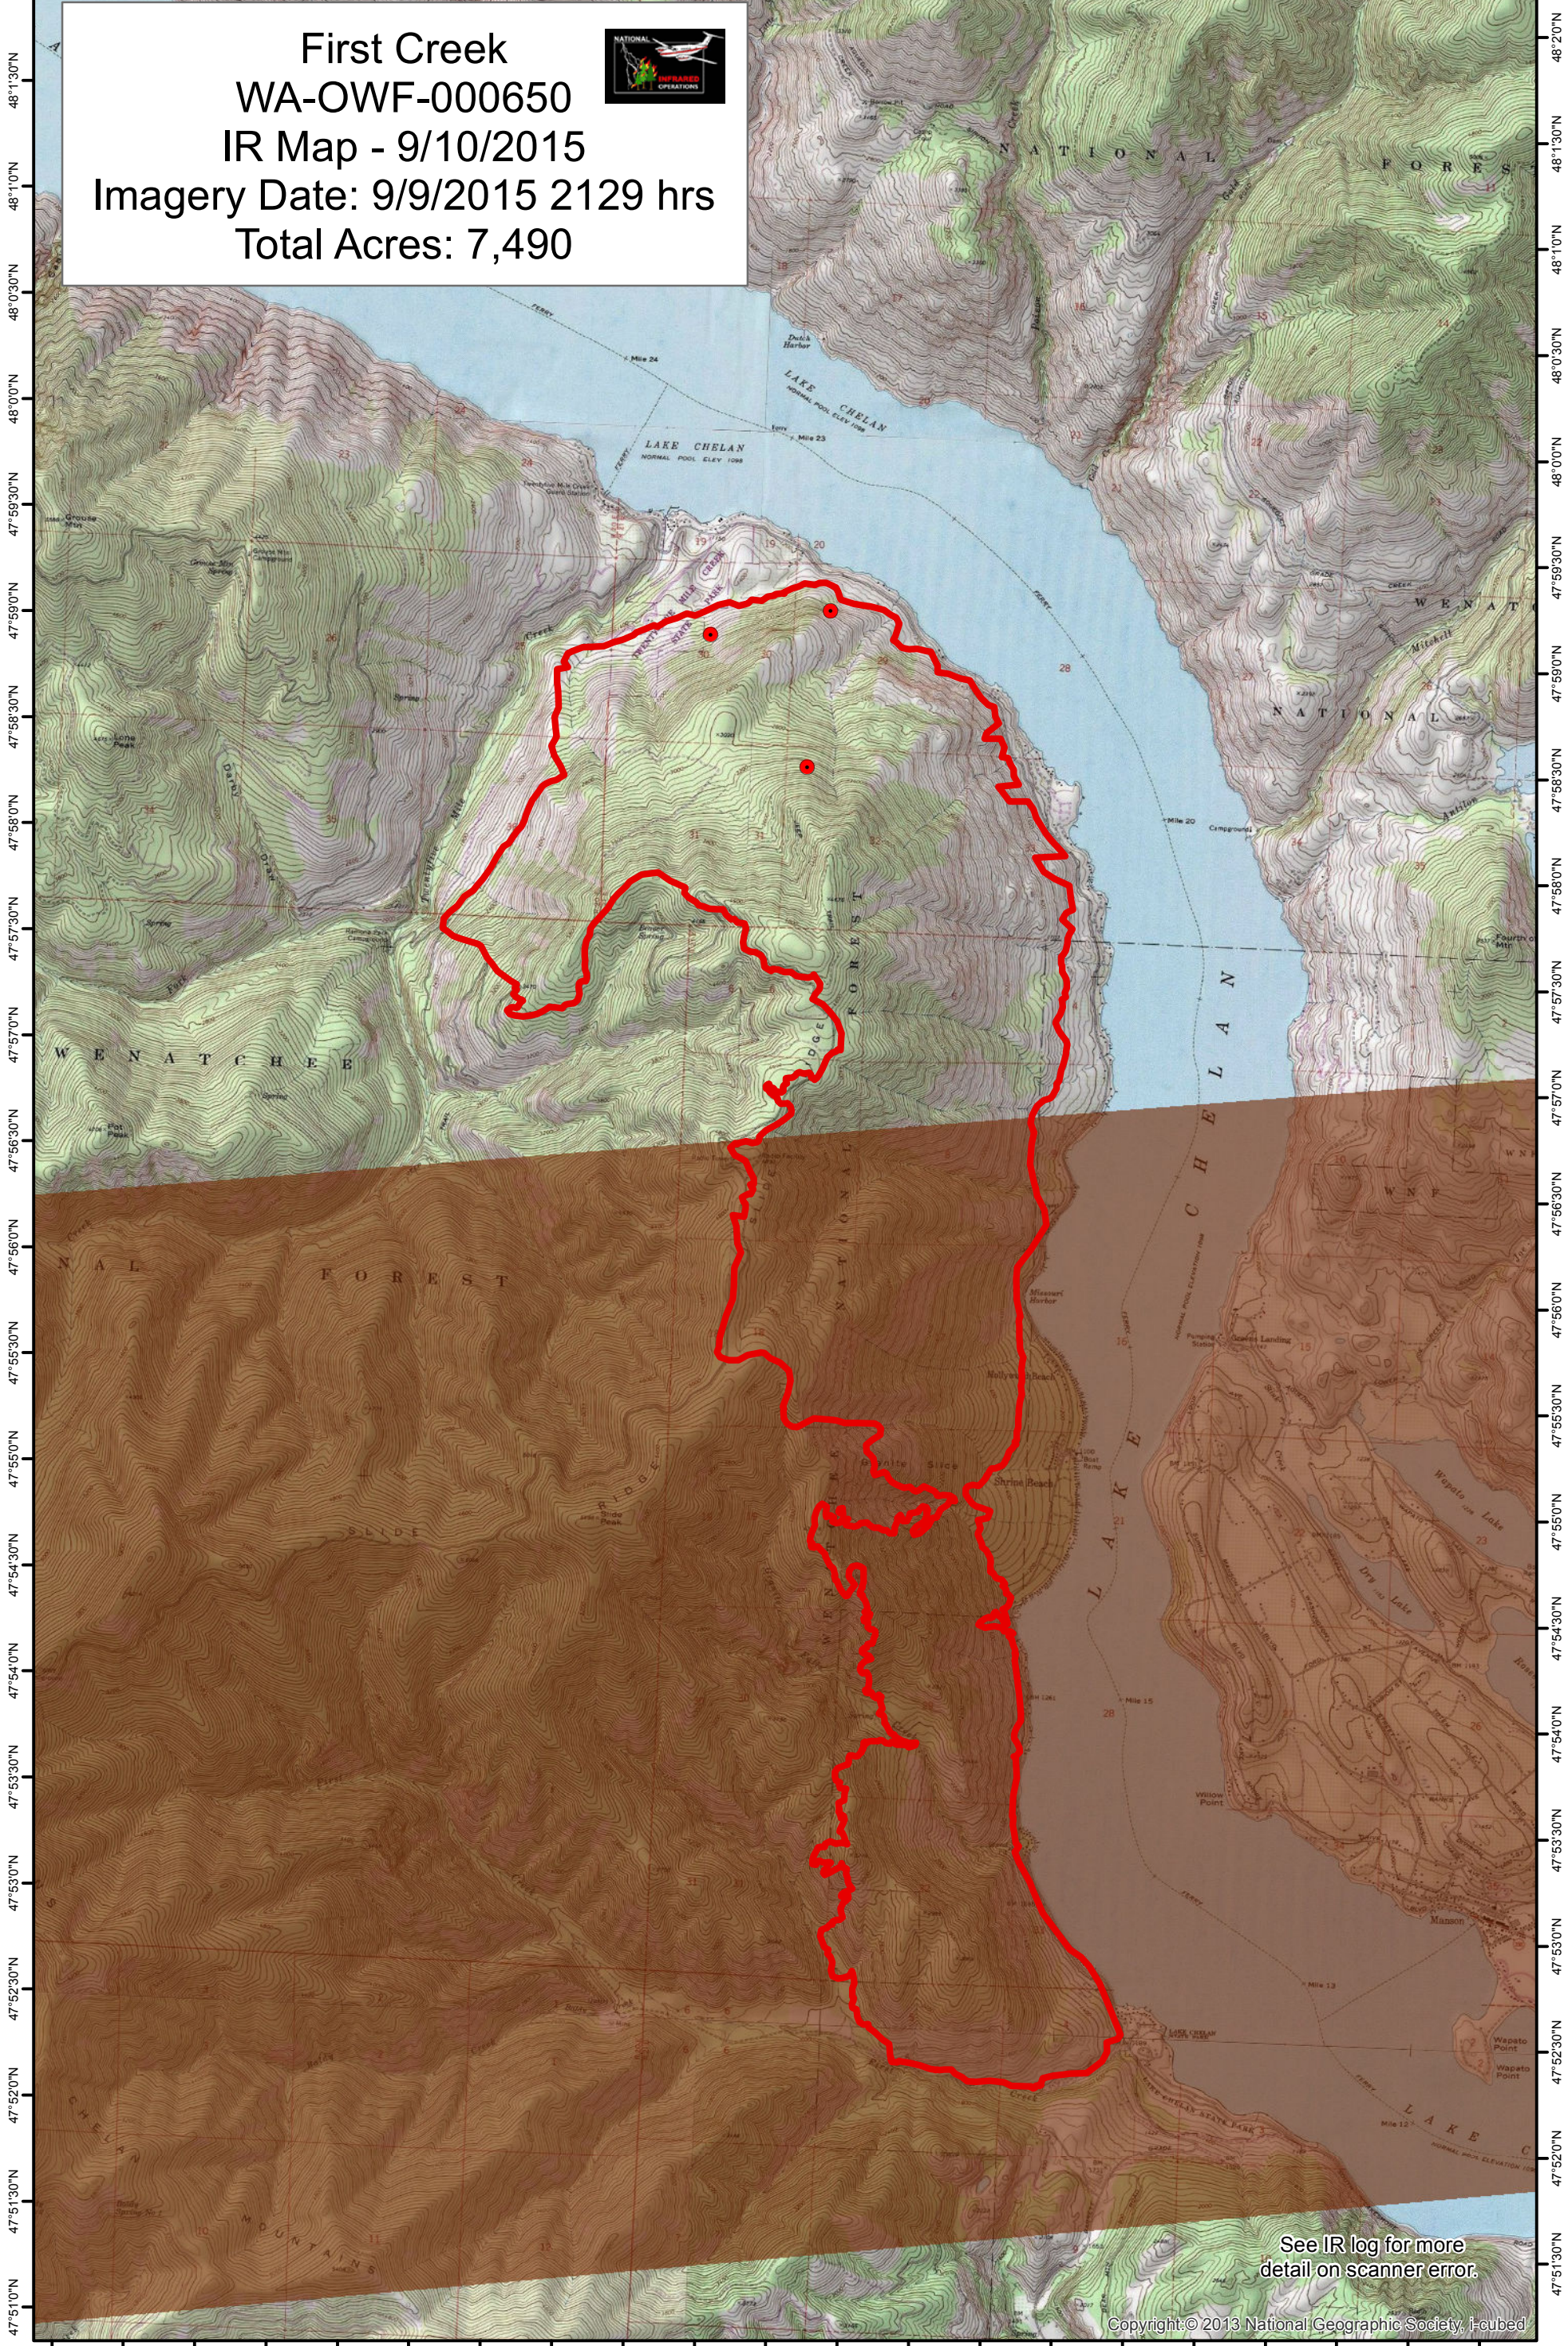

120°20'0"W 120°19'0"W 120°18'0"W 120°17'0"W 120°16'0"W 120°15'0"W 120°14'0"W 120°13'0"W 120°12'0"W 120°11'0"W 120°10'0"W

**First Creek**  
**WA-OWF-000650**  
**IR Map - 9/10/2015**  
**Imagery Date: 9/9/2015 2129 hrs**  
**Total Acres: 7,490**

IRIN: Lauren Miller  
Map Produced: 9/9/2015 2330 hrs

	Heat Perimeter		Isolated Heat Sources		No Data - Scanner Error
--	----------------	--	-----------------------	--	-------------------------

See IR log for more detail on scanner error.

Copyright © 2013 National Geographic Society, i-cubed