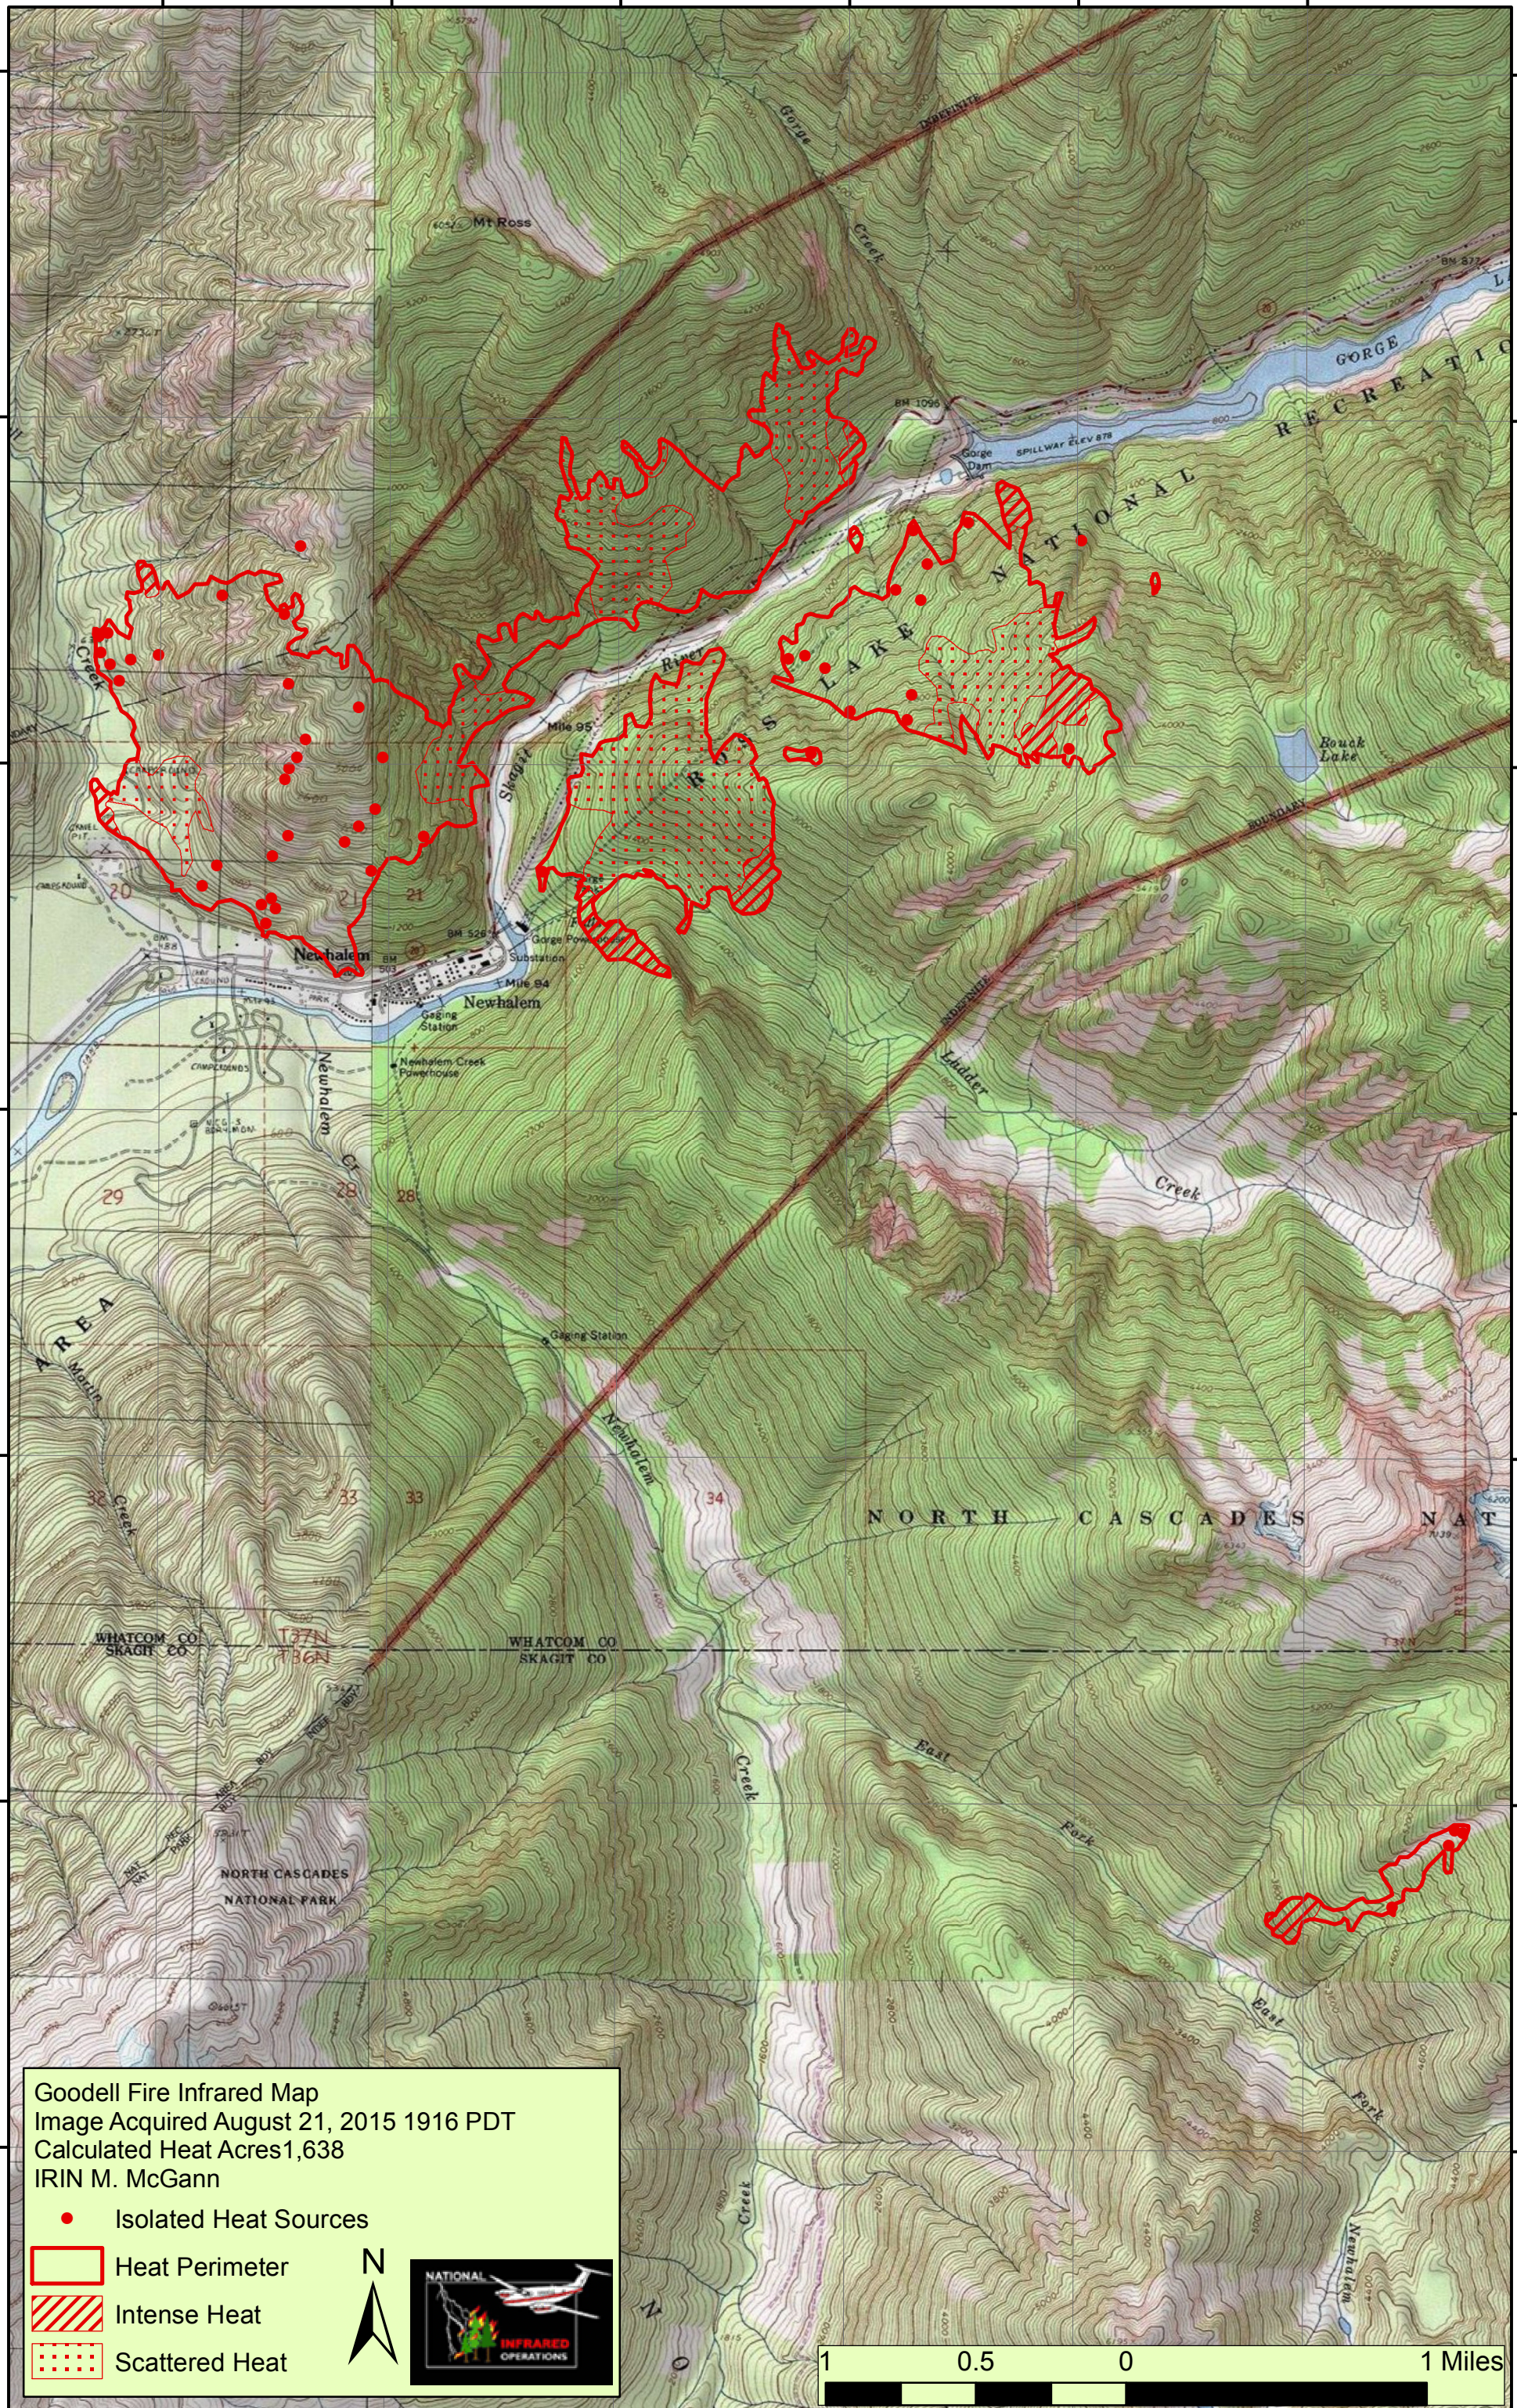

121°16'0"W

121°15'0"W

121°14'0"W

121°13'0"W

121°12'0"W

121°11'0"W

48°43'0"N

48°42'0"N

48°41'0"N

48°40'0"N

48°39'0"N

48°38'0"N

48°37'0"N

48°43'0"N

48°42'0"N

48°41'0"N

48°40'0"N

48°39'0"N

48°38'0"N

48°37'0"N

Goodell Fire Infrared Map  
 Image Acquired August 21, 2015 1916 PDT  
 Calculated Heat Acres 1,638  
 IRIN M. McGann

- Isolated Heat Sources
- ▭ Heat Perimeter
- ▨ Intense Heat
- ▤ Scattered Heat

121°16'0"W

121°15'0"W

121°14'0"W

121°13'0"W

121°12'0"W

121°11'0"W