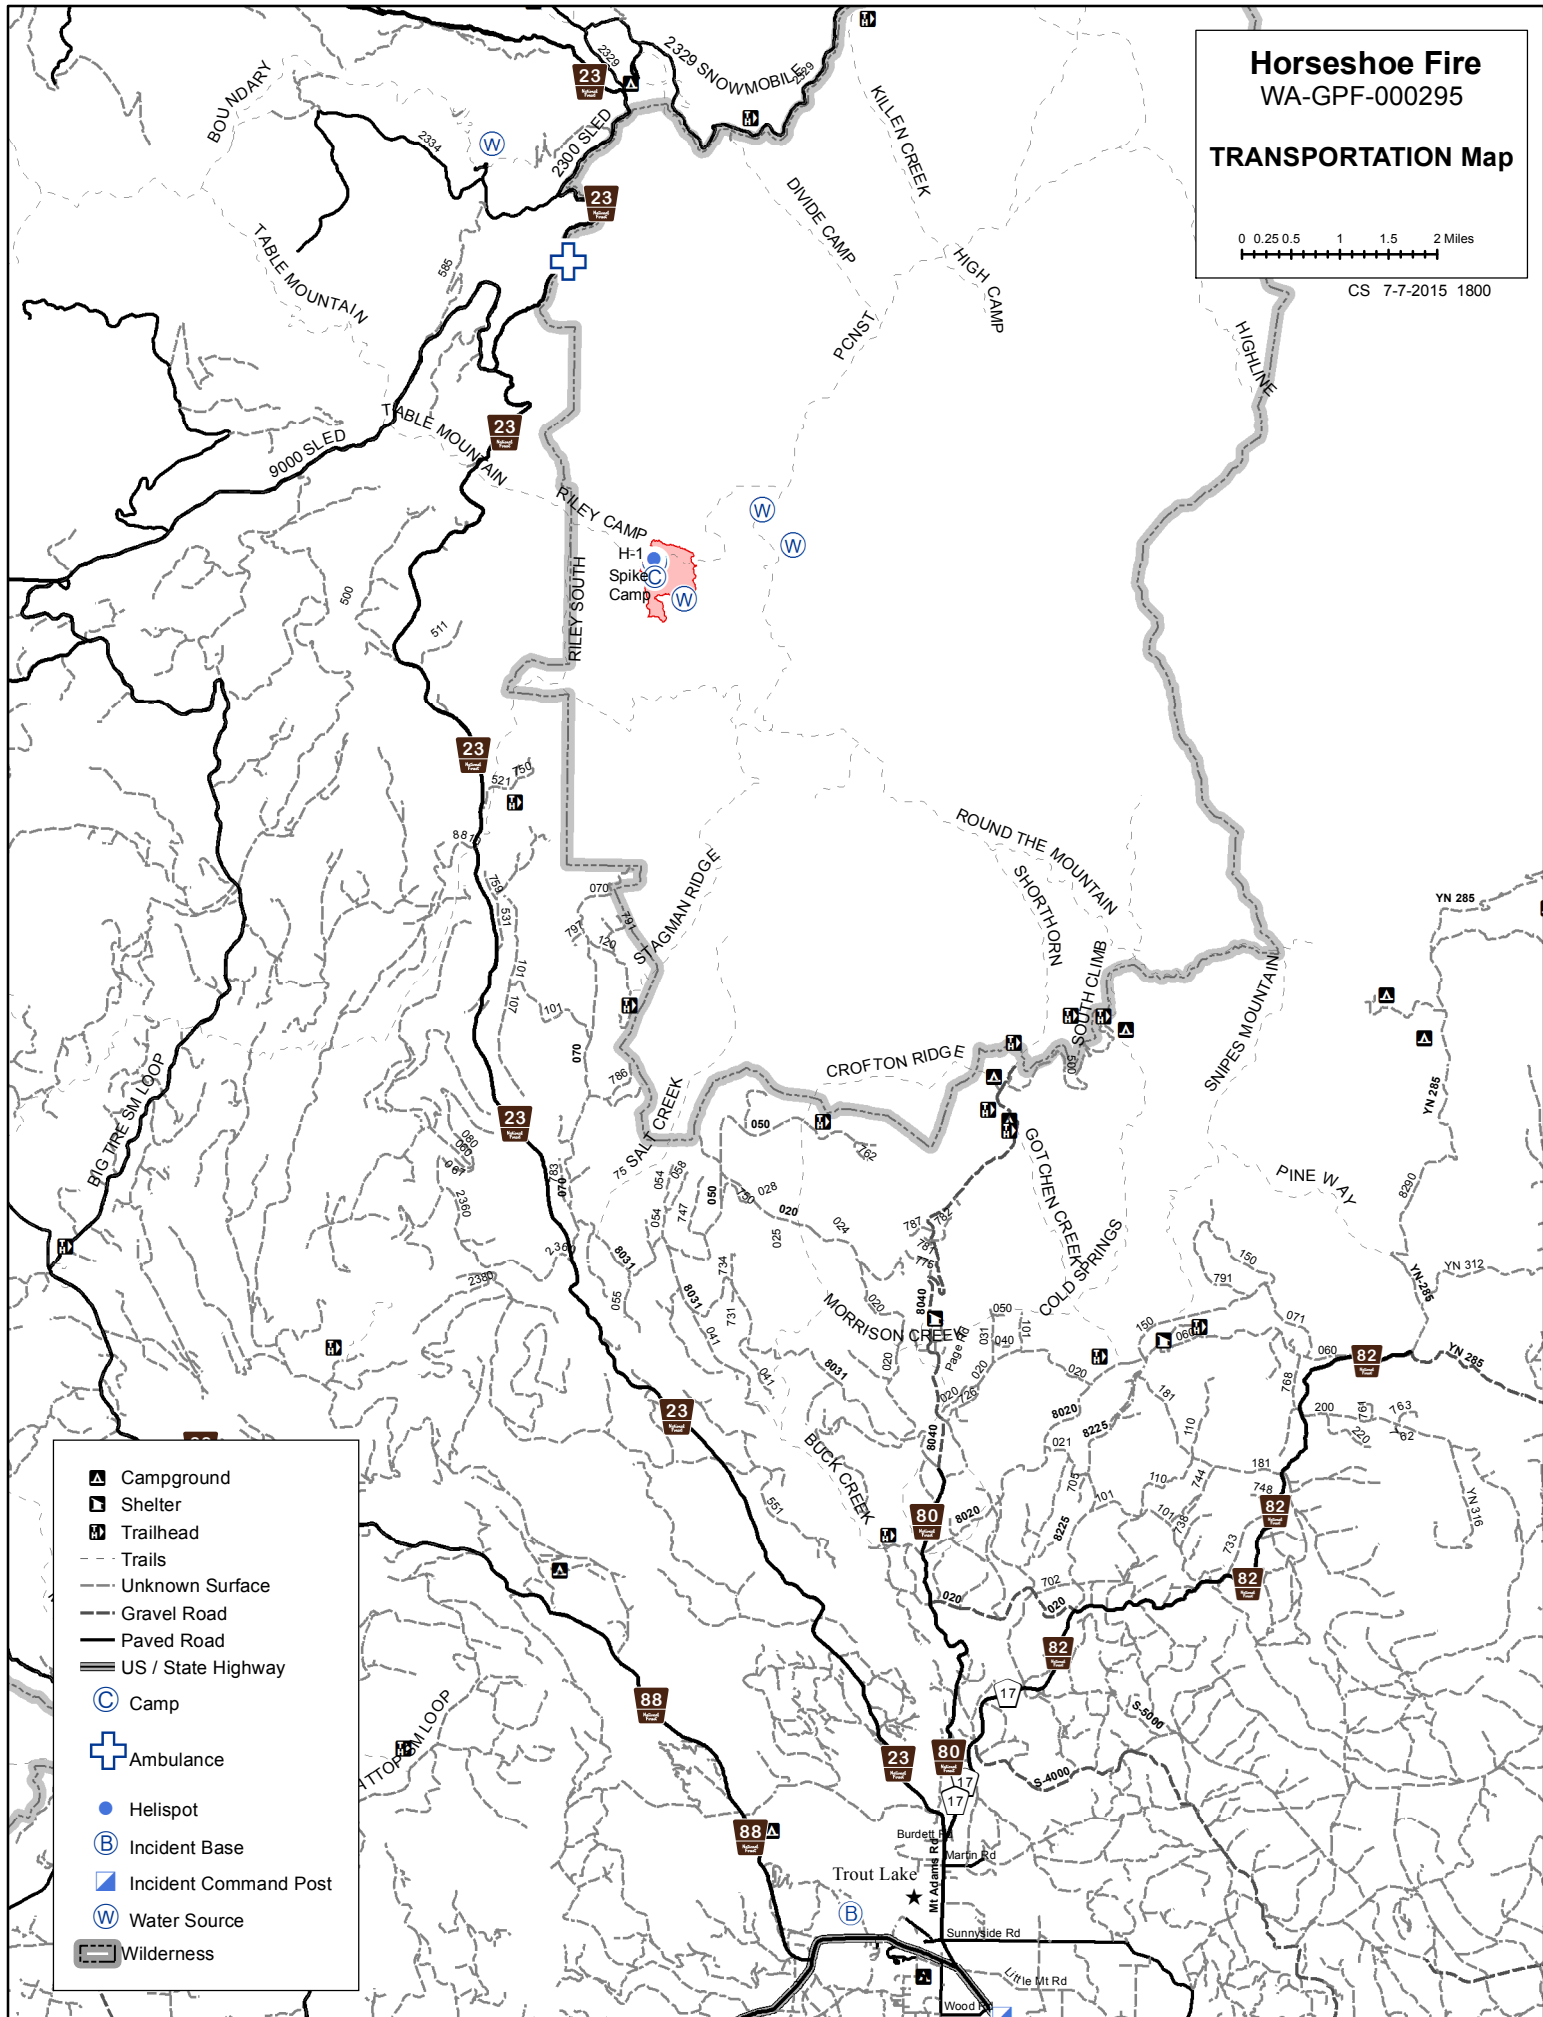

Horseshoe Fire WA-GPF-000295

TRANSPORTATION Map

CS 7-7-2015 1800

- Campground
- Shelter
- Trailhead
- Trails
- Unknown Surface
- Gravel Road
- Paved Road
- US / State Highway
- Camp
- Ambulance
- Helispot
- Incident Base
- Incident Command Post
- Water Source
- Wilderness