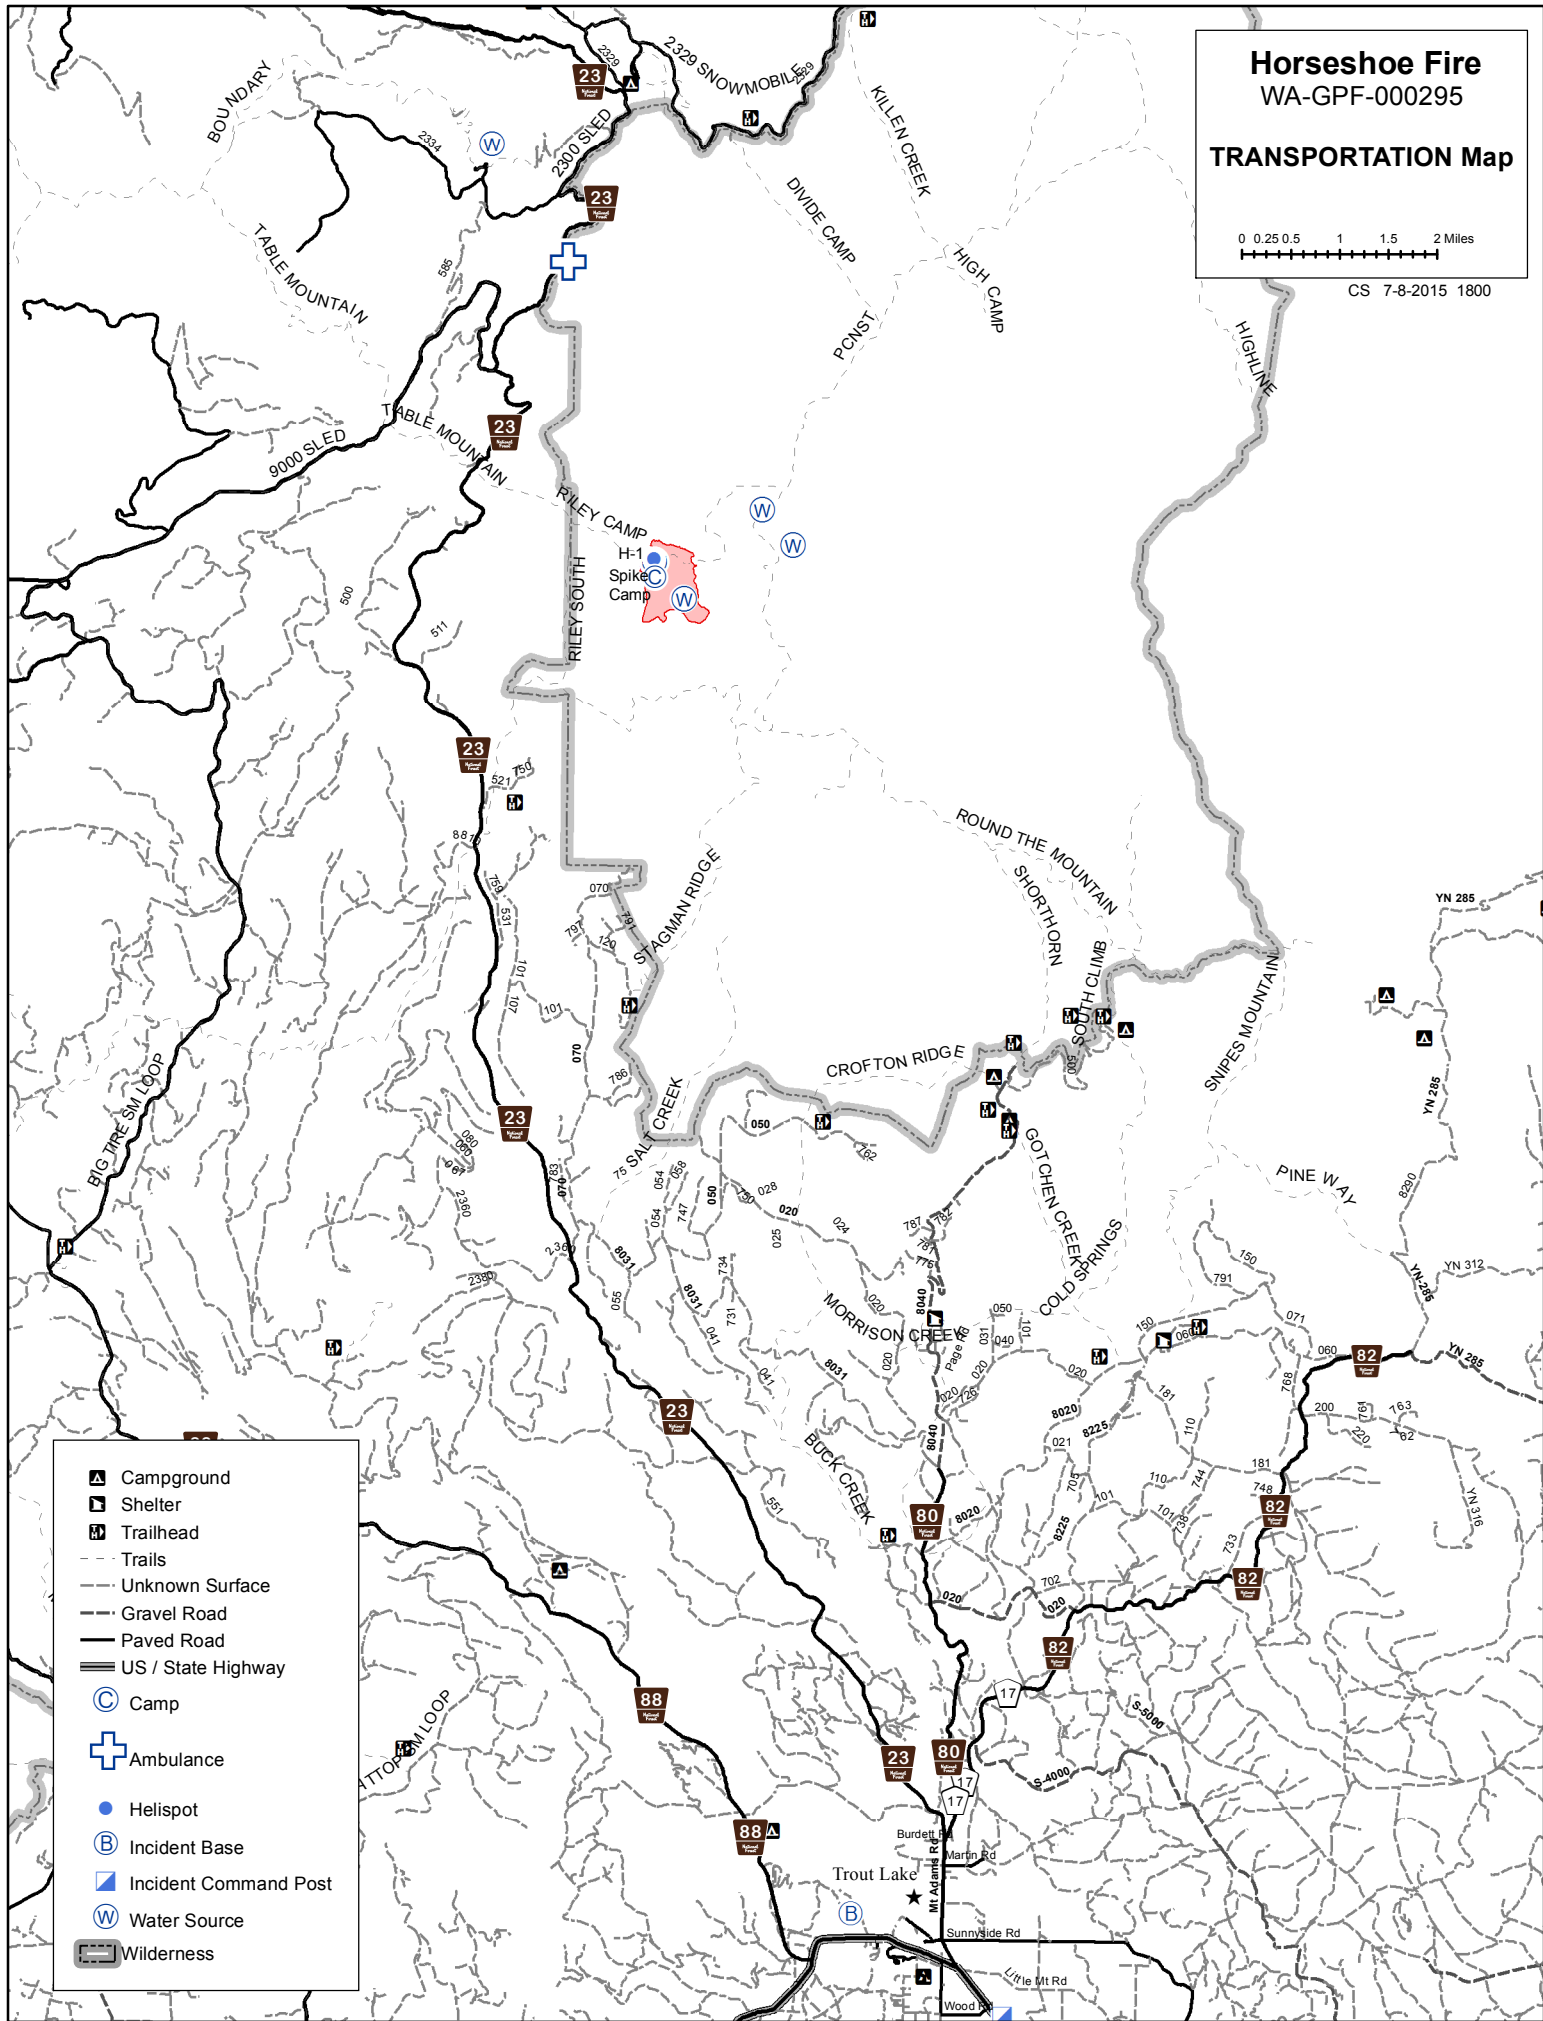

Horseshoe Fire

WA-GPF-000295

TRANSPORTATION Map

CS 7-8-2015 1800

- Campground
- Shelter
- Trailhead
- Trails
- Unknown Surface
- Gravel Road
- Paved Road
- US / State Highway
- Camp
- Ambulance
- Helispot
- Incident Base
- Incident Command Post
- Water Source
- Wilderness