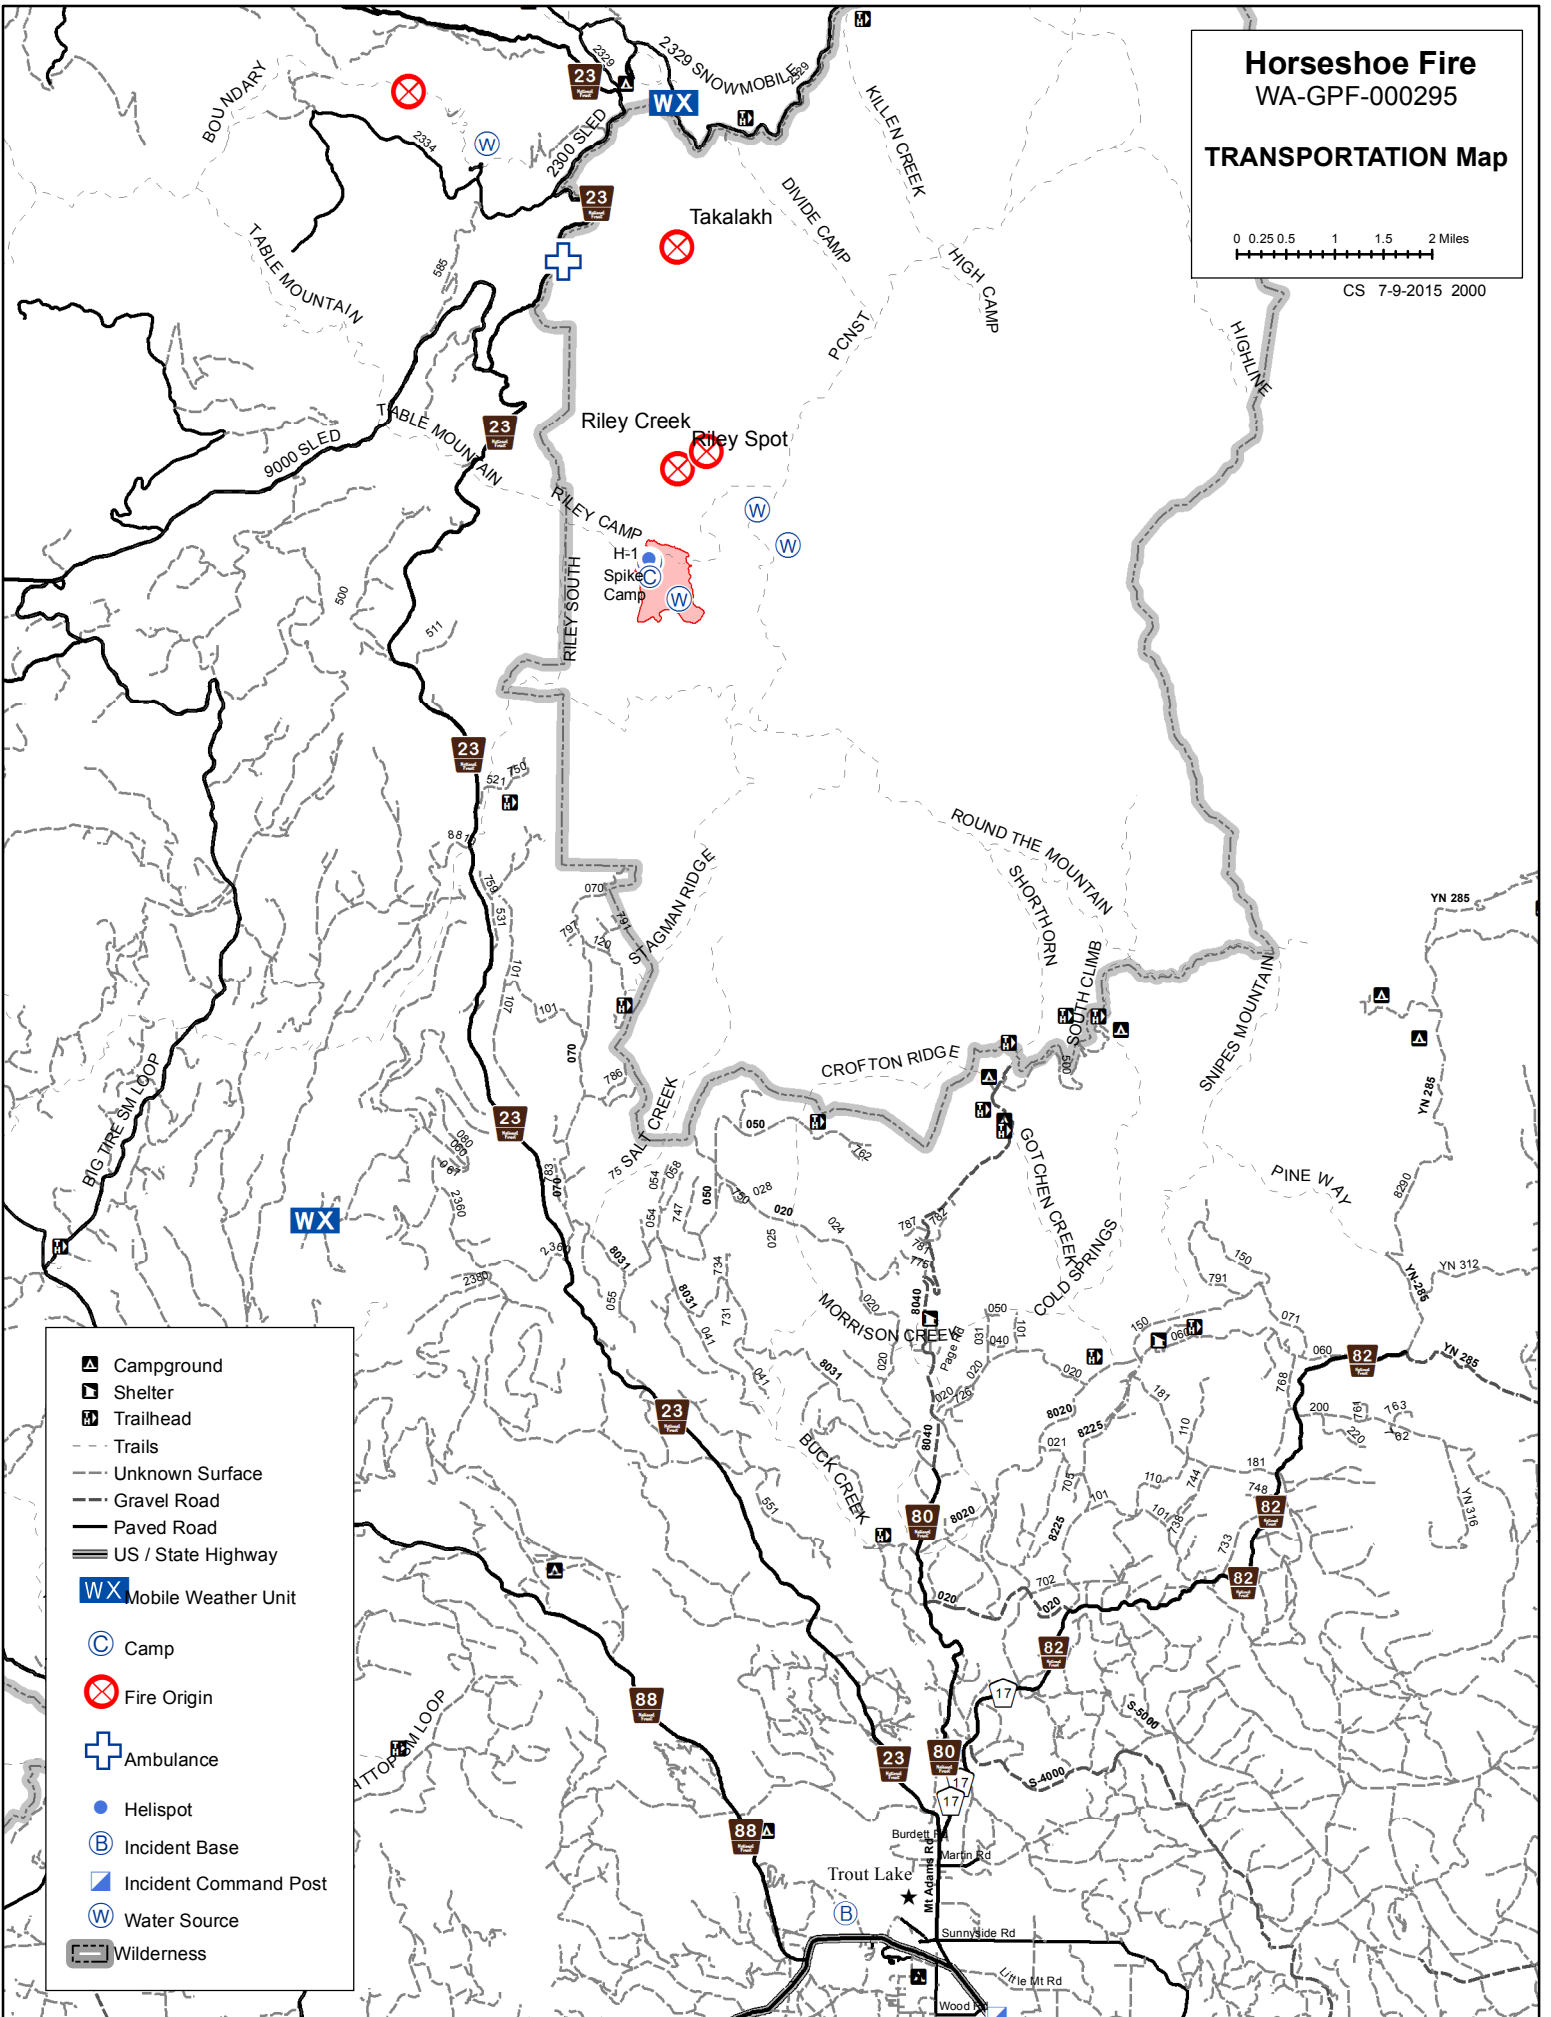

# Horseshoe Fire WA-GPF-000295

## TRANSPORTATION Map

CS 7-9-2015 2000

- Campground
- Shelter
- Trailhead
- Trails
- Unknown Surface
- Gravel Road
- Paved Road
- US / State Highway
- Mobile Weather Unit
- Camp
- Fire Origin
- Ambulance
- Helispot
- Incident Base
- Incident Command Post
- Water Source
- Wilderness