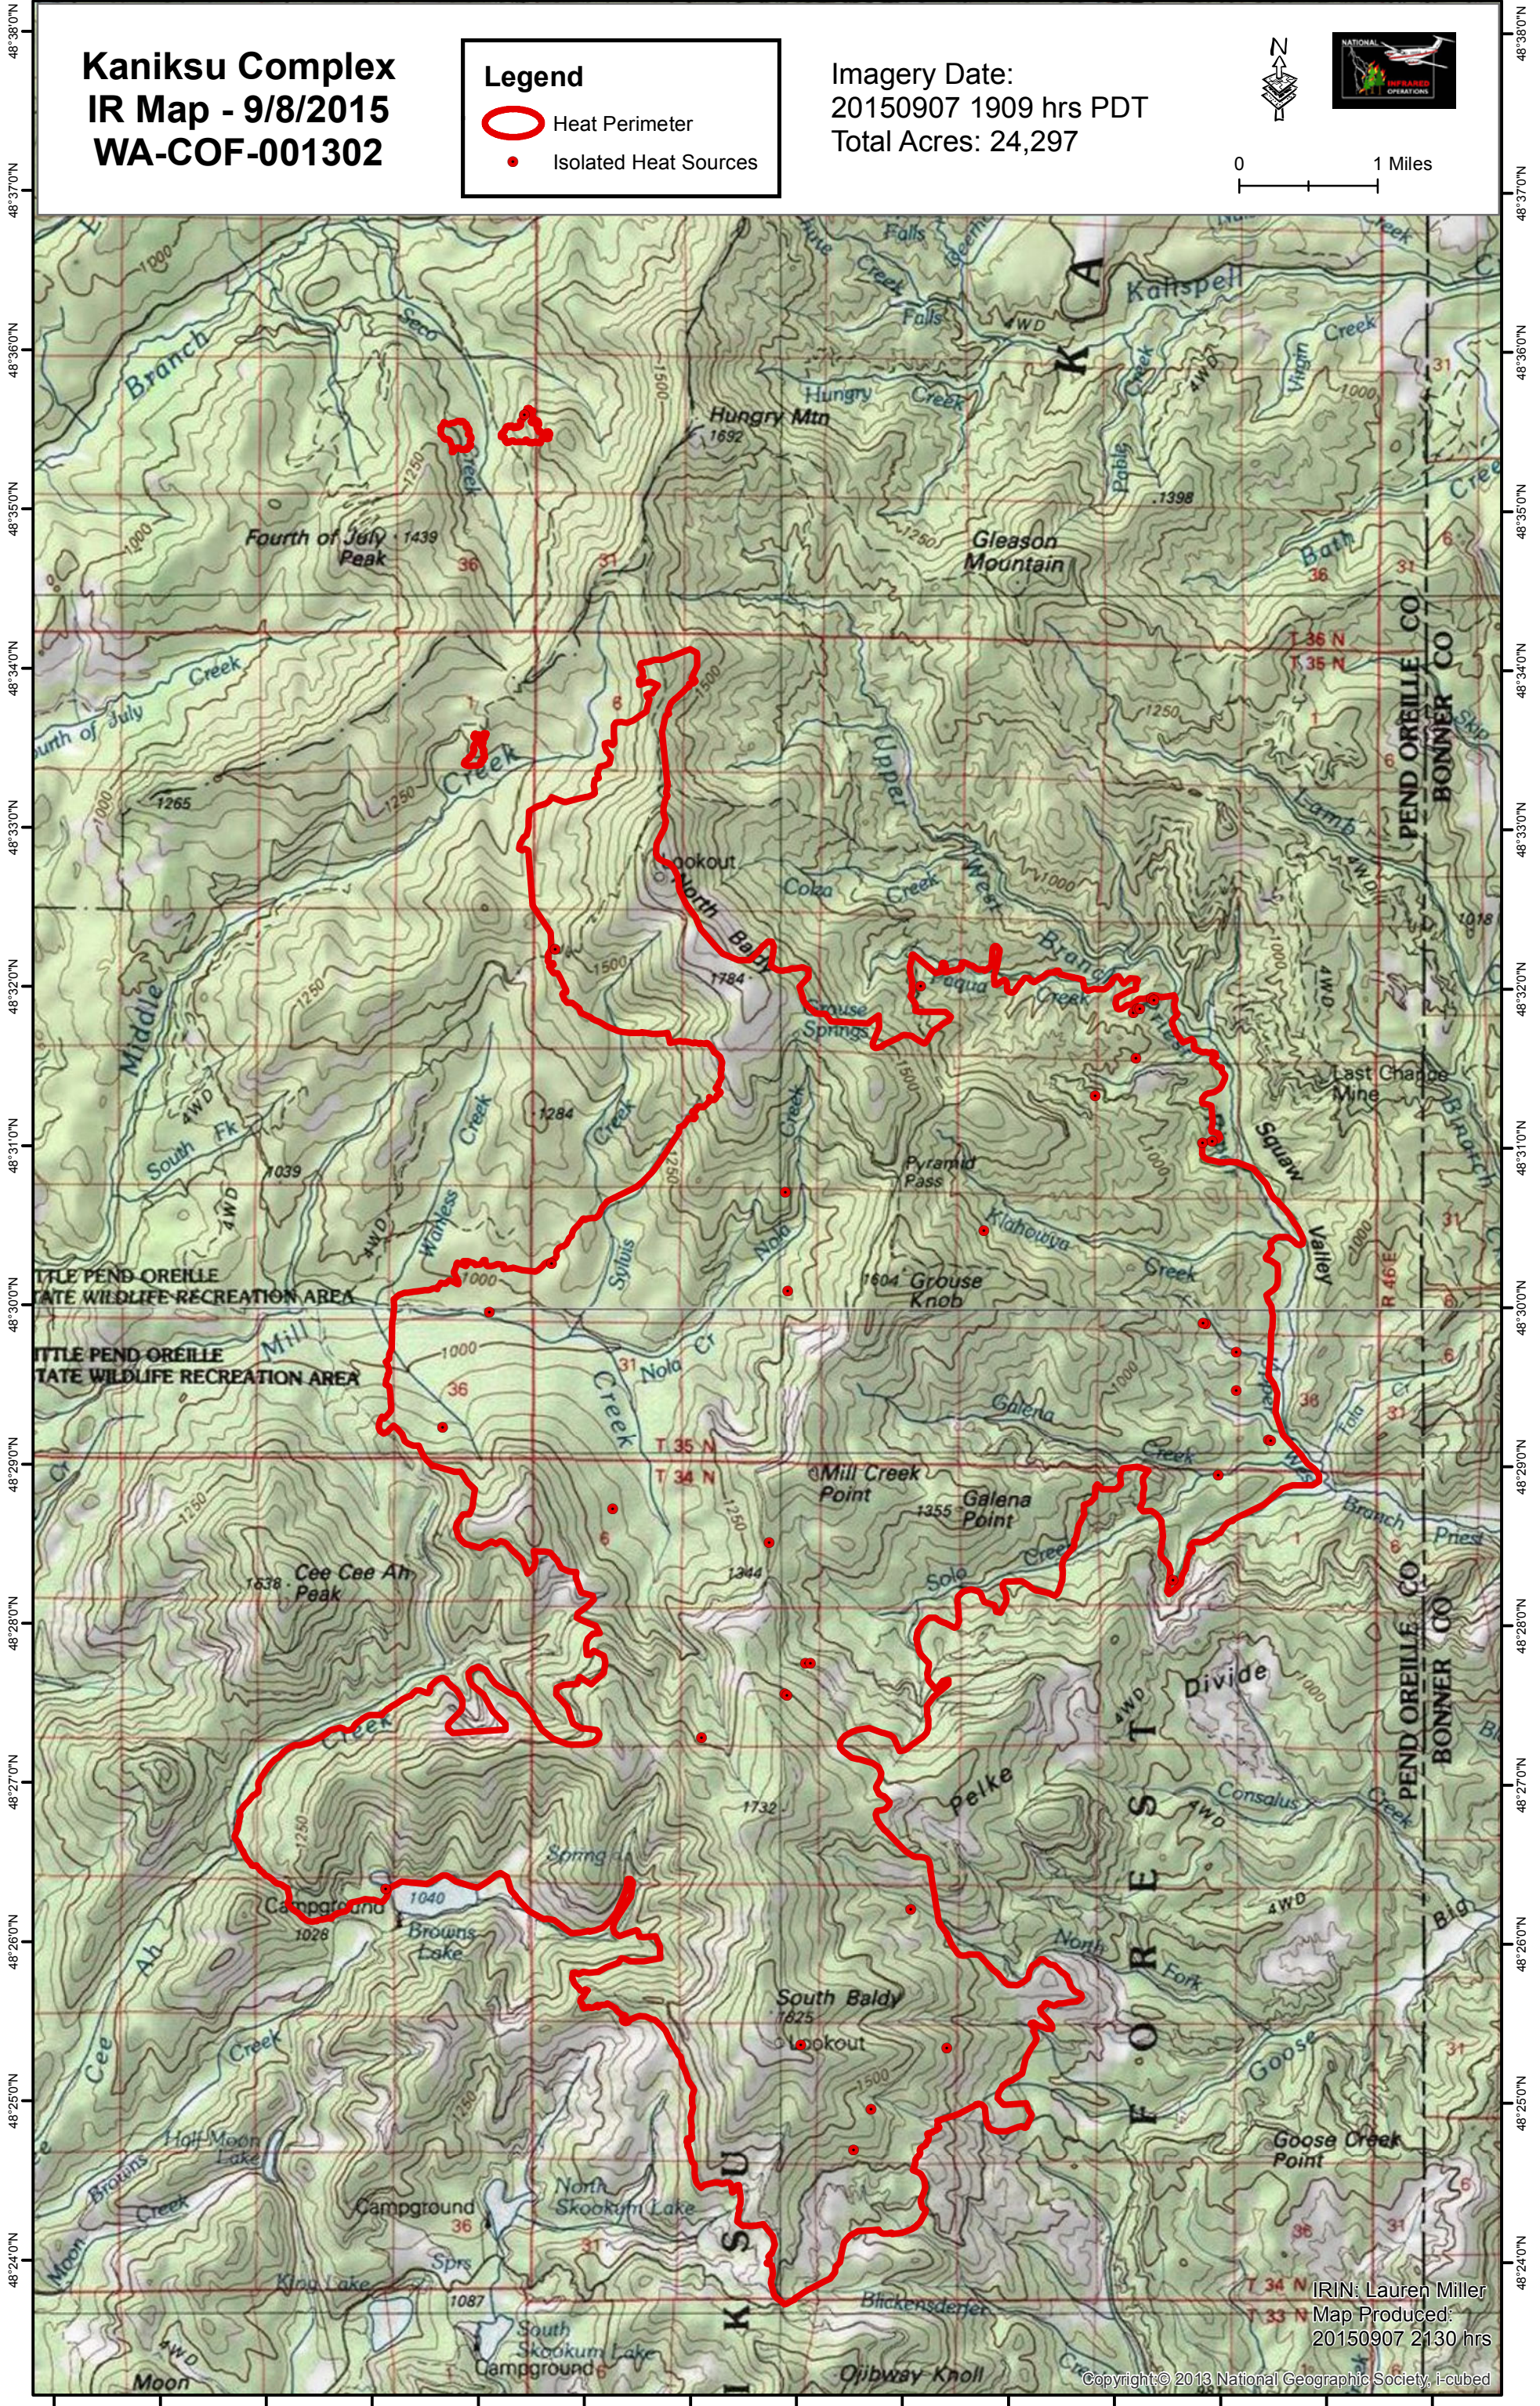

117°15'0"W 117°14'0"W 117°13'0"W 117°12'0"W 117°11'0"W 117°10'0"W 117°9'0"W 117°8'0"W 117°7'0"W 117°6'0"W 117°5'0"W 117°4'0"W 117°3'0"W 117°2'0"W

Kaniksu Complex IR Map - 9/8/2015 WA-COF-001302

Legend

-  Heat Perimeter
-  Isolated Heat Sources

Imagery Date:
20150907 1909 hrs PDT
Total Acres: 24,297

0 1 Miles

IRIN: Lauren Miller
Map Produced:
20150907 2130 hrs