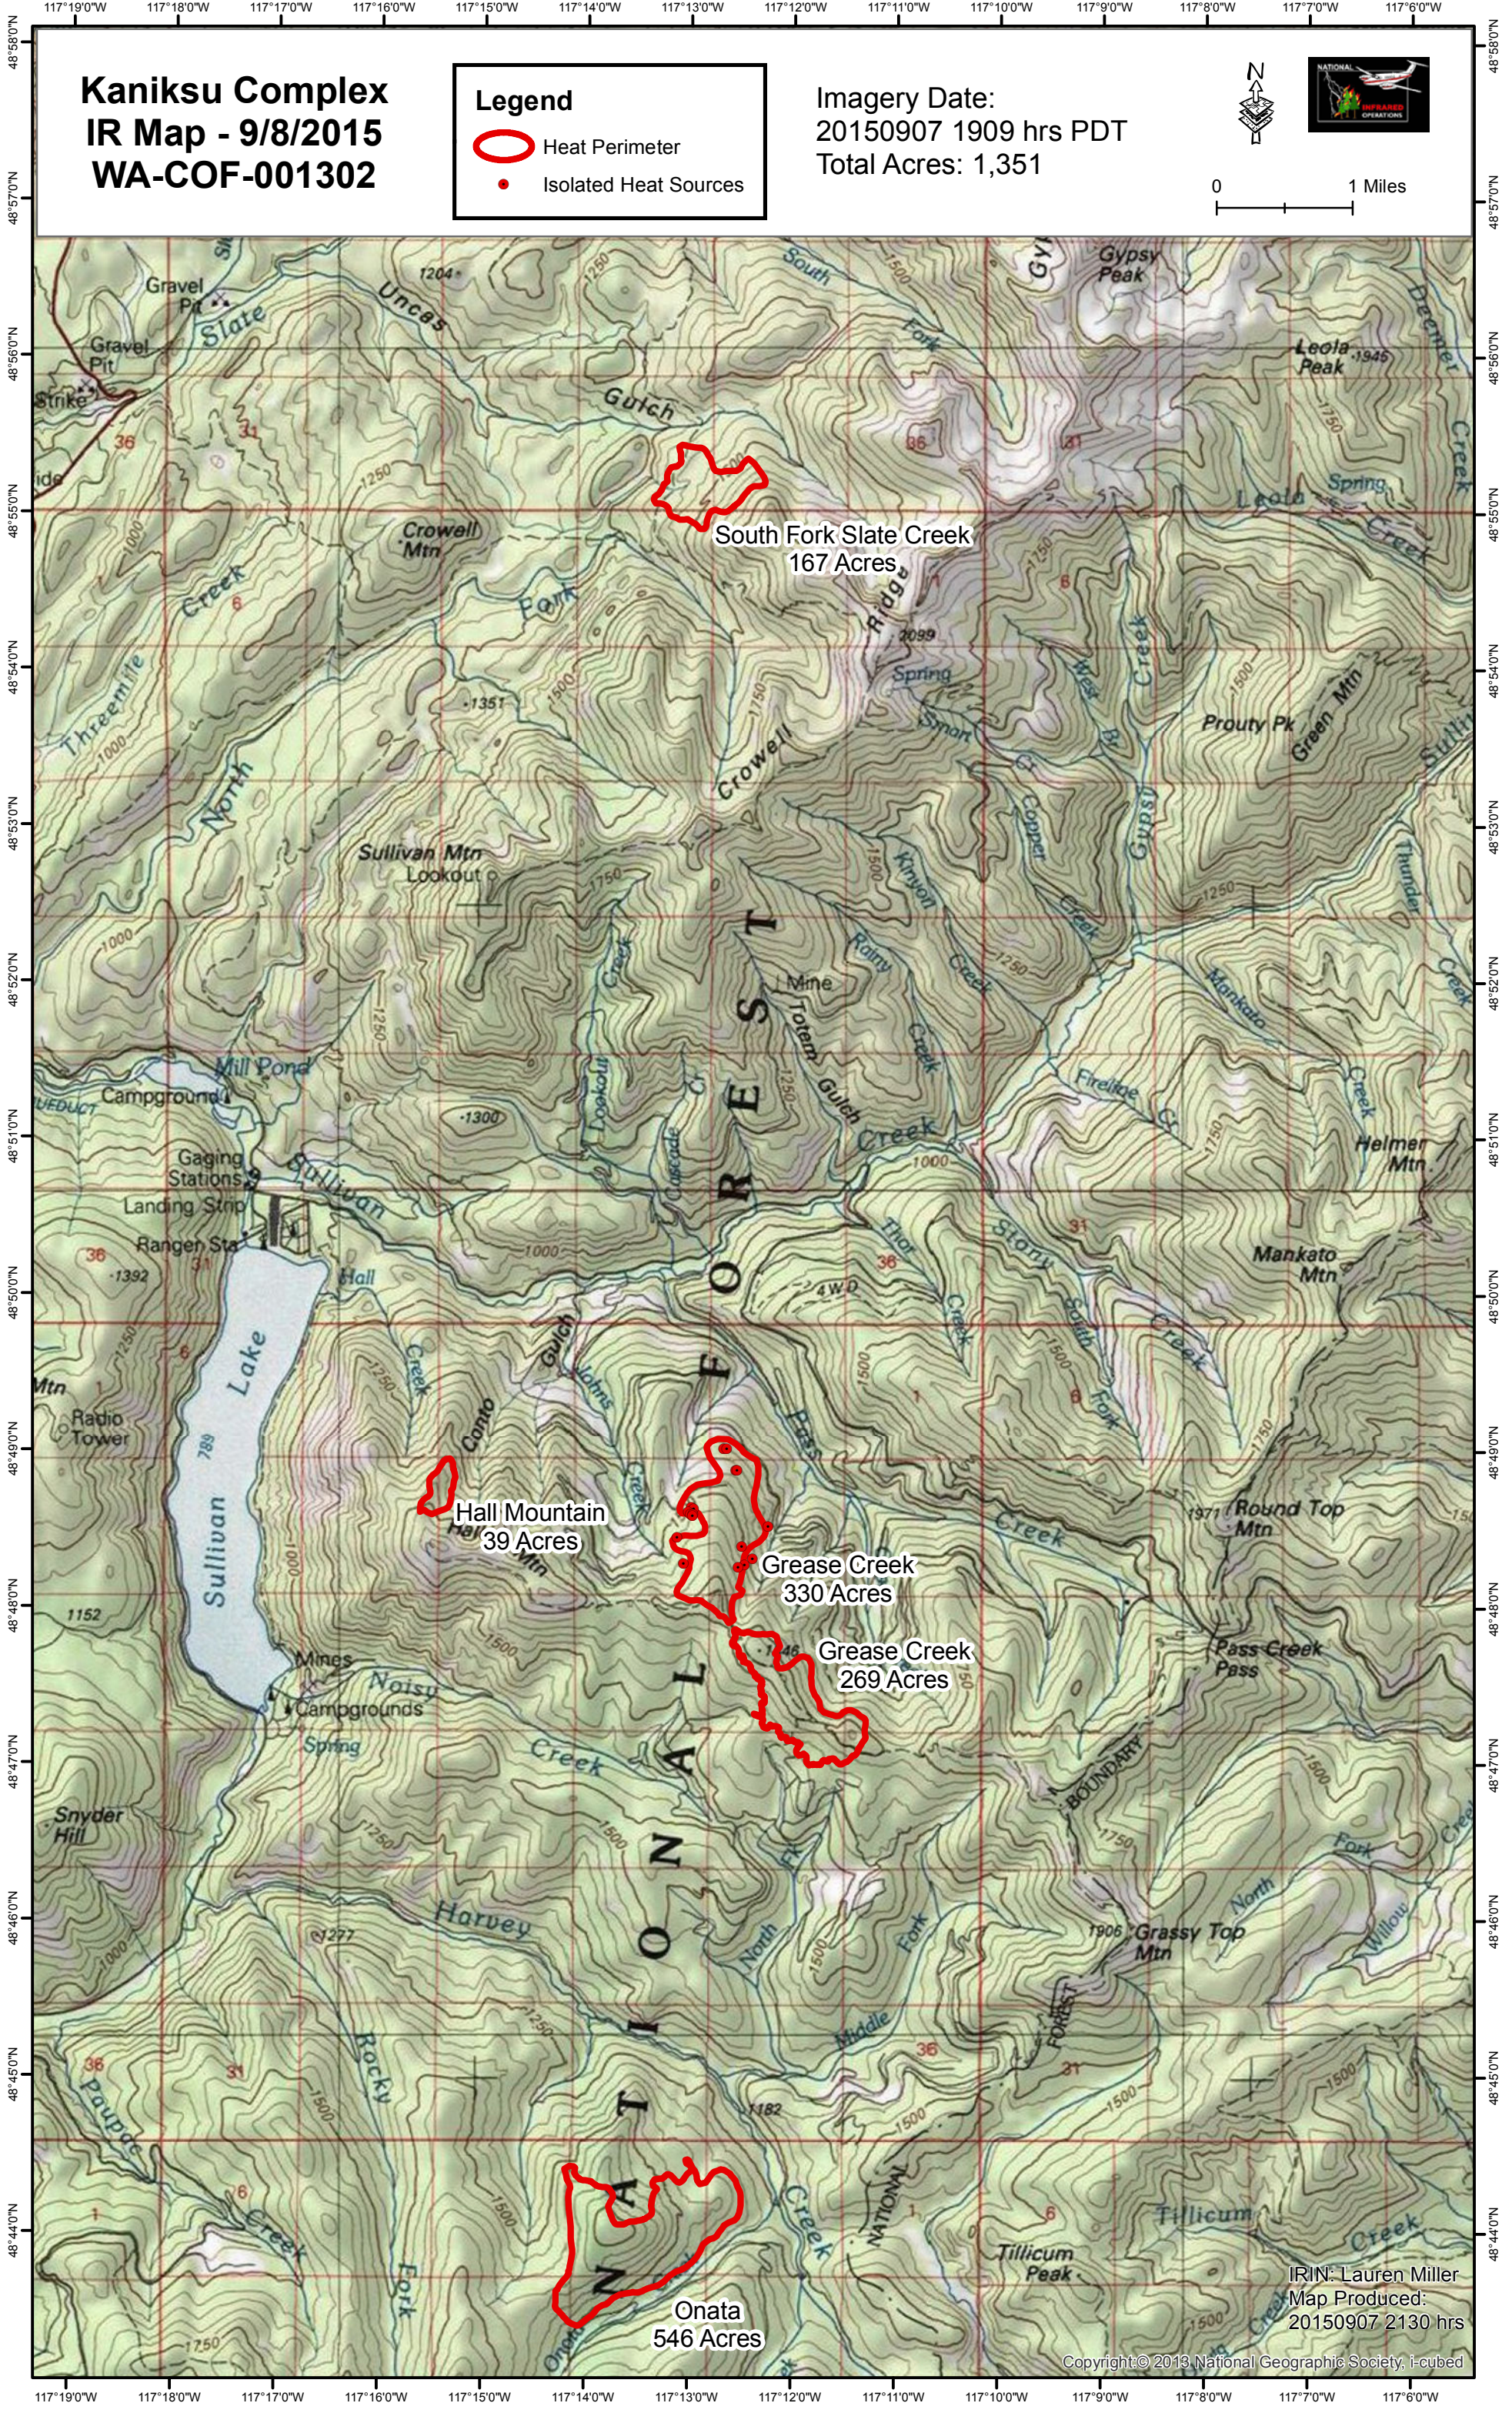

Kaniksu Complex IR Map - 9/8/2015 WA-COF-001302

Legend

-  Heat Perimeter
-  Isolated Heat Sources

Imagery Date:
20150907 1909 hrs PDT
Total Acres: 1,351

0 1 Miles

IRIN: Lauren Miller
Map Produced:
20150907 2130 hrs