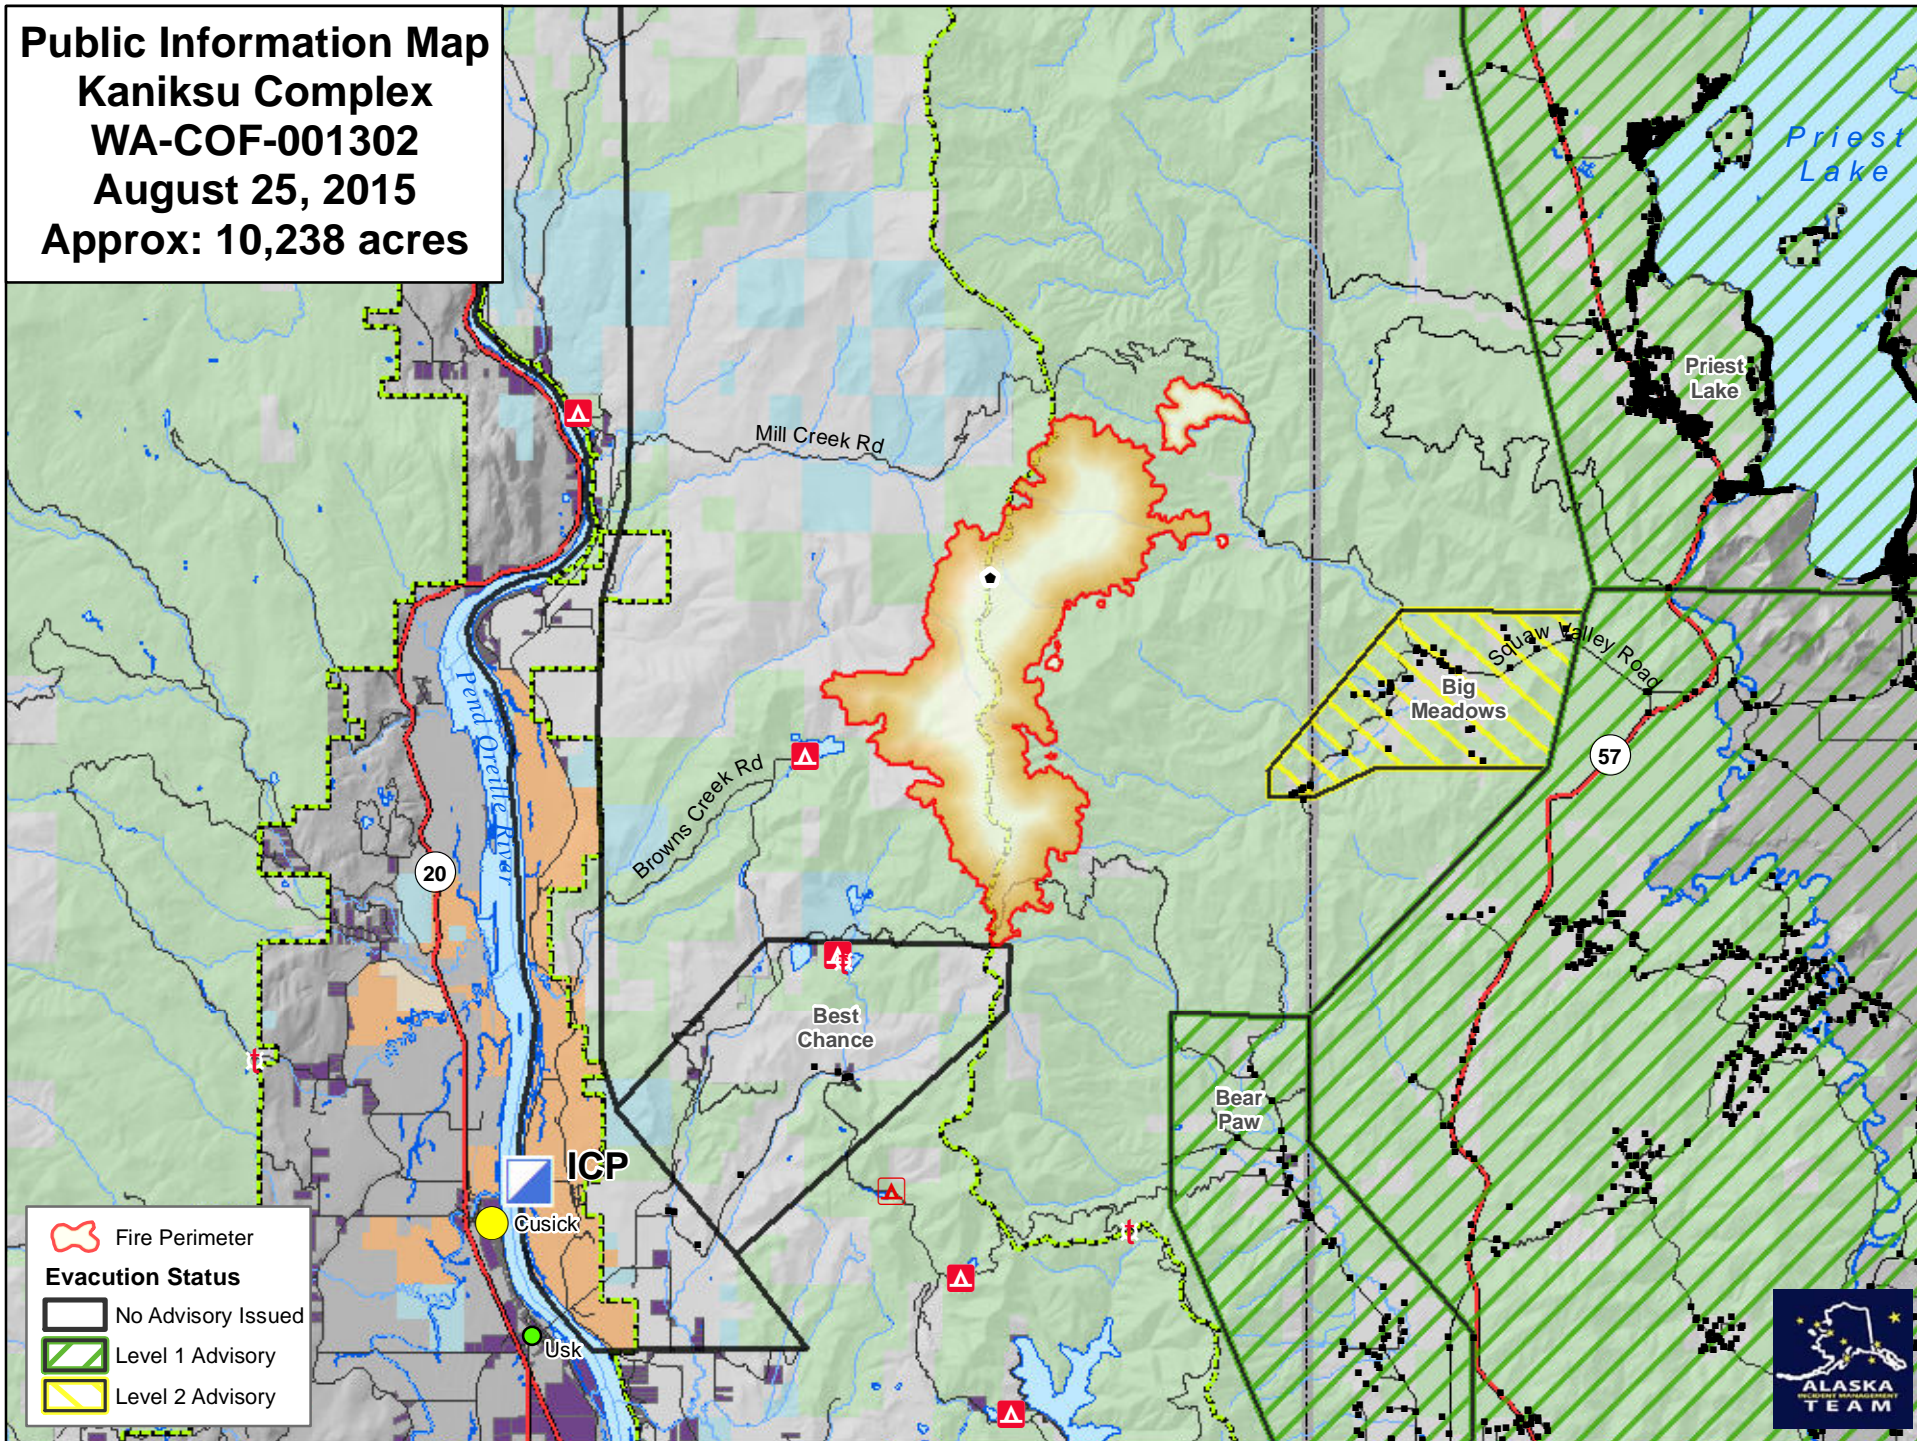

Public Information Map
Kaniksu Complex
WA-COF-001302
August 25, 2015
Approx: 10,238 acres

- Fire Perimeter
- Evacuation Status**
- No Advisory Issued
- Level 1 Advisory
- Level 2 Advisory