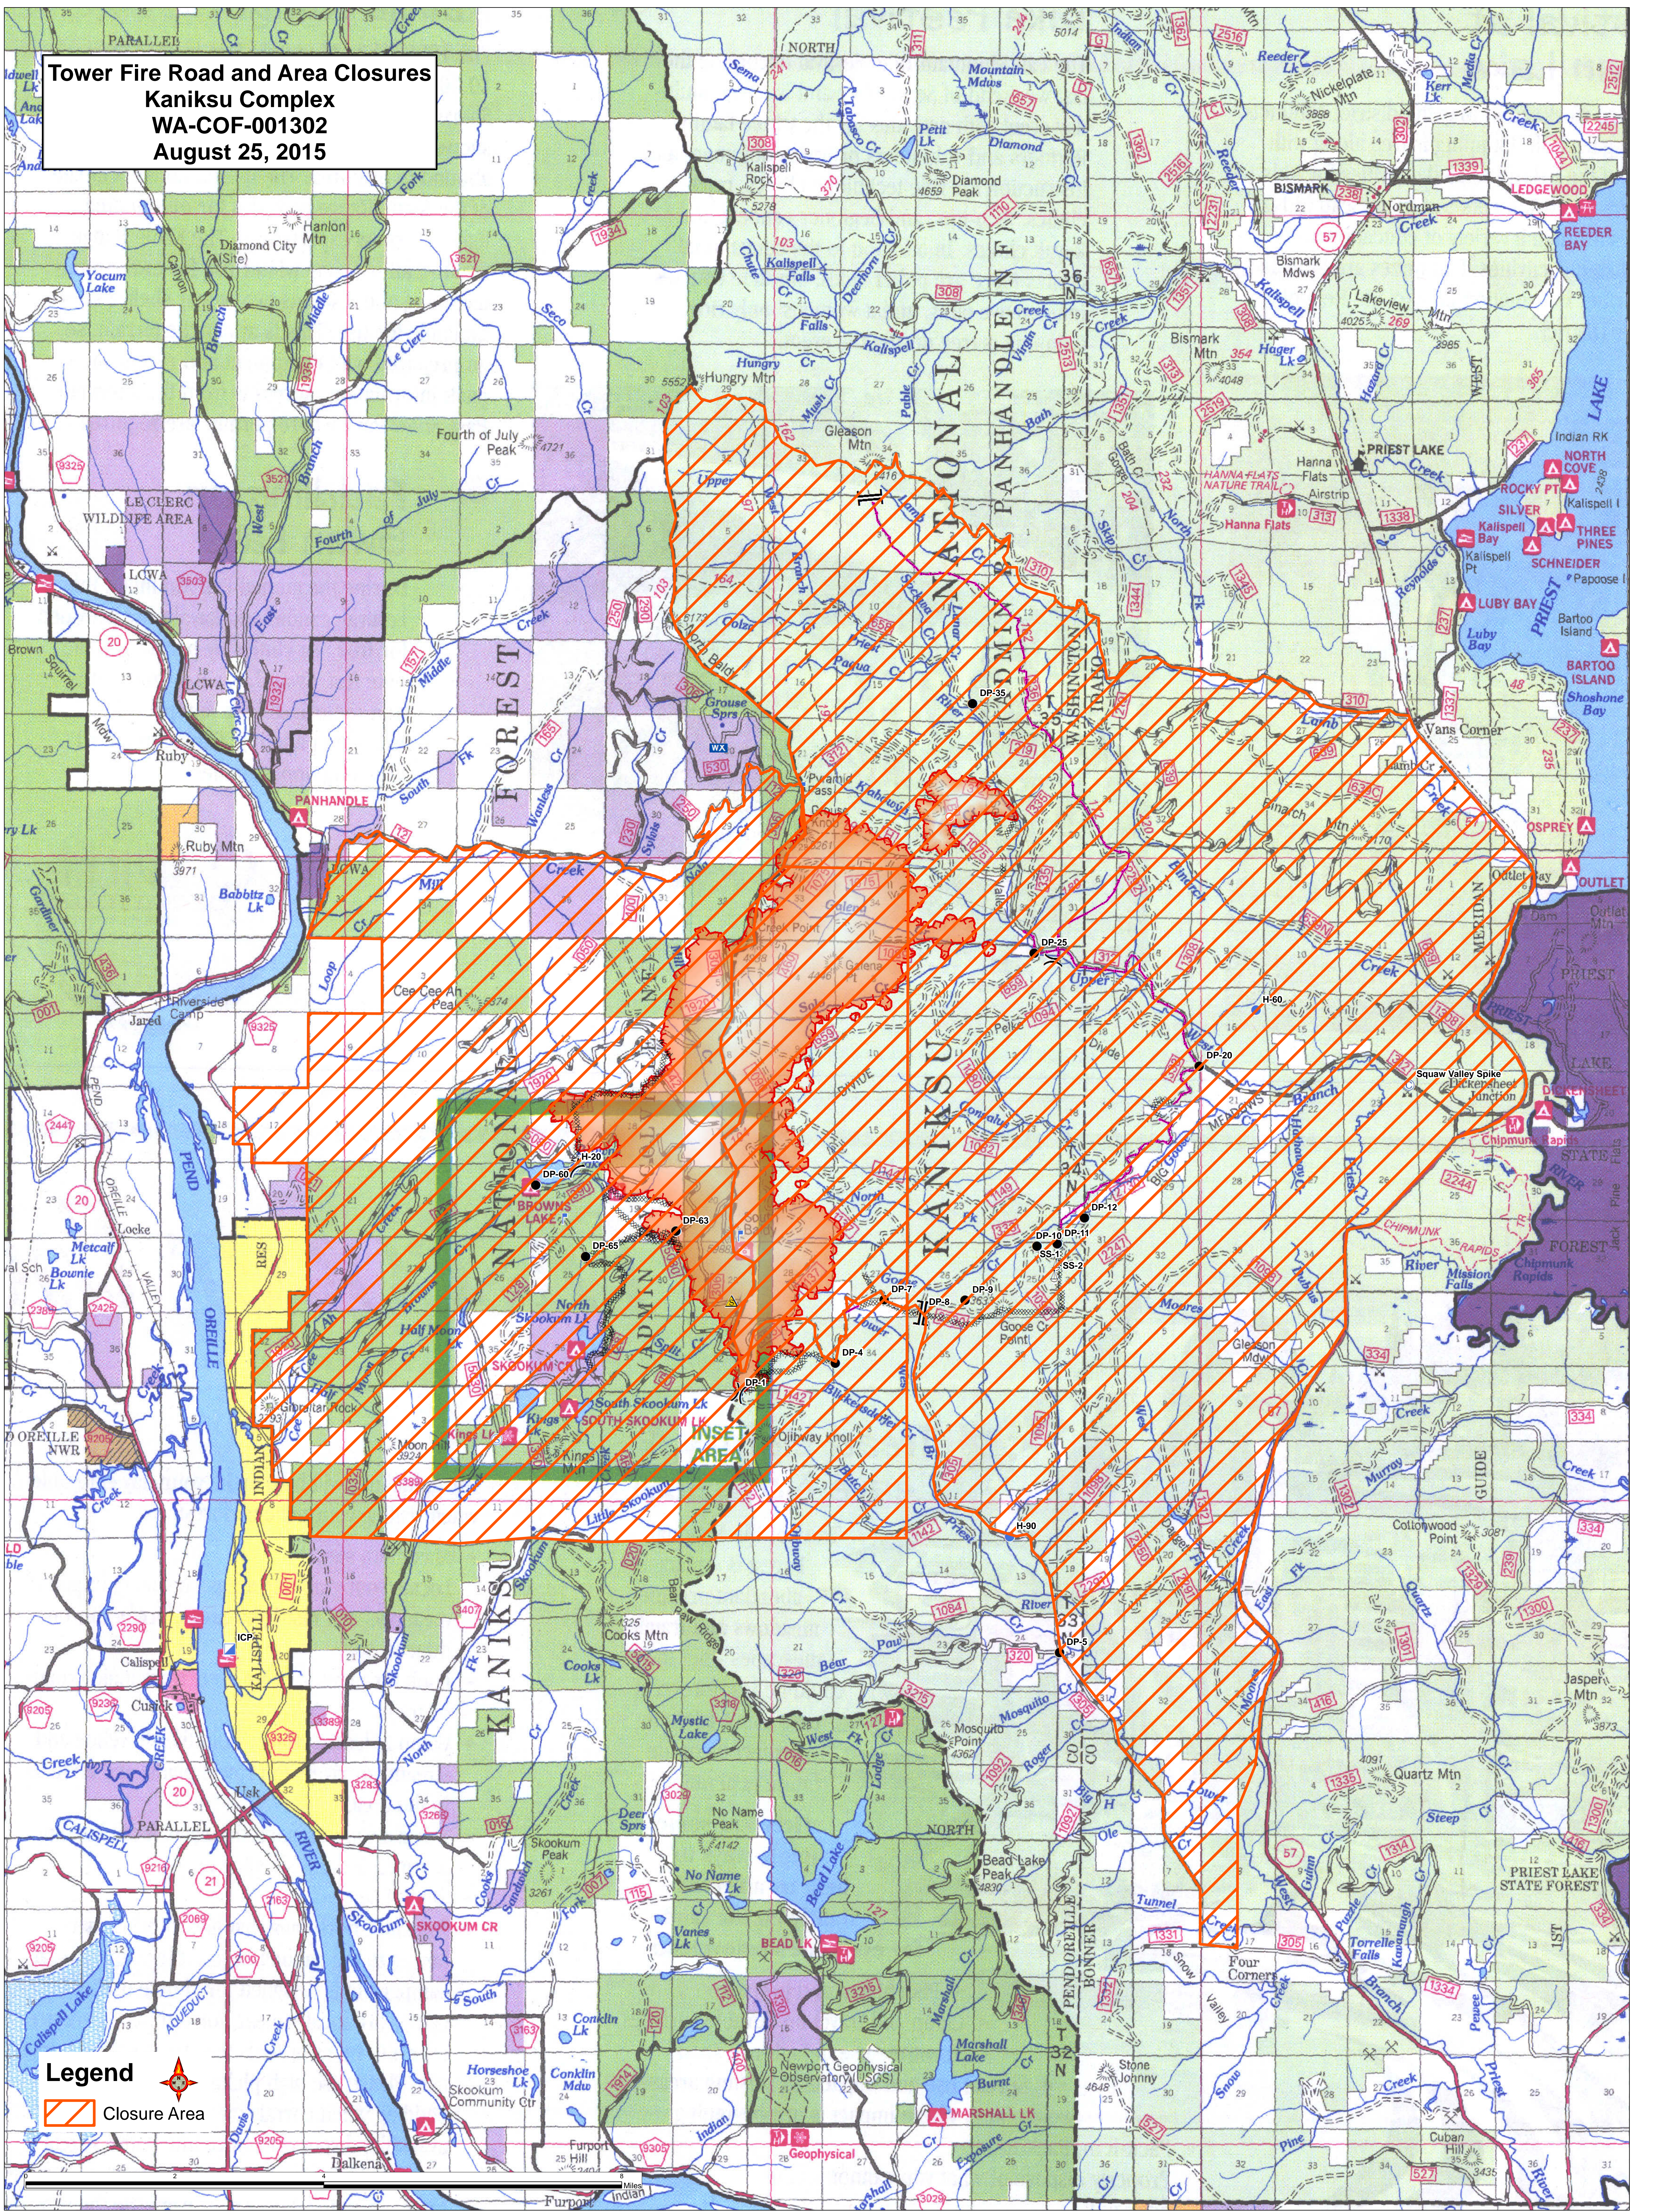

Tower Fire Road and Area Closures
Kaniksu Complex
WA-COF-001302
August 25, 2015

Legend
Closure Area