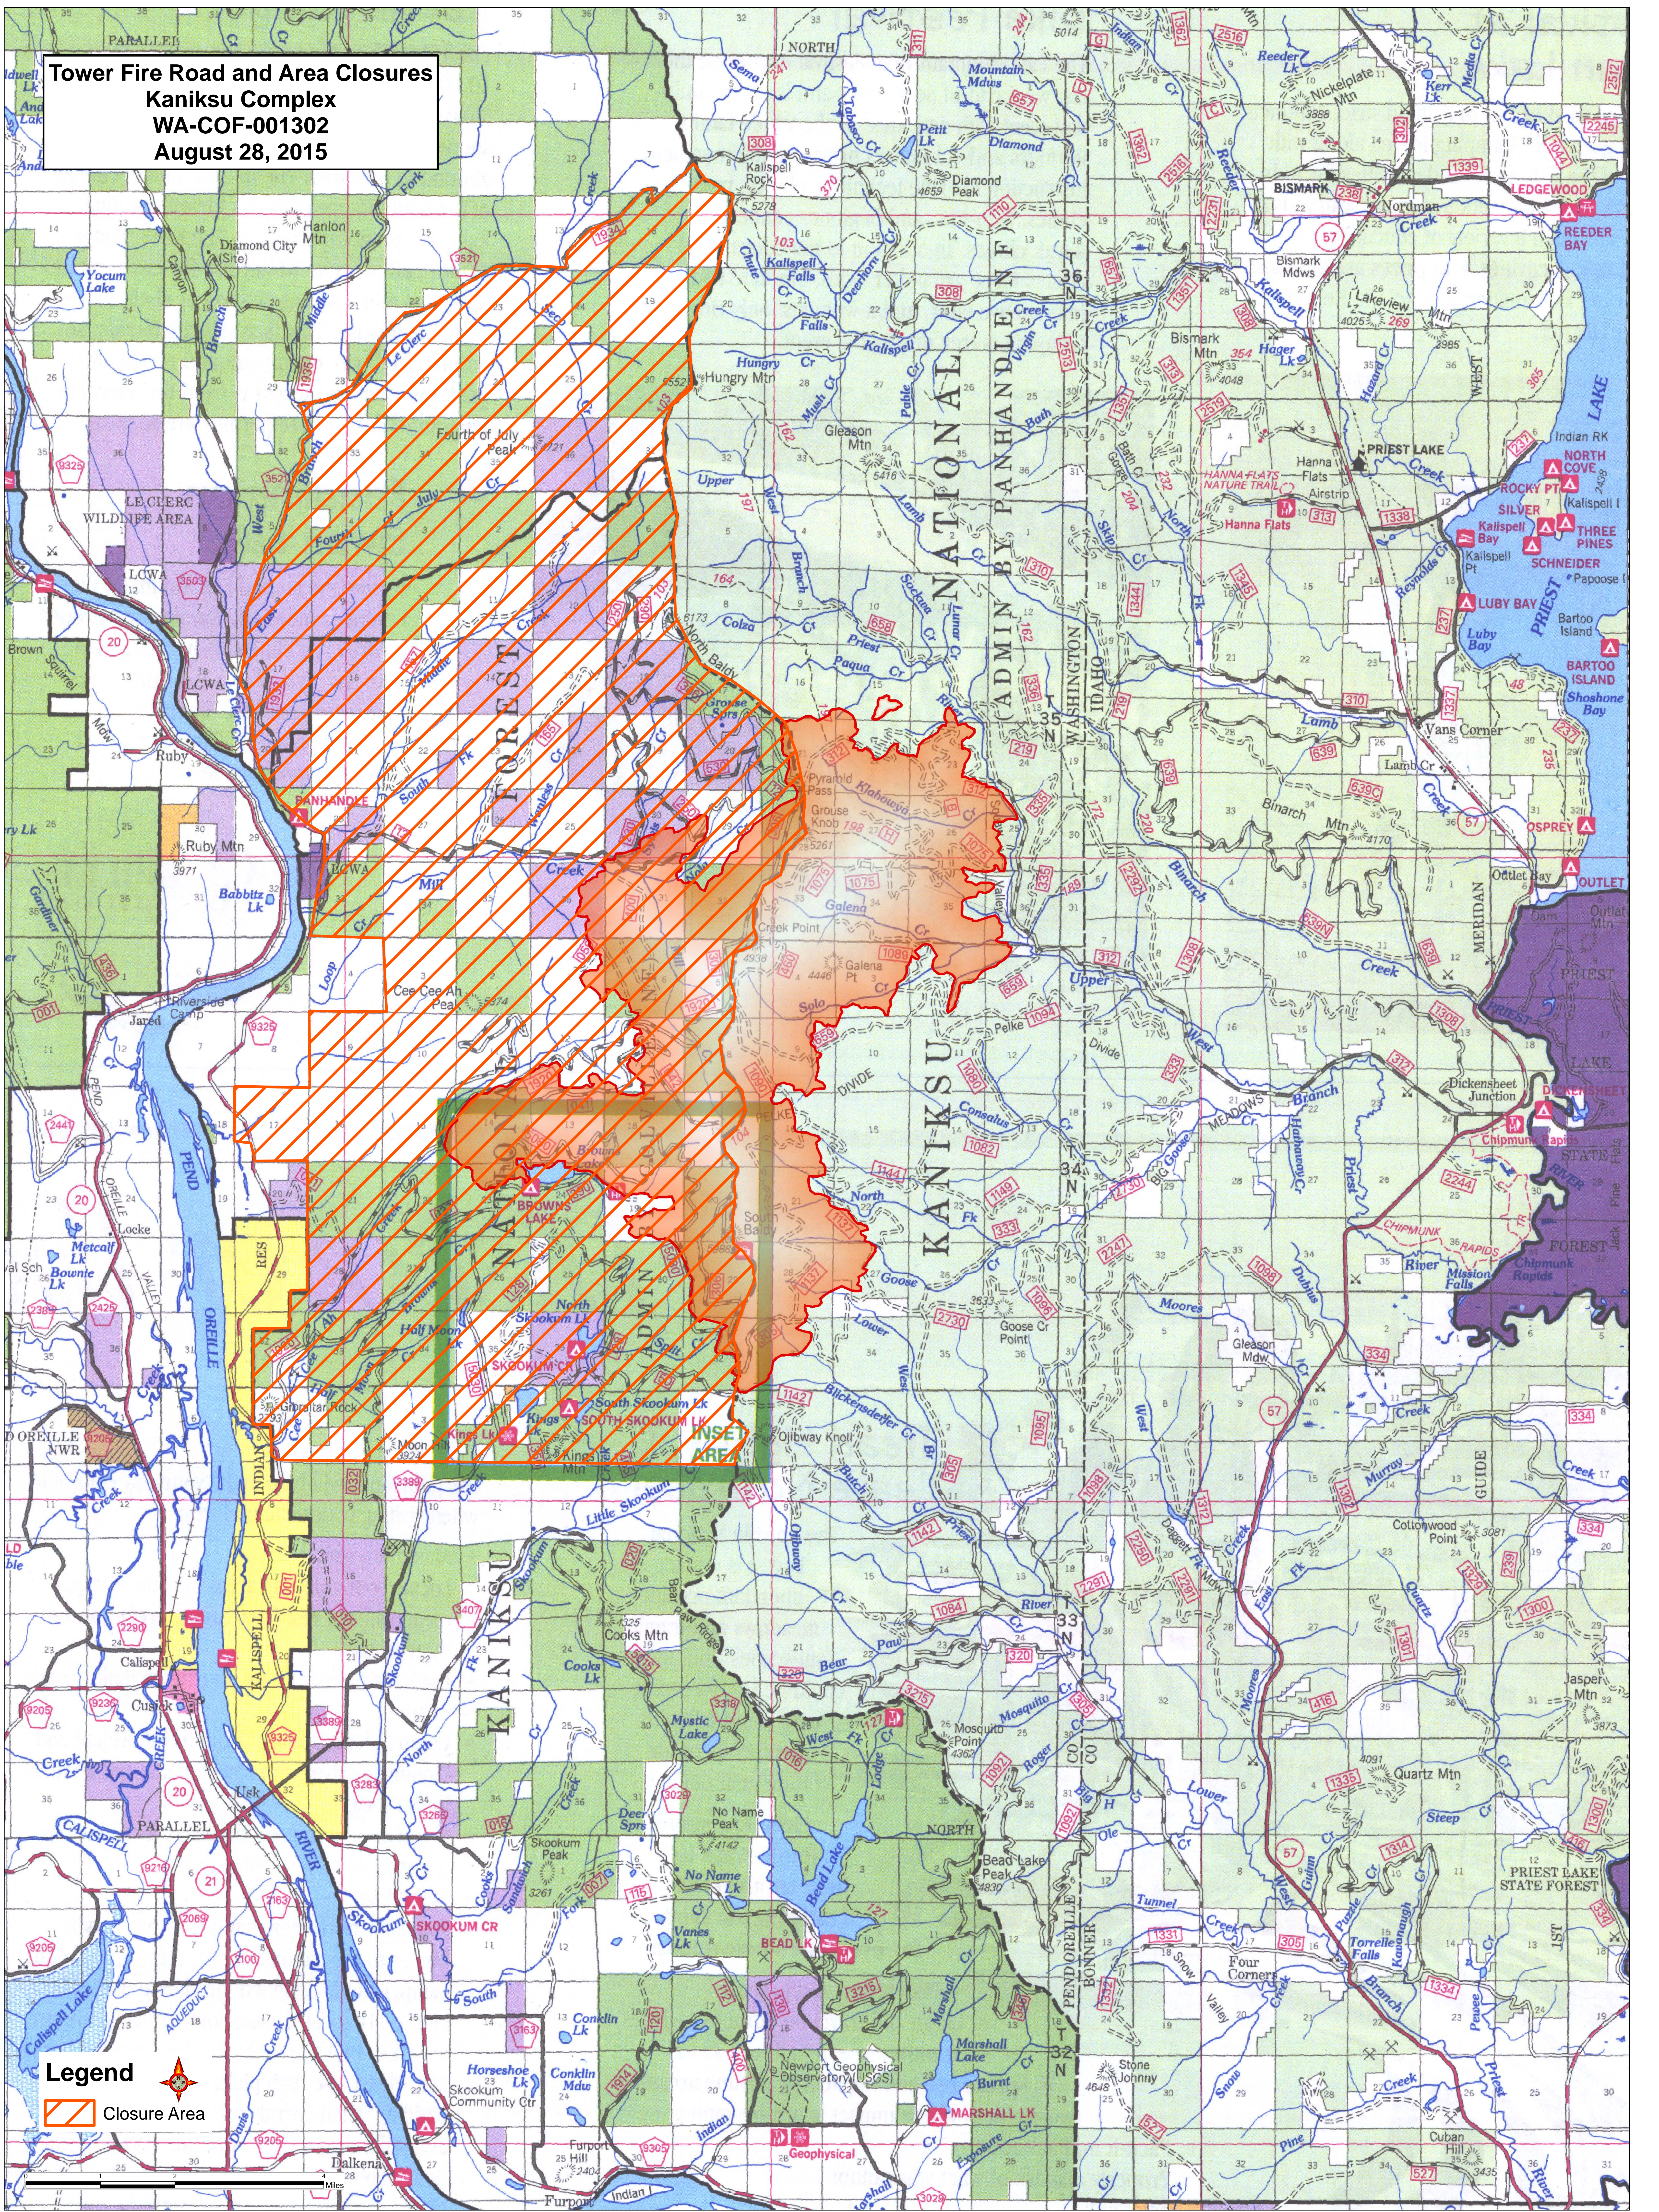

**Tower Fire Road and Area Closures**  
**Kaniksu Complex**  
**WA-COF-001302**  
**August 28, 2015**

**Legend**  
Closure Area