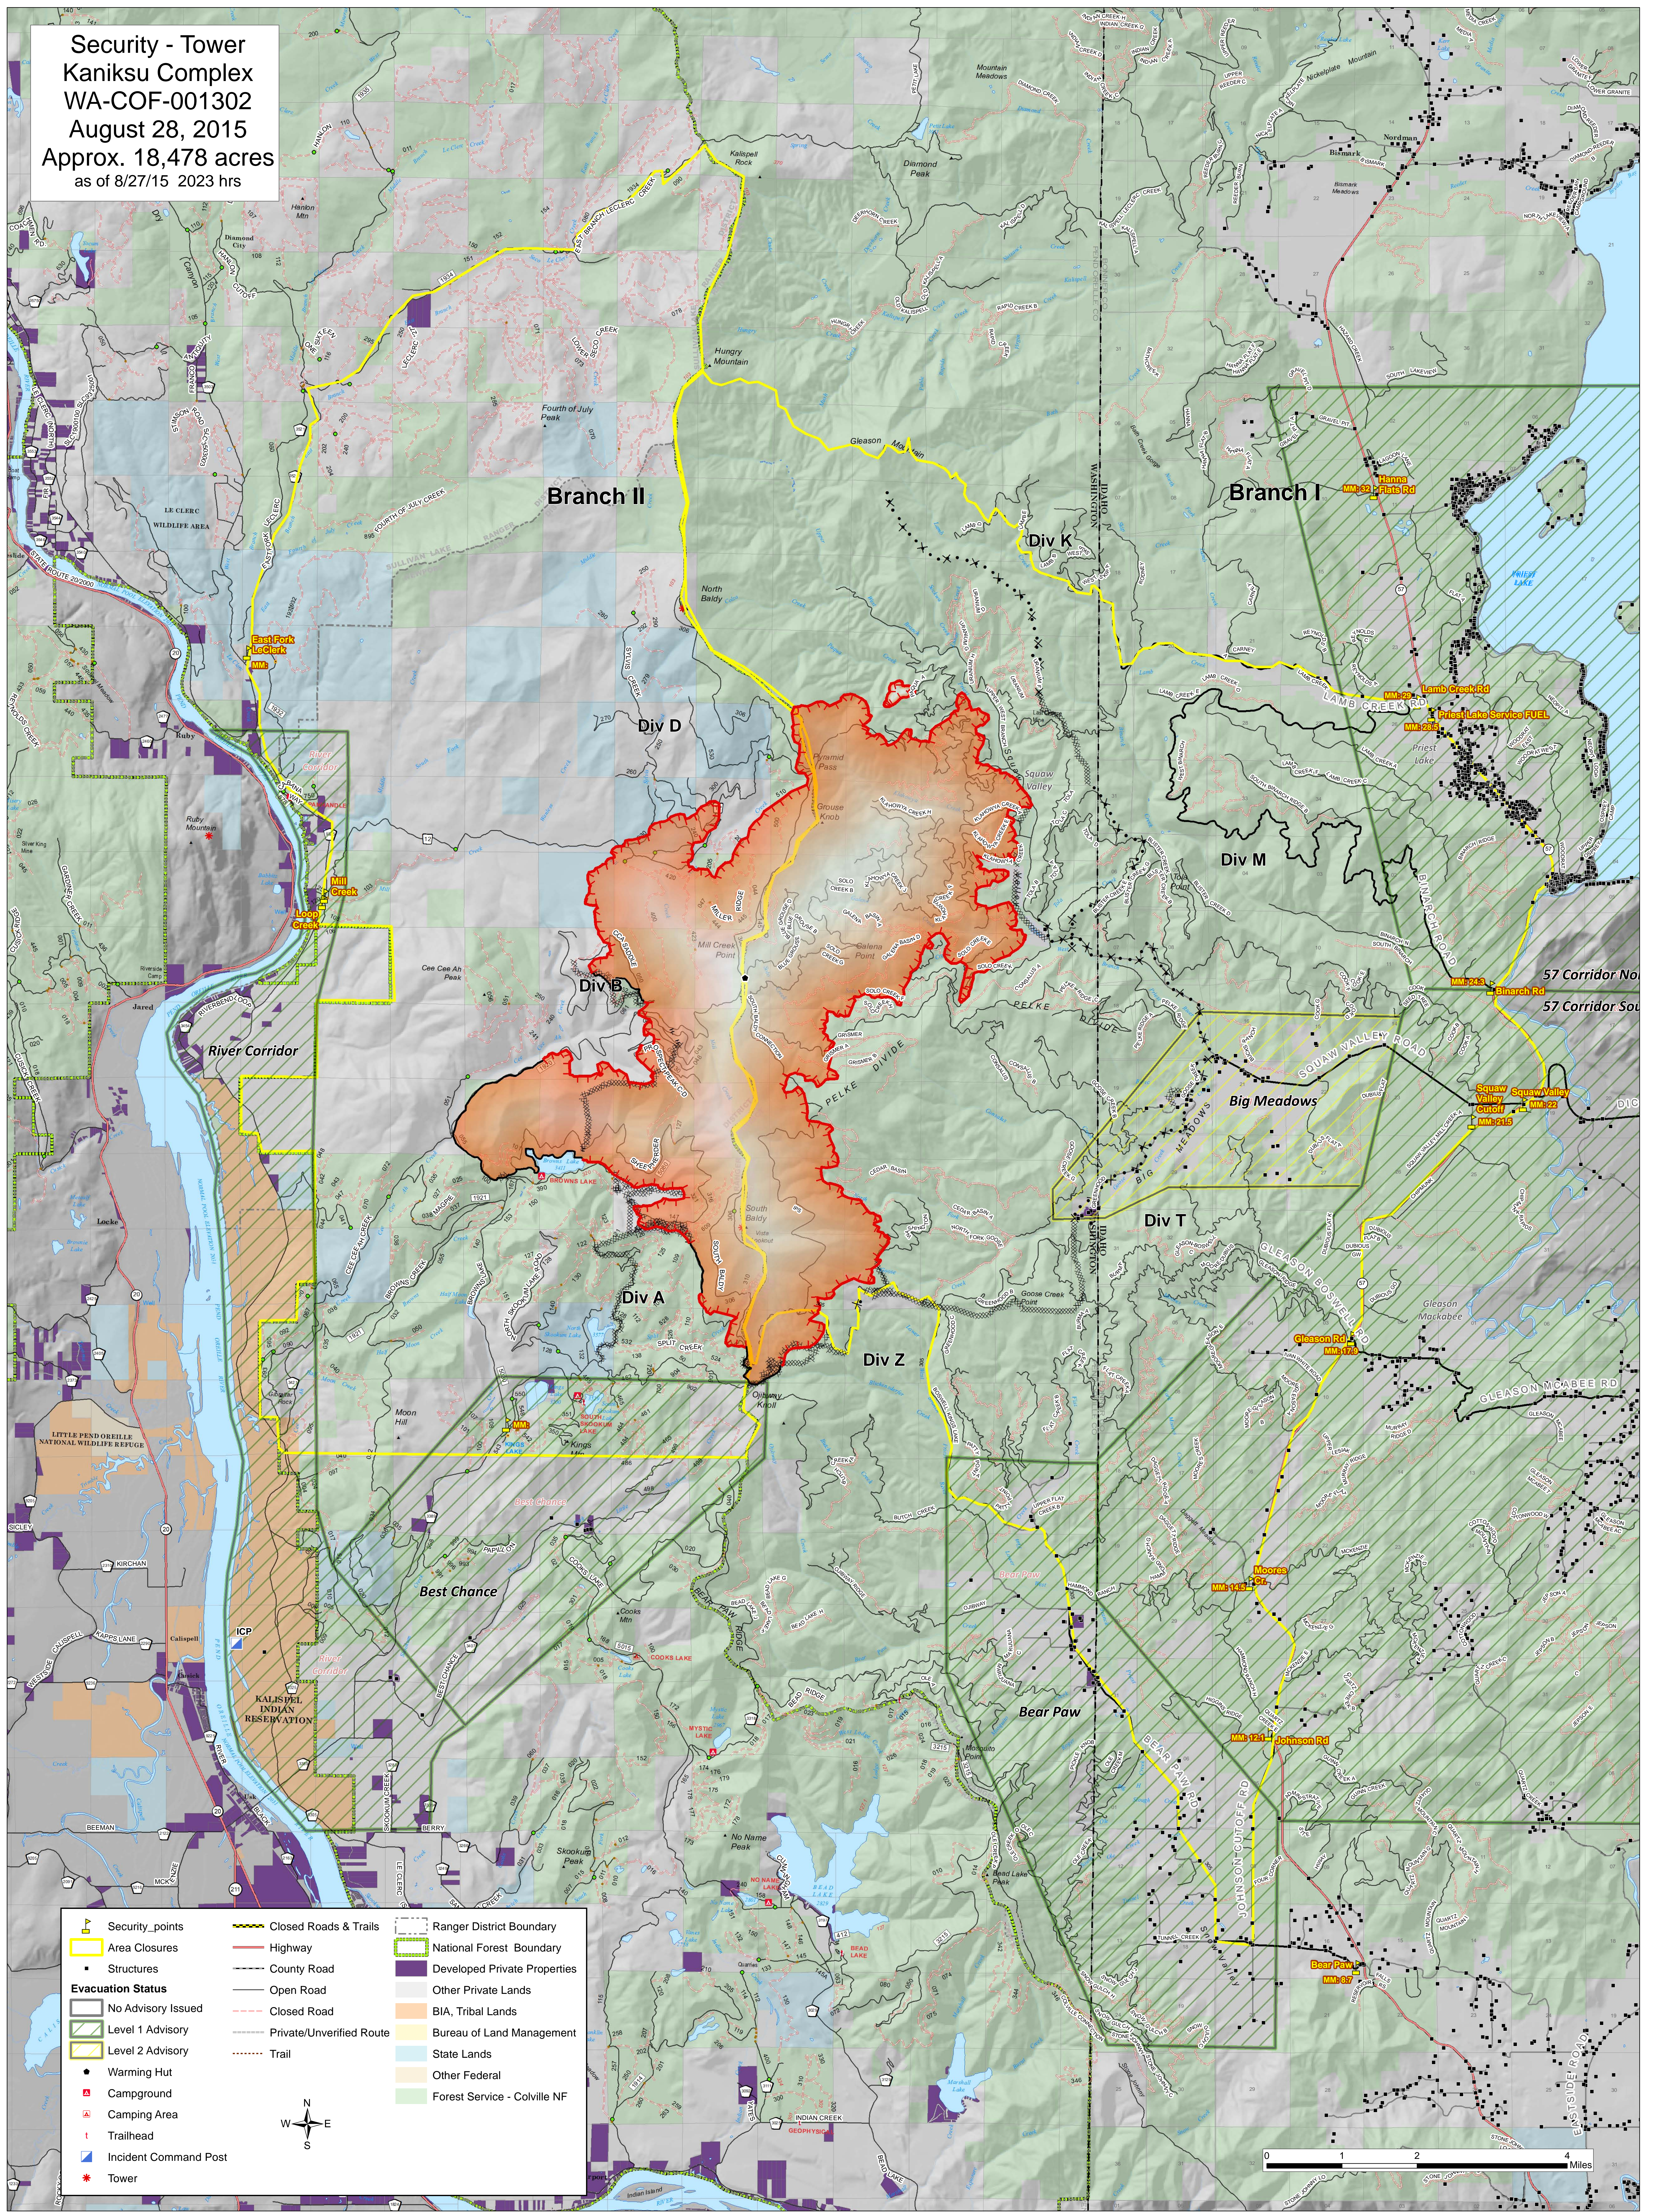

Security - Tower
 Kaniksu Complex
 WA-COF-001302
 August 28, 2015
 Approx. 18,478 acres
 as of 8/27/15 2023 hrs

Security_points	Closed Roads & Trails	Ranger District Boundary
Area Closures	Highway	National Forest Boundary
Structures	County Road	Developed Private Properties
Evacuation Status	Open Road	Other Private Lands
No Advisory Issued	Closed Road	BIA, Tribal Lands
Level 1 Advisory	Private/Unverified Route	Bureau of Land Management
Level 2 Advisory	Trail	State Lands
Warming Hut		Other Federal
Campground		Forest Service - Colville NF
Camping Area		
Trailhead		
Incident Command Post		
Tower		