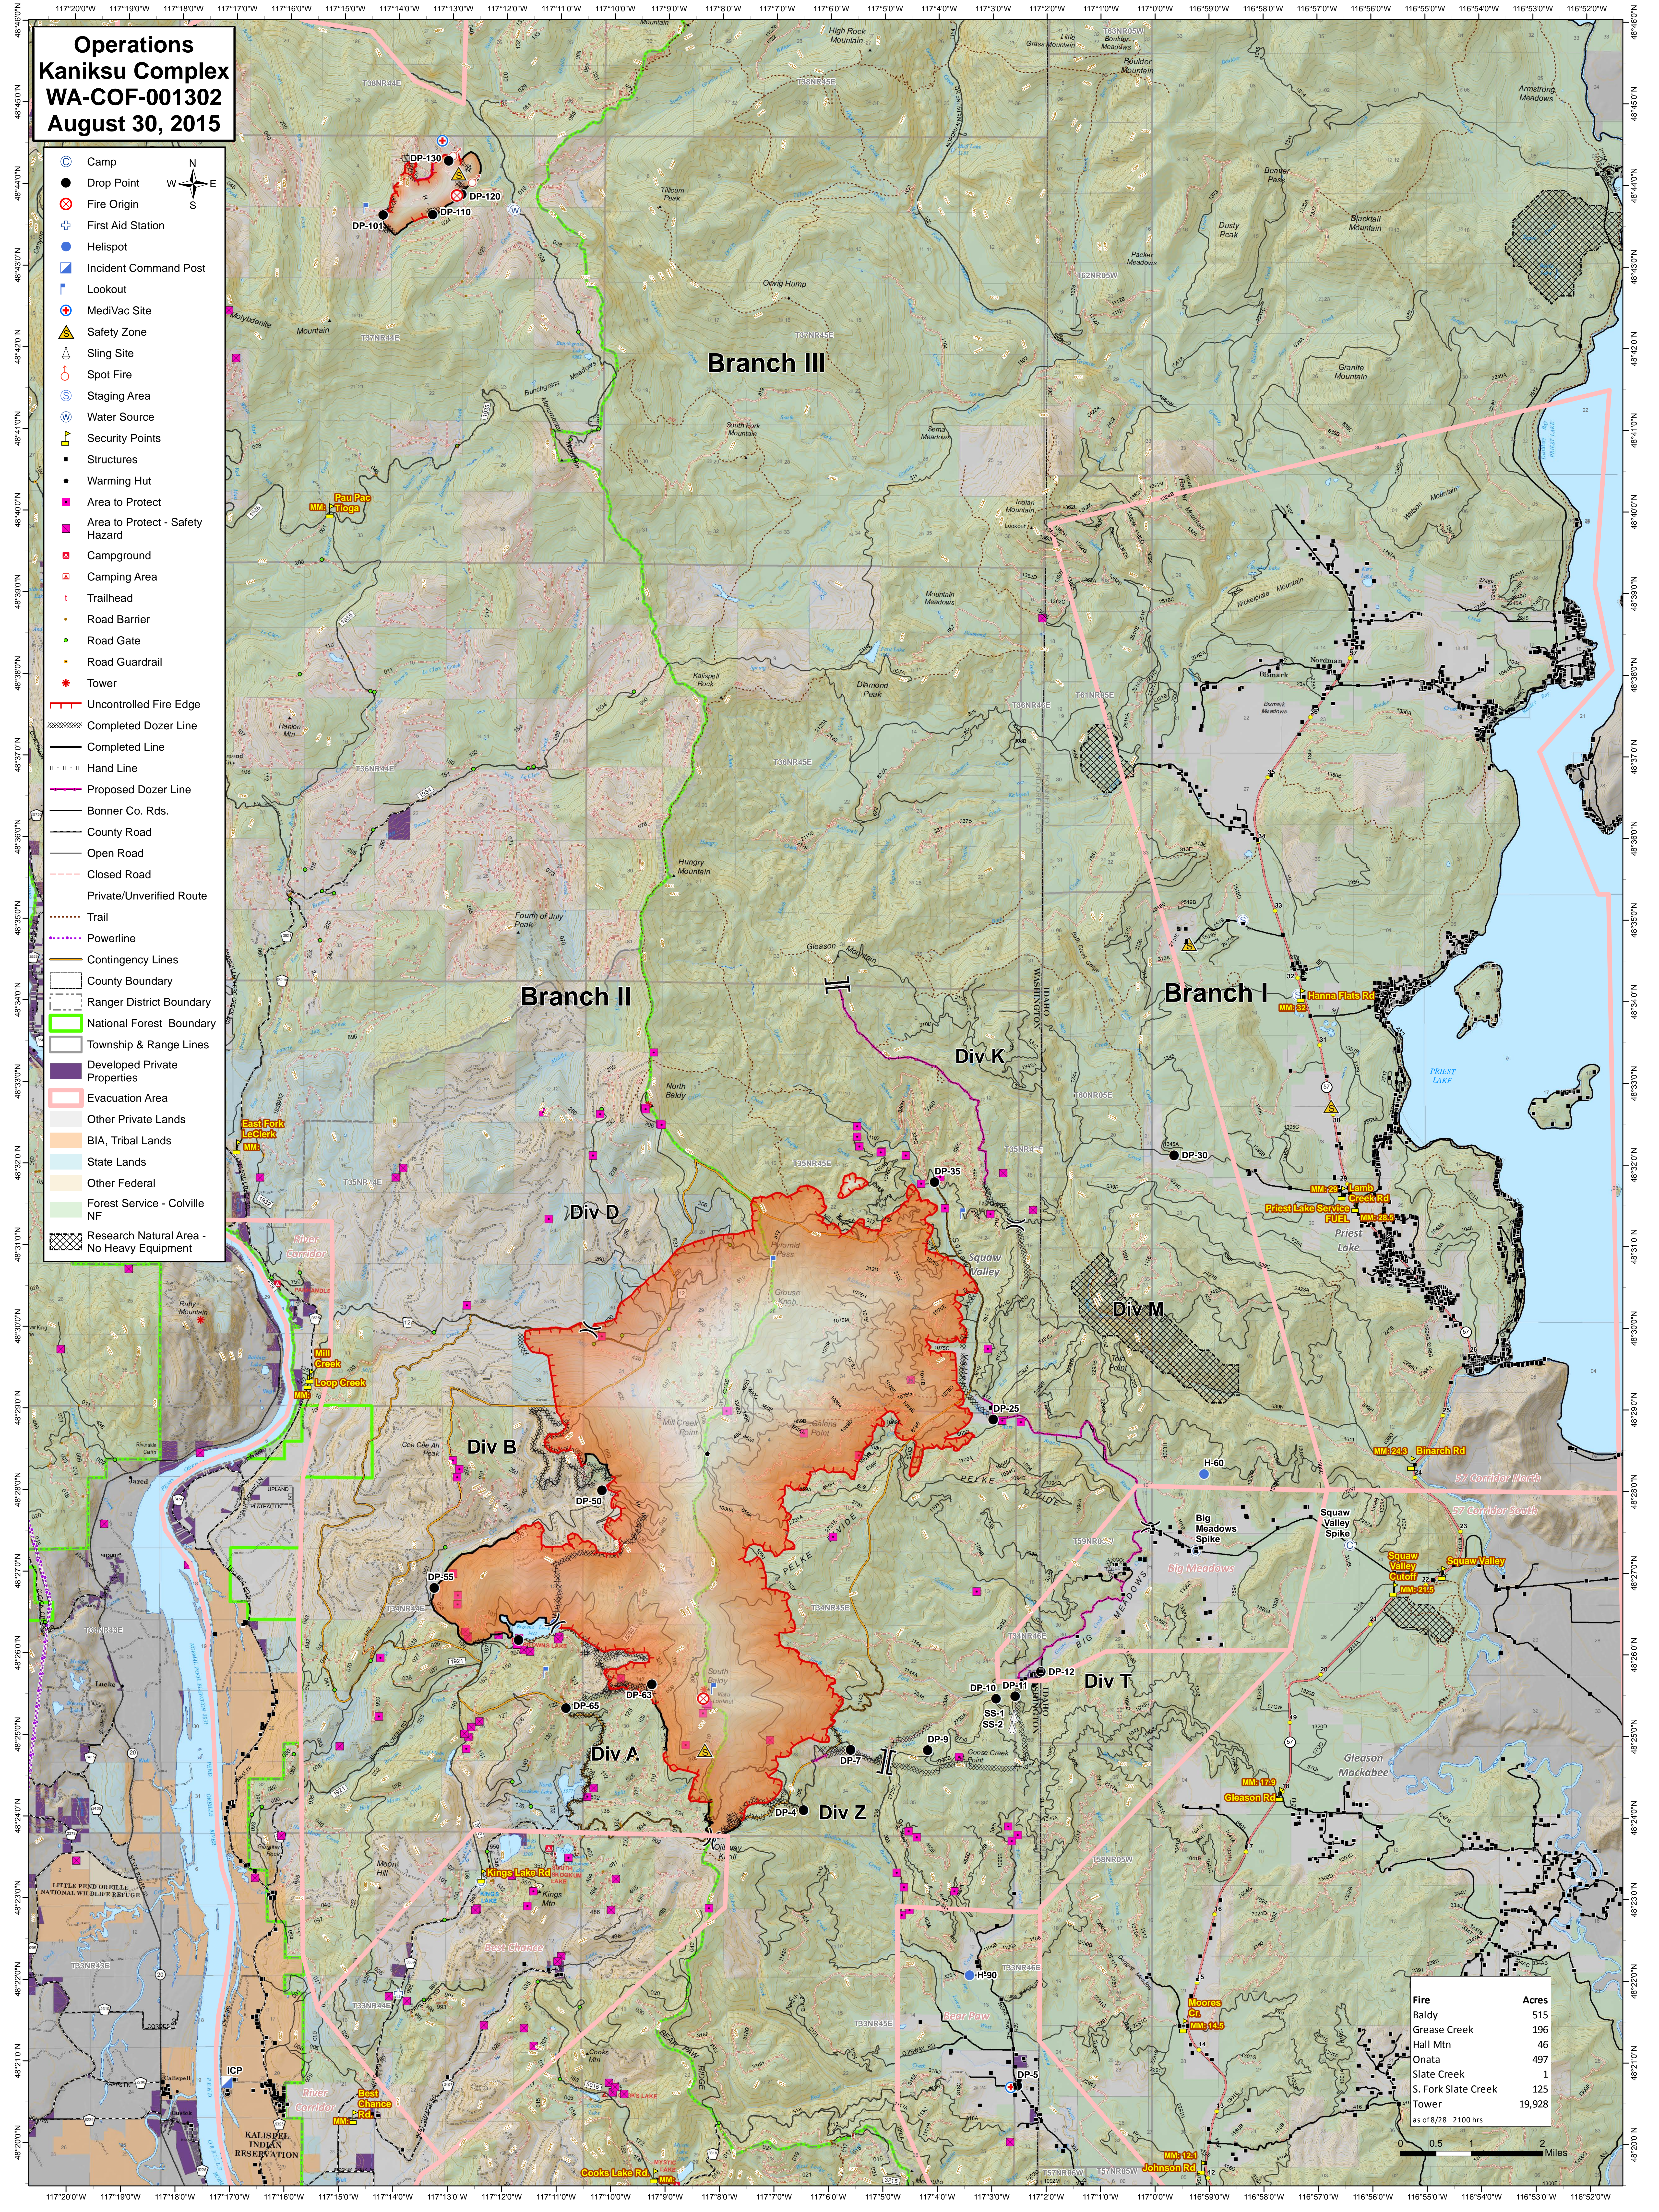

Operations
Kaniksu Complex
WA-COF-001302
August 30, 2015

- Camp
- Drop Point
- Fire Origin
- First Aid Station
- Helispot
- Incident Command Post
- Lookout
- MediVac Site
- Safety Zone
- Sling Site
- Spot Fire
- Staging Area
- Water Source
- Security Points
- Structures
- Warming Hut
- Area to Protect
- Area to Protect - Safety Hazard
- Campground
- Camping Area
- Trailhead
- Road Barrier
- Road Gate
- Road Guardrail
- Tower
- Uncontrolled Fire Edge
- Completed Dozer Line
- Completed Line
- Hand Line
- Proposed Dozer Line
- Bonner Co. Rds.
- County Road
- Open Road
- Closed Road
- Private/Unverified Route
- Trail
- Powerline
- Contingency Lines
- County Boundary
- Ranger District Boundary
- National Forest Boundary
- Township & Range Lines
- Developed Private Properties
- Evacuation Area
- Other Private Lands
- BIA, Tribal Lands
- State Lands
- Other Federal
- Forest Service - Colville NF
- Research Natural Area - No Heavy Equipment

Fire	Acres
Baldy	515
Grease Creek	196
Hall Mtn	46
Onata	497
Slate Creek	1
S. Fork Slate Creek	125
Tower	19,928
as of 8/28 2100 hrs	