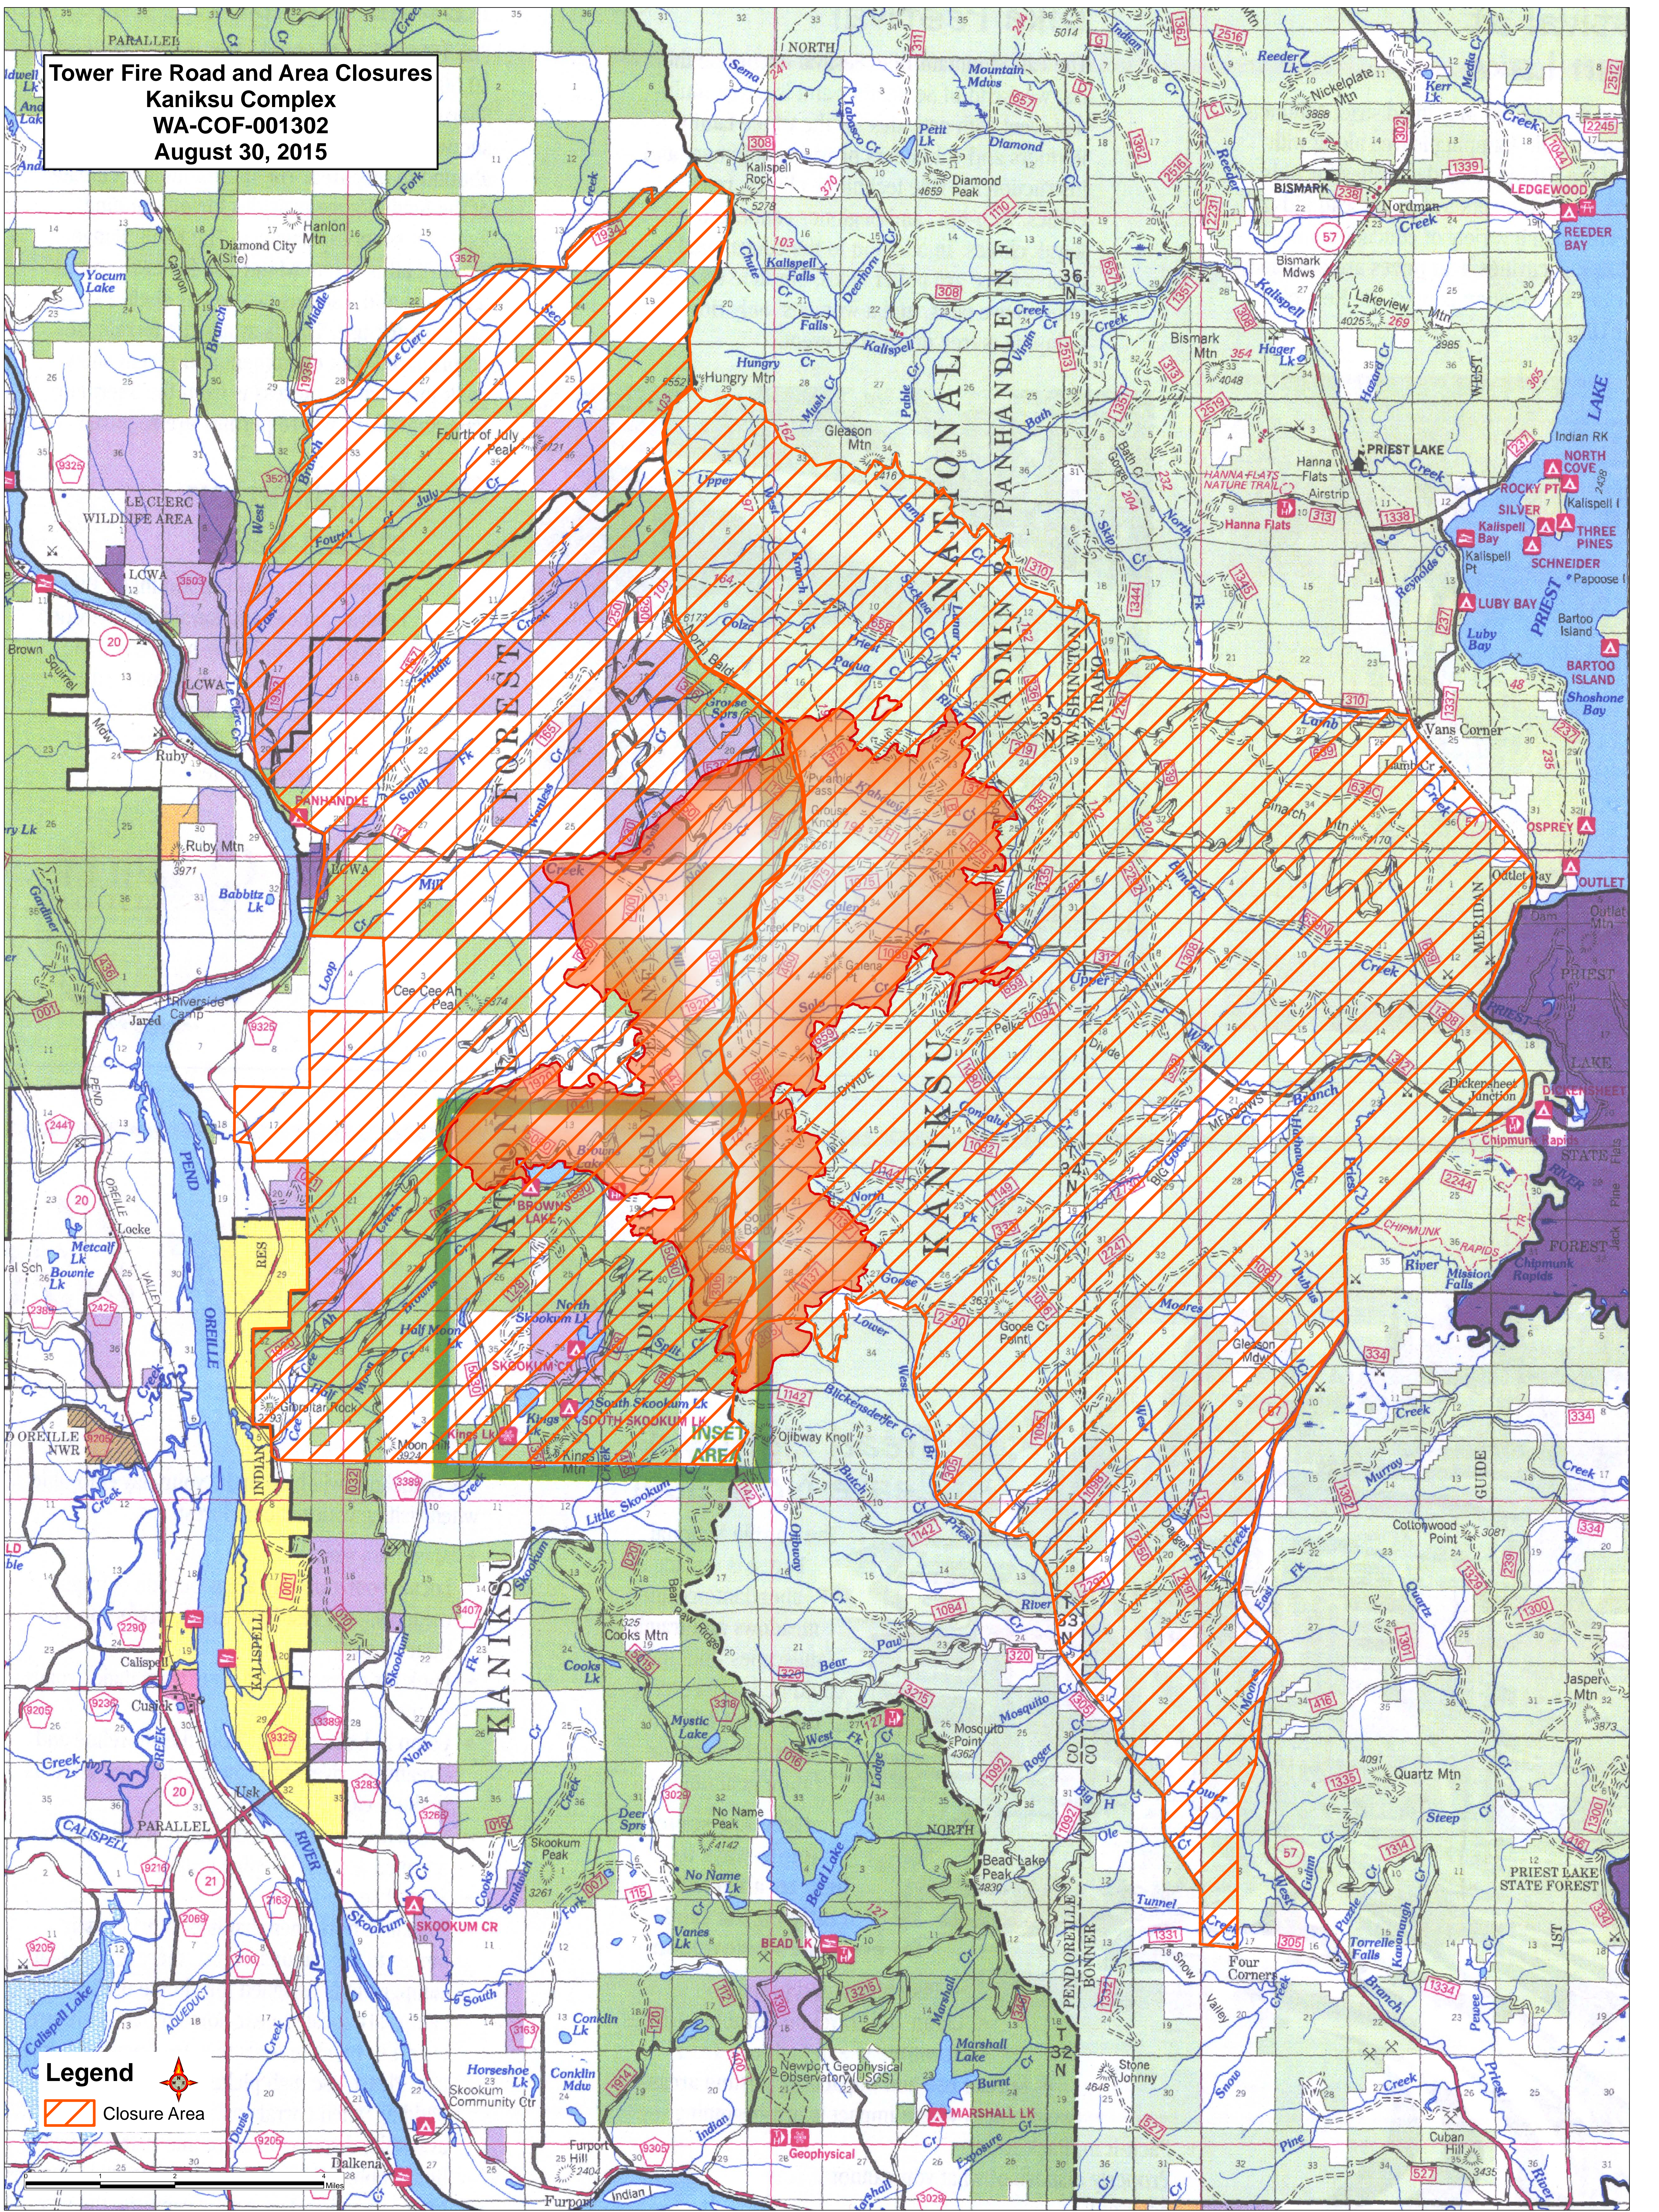

Tower Fire Road and Area Closures
Kaniksu Complex
WA-COF-001302
August 30, 2015

Legend
Closure Area

0 1 2 Miles