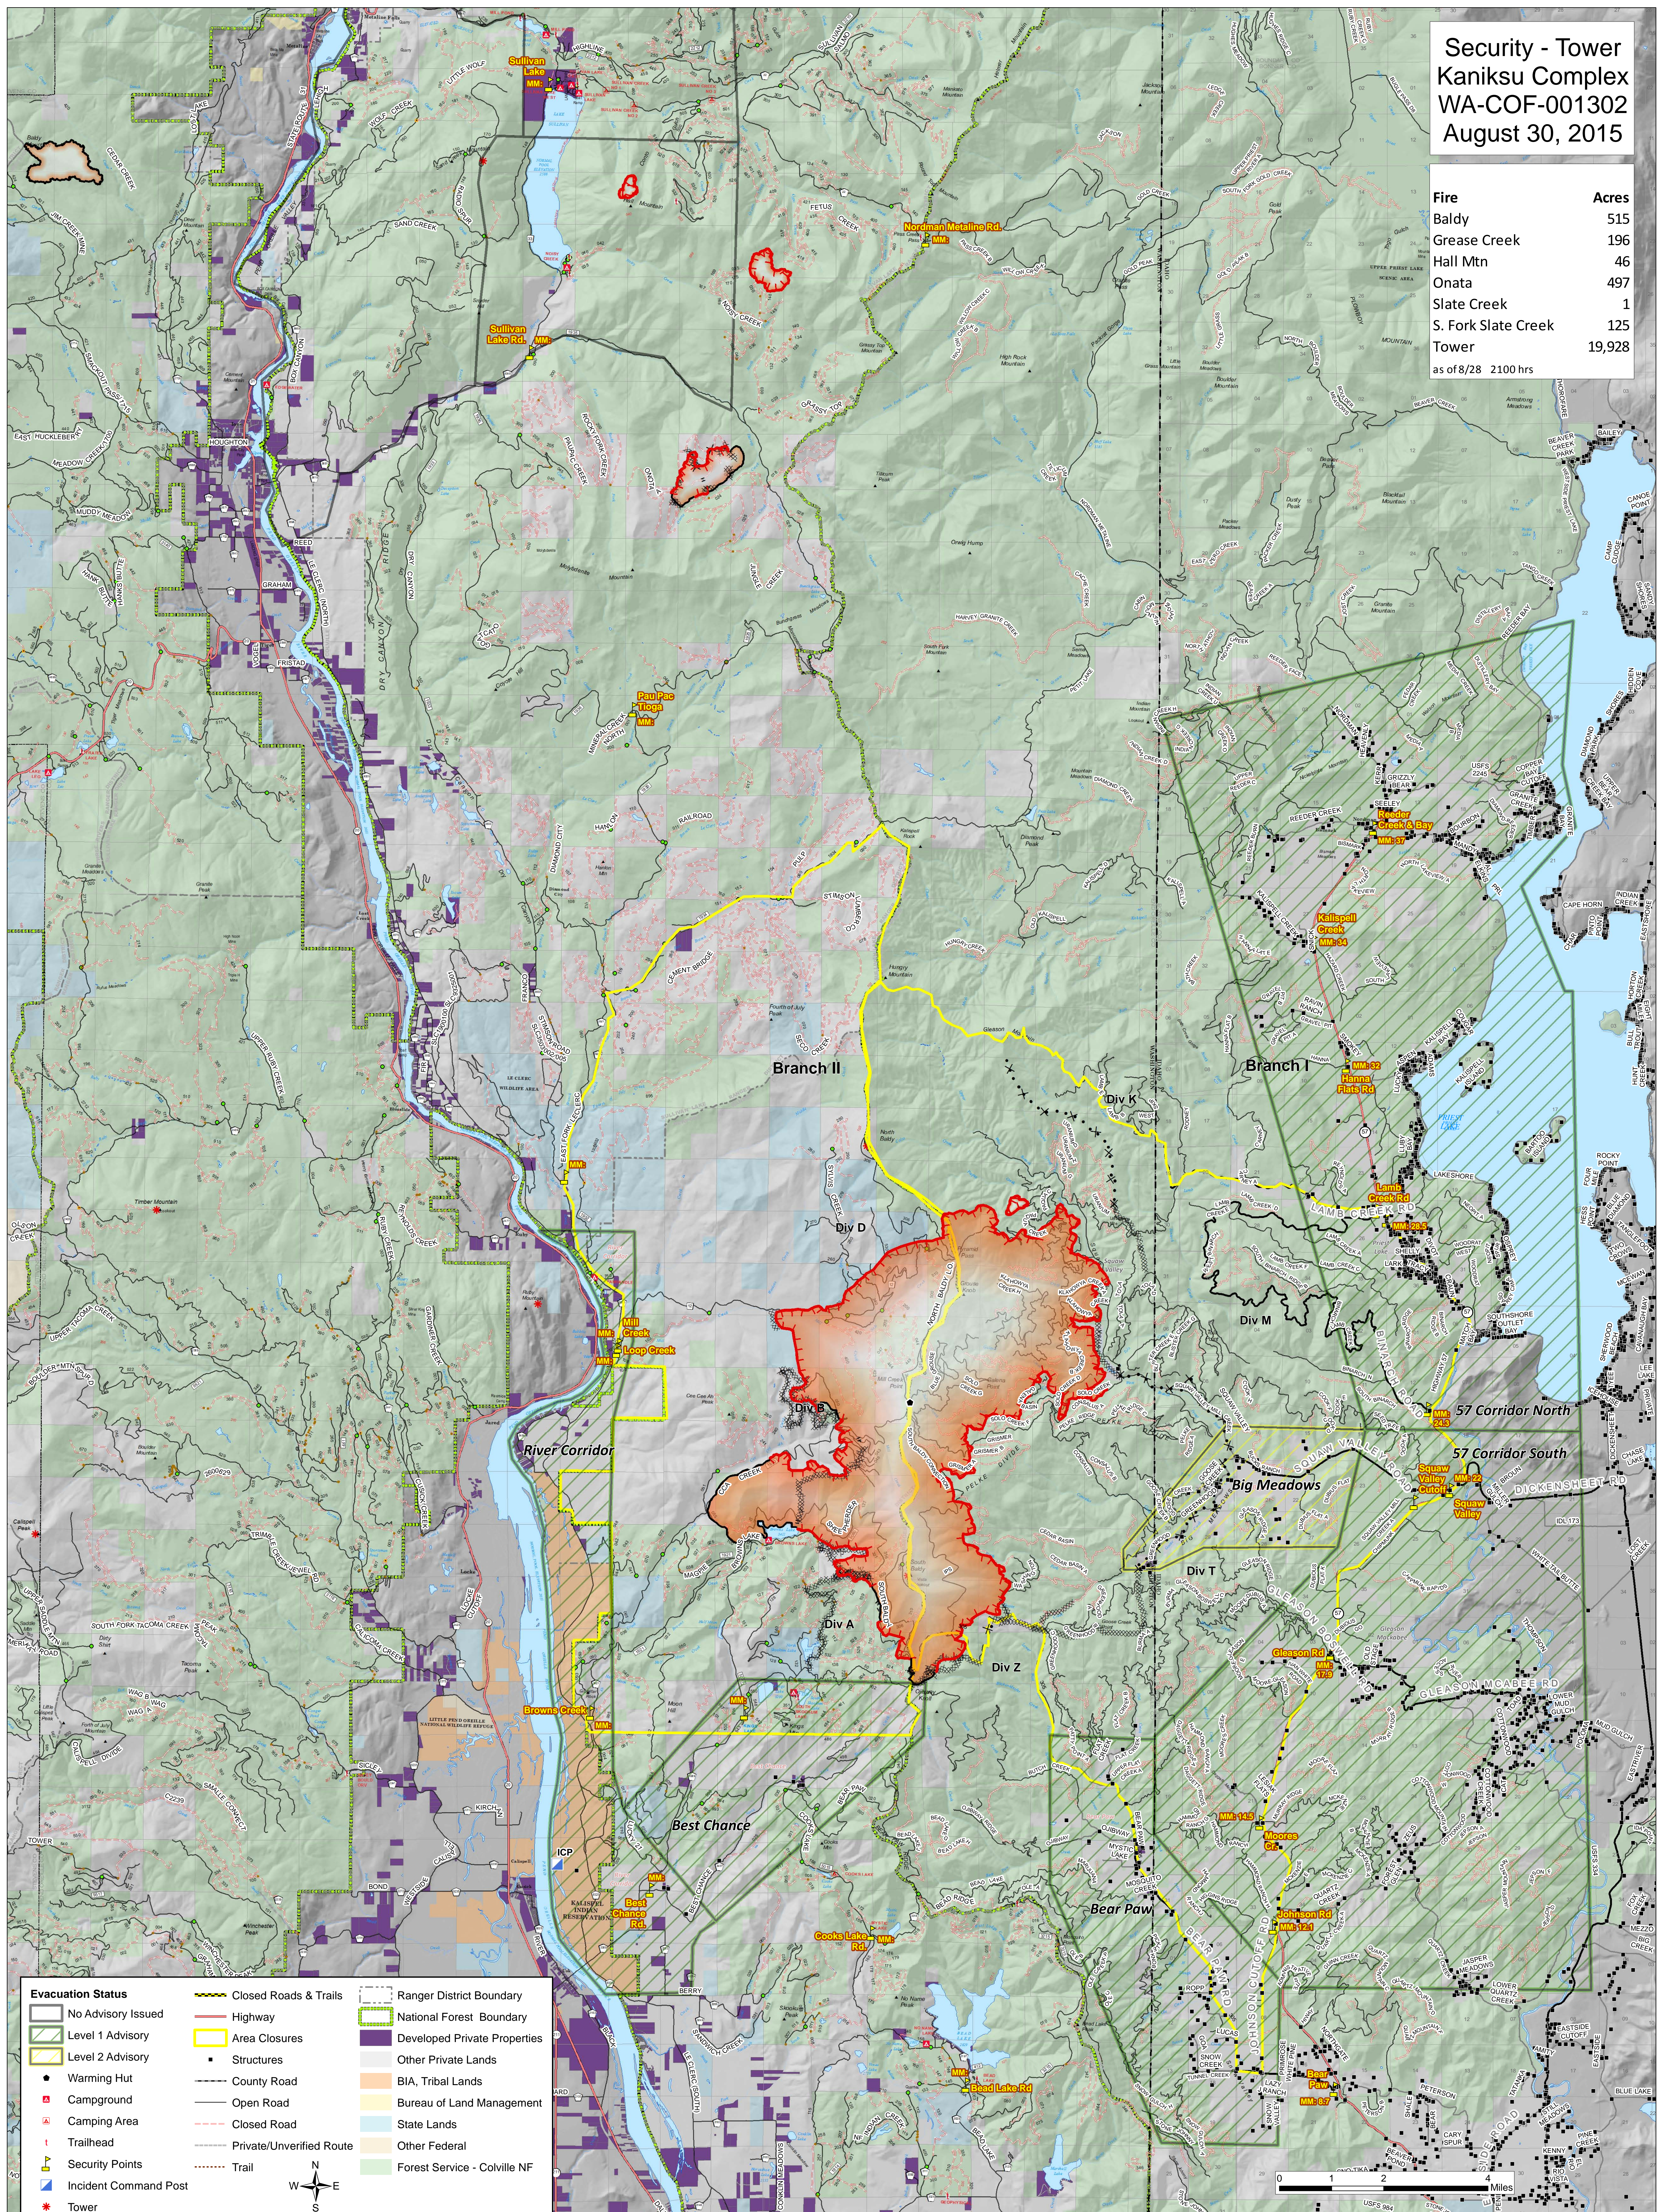

Security - Tower Kaniksu Complex
WA-COF-001302
August 30, 2015

Fire	Acres
Baldy	515
Grease Creek	196
Hall Mtn	46
Onata	497
Slate Creek	1
S. Fork Slate Creek	125
Tower	19,928

as of 8/28 2100 hrs

Evacuation Status		Ranger District Boundary	
	No Advisory Issued		Ranger District Boundary
	Level 1 Advisory		National Forest Boundary
	Level 2 Advisory		Developed Private Properties
	Warming Hut		Other Private Lands
	Campground		BIA, Tribal Lands
	Camping Area		Bureau of Land Management
	Trailhead		State Lands
	Security Points		Other Federal
	Incident Command Post		Forest Service - Colville NF
	Tower		Trail

Closed Roads & Trails
 Highway
 Area Closures
 Structures
 County Road
 Open Road
 Closed Road
 Private/Unverified Route
 Trail