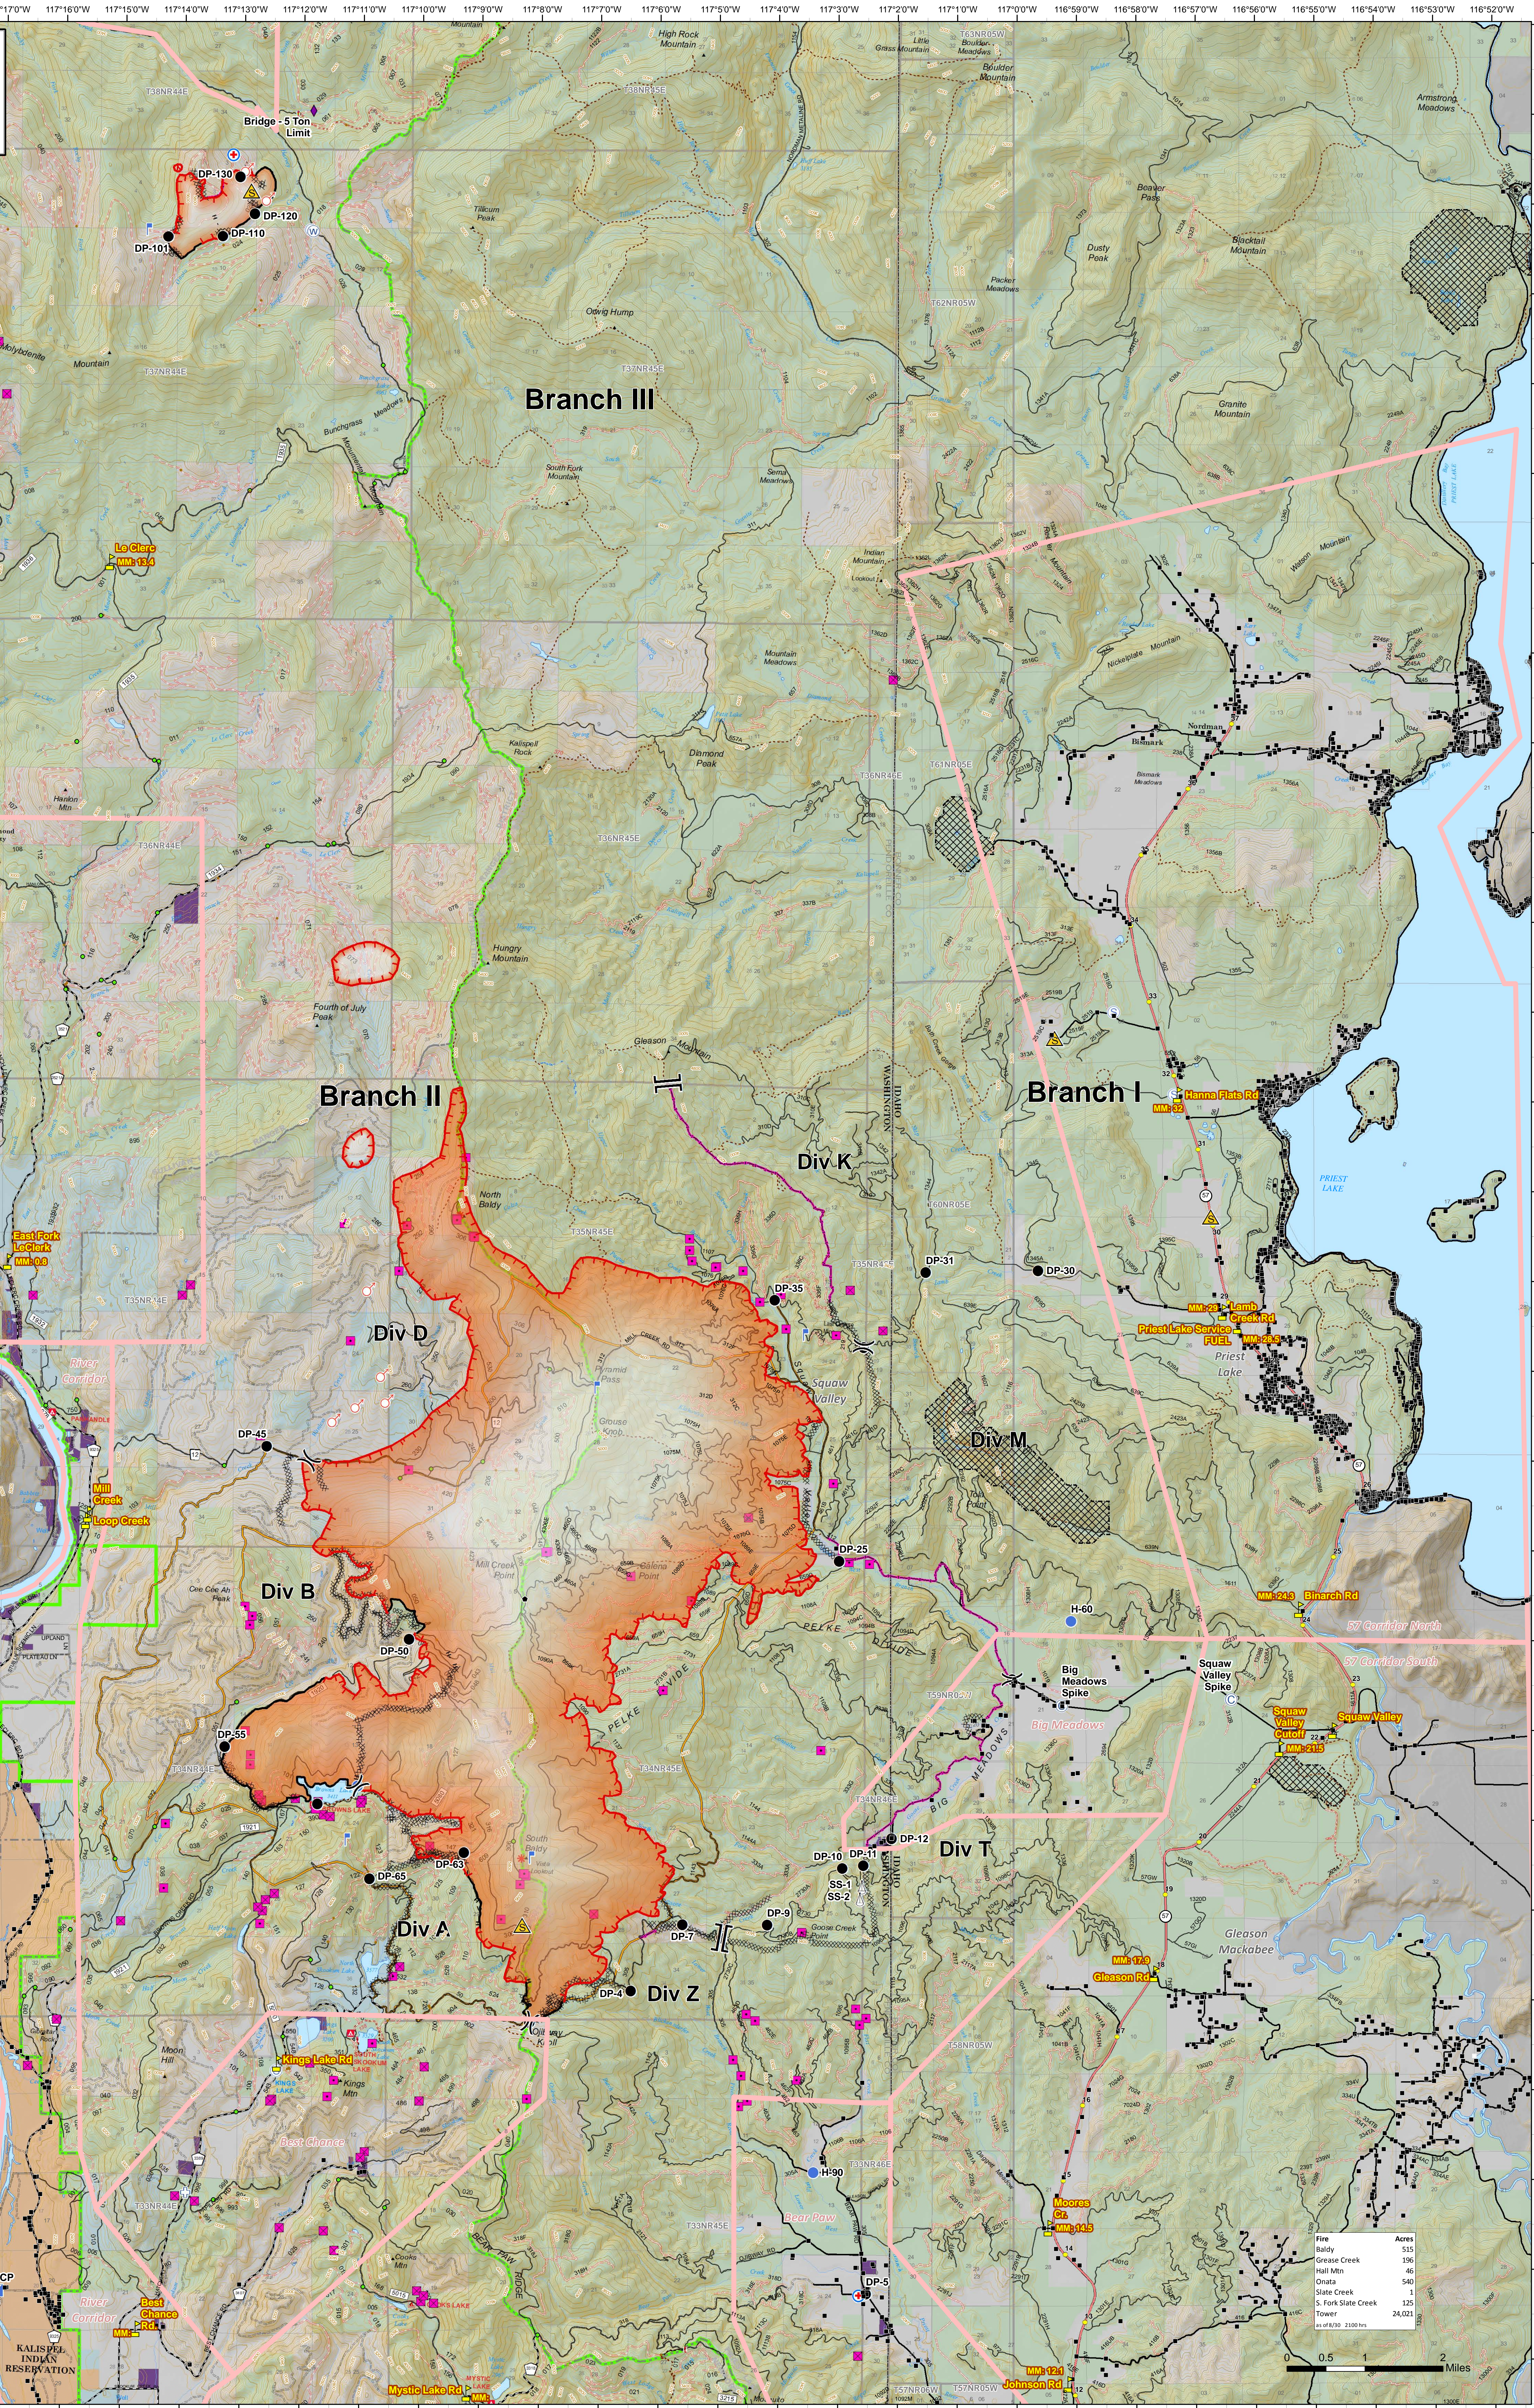

Operations Kaniksu Complex WA-COF-001302 August 31, 2015

- Camp
- Drop Point
- First Aid Station
- Helispot
- Incident Command Post
- Lookout
- MediVac Site
- Safety Zone
- Sling Site
- Spot Fire
- Staging Area
- Water Source
- Bridge - 5 Ton Limit
- Security Points
- Structures
- Warming Hut
- Area to Protect
- Area to Protect - Safety Hazard
- Campground
- Camping Area
- Trailhead
- Road Barrier
- Road Gate
- Road Guardrail
- Tower
- Uncontrolled Fire Edge
- Completed Dozer Line
- Completed Line
- Hand Line
- Proposed Dozer Line
- Bonner Co. Rds.
- County Road
- Open Road
- Closed Road
- Private/Unverified Route
- Trail
- Powerline
- Contingency Lines
- County Boundary
- Ranger District Boundary
- National Forest Boundary
- Township & Range Lines
- Developed Private Properties
- Evacuation Area
- Other Private Lands
- BIA, Tribal Lands
- State Lands
- Other Federal
- Forest Service - Colville NF
- Research Natural Area - No Heavy Equipment

Fire	Acres
Baldy	516
Grease Creek	196
Hall Mtn	46
Ontata	540
State Creek	1
S. Fork Slate Creek	125
Tower	24,021
as of 8/30 2100 hrs	