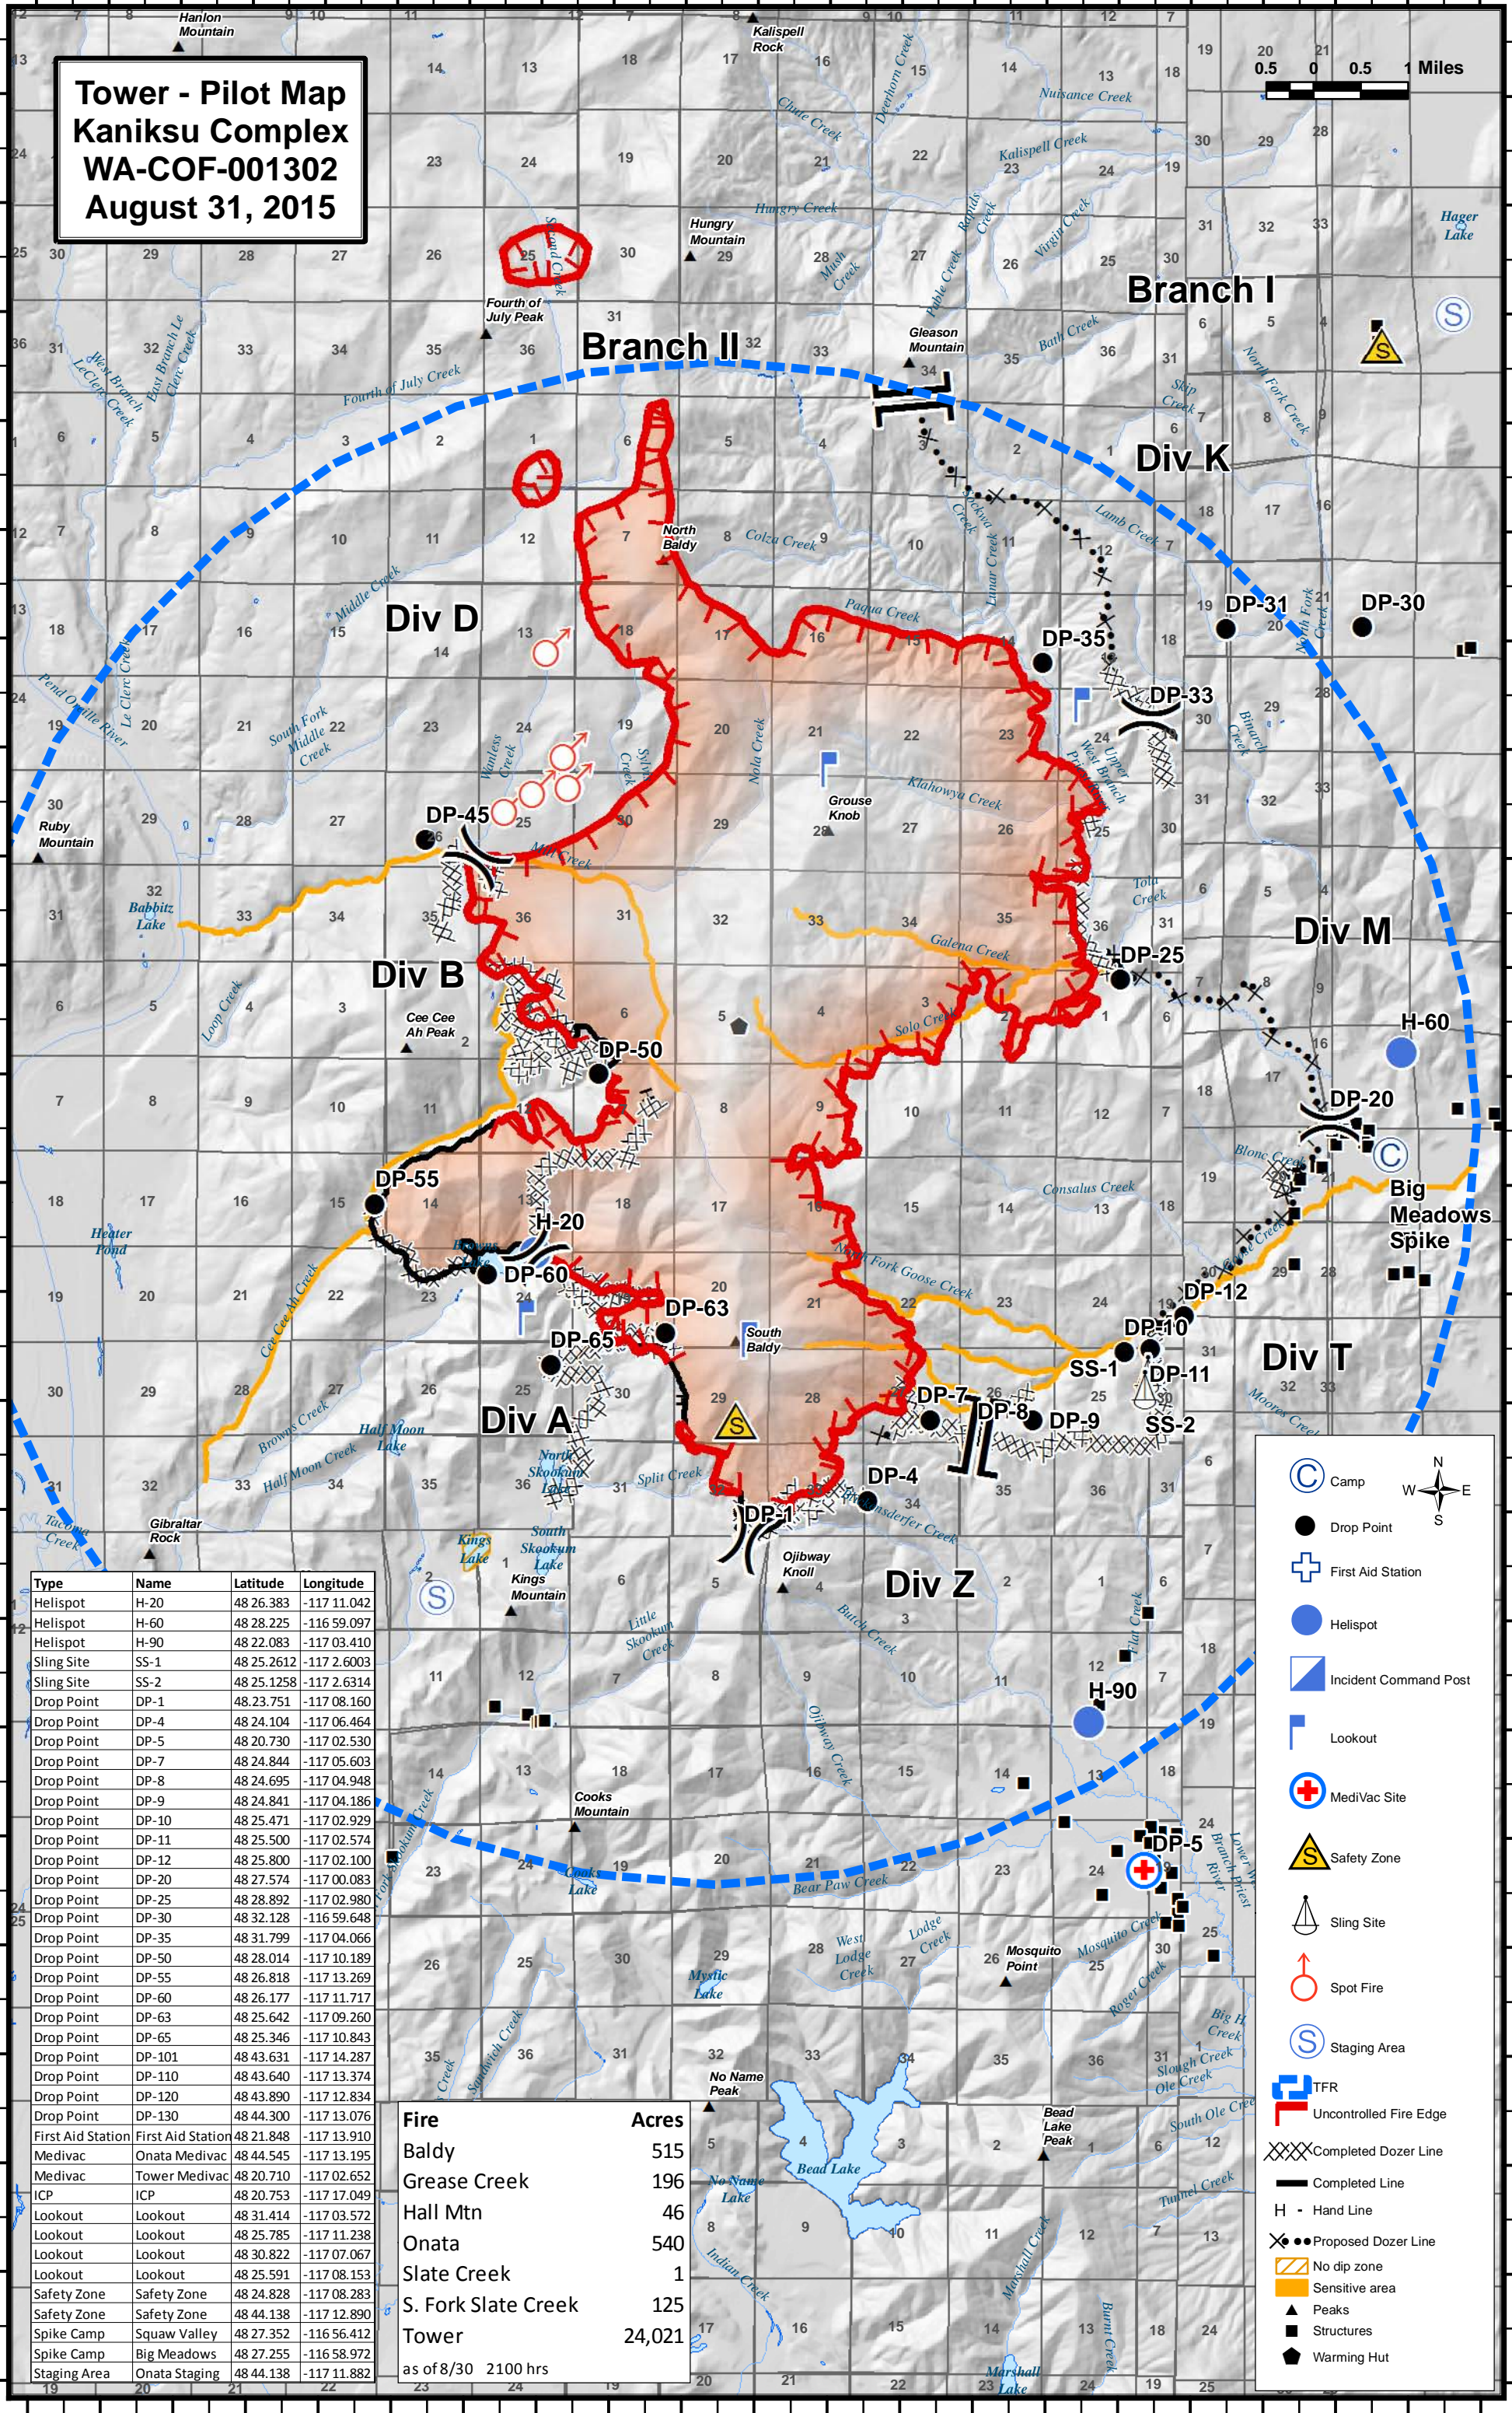

Tower - Pilot Map
Kaniksu Complex
WA-COF-001302
August 31, 2015

Type	Name	Latitude	Longitude
Helispot	H-20	48 26.383	-117 11.042
Helispot	H-60	48 28.225	-116 59.097
Helispot	H-90	48 22.083	-117 03.410
Sling Site	SS-1	48 25.2612	-117 2.6003
Sling Site	SS-2	48 25.1258	-117 2.6314
Drop Point	DP-1	48 23.751	-117 08.160
Drop Point	DP-4	48 24.104	-117 06.464
Drop Point	DP-5	48 20.730	-117 02.530
Drop Point	DP-7	48 24.844	-117 05.603
Drop Point	DP-8	48 24.695	-117 04.948
Drop Point	DP-9	48 24.841	-117 04.186
Drop Point	DP-10	48 25.471	-117 02.929
Drop Point	DP-11	48 25.500	-117 02.574
Drop Point	DP-12	48 25.800	-117 02.100
Drop Point	DP-20	48 27.574	-117 00.083
Drop Point	DP-25	48 28.892	-117 02.980
Drop Point	DP-30	48 32.128	-116 59.648
Drop Point	DP-35	48 31.799	-117 04.066
Drop Point	DP-50	48 28.014	-117 10.189
Drop Point	DP-55	48 26.818	-117 13.269
Drop Point	DP-60	48 26.177	-117 11.717
Drop Point	DP-63	48 25.642	-117 09.260
Drop Point	DP-65	48 25.346	-117 10.843
Drop Point	DP-101	48 43.631	-117 14.287
Drop Point	DP-110	48 43.640	-117 13.374
Drop Point	DP-120	48 43.890	-117 12.834
Drop Point	DP-130	48 44.300	-117 13.076
First Aid Station	First Aid Station	48 21.848	-117 13.910
Medivac	Onata Medivac	48 44.545	-117 13.195
Medivac	Tower Medivac	48 20.710	-117 02.652
ICP	ICP	48 20.753	-117 17.049
Lookout	Lookout	48 31.414	-117 03.572
Lookout	Lookout	48 25.785	-117 11.238
Lookout	Lookout	48 30.822	-117 07.067
Lookout	Lookout	48 25.591	-117 08.153
Safety Zone	Safety Zone	48 24.828	-117 08.283
Safety Zone	Safety Zone	48 44.138	-117 12.890
Spike Camp	Squaw Valley	48 27.352	-116 56.412
Spike Camp	Big Meadows	48 27.255	-116 58.972
Staging Area	Onata Staging	48 44.138	-117 11.882

Fire	Acres
Baldy	515
Grease Creek	196
Hall Mtn	46
Onata	540
Slate Creek	1
S. Fork Slate Creek	125
Tower	24,021

as of 8/30 2100 hrs