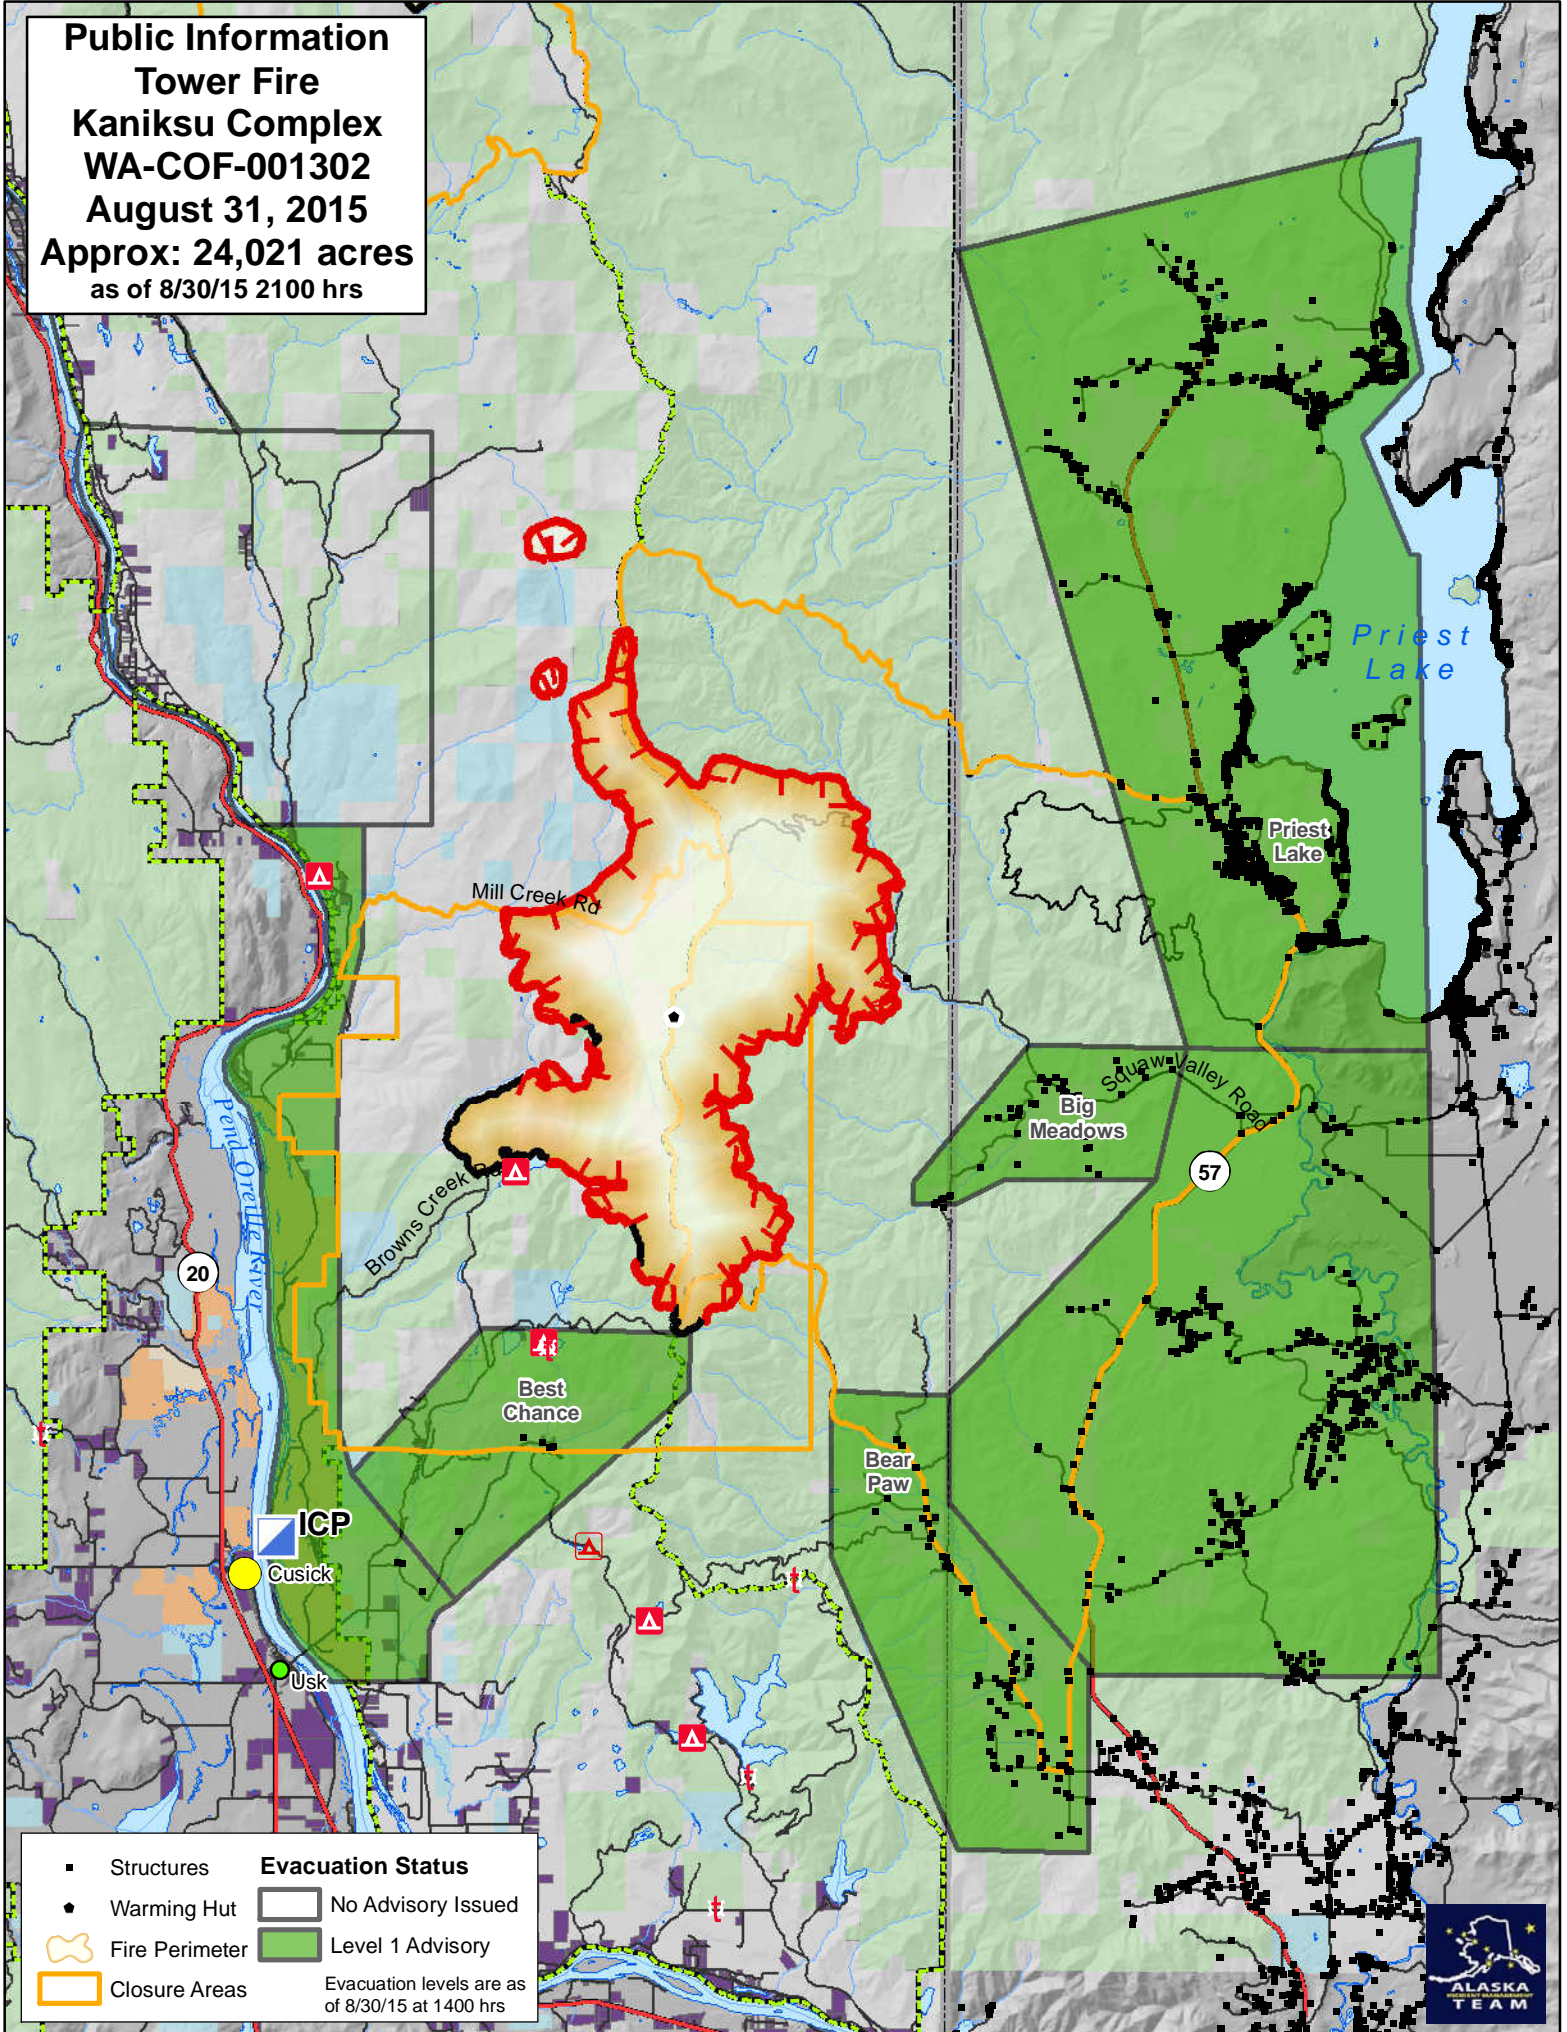

Public Information
Tower Fire
Kaniksu Complex
WA-COF-001302
August 31, 2015
Approx: 24,021 acres
 as of 8/30/15 2100 hrs

▪ Structures	Evacuation Status
• Warming Hut	□ No Advisory Issued
🔥 Fire Perimeter	■ Level 1 Advisory
🔒 Closure Areas	

Evacuation levels are as of 8/30/15 at 1400 hrs