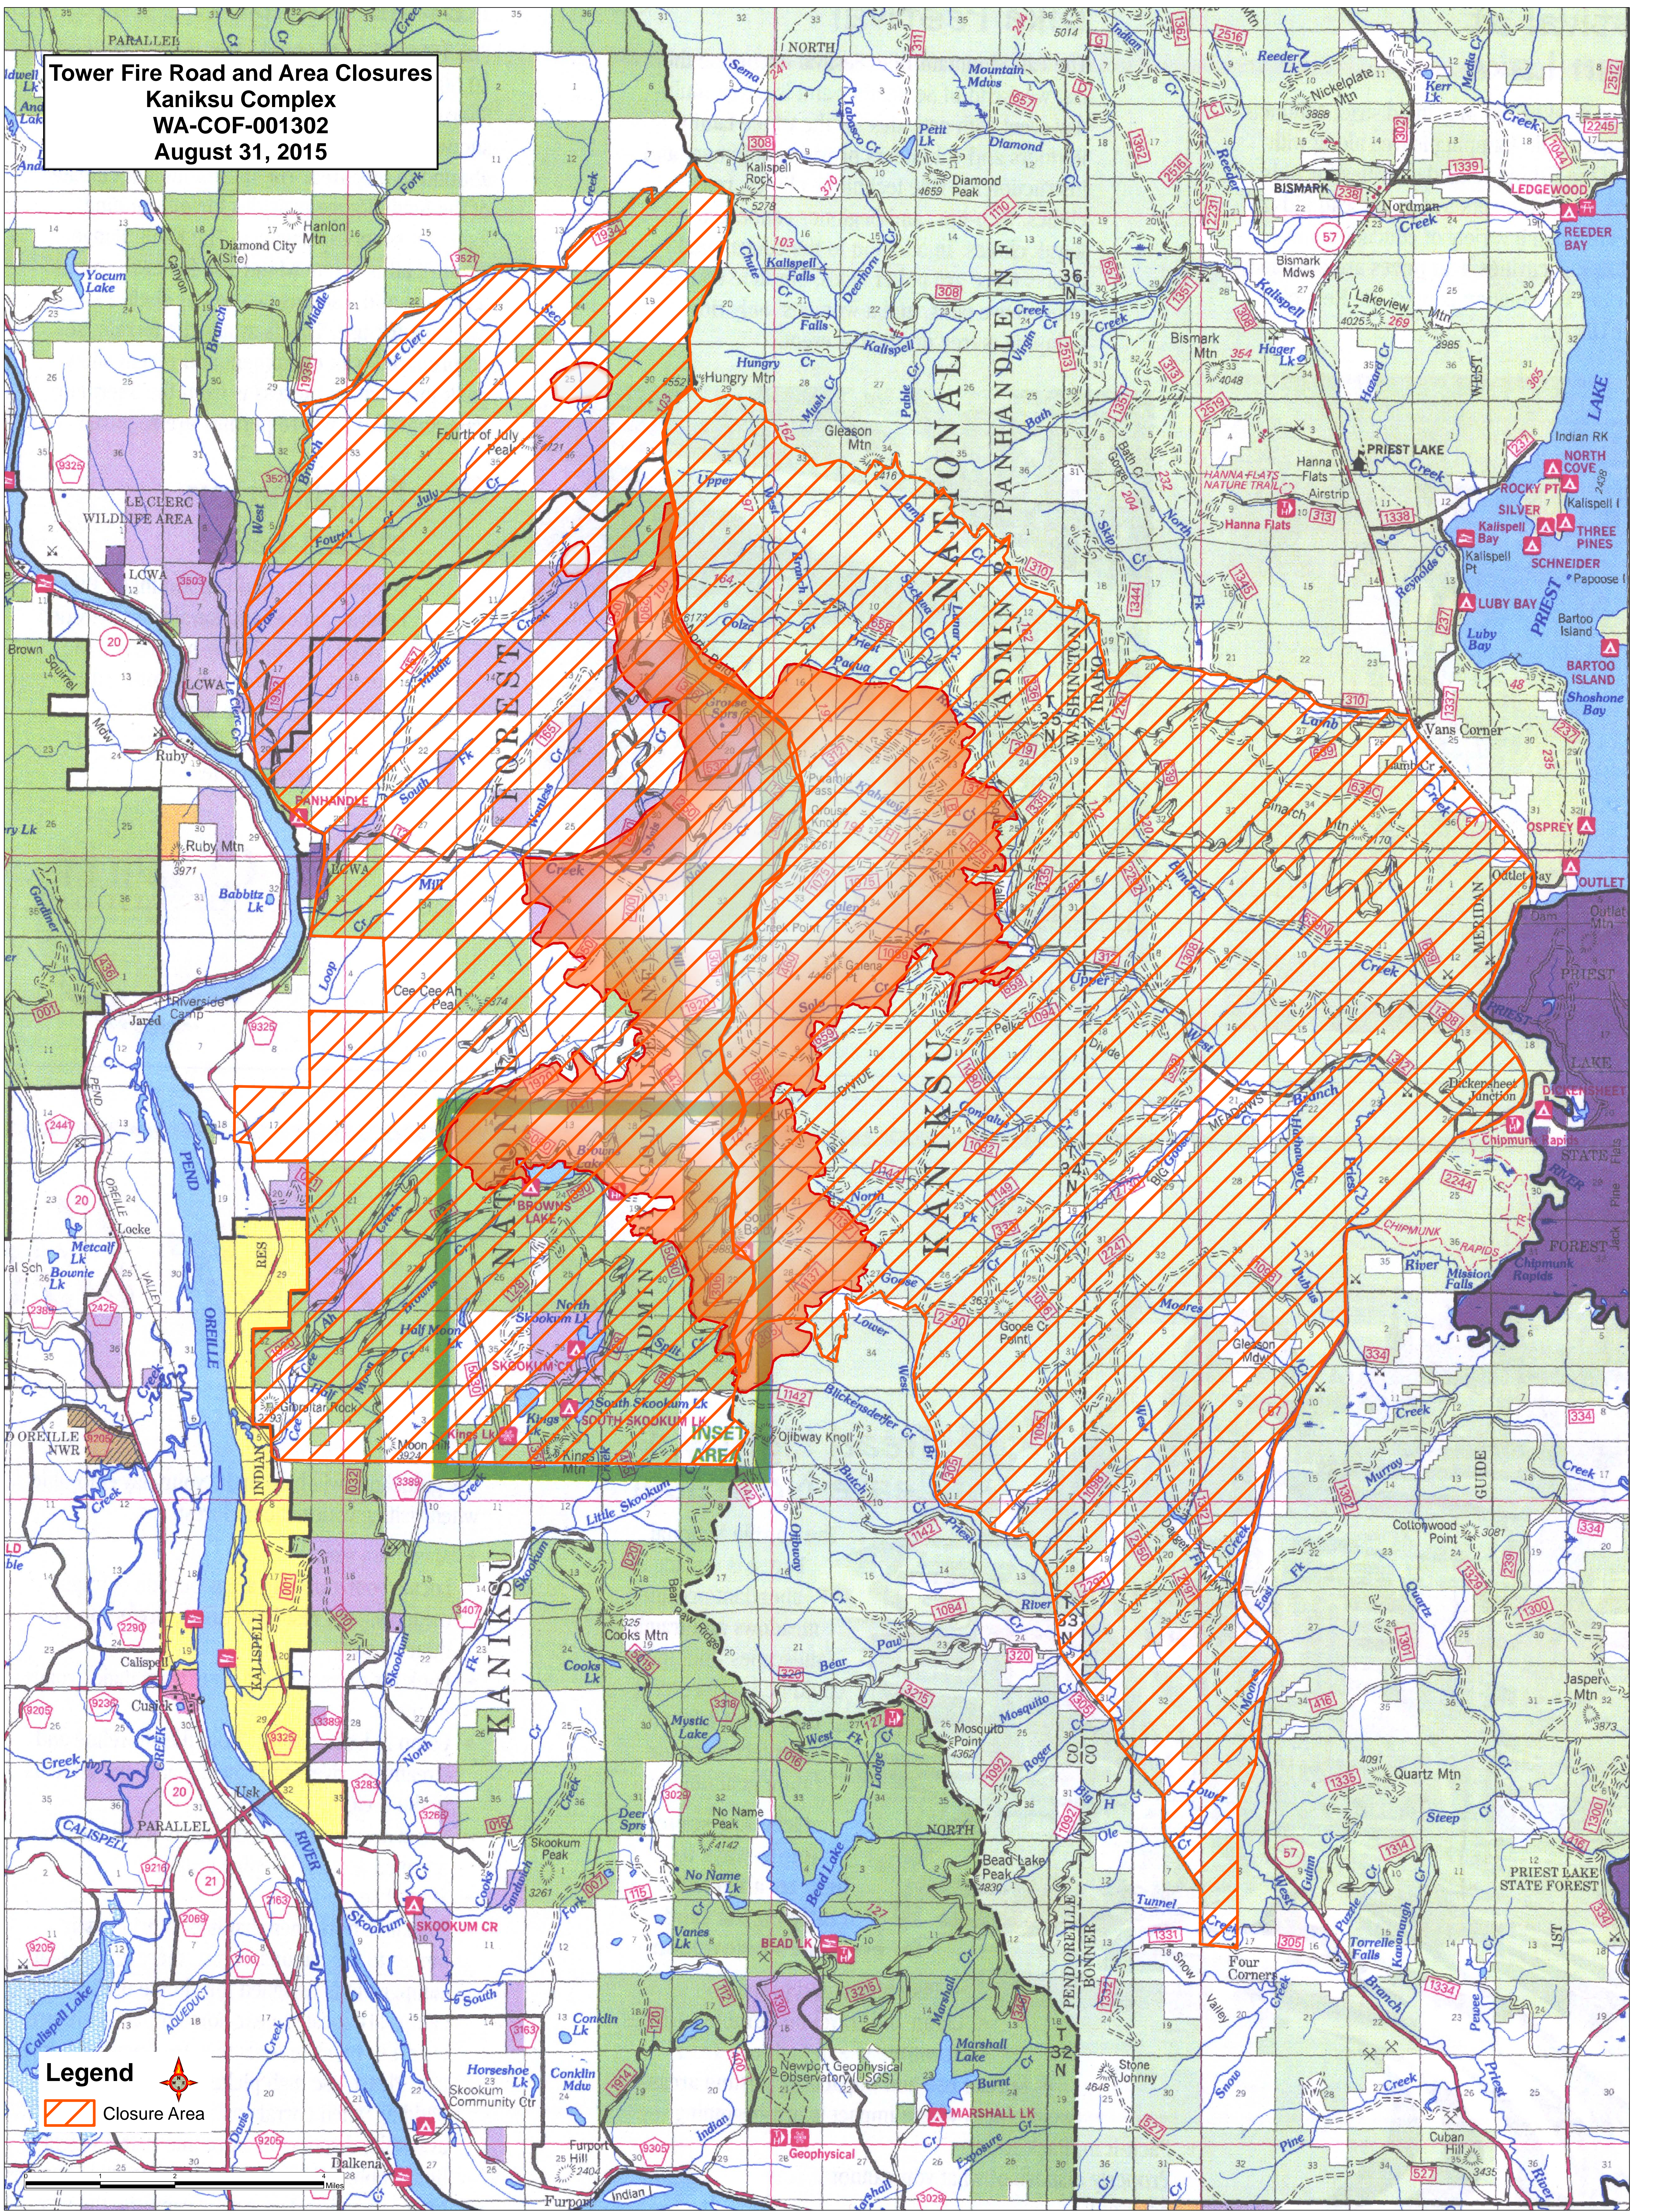

Tower Fire Road and Area Closures
Kaniksu Complex
WA-COF-001302
August 31, 2015

Legend
Closure Area