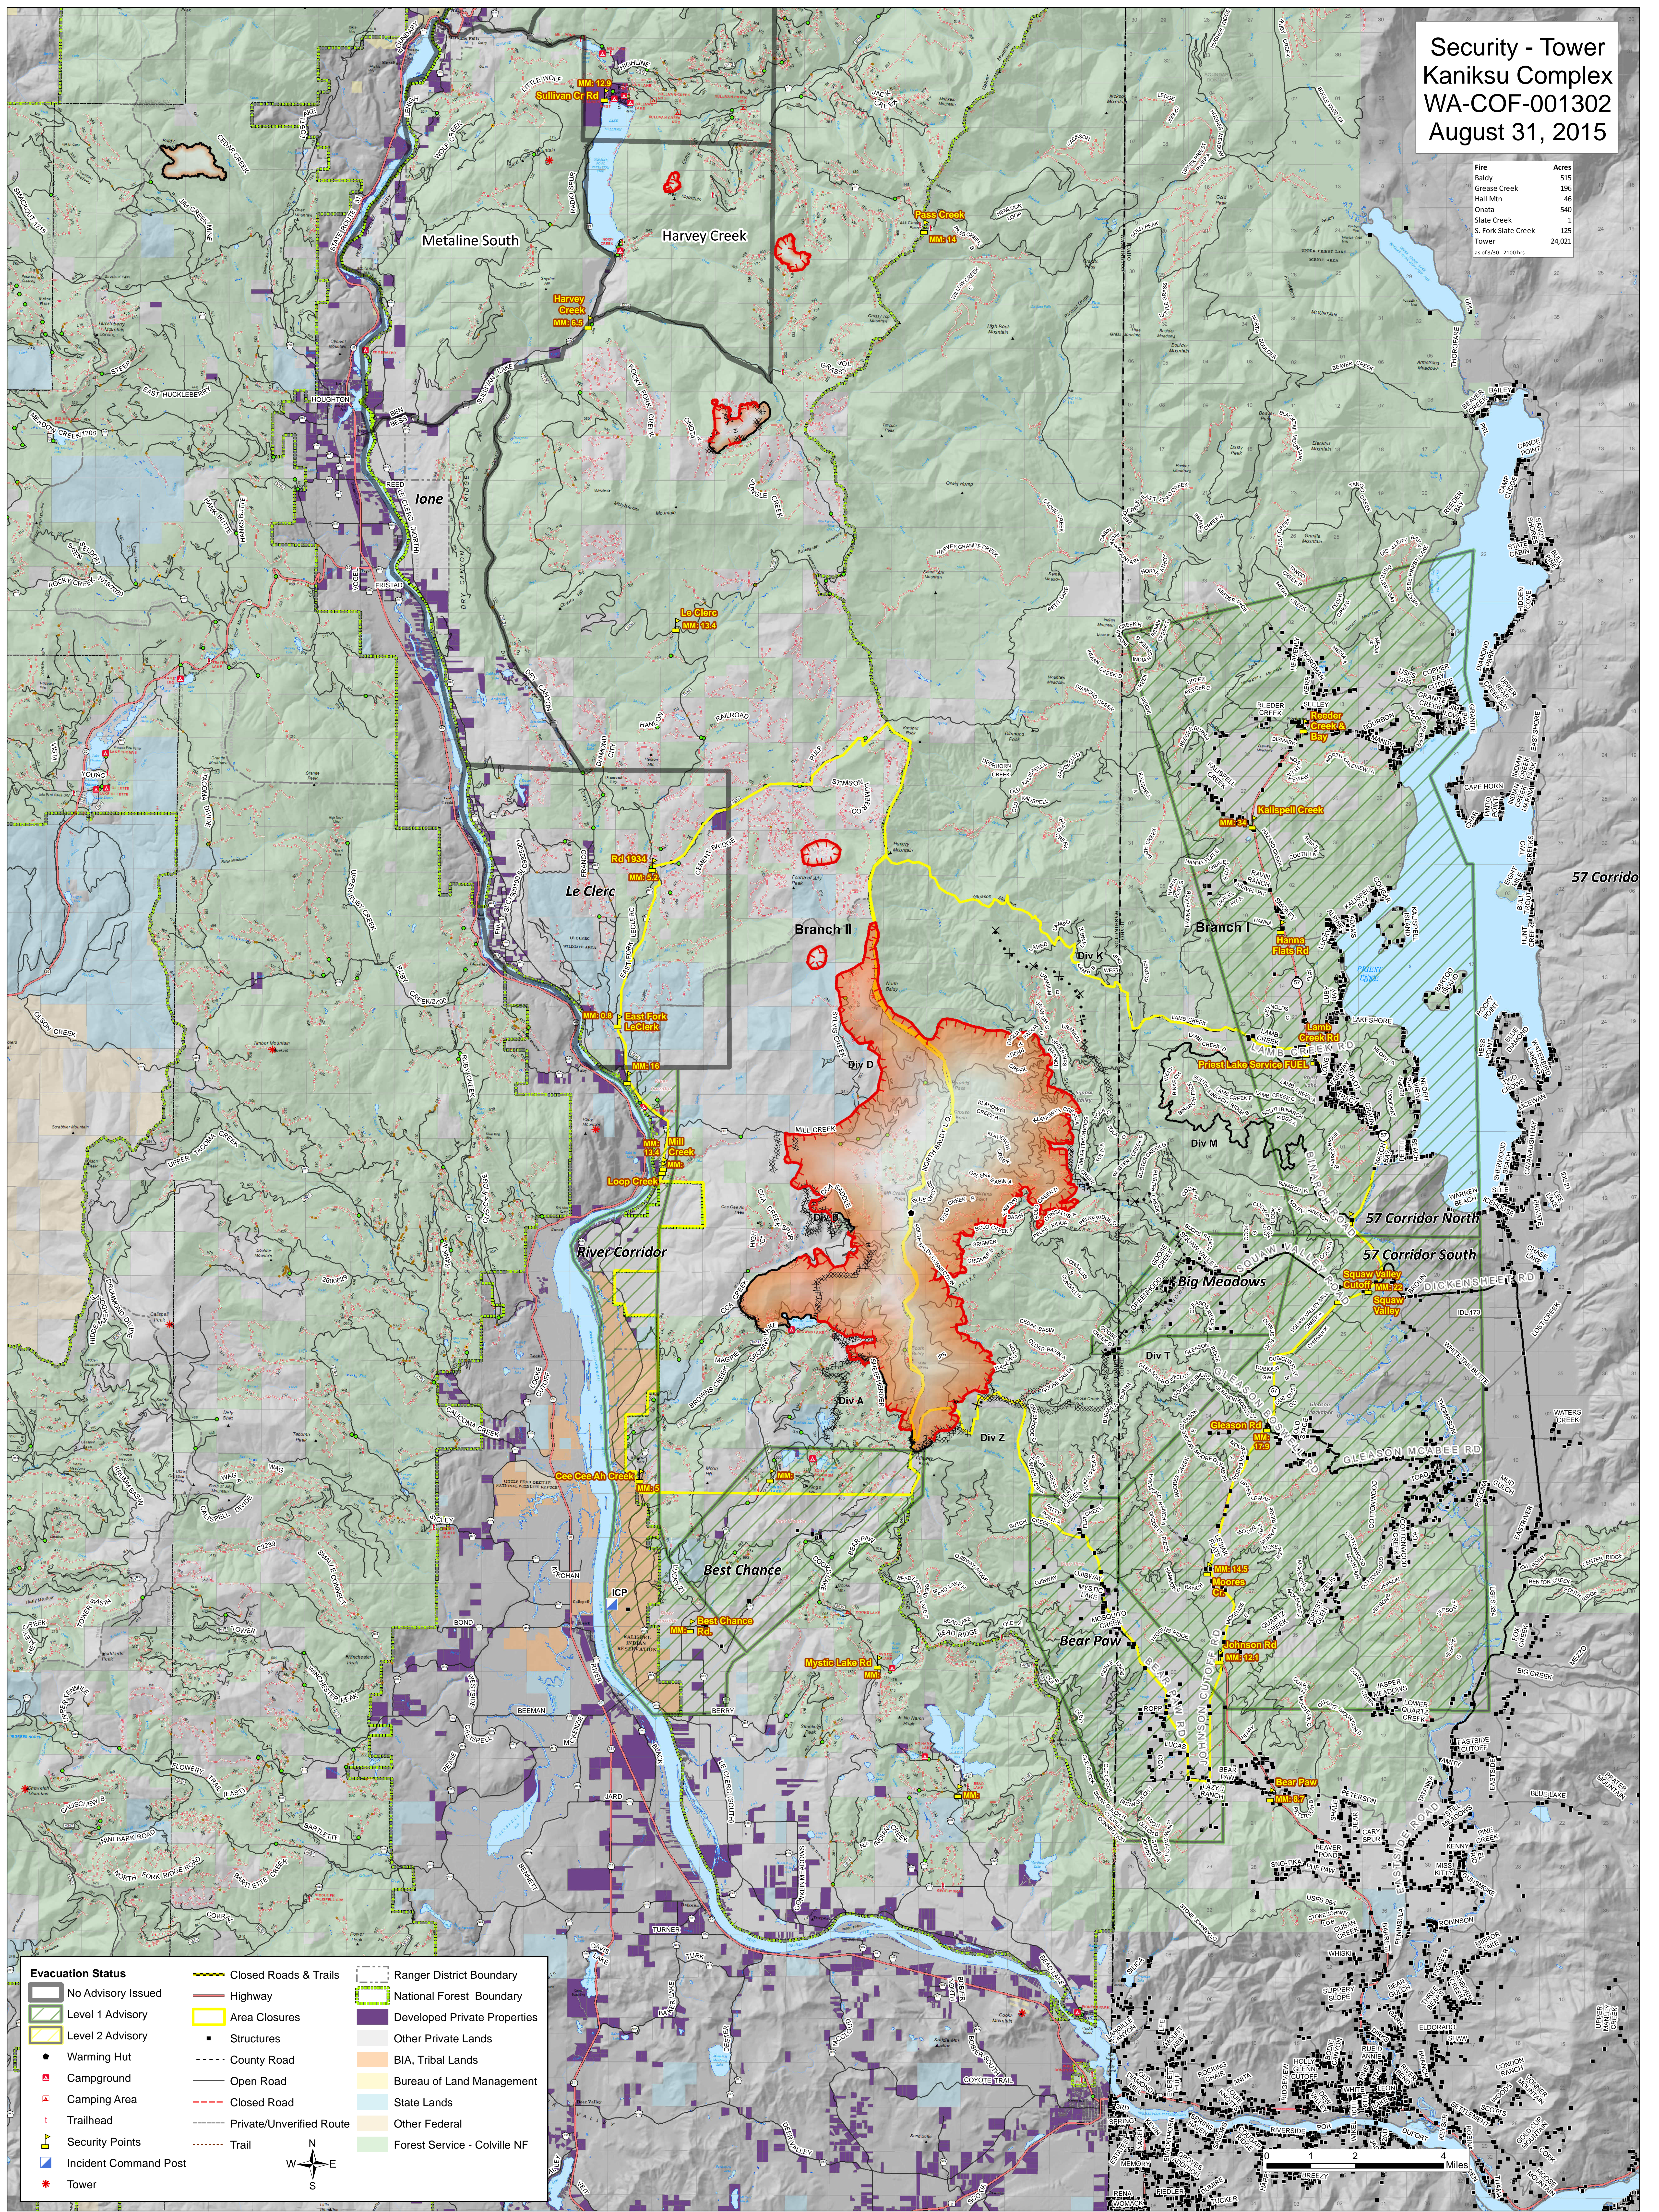

Security - Tower  
 Kaniksu Complex  
 WA-COF-001302  
 August 31, 2015

Fire	Acres
Baldy	515
Grease Creek	196
Hall Mtn	46
Onata	540
Slate Creek	1
S. Fork Slate Creek	125
Tower	24,021

Evacuation Status		Ranger District Boundary	
	No Advisory Issued		Ranger District Boundary
	Level 1 Advisory		National Forest Boundary
	Level 2 Advisory		Developed Private Properties
	Warming Hut		Other Private Lands
	Campground		BIA, Tribal Lands
	Camping Area		Bureau of Land Management
	Trailhead		State Lands
	Security Points		Other Federal
	Incident Command Post		Forest Service - Colville NF
	Tower		