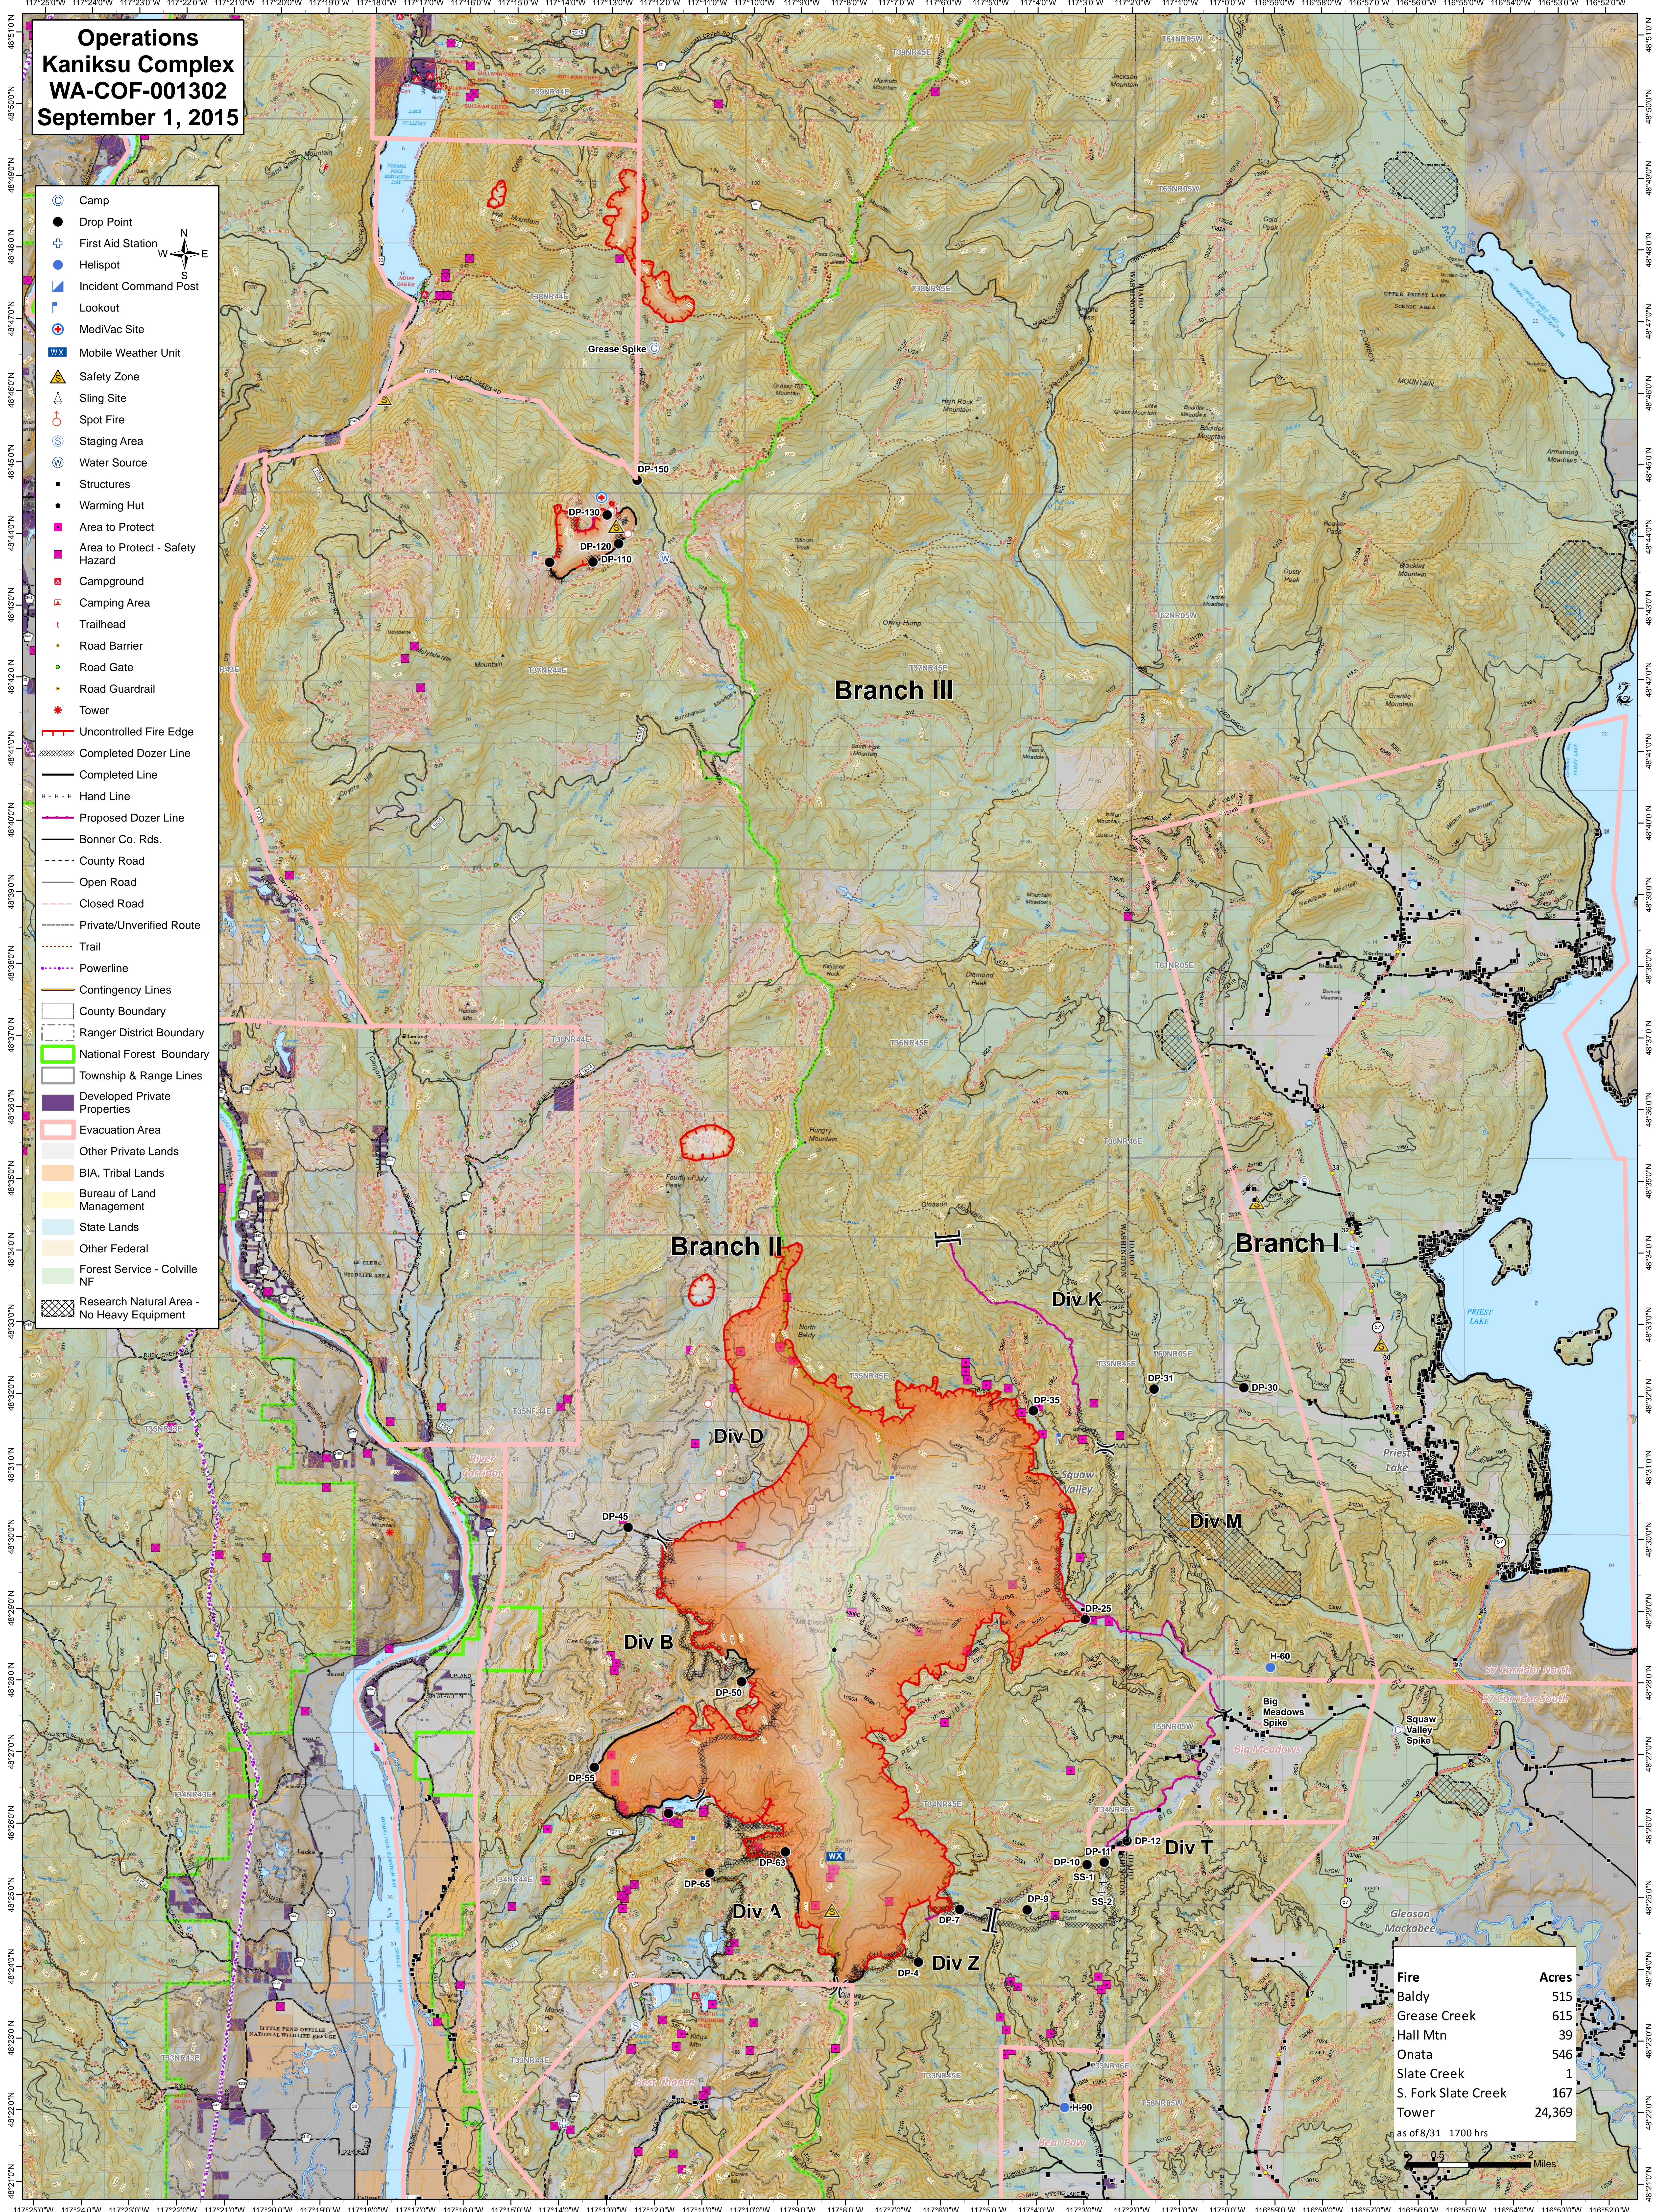

**Operations**  
**Kaniksu Complex**  
**WA-COF-001302**  
**September 1, 2015**

- Camp
- Drop Point
- First Aid Station
- Helispot
- Incident Command Post
- Lookout
- MediVac Site
- WX Mobile Weather Unit
- ▲ Safety Zone
- Sling Site
- Spot Fire
- Staging Area
- Water Source
- Structures
- Warming Hut
- Area to Protect
- Area to Protect - Safety Hazard
- Campground
- Camping Area
- Trailhead
- Road Barrier
- Road Gate
- Road Guardrail
- Tower
- Uncontrolled Fire Edge
- Completed Dozer Line
- Completed Line
- Hand Line
- Proposed Dozer Line
- Bonner Co. Rds.
- County Road
- Open Road
- Closed Road
- Private/Unverified Route
- Trail
- Powerline
- Contingency Lines
- County Boundary
- Ranger District Boundary
- National Forest Boundary
- Township & Range Lines
- Developed Private Properties
- Other Private Lands
- BIA, Tribal Lands
- Bureau of Land Management
- State Lands
- Other Federal
- Forest Service - Colville NF
- Research Natural Area - No Heavy Equipment

Fire	Acres
Baldy	515
Grease Creek	615
Hall Mtn	39
Onata	546
Slate Creek	1
S. Fork Slate Creek	167
Tower	24,369
as of 8/31 1700 hrs	