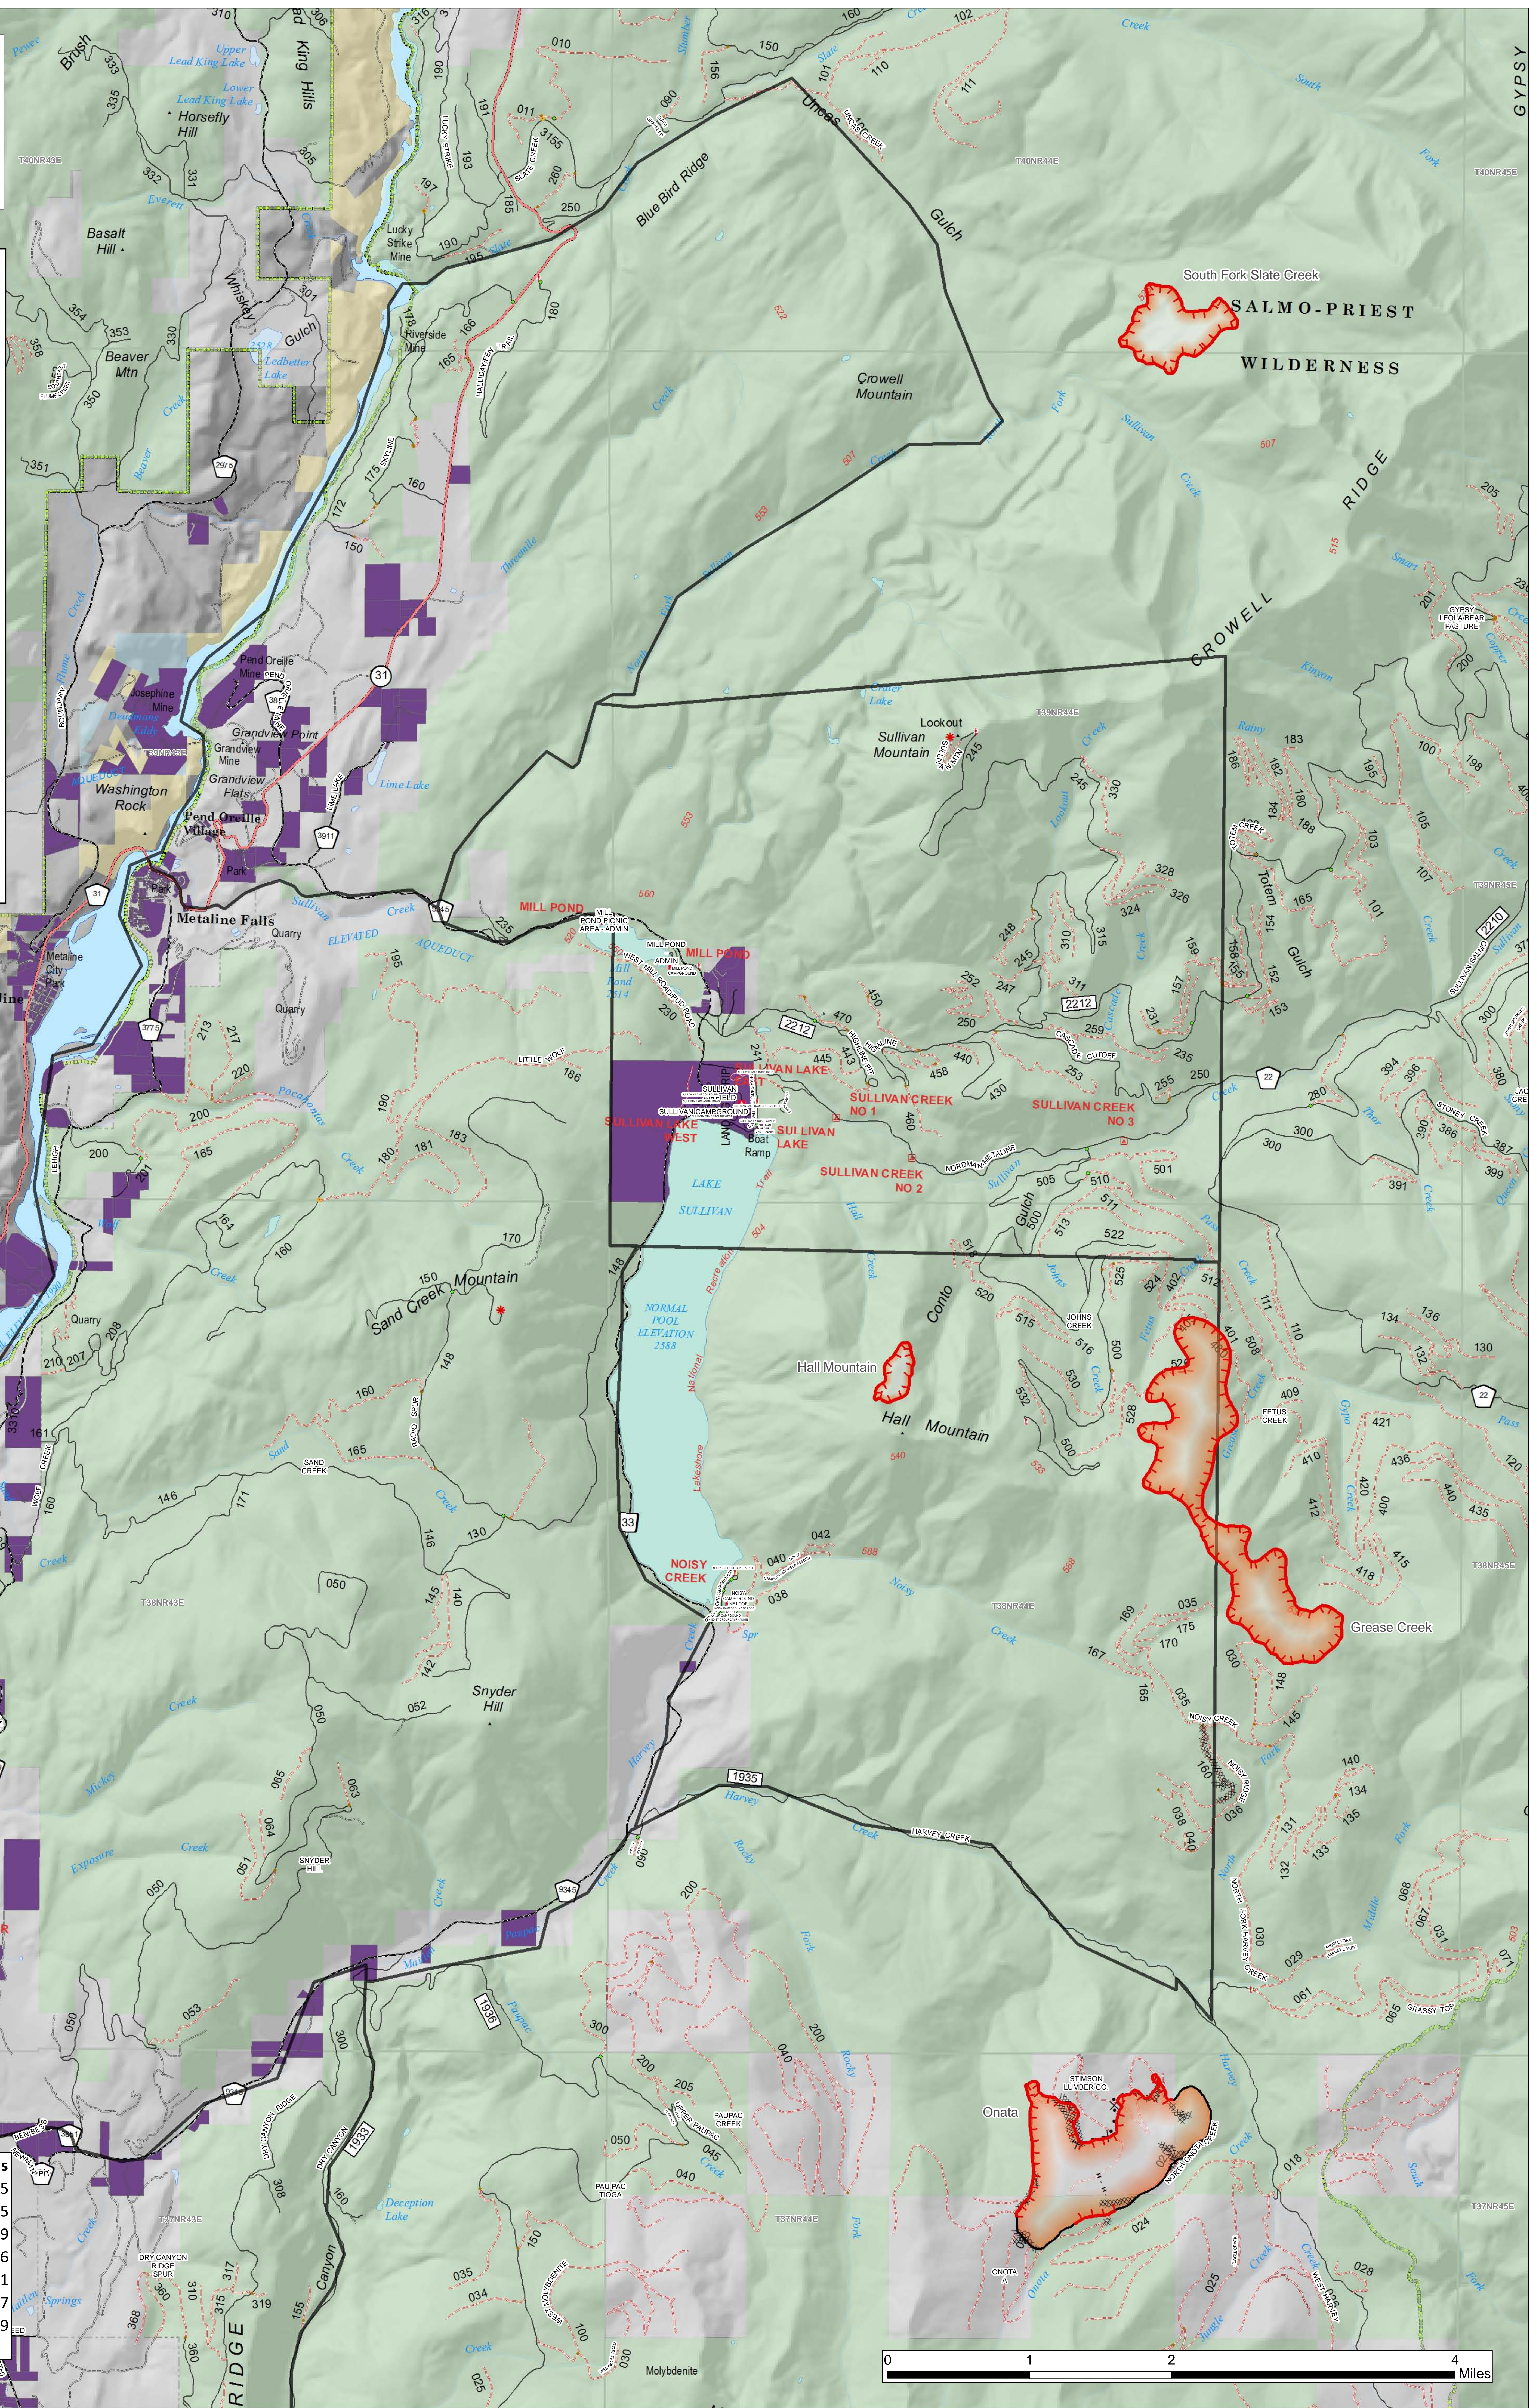

**Public Information
Tower Fire
Kaniksu Complex
WA-COF-001302
September 1, 2015
Approx. 24,369 acres
as of 8/31/2015 1700 hrs**

- Evacuation Status**
- No Advisory Issued
 - Area Closures
 - Campground
 - Camping Area
 - Trailhead
 - * Tower
 - Structures
 - Warming Hut
 - Highway
 - County Road
 - Open Road
 - Closed Road
 - Private/Unverified Route
 - Trail
 - Ranger District Boundary
 - National Forest Boundary
 - Developed Private Properties
 - Other Private Lands
 - BIA, Tribal Lands
 - Bureau of Land Management
 - State Lands
 - Other Federal
 - Forest Service - Colville NF

Fire	Acres
Baldy	515
Grease Creek	615
Hall Mtn	39
Onota	546
Slate Creek	1
S. Fork Slate Creek	167
Tower	24,369

as of 8/31 1700 hrs