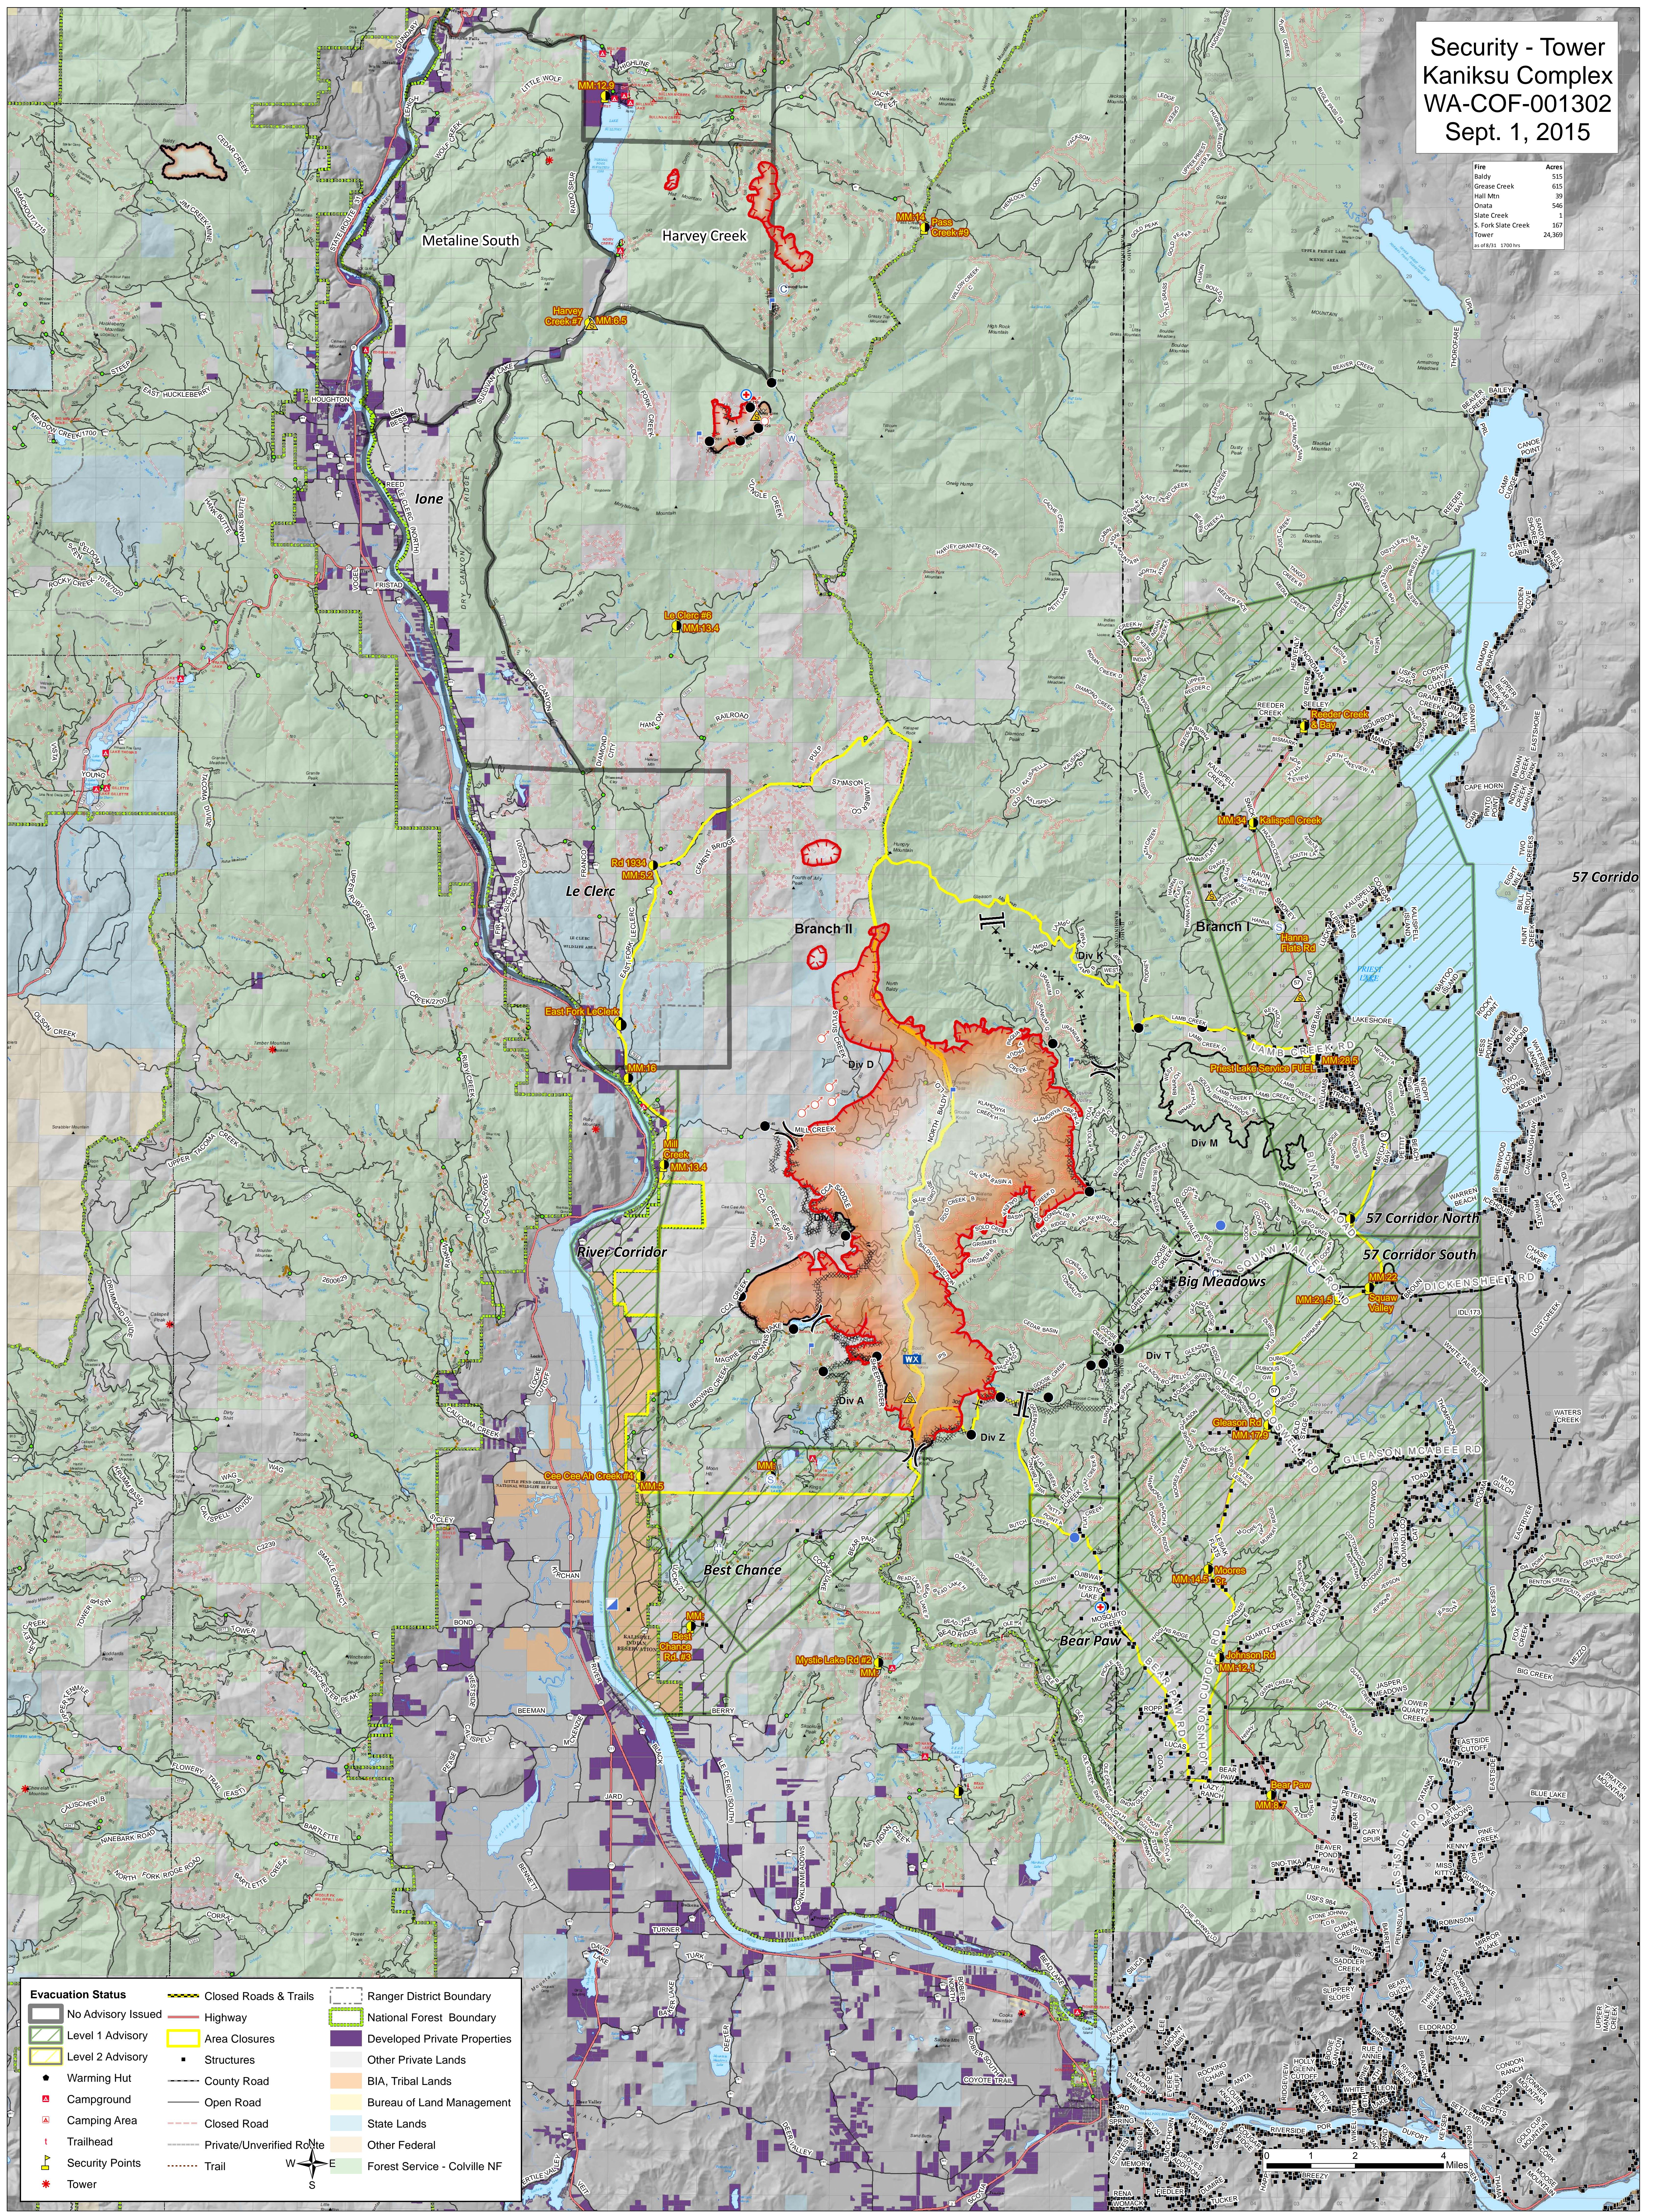

Security - Tower
 Kaniksu Complex
 WA-COF-001302
 Sept. 1, 2015

Fire	Acres
Baldy	515
Grease Creek	615
Hall Mtn	39
Onaka	546
Slate Creek	1
S. Fork Slate Creek	167
Tower	24,369

Evacuation Status		Ranger District Boundary	
	No Advisory Issued		Ranger District Boundary
	Level 1 Advisory		National Forest Boundary
	Level 2 Advisory		Developed Private Properties
	Warming Hut		Other Private Lands
	Campground		BIA, Tribal Lands
	Camping Area		Bureau of Land Management
	Trailhead		State Lands
	Security Points		Other Federal
	Tower		Forest Service - Colville NF