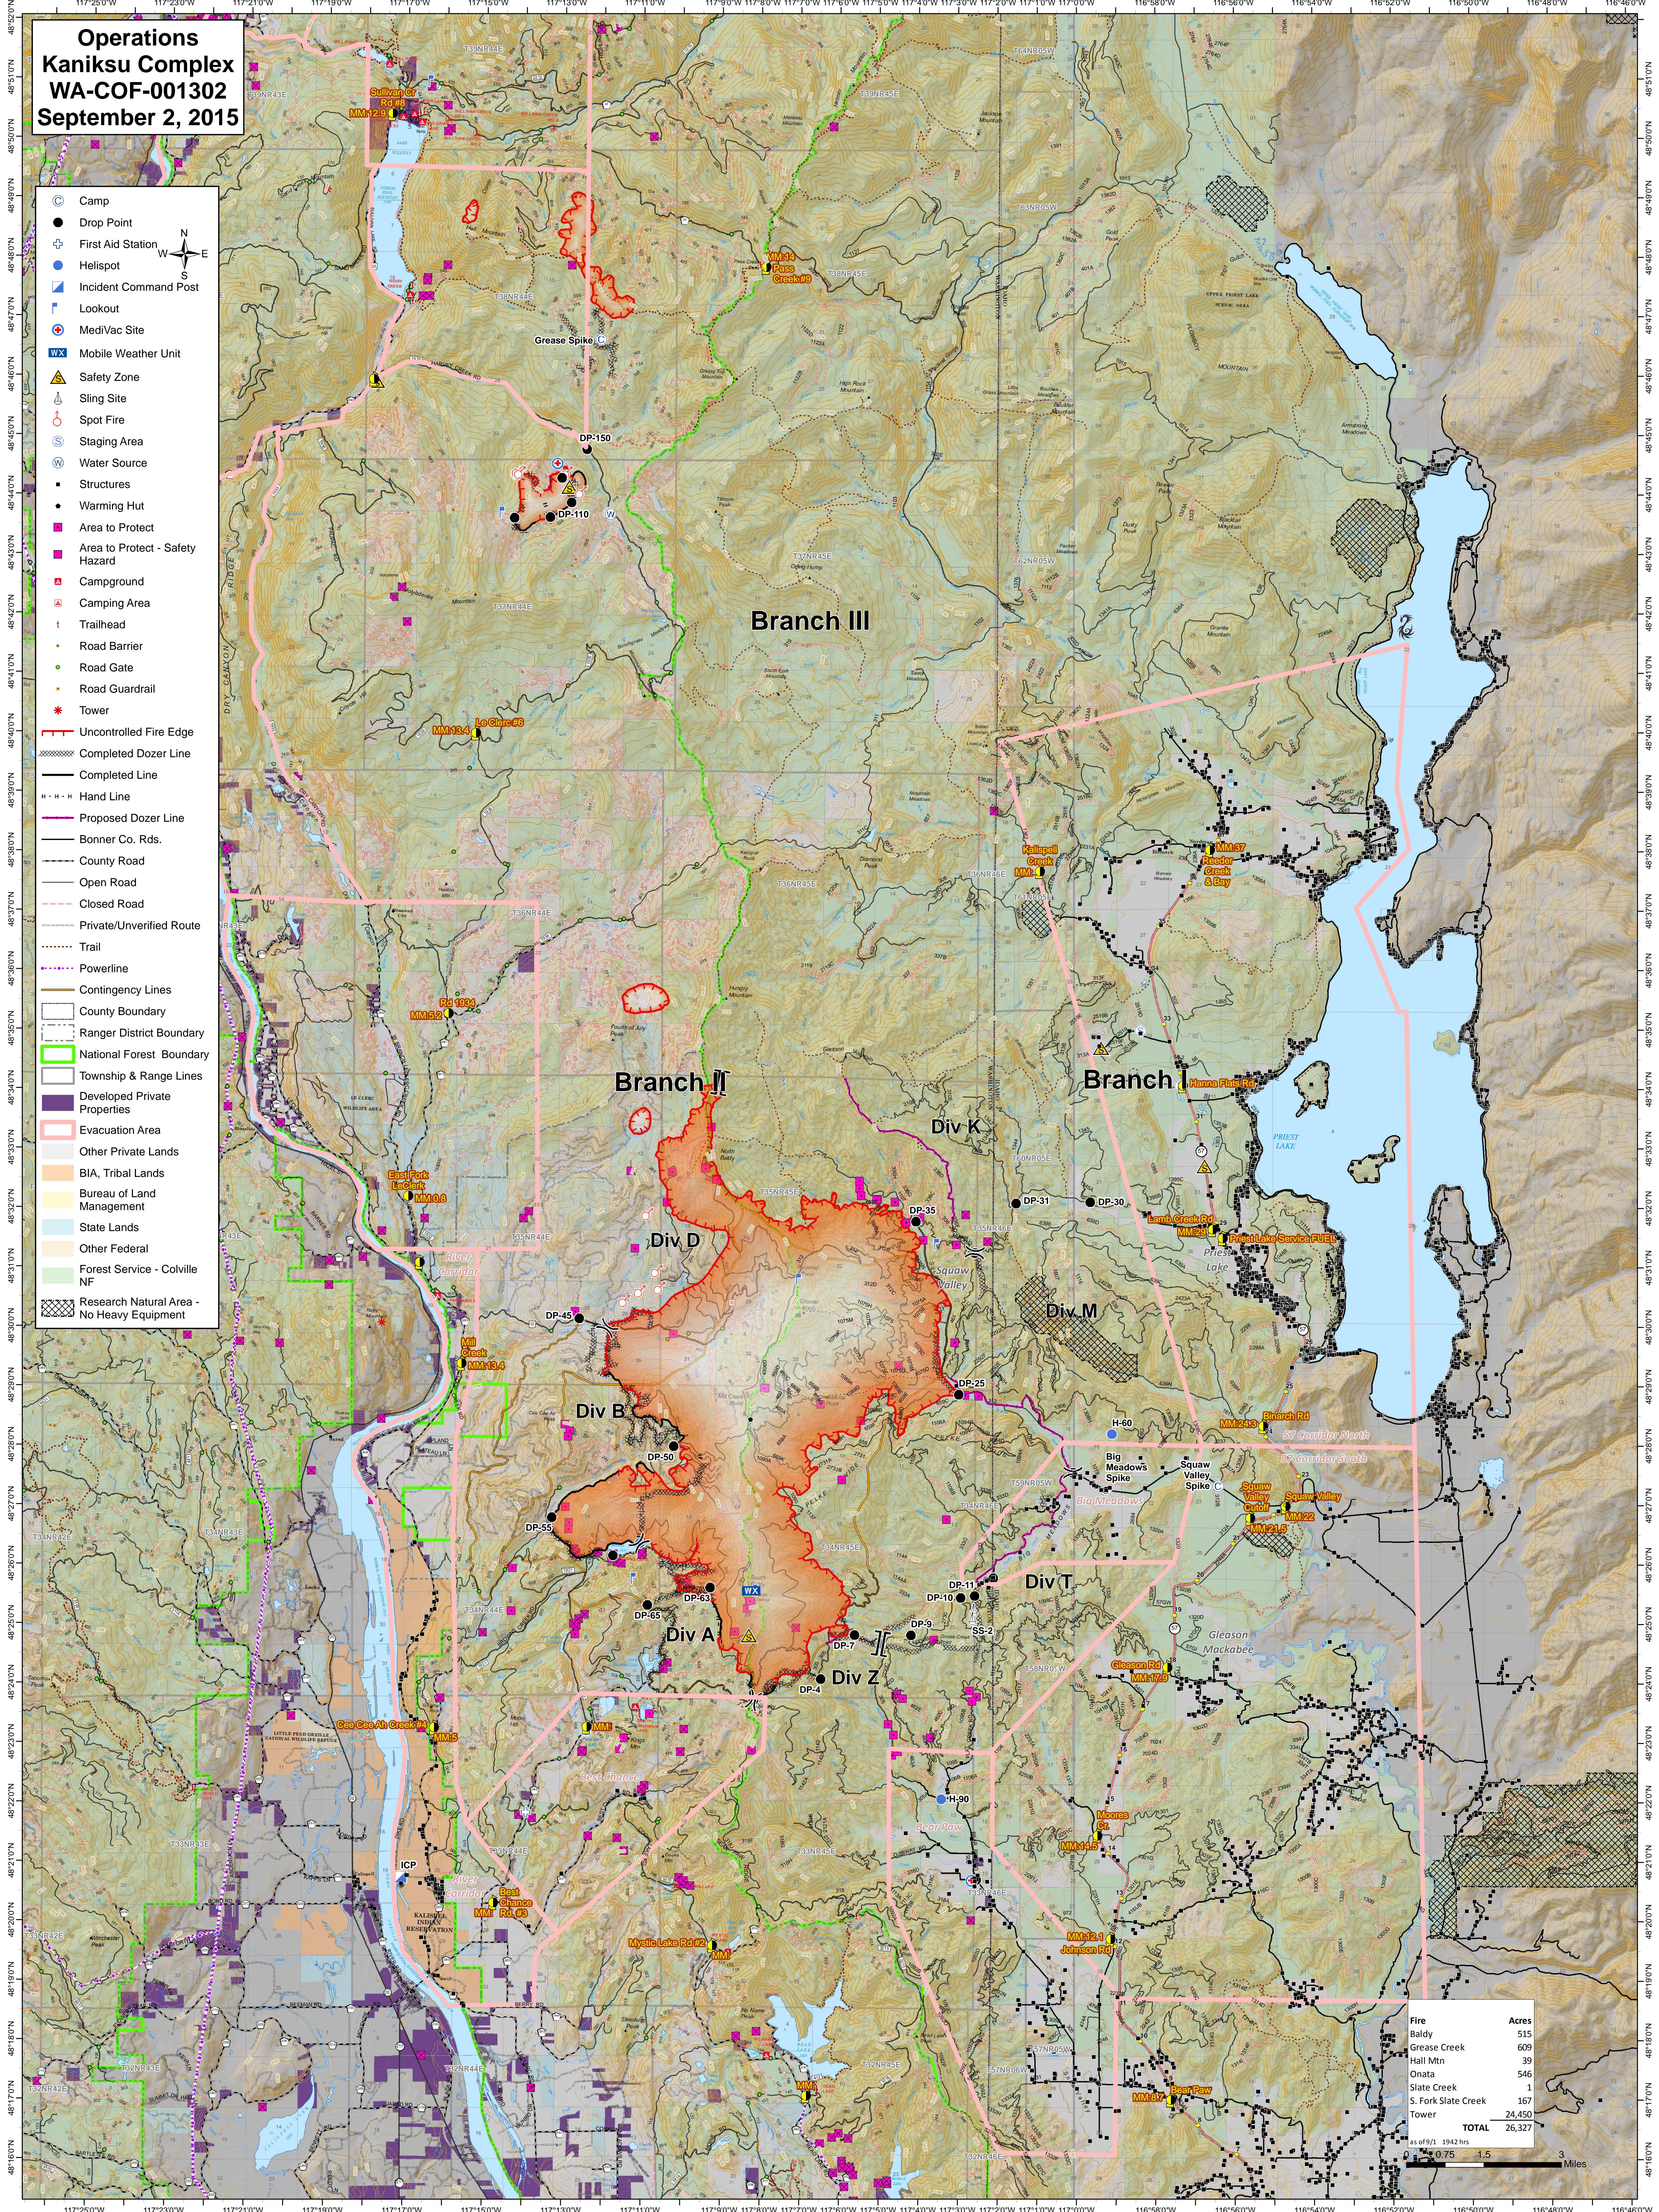

**Operations**  
**Kaniksu Complex**  
**WA-COF-001302**  
**September 2, 2015**

- Camp
- Drop Point
- First Aid Station
- Helispot
- Incident Command Post
- Lookout
- MediVac Site
- Mobile Weather Unit
- Safety Zone
- Sling Site
- Spot Fire
- Staging Area
- Water Source
- Structures
- Warming Hut
- Area to Protect
- Area to Protect - Safety Hazard
- Campground
- Camping Area
- Trailhead
- Road Barrier
- Road Gate
- Road Guardrail
- Tower
- Uncontrolled Fire Edge
- Completed Dozer Line
- Completed Line
- Hand Line
- Proposed Dozer Line
- Bonner Co. Rds.
- County Road
- Open Road
- Closed Road
- Private/Unverified Route
- Trail
- Powerline
- Contingency Lines
- County Boundary
- Ranger District Boundary
- National Forest Boundary
- Township & Range Lines
- Developed Private Properties
- Evacuation Area
- Other Private Lands
- BIA, Tribal Lands
- Bureau of Land Management
- State Lands
- Other Federal
- Forest Service - Colville NF
- Research Natural Area - No Heavy Equipment

Fire	Acres
Baldy	515
Grease Creek	609
Hall Mtn	39
Onata	546
Slate Creek	1
S. Fork Slate Creek	167
Tower	24,450
<b>TOTAL</b>	<b>26,327</b>

as of 9/1 1942 hrs